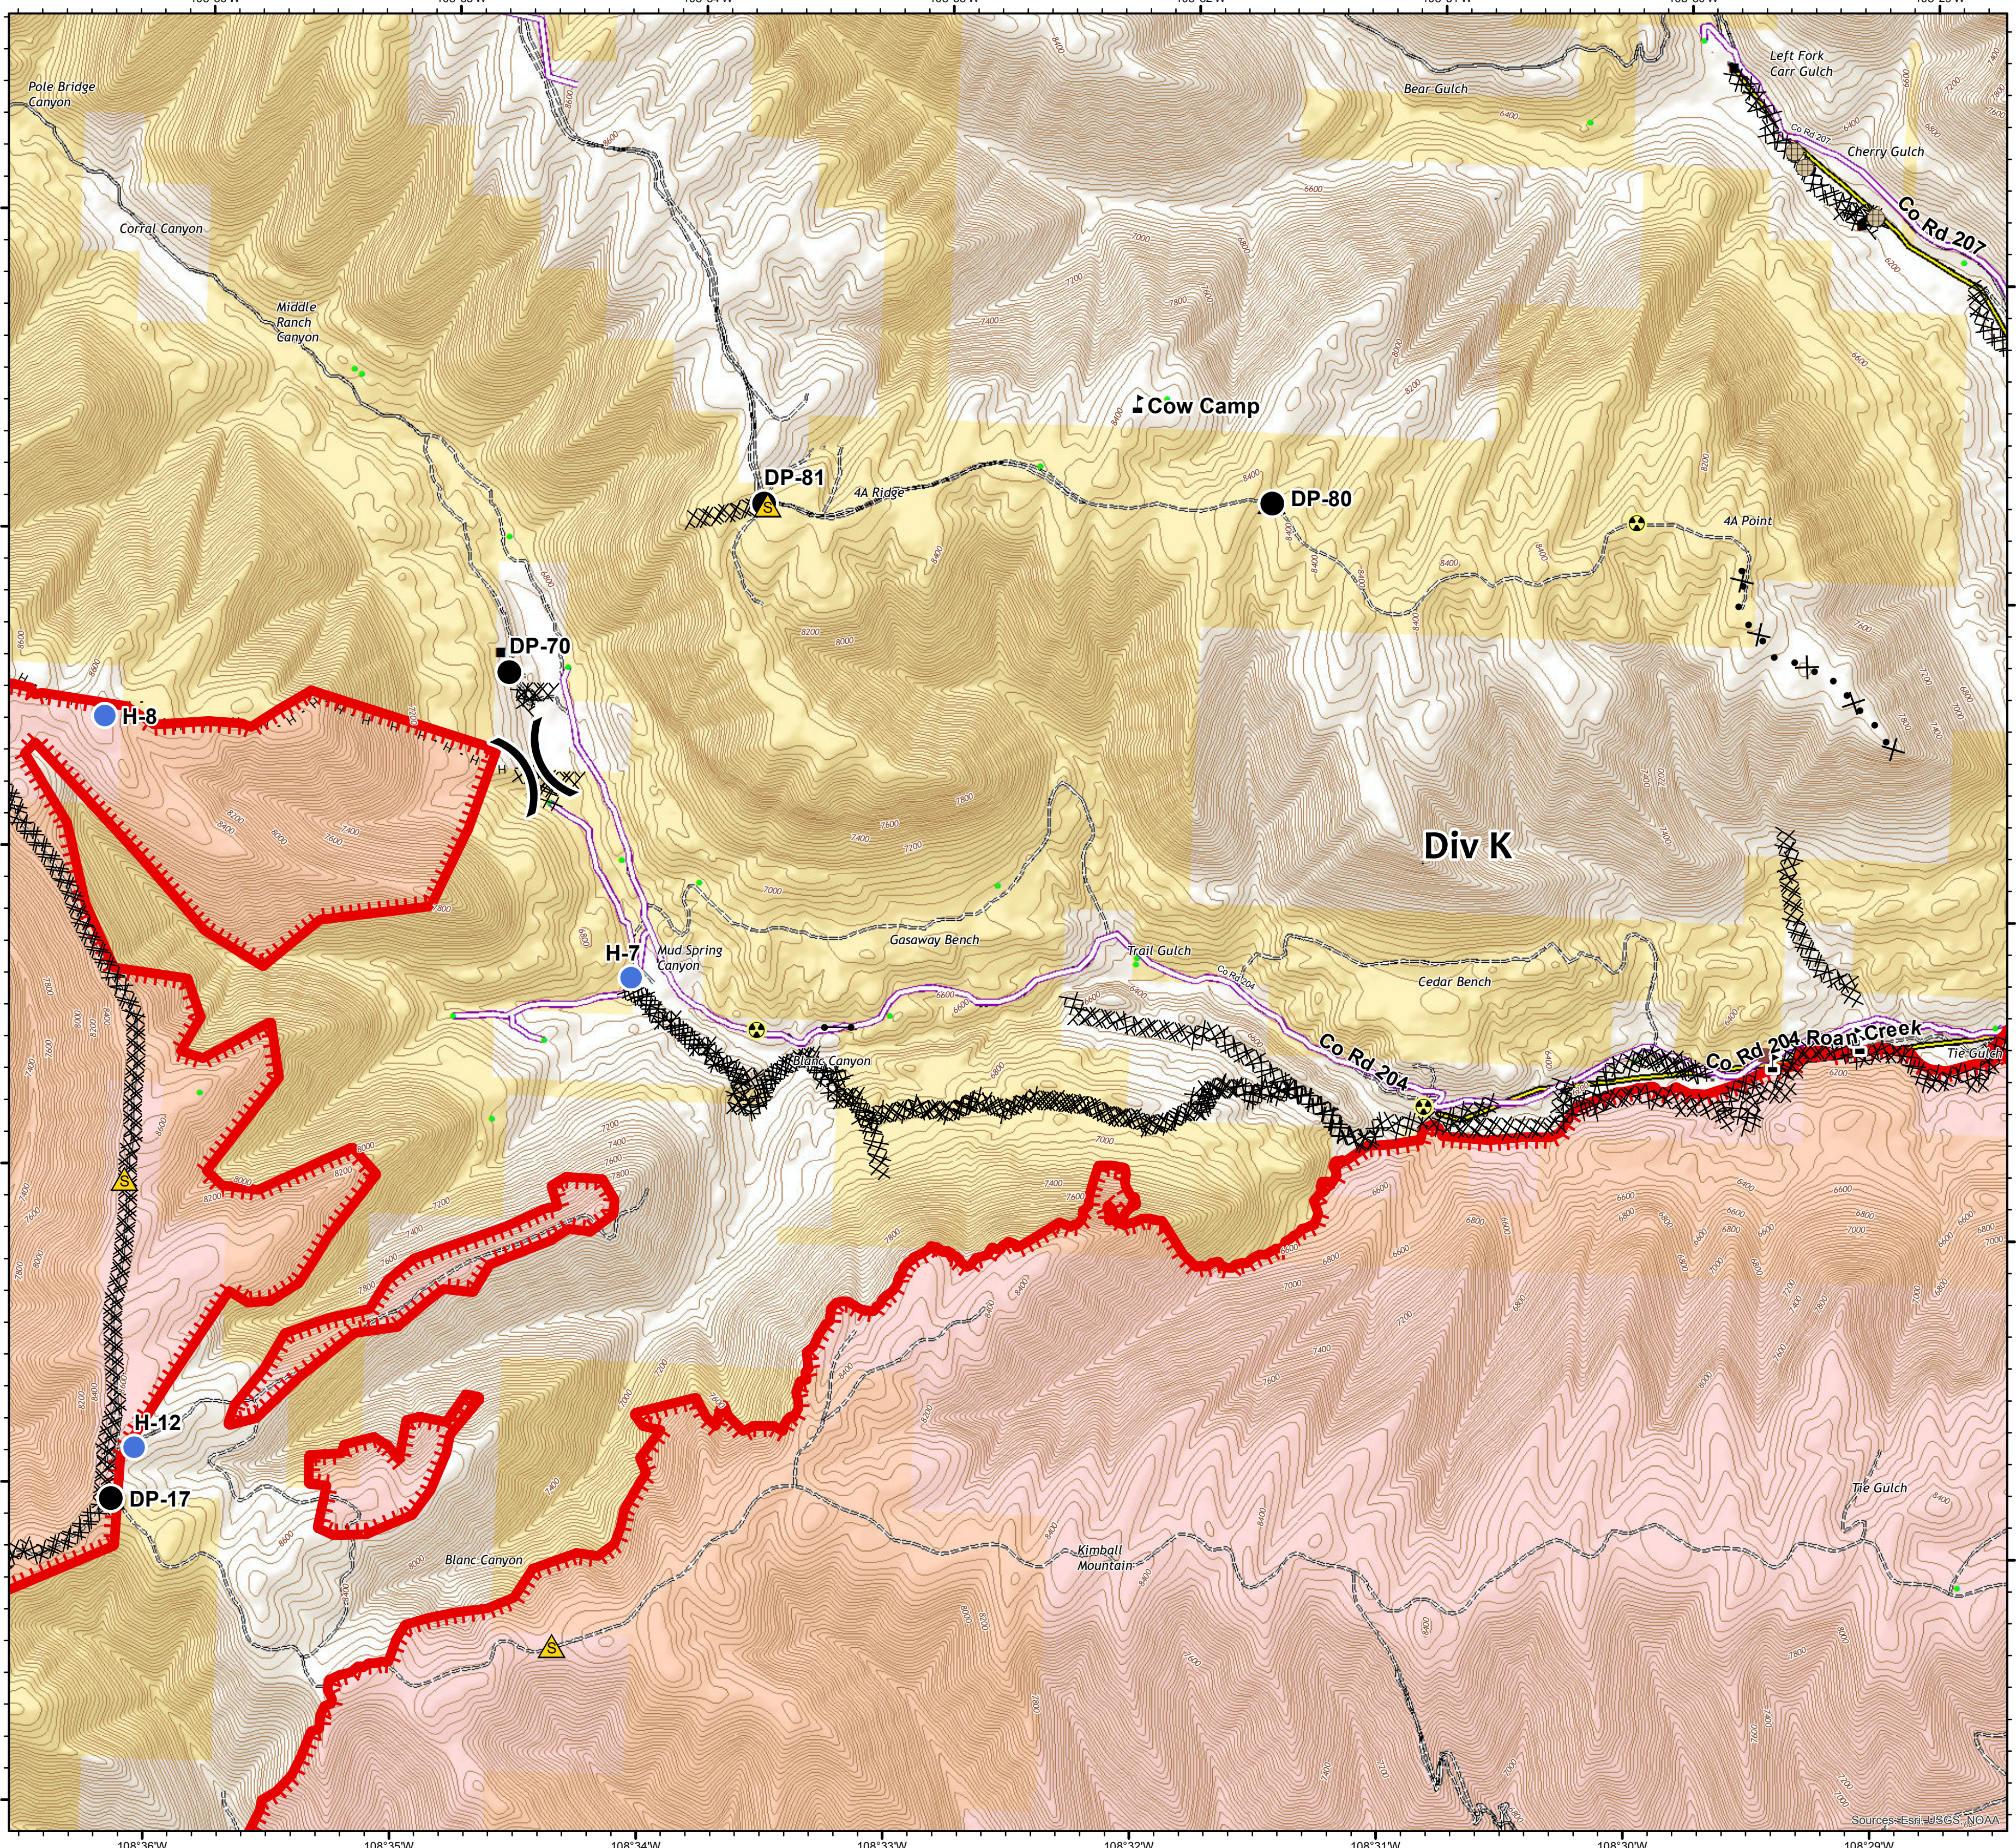

PINE GULCH
CO-GRD-000307
8/19/2020 Day

Div K - West

MMA Perimeter as of 8/18/2020 @ 2128

Approx acres 93,464

0 0.25 0.5
Miles

Created by KKolanoski, 8/18/2020

Coordinate System: NAD 1983 UTM Zone 13N

- Wildfire Daily Fire Perimeter
- Drop Point
- Dozer Push
- Fence - Cut/Damaged
- Gate
- Hazard
- Helispot
- Safety Zone
- Value at Risk
- Division Break
- Completed Dozer Line
- Uncontrolled Fire Edge
- Completed Hand Line
- Proposed Dozer Line
- NTDNOFS Road Segment
- Grand Valley Power Transmission Lines
- All Pipelines
- Structures
- Oil and Gas Wells
- Bureau of Land Management
- Private

Sources: Esri, USGS, NOAA