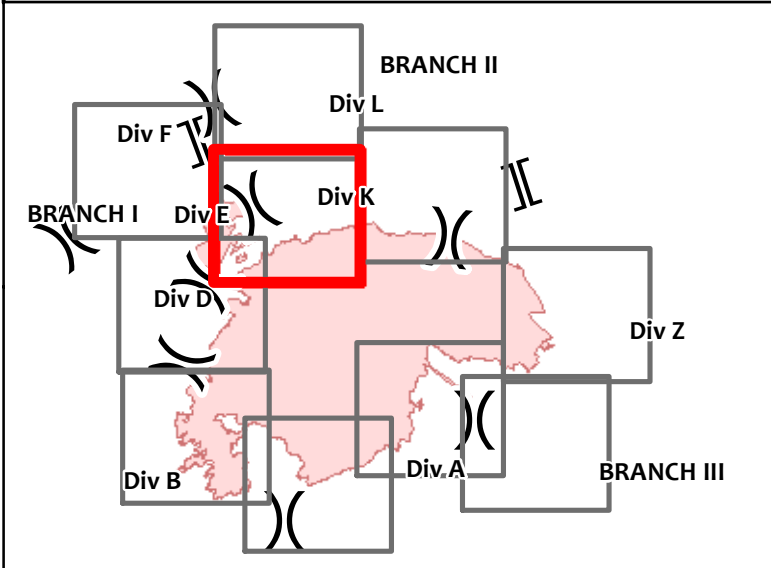

PINE GULCH
CO-GRD-000307
8/19/2020 Day

Div K - West

MMA Perimeter as of 8/18/2020 @ 2128

Approx acres 93,464

0 0.25 0.5
Miles

Created by KKolanoski, 8/18/2020

Coordinate System: NAD 1983 UTM Zone 13N

- Wildfire Daily Fire Perimeter
- Drop Point
- Dozer Push
- Fence - Cut/Damaged
- Gate
- Hazard
- Helispot
- Safety Zone
- Value at Risk
- Division Break
- Completed Dozer Line
- Uncontrolled Fire Edge
- Completed Hand Line
- Proposed Dozer Line
- NTDNOFS Road Segment
- Grand Valley Power Transmission Lines
- All Pipelines
- Structures
- Oil and Gas Wells
- Bureau of Land Management
- Private

Sources: Esri, USGS, NOAA