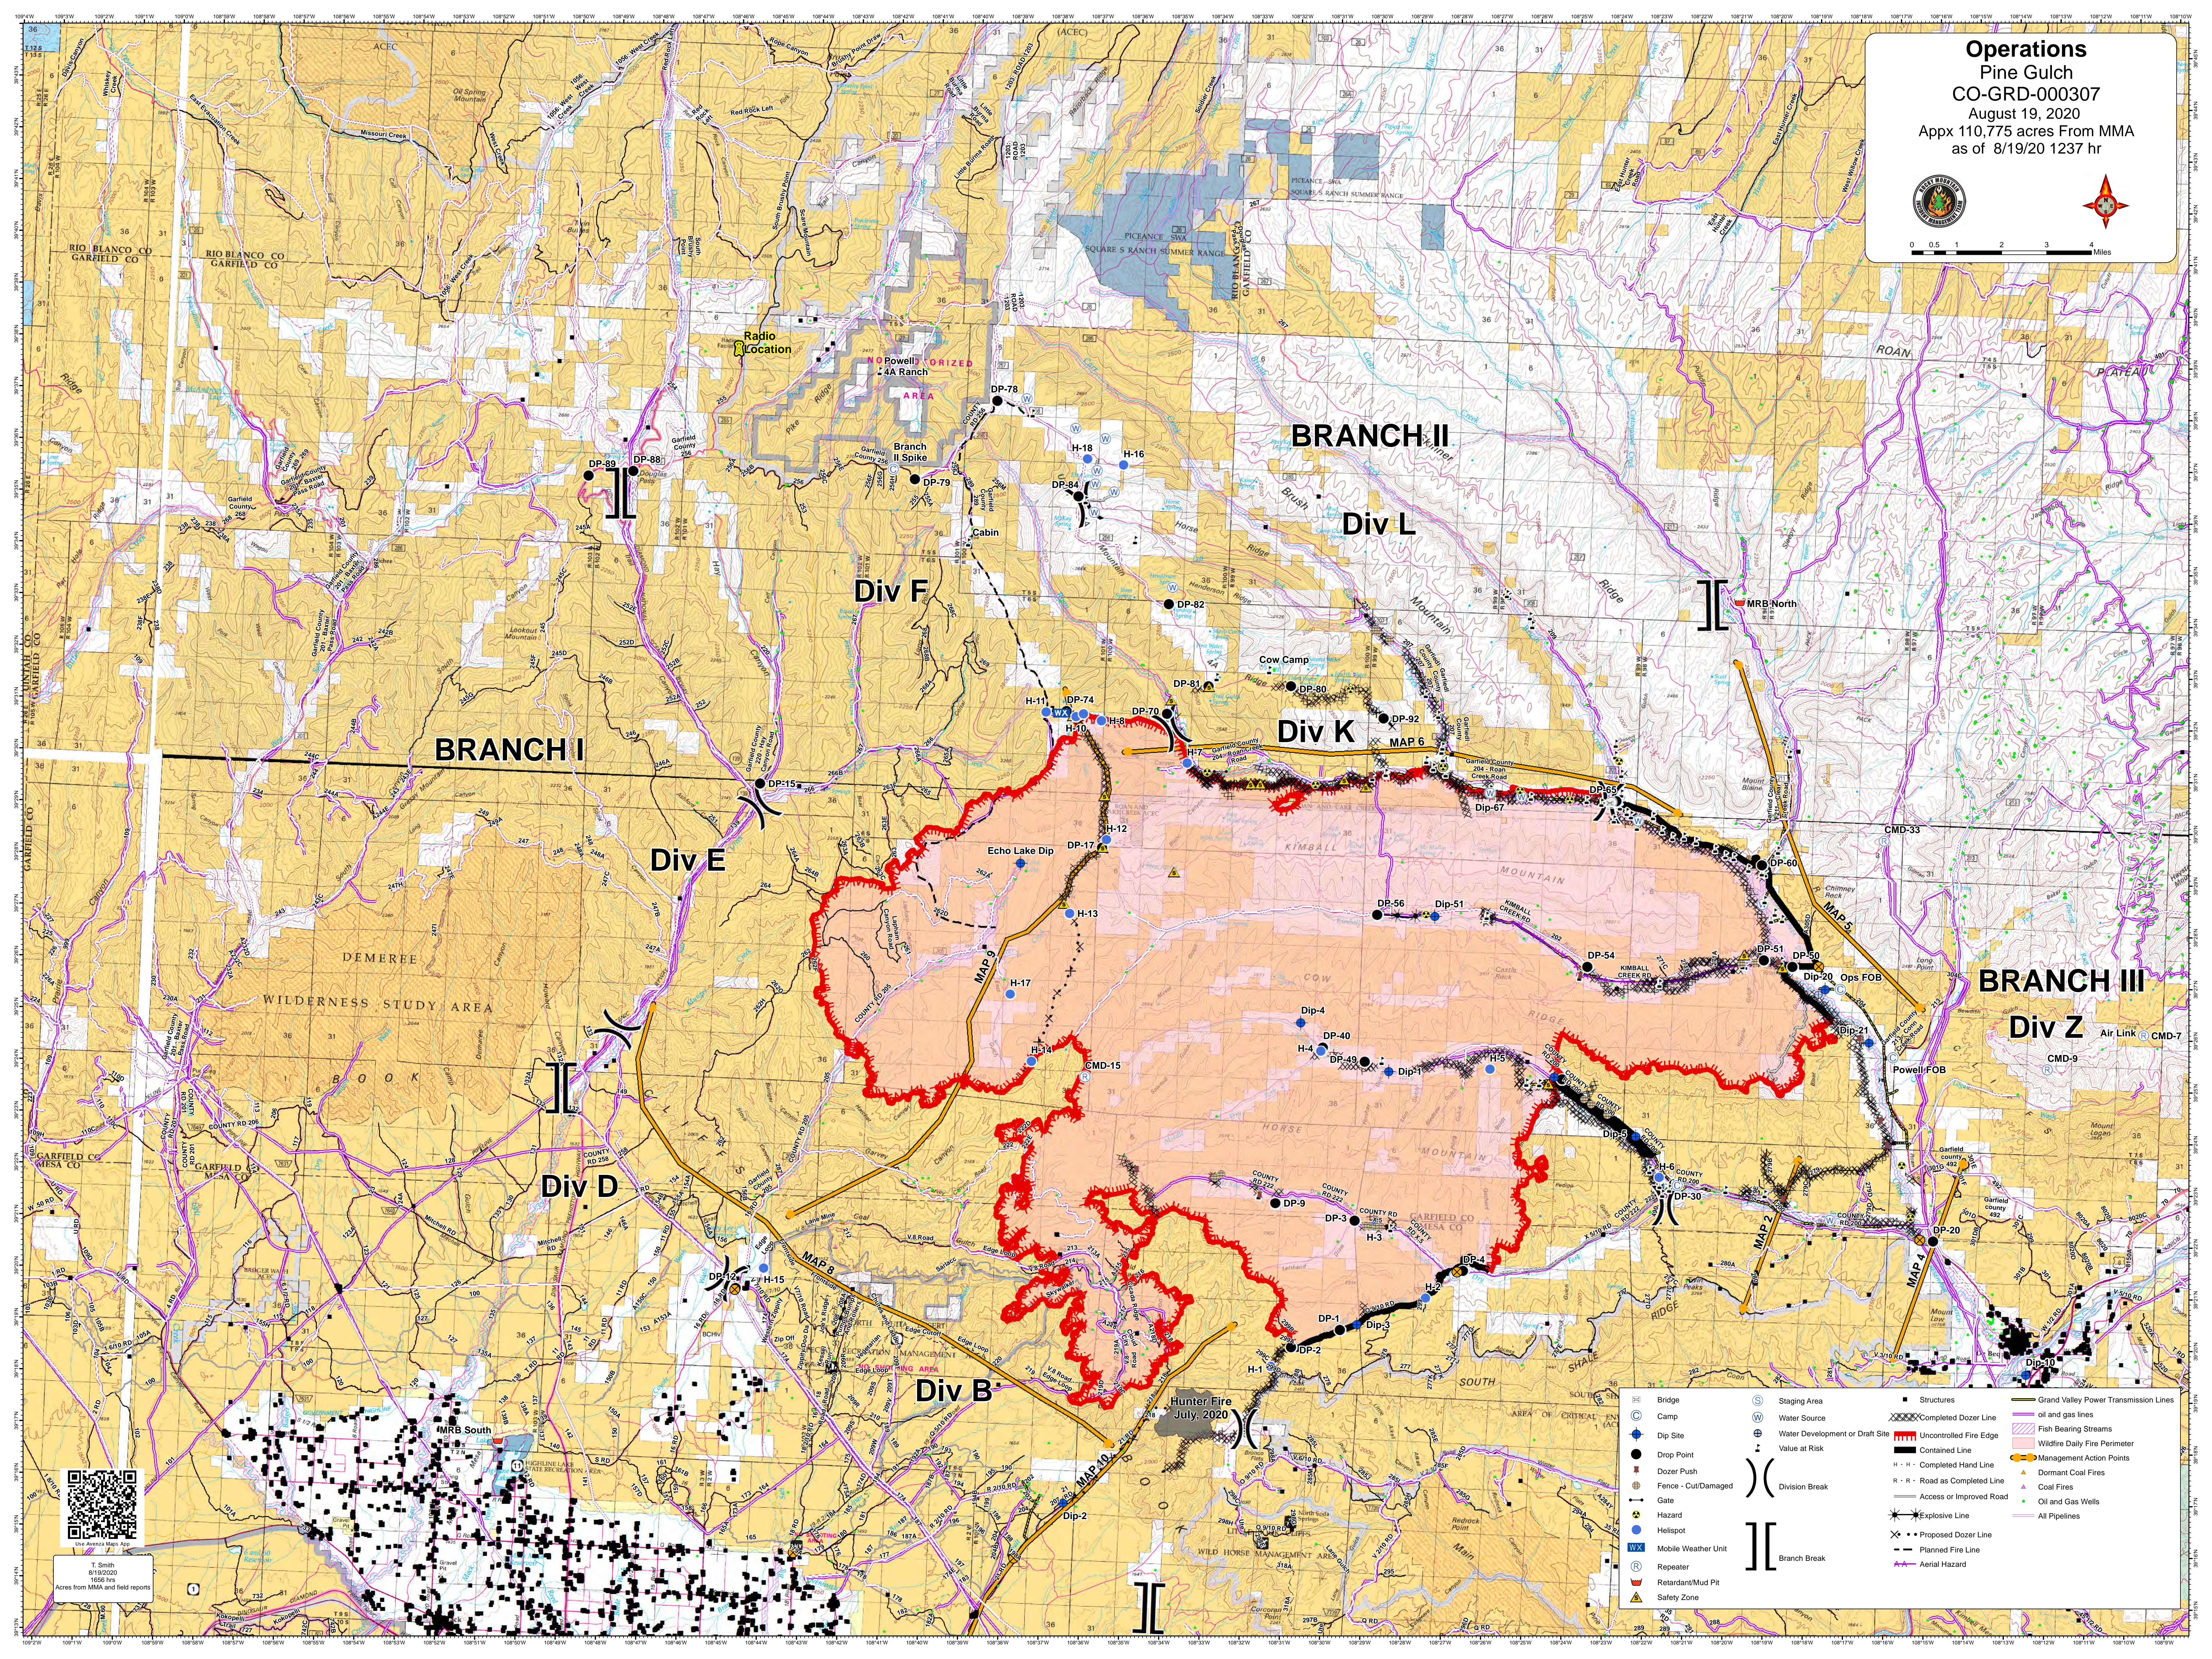

Operations
Pine Gulch
CO-GRD-000307
 August 19, 2020
 Appx 110,775 acres From MMA
 as of 8/19/20 1237 hr

Acres from MMA and field reports