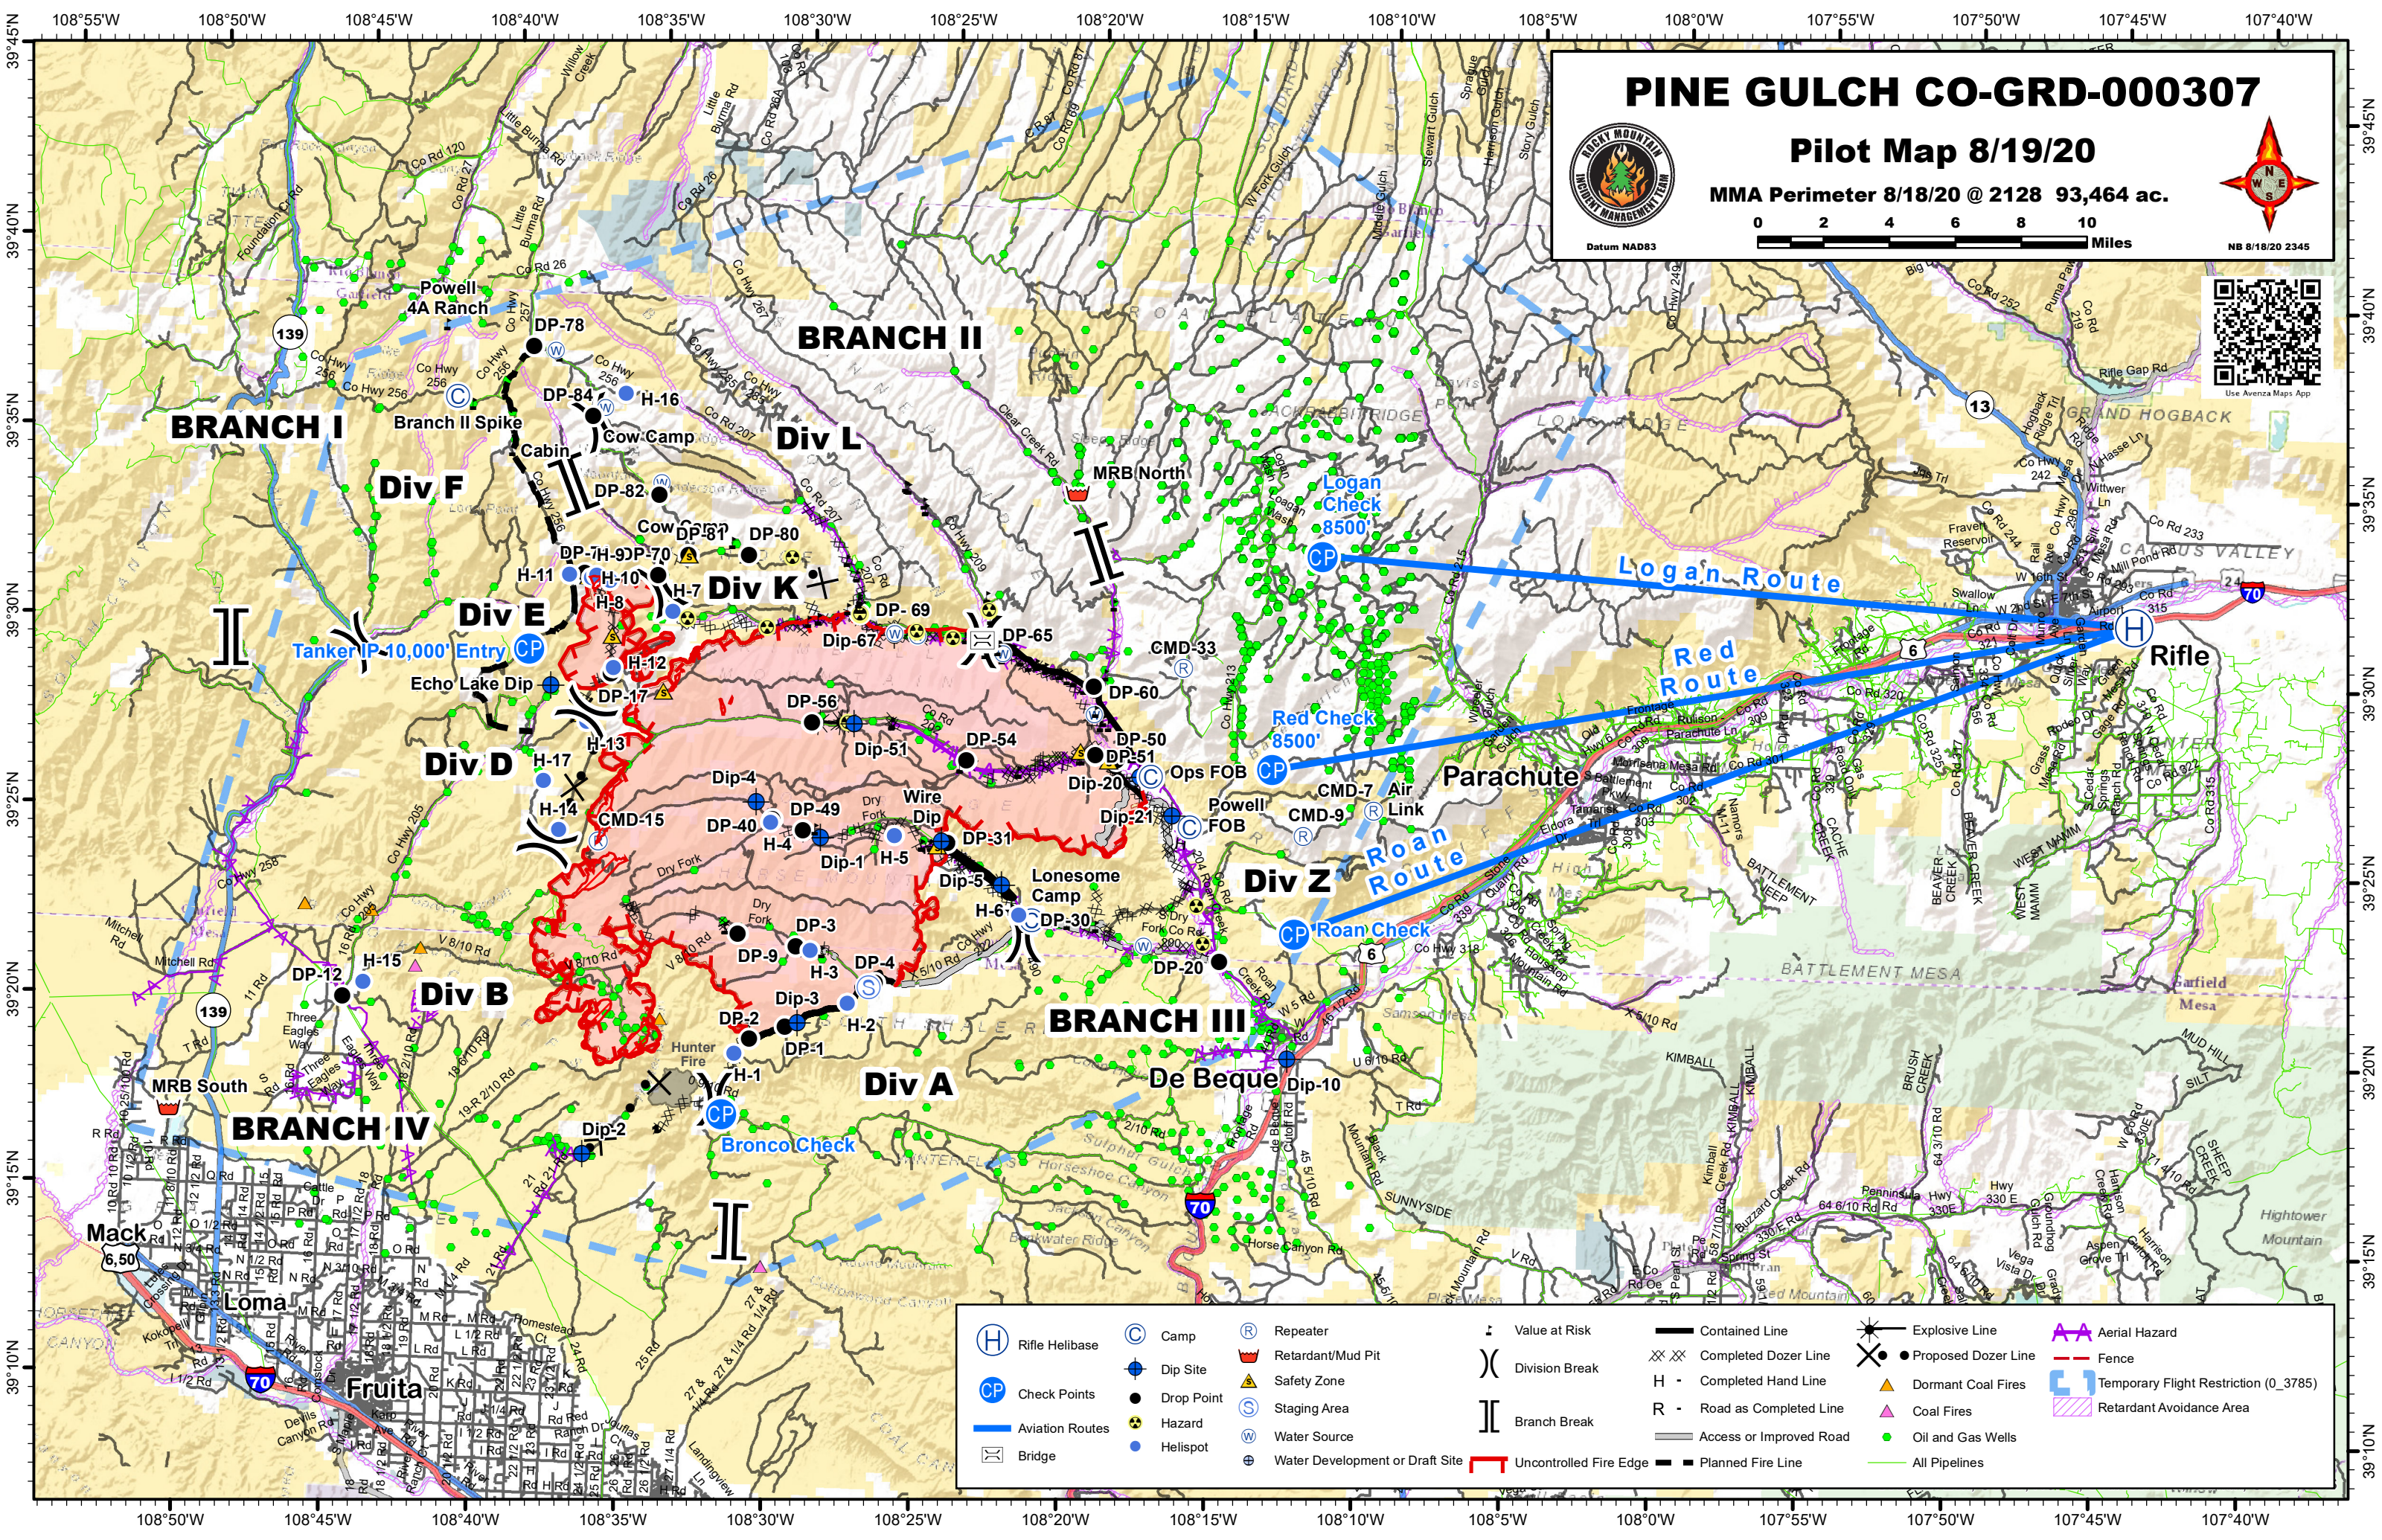

PINE GULCH CO-GRD-000307

Pilot Map 8/19/20

MMA Perimeter 8/18/20 @ 2128 93,464 ac.

NB 8/18/20 2345

Use Avenza Maps App

Rifle Helibase	Camp	Repeater	Value at Risk	Contained Line	Explosive Line
Check Points	Dip Site	Retardant/Mud Pit	Division Break	Completed Dozer Line	Proposed Dozer Line
Aviation Routes	Drop Point	Safety Zone	Branch Break	Completed Hand Line	Dormant Coal Fires
Bridge	Hazard	Staging Area		Road as Completed Line	Coal Fires
	Helispot	Water Source		Access or Improved Road	Oil and Gas Wells
		Water Development or Draft Site	Uncontrolled Fire Edge	Planned Fire Line	All Pipelines
			Retardant Avoidance Area		