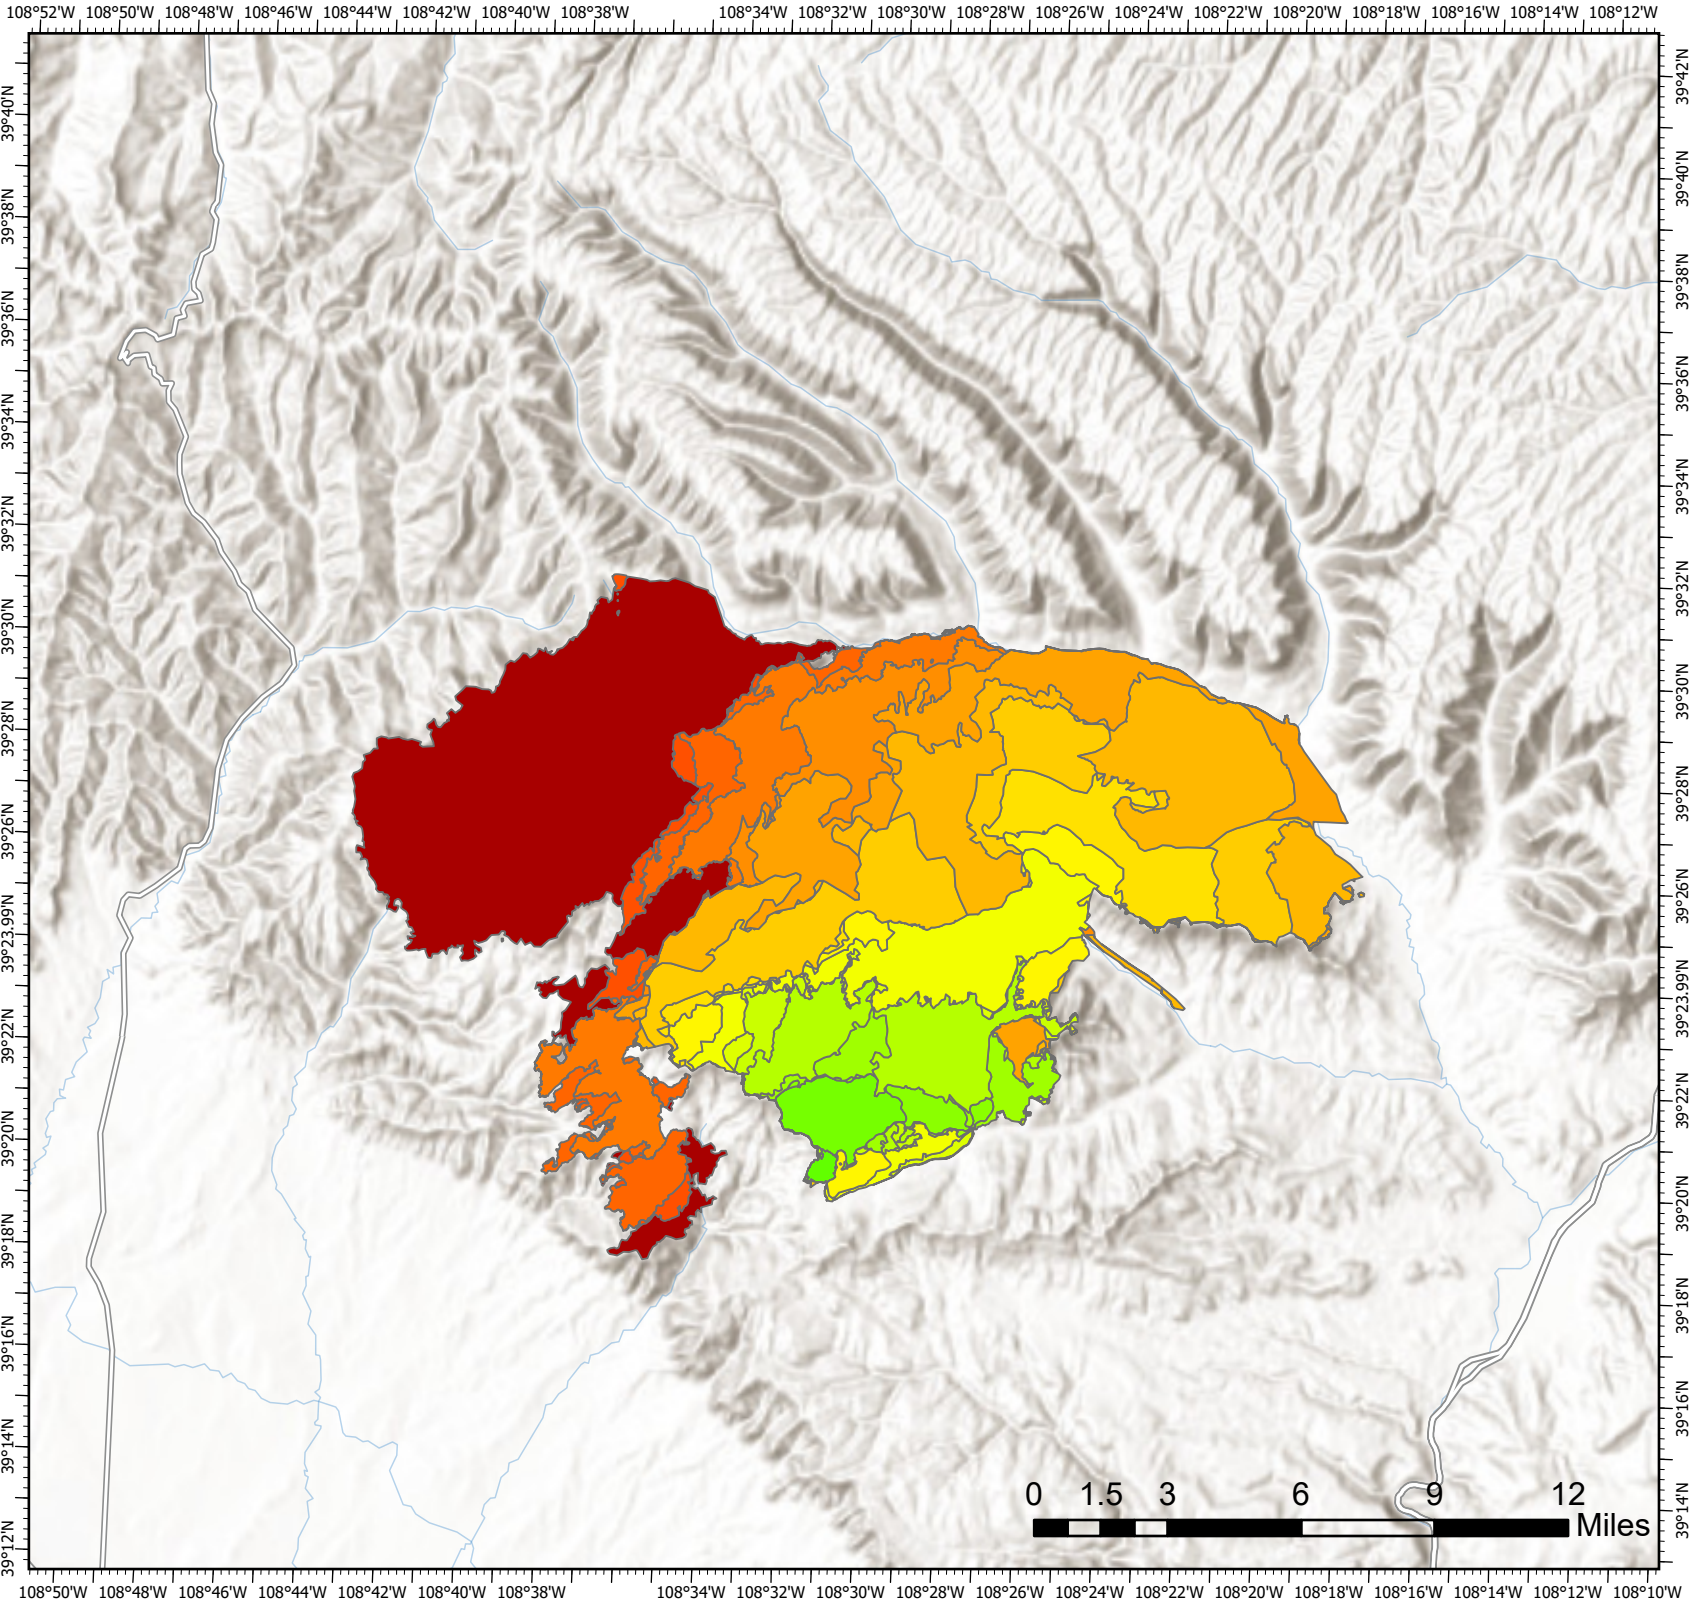

# Progression

Pine Gulch  
CO-GRD-000307  
8/19/2020

*Appx 119,775 ac at  
0149 8/19/2020*

Date	Growth Acres	Total Acres
2020-07-31	229	229
2020-08-02	2,280	2,508
2020-08-03	896	3,404
2020-08-04	2,238	5,643
2020-08-05	6,148	11,791
2020-08-06	1,219	13,010
2020-08-07	623	13,633
2020-08-08	7,672	21,304
2020-08-09	3,718	25,022
2020-08-10	5,220	30,242
2020-08-11	11,669	41,912
2020-08-12	16,603	58,515
2020-08-13	9,957	68,472
2020-08-14	4,568	73,040
2020-08-15	7,975	81,015
2020-08-16	4,454	85,469
2020-08-17	1,830	87,300
2020-08-18	32,456	119,755

J.Avesing  
8/19/2020 2130  
Acres from IR and GPS  
North American 1983 Datum.  
LatLong Grid