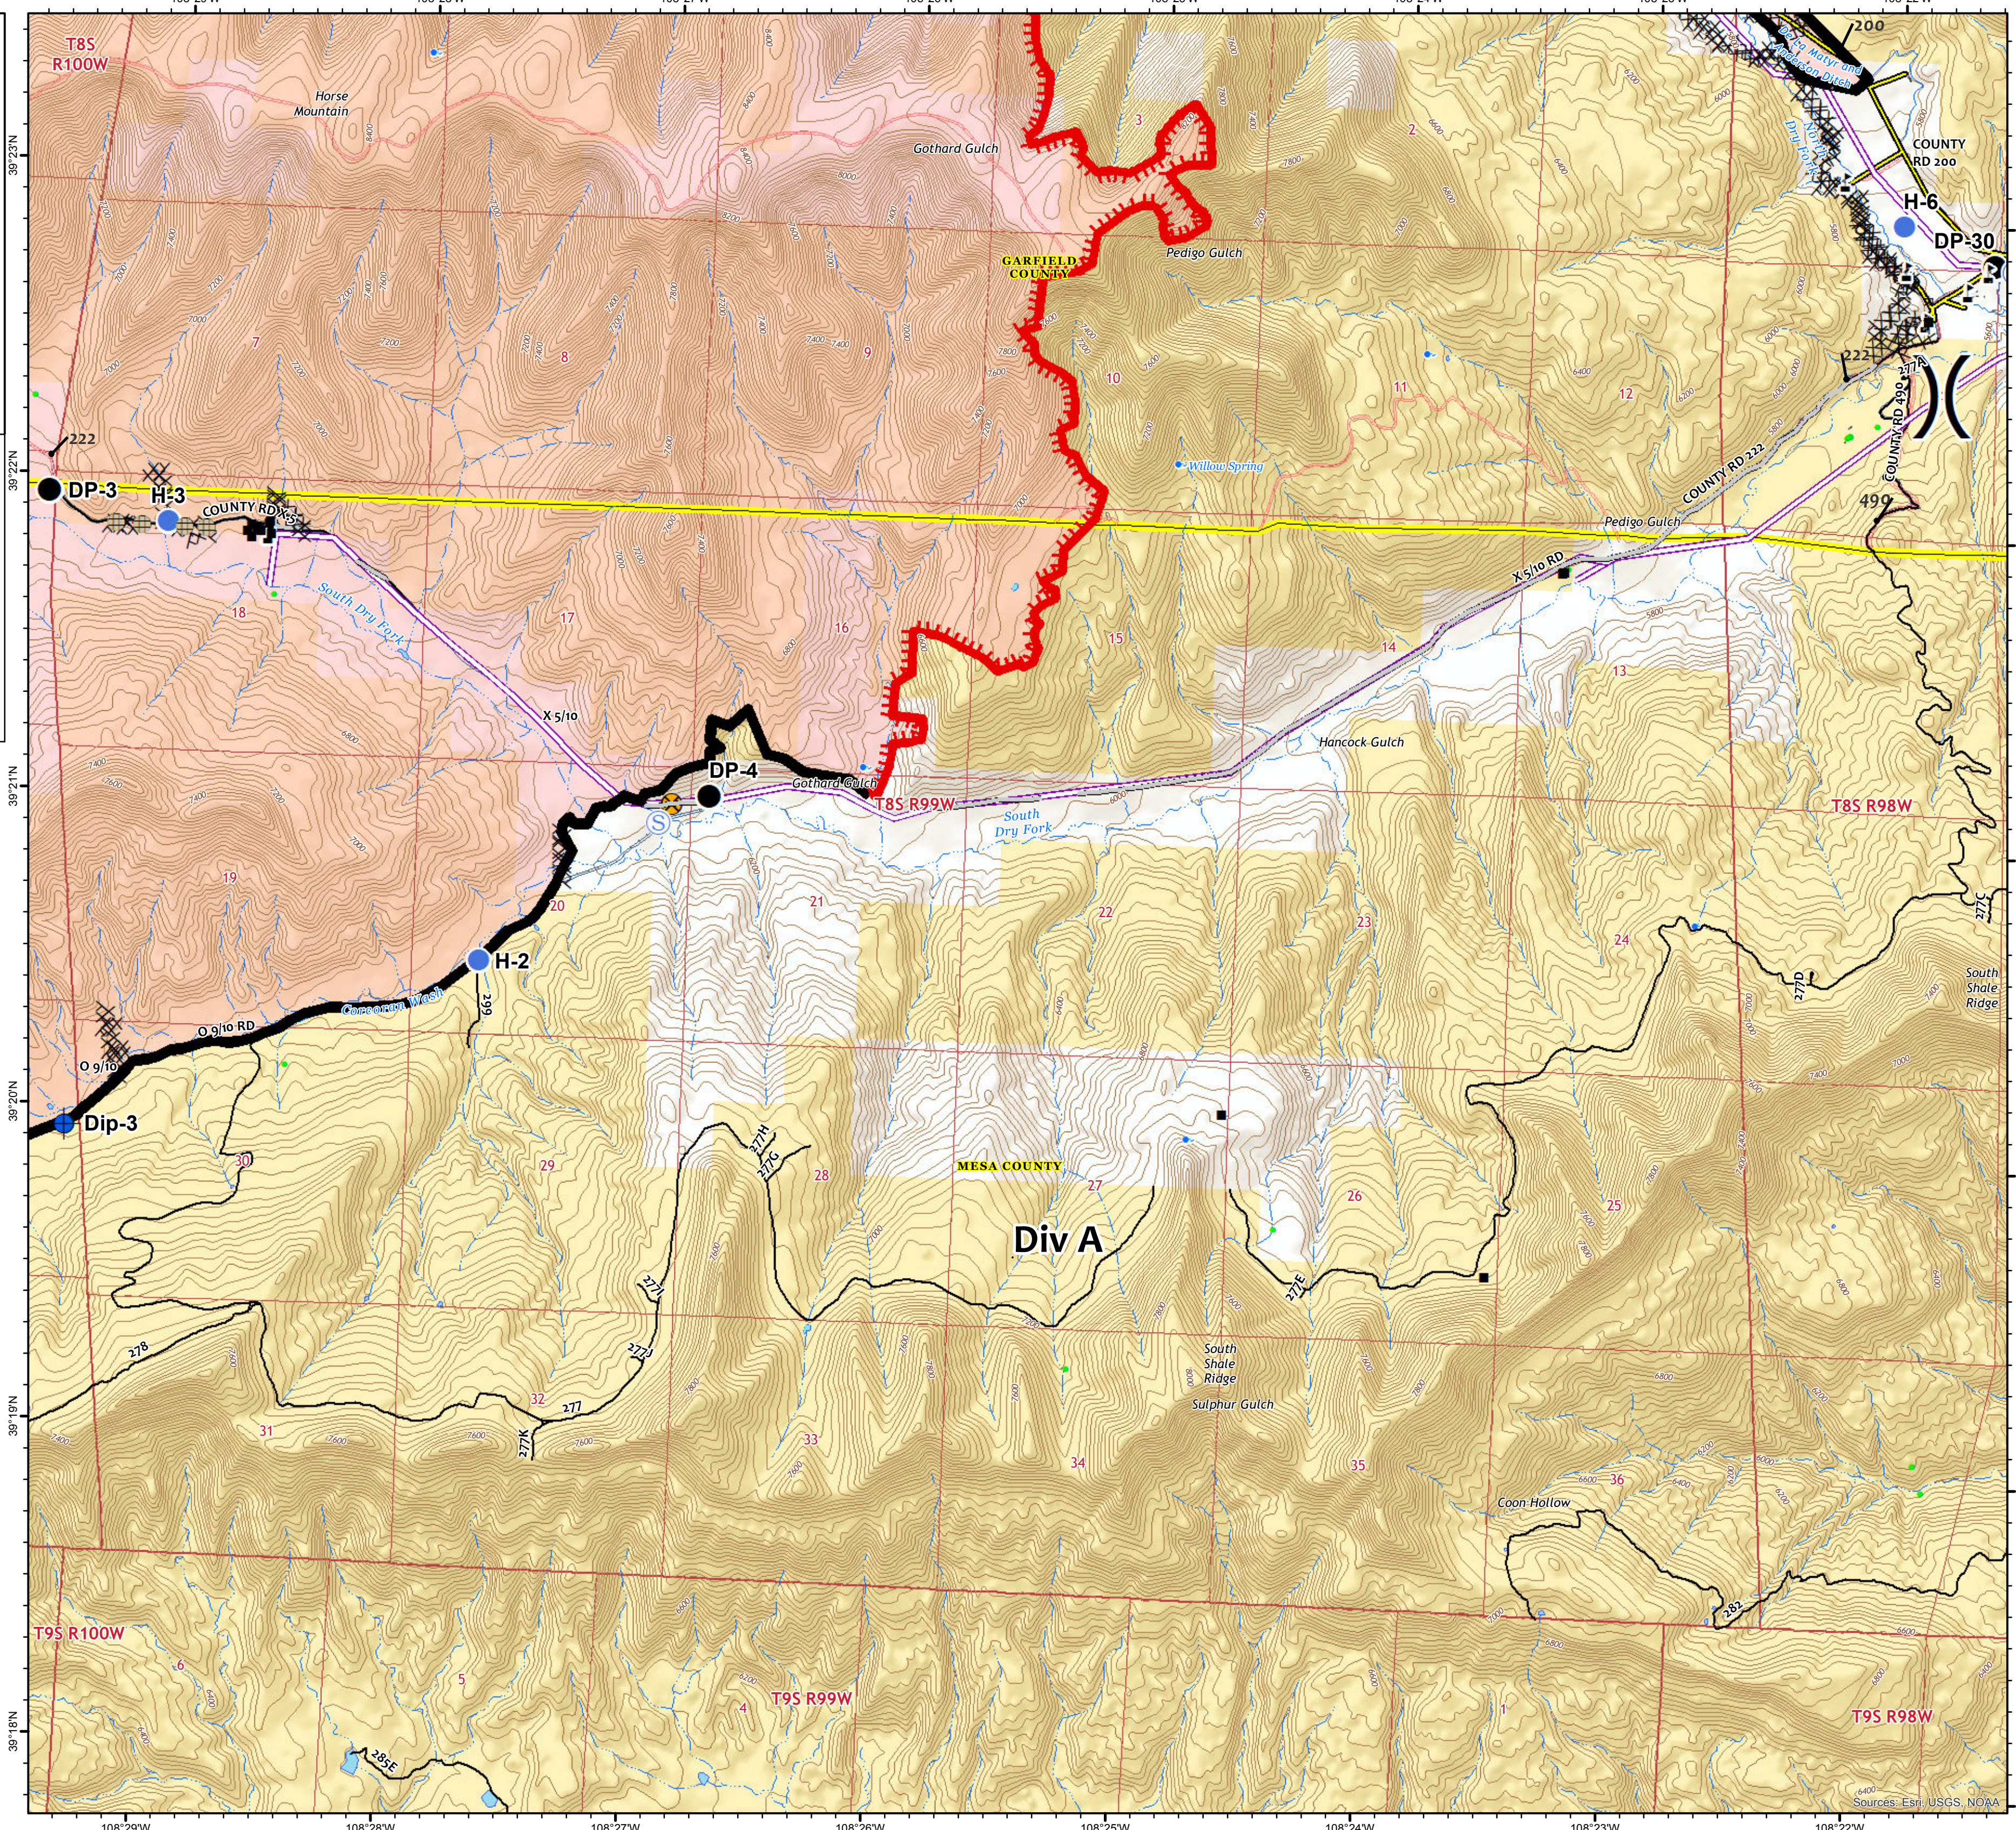

**PINE GULCH
CO-GRD-000307
8/20/2020 Day**

Div A - East

MMR Perimeter as of 8/19/2020 @ 2030

Approx acres 121,483

0 0.25 0.5
Miles

Created by KKolanoski, 8/19/2020

Coordinate System: NAD 1983 UTM Zone 13N

Sources: Esri, USGS, NOAA