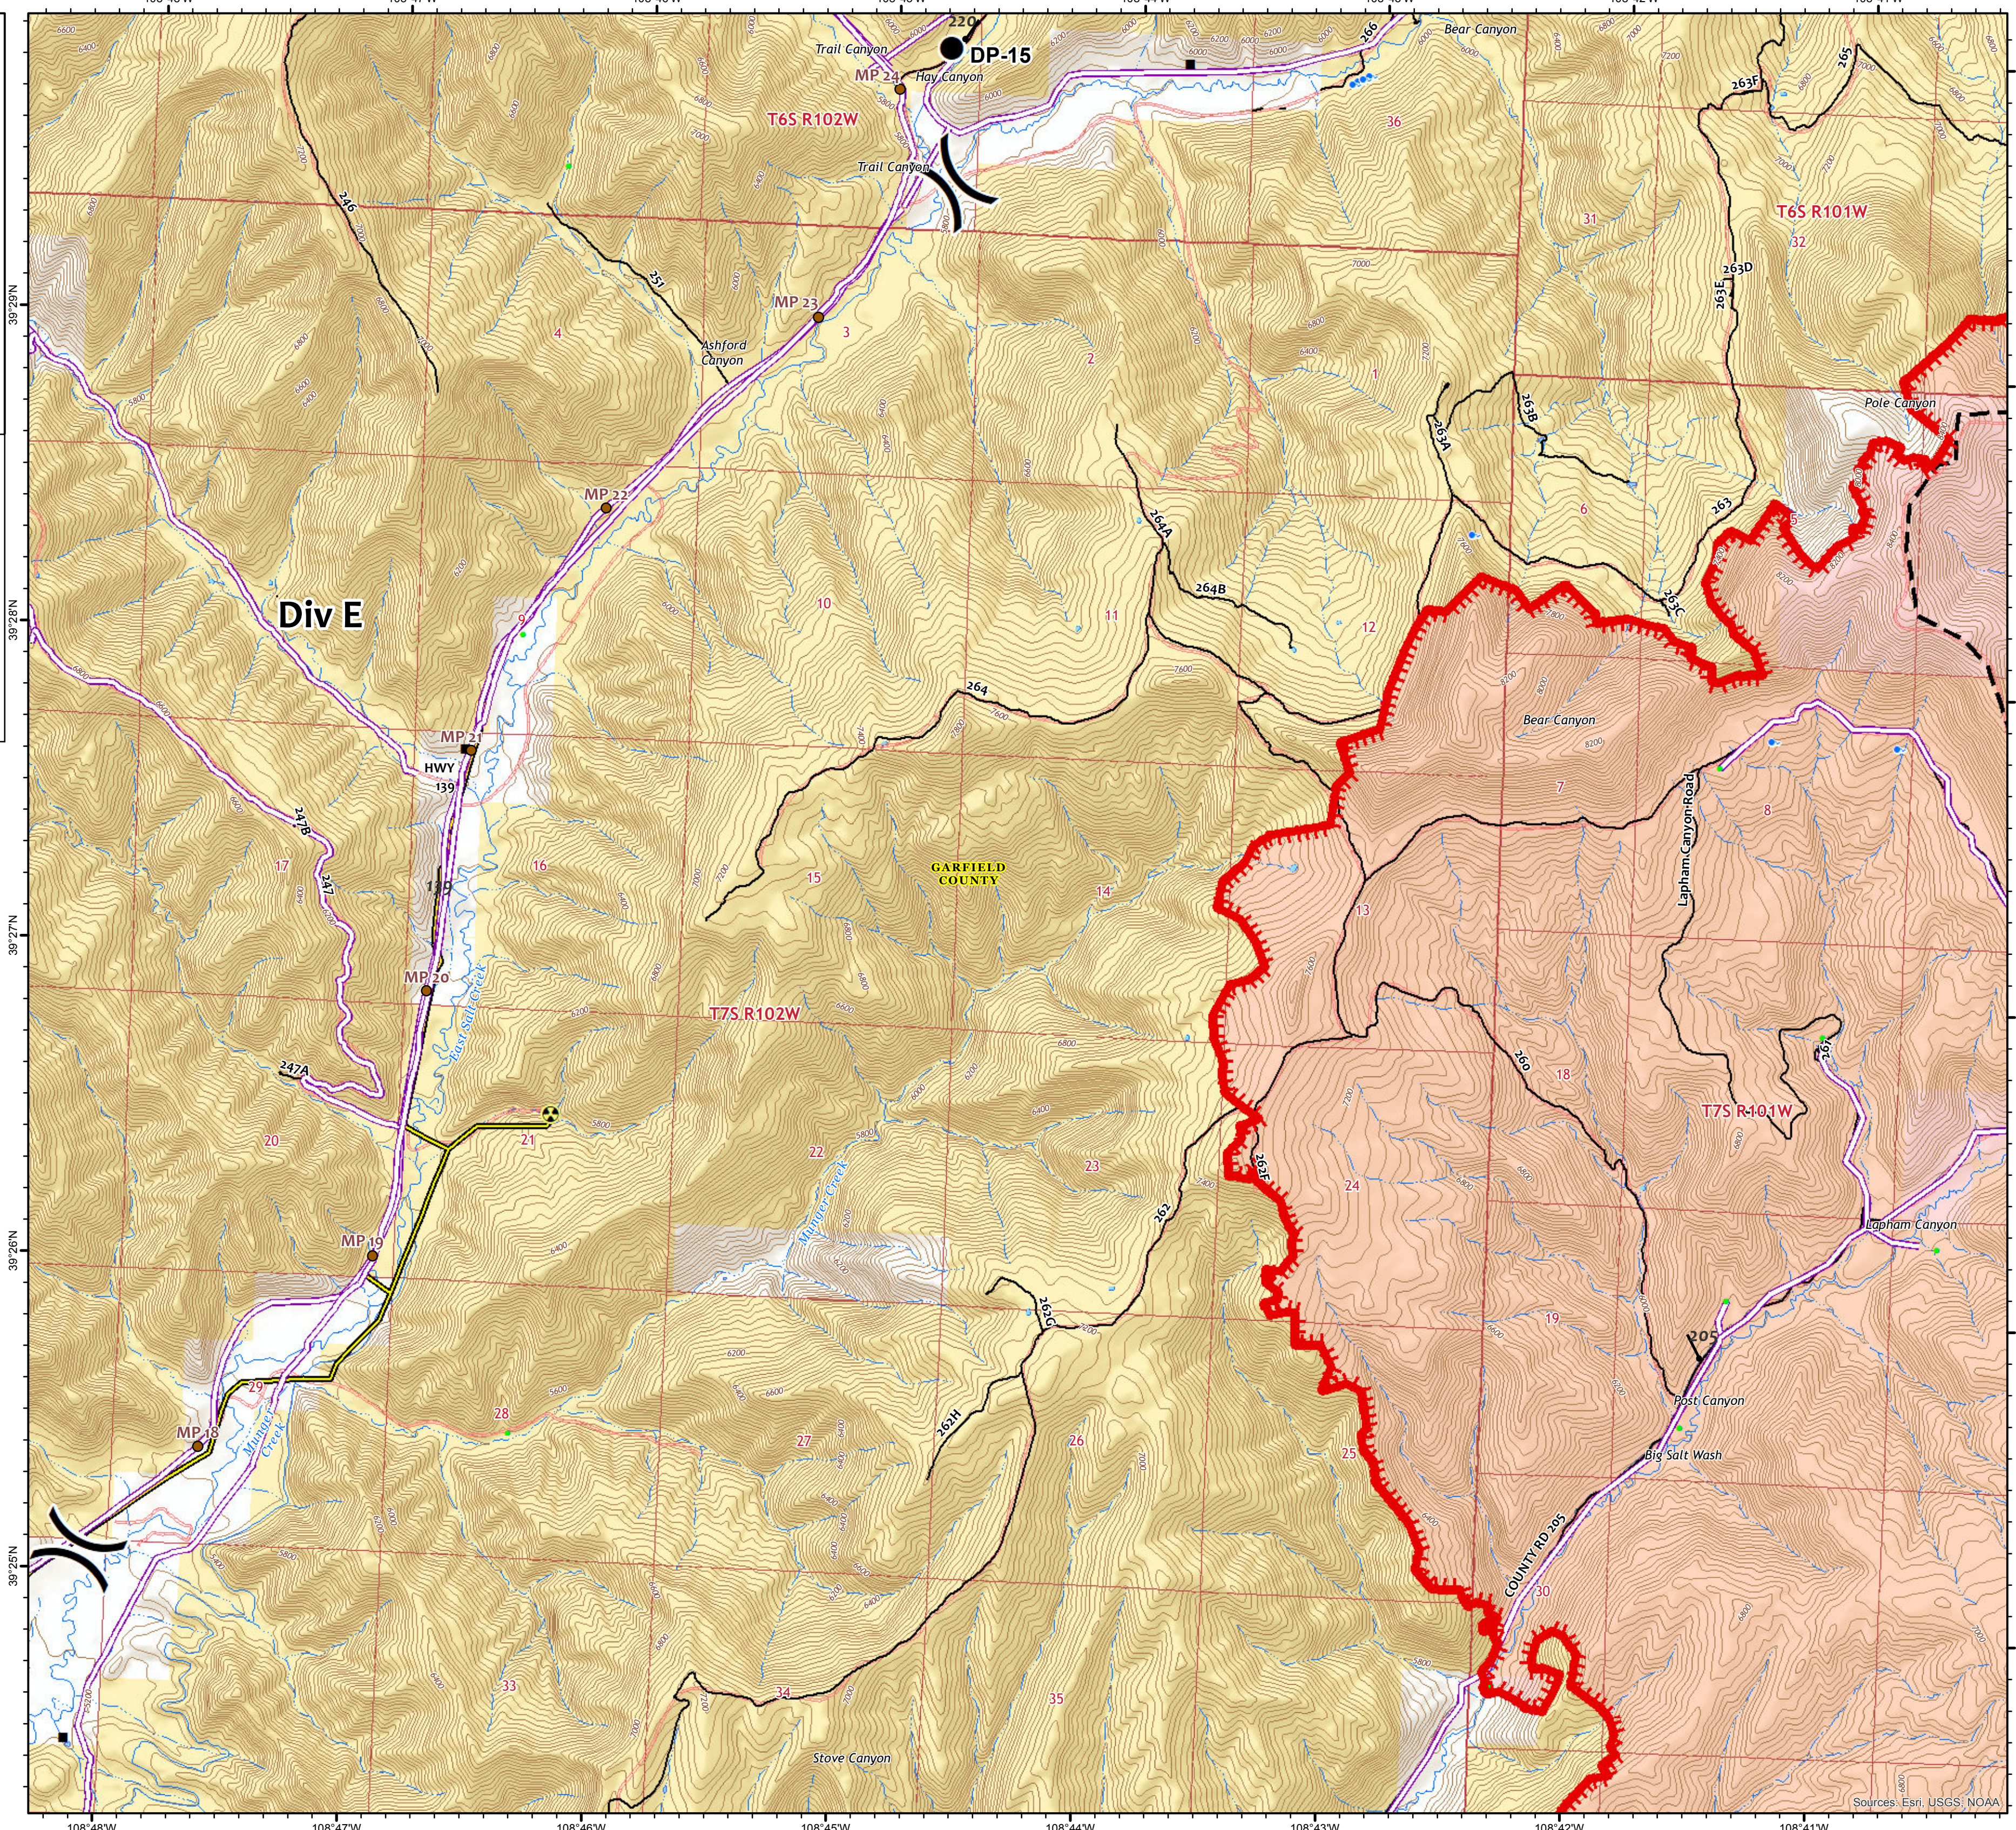

PINE GULCH
CO-GRD-000307
8/20/2020 Day

Div E

MMR Perimeter as of 8/19/2020 @ 2030

Approx acres 121,483

0 0.25 0.5 Miles

Created by KKolanski, 8/19/2020

Coordinate System: NAD 1983 UTM Zone 13N

Sources: Esri, USGS, NOAA