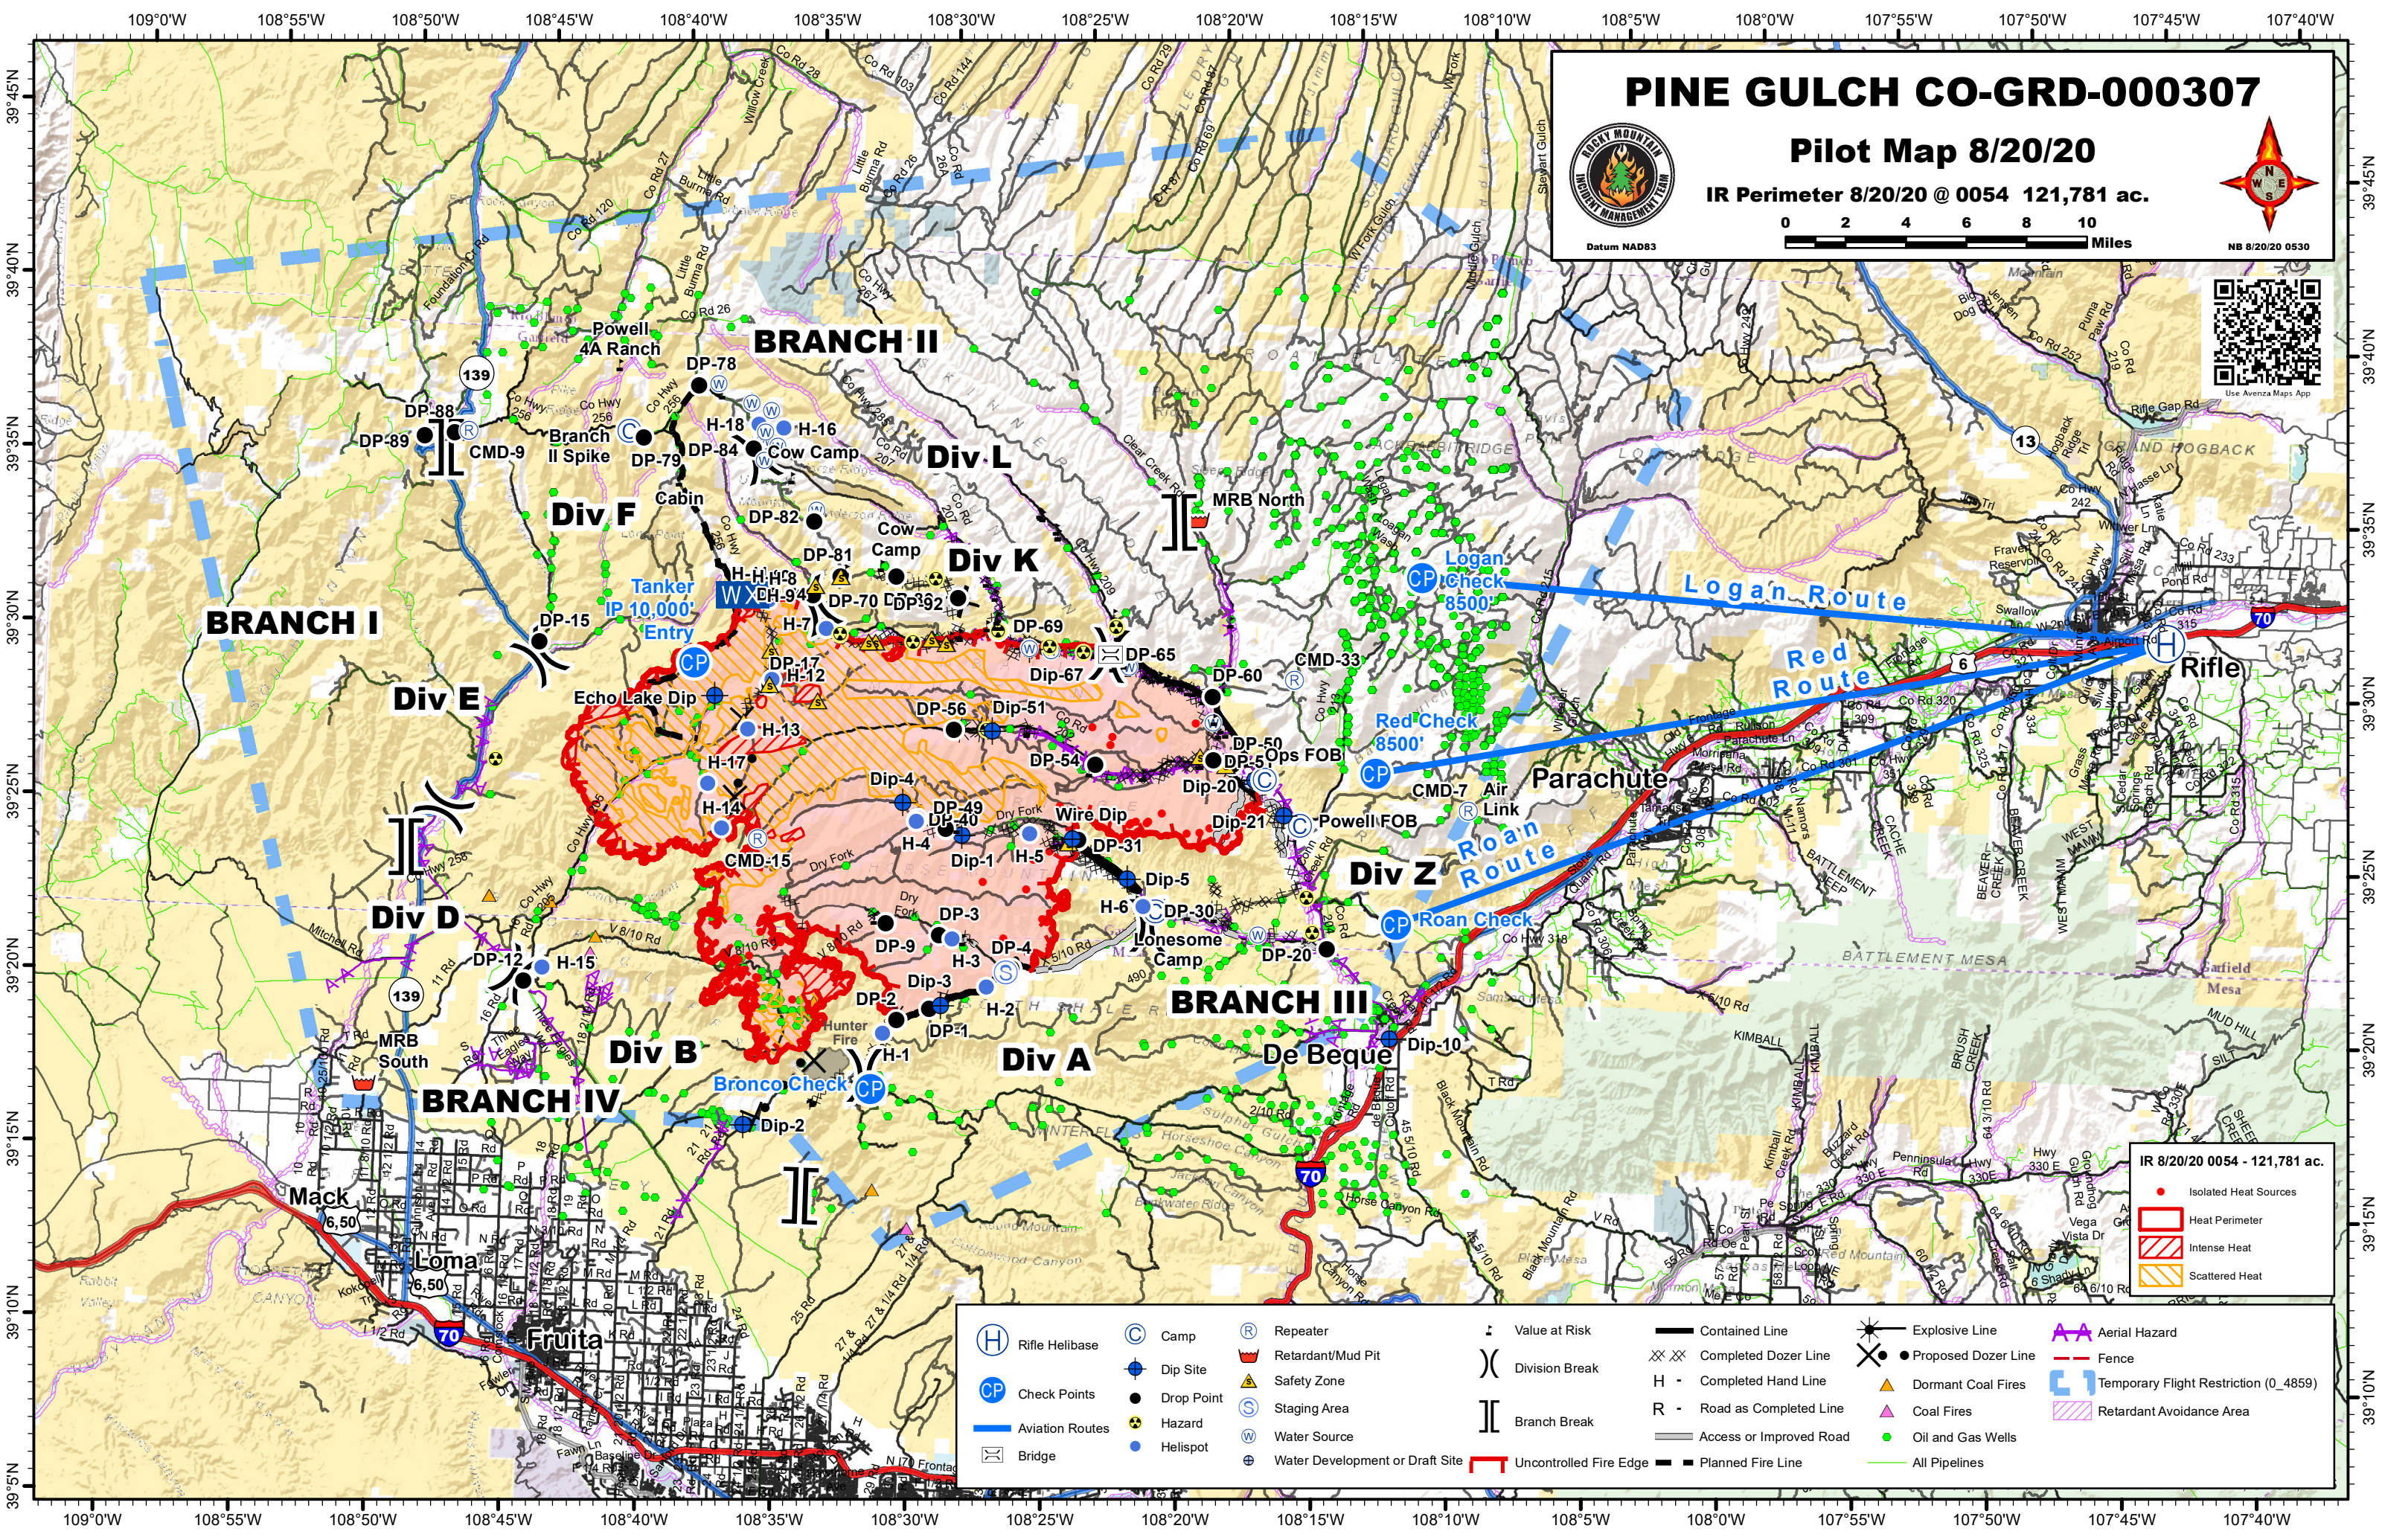

# PINE GULCH CO-GRD-000307

## Pilot Map 8/20/20

IR Perimeter 8/20/20 @ 0054 121,781 ac.

NB 8/20/20 0530

IR 8/20/20 0054 - 121,781 ac.

Rifle Helibase	Camp	Repeater	Value at Risk	Contained Line	Explosive Line	Aerial Hazard
Check Points	Dip Site	Retardant/Mud Pit	Division Break	Completed Dozer Line	Proposed Dozer Line	Fence
Aviation Routes	Drop Point	Safety Zone	Branch Break	Completed Hand Line	Dormant Coal Fires	Temporary Flight Restriction (0_4859)
Bridge	Hazard	Staging Area		Road as Completed Line	Coal Fires	Retardant Avoidance Area
	Helispot	Water Source		Access or Improved Road	Oil and Gas Wells	
	Water Development or Draft Site	Uncontrolled Fire Edge		Planned Fire Line	All Pipelines	