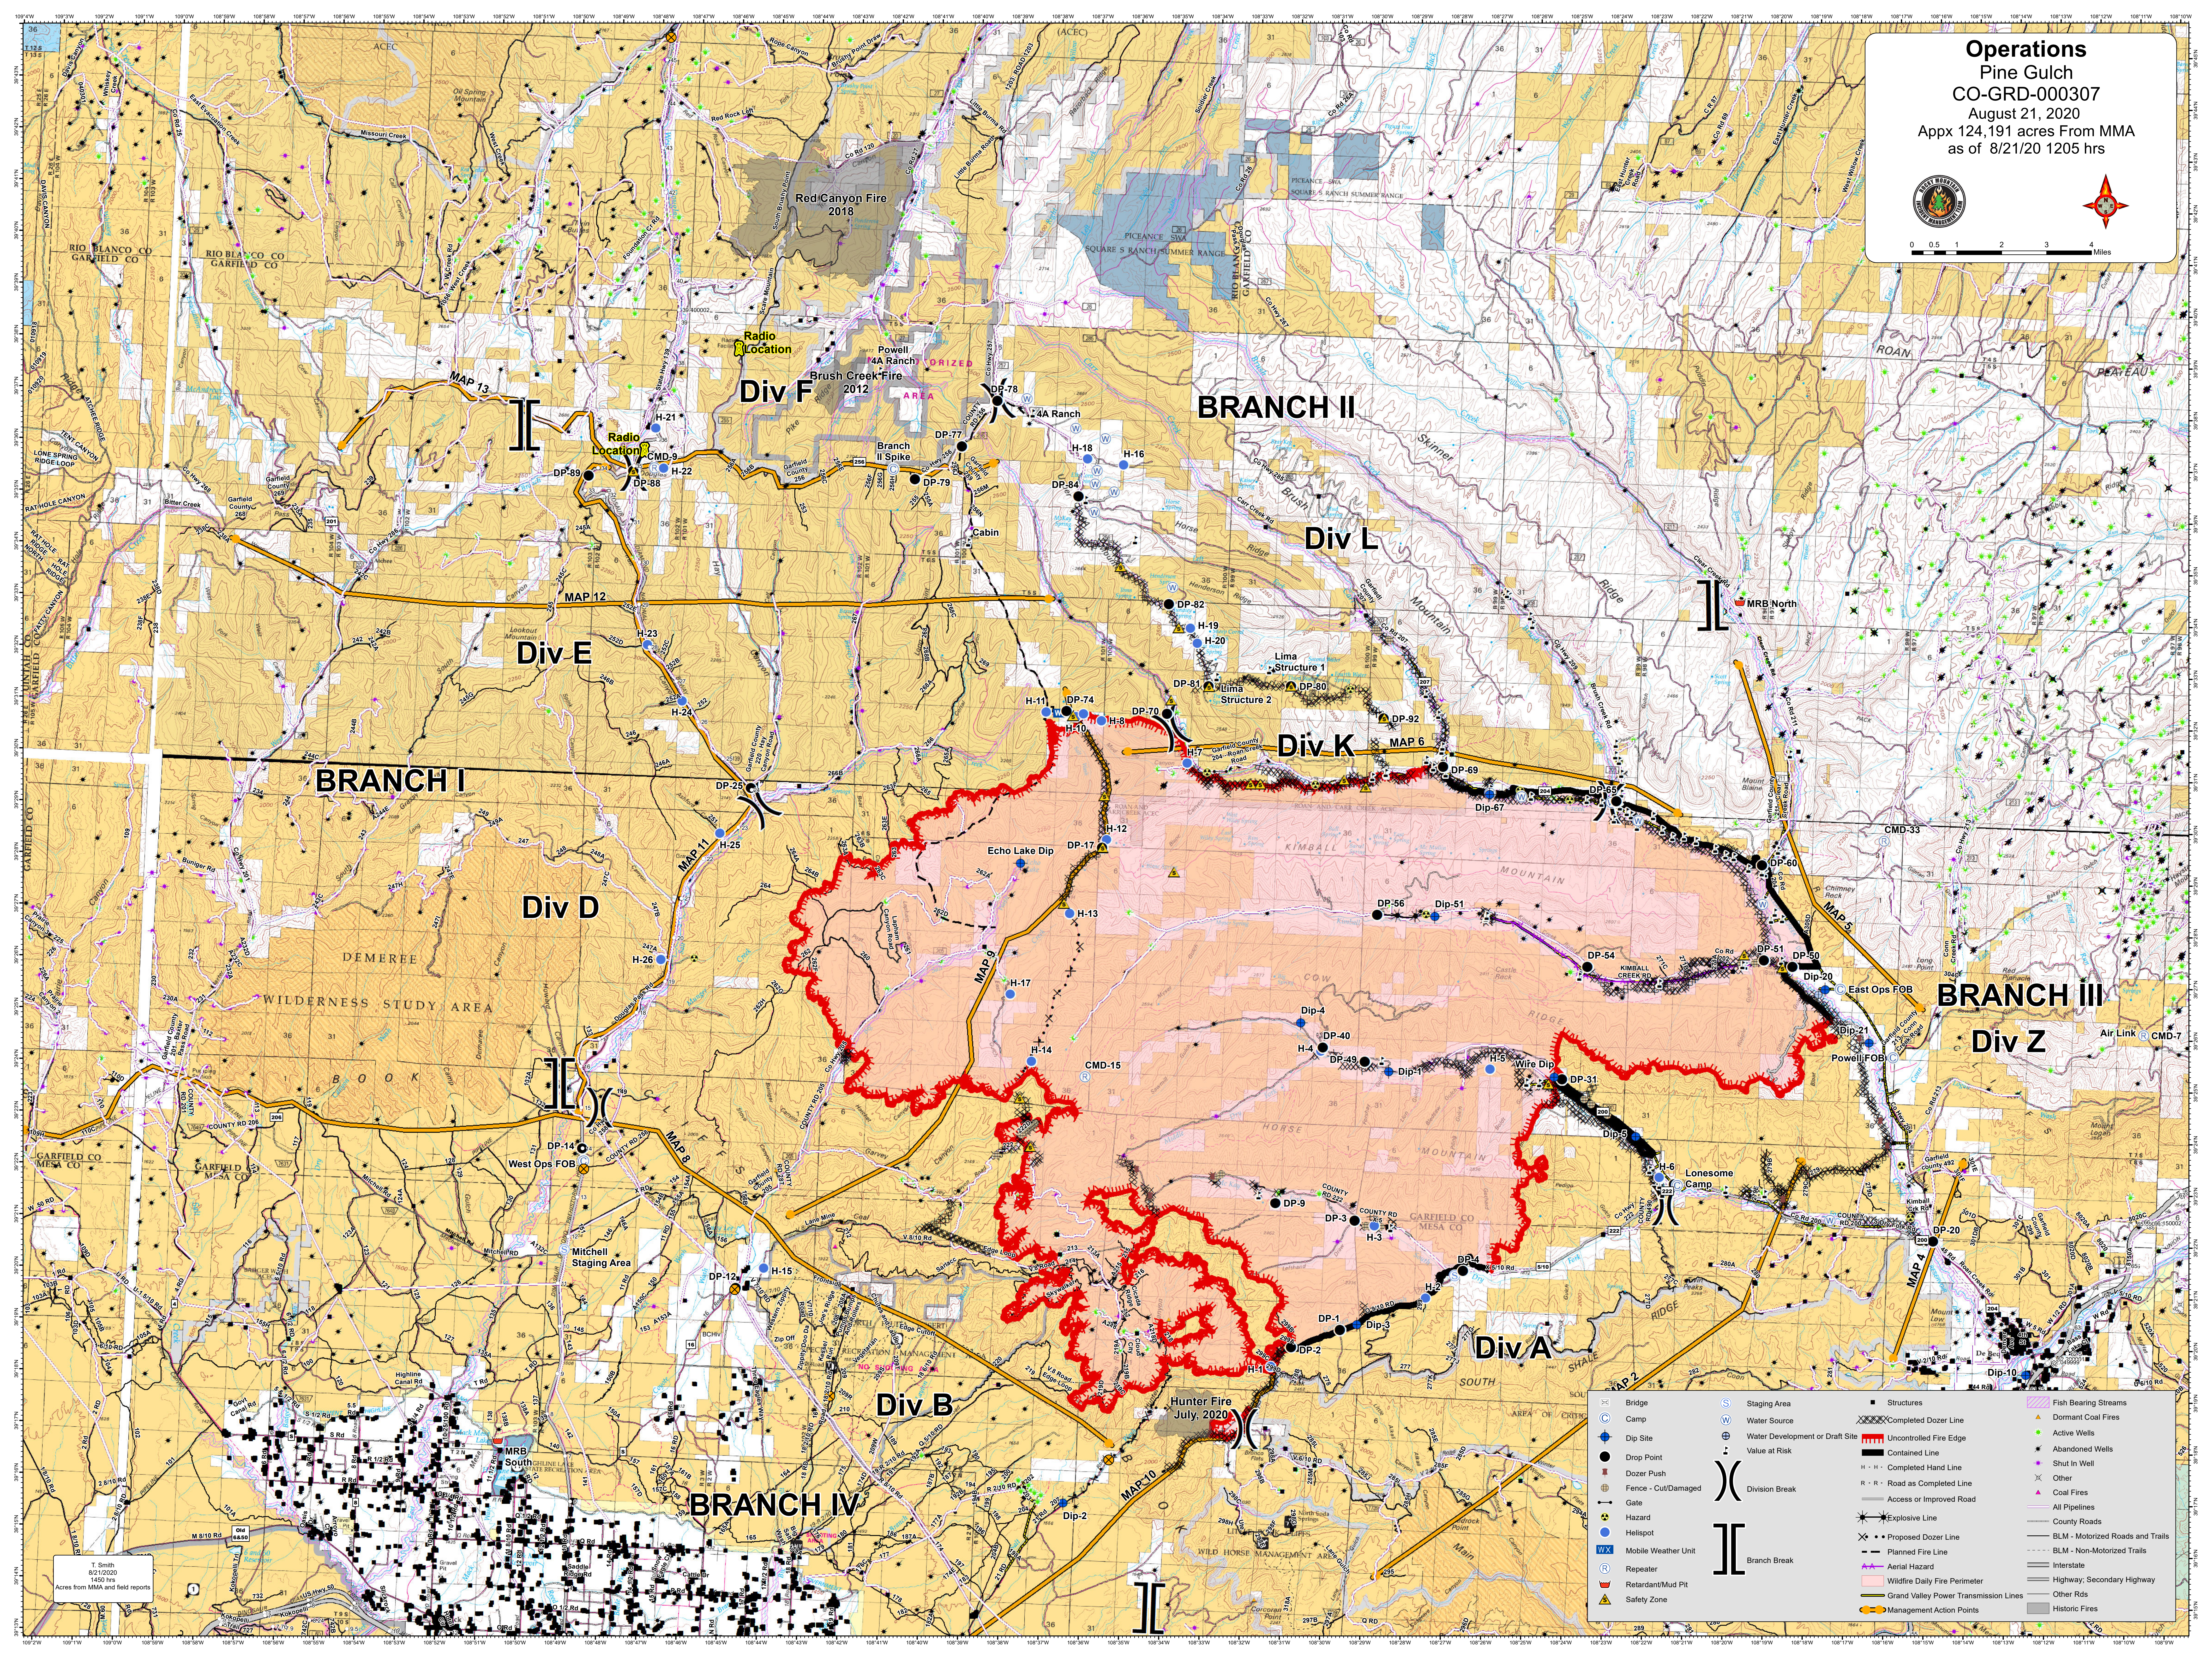

Operations

Pine Gulch
CO-GRD-000307

August 21, 2020
Appx 124,191 acres From MMA
as of 8/21/20 1205 hrs

T. Smith
8/21/2020
1450 hrs
Acres from MMA and field reports