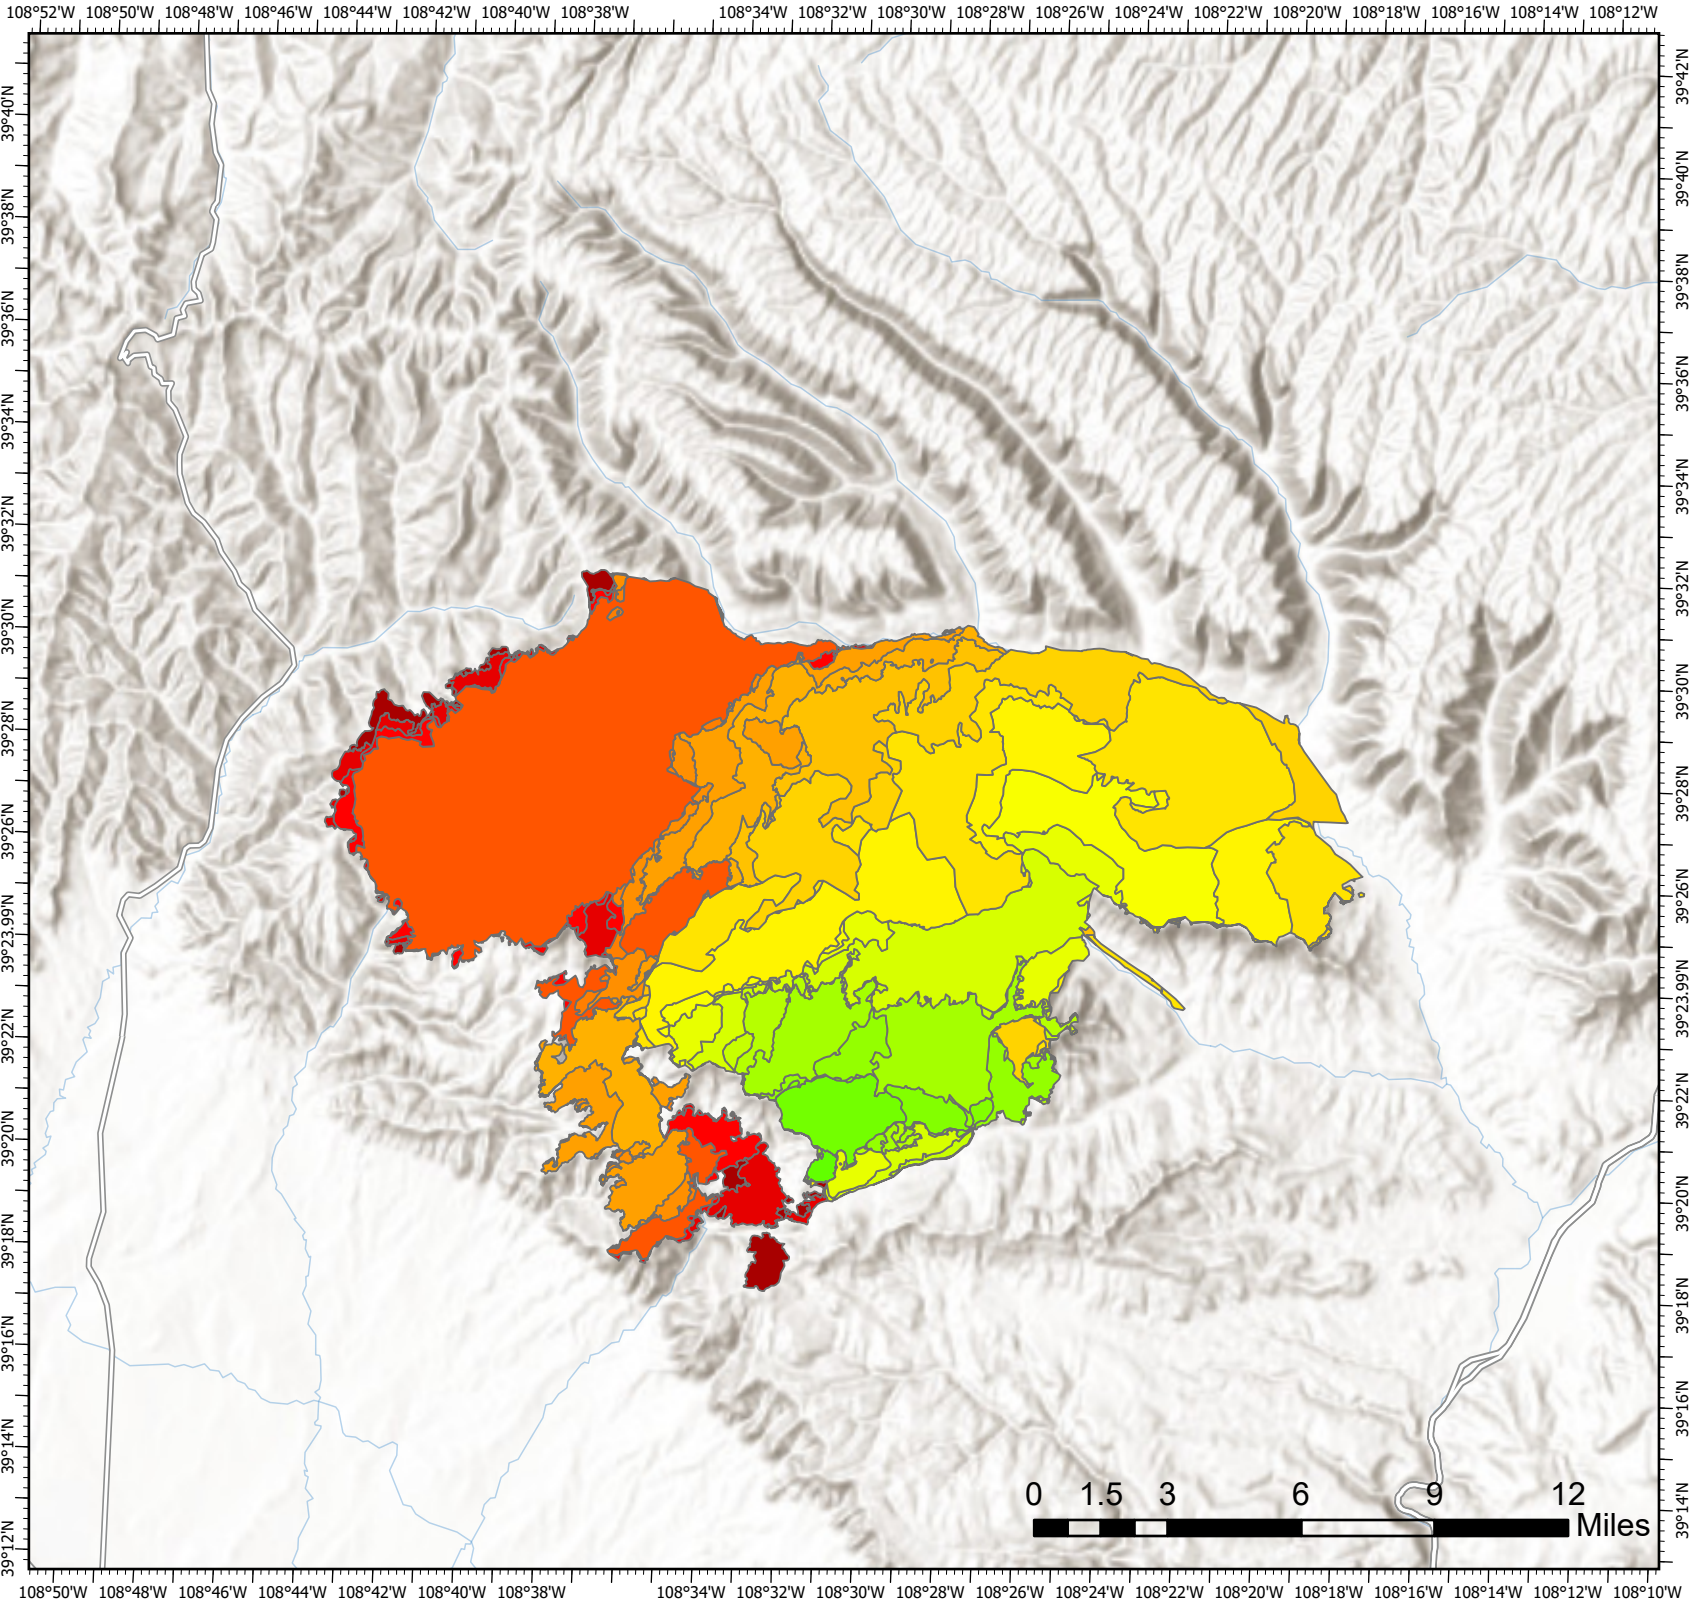

# Progression

Pine Gulch  
CO-GRD-000307  
8/22/2020

Appx 126,613 ac @  
2017 8/22/2020

Date	Growth Acres	Total Acres
2020-07-31	229	229
2020-08-02	2,280	2,509
2020-08-03	896	3,405
2020-08-04	2,239	5,643
2020-08-05	6,148	11,791
2020-08-06	1,219	13,010
2020-08-07	623	13,633
2020-08-08	7,672	21,305
2020-08-09	3,718	25,023
2020-08-10	5,220	30,244
2020-08-11	11,670	41,913
2020-08-12	16,604	58,518
2020-08-13	9,959	68,476
2020-08-14	4,569	73,045
2020-08-15	6,108	79,154
2020-08-16	6,315	85,469
2020-08-17	1,830	87,300
2020-08-18	478	87,777
2020-08-19	31,978	119,755
2020-08-20	2,367	122,122
2020-08-21	2,812	124,934
2020-08-22	1,680	126,613

J.Avesing  
8/22/2020 1602  
Acres from IR and GPS  
North American 1983 Datum.  
LatLong Grid