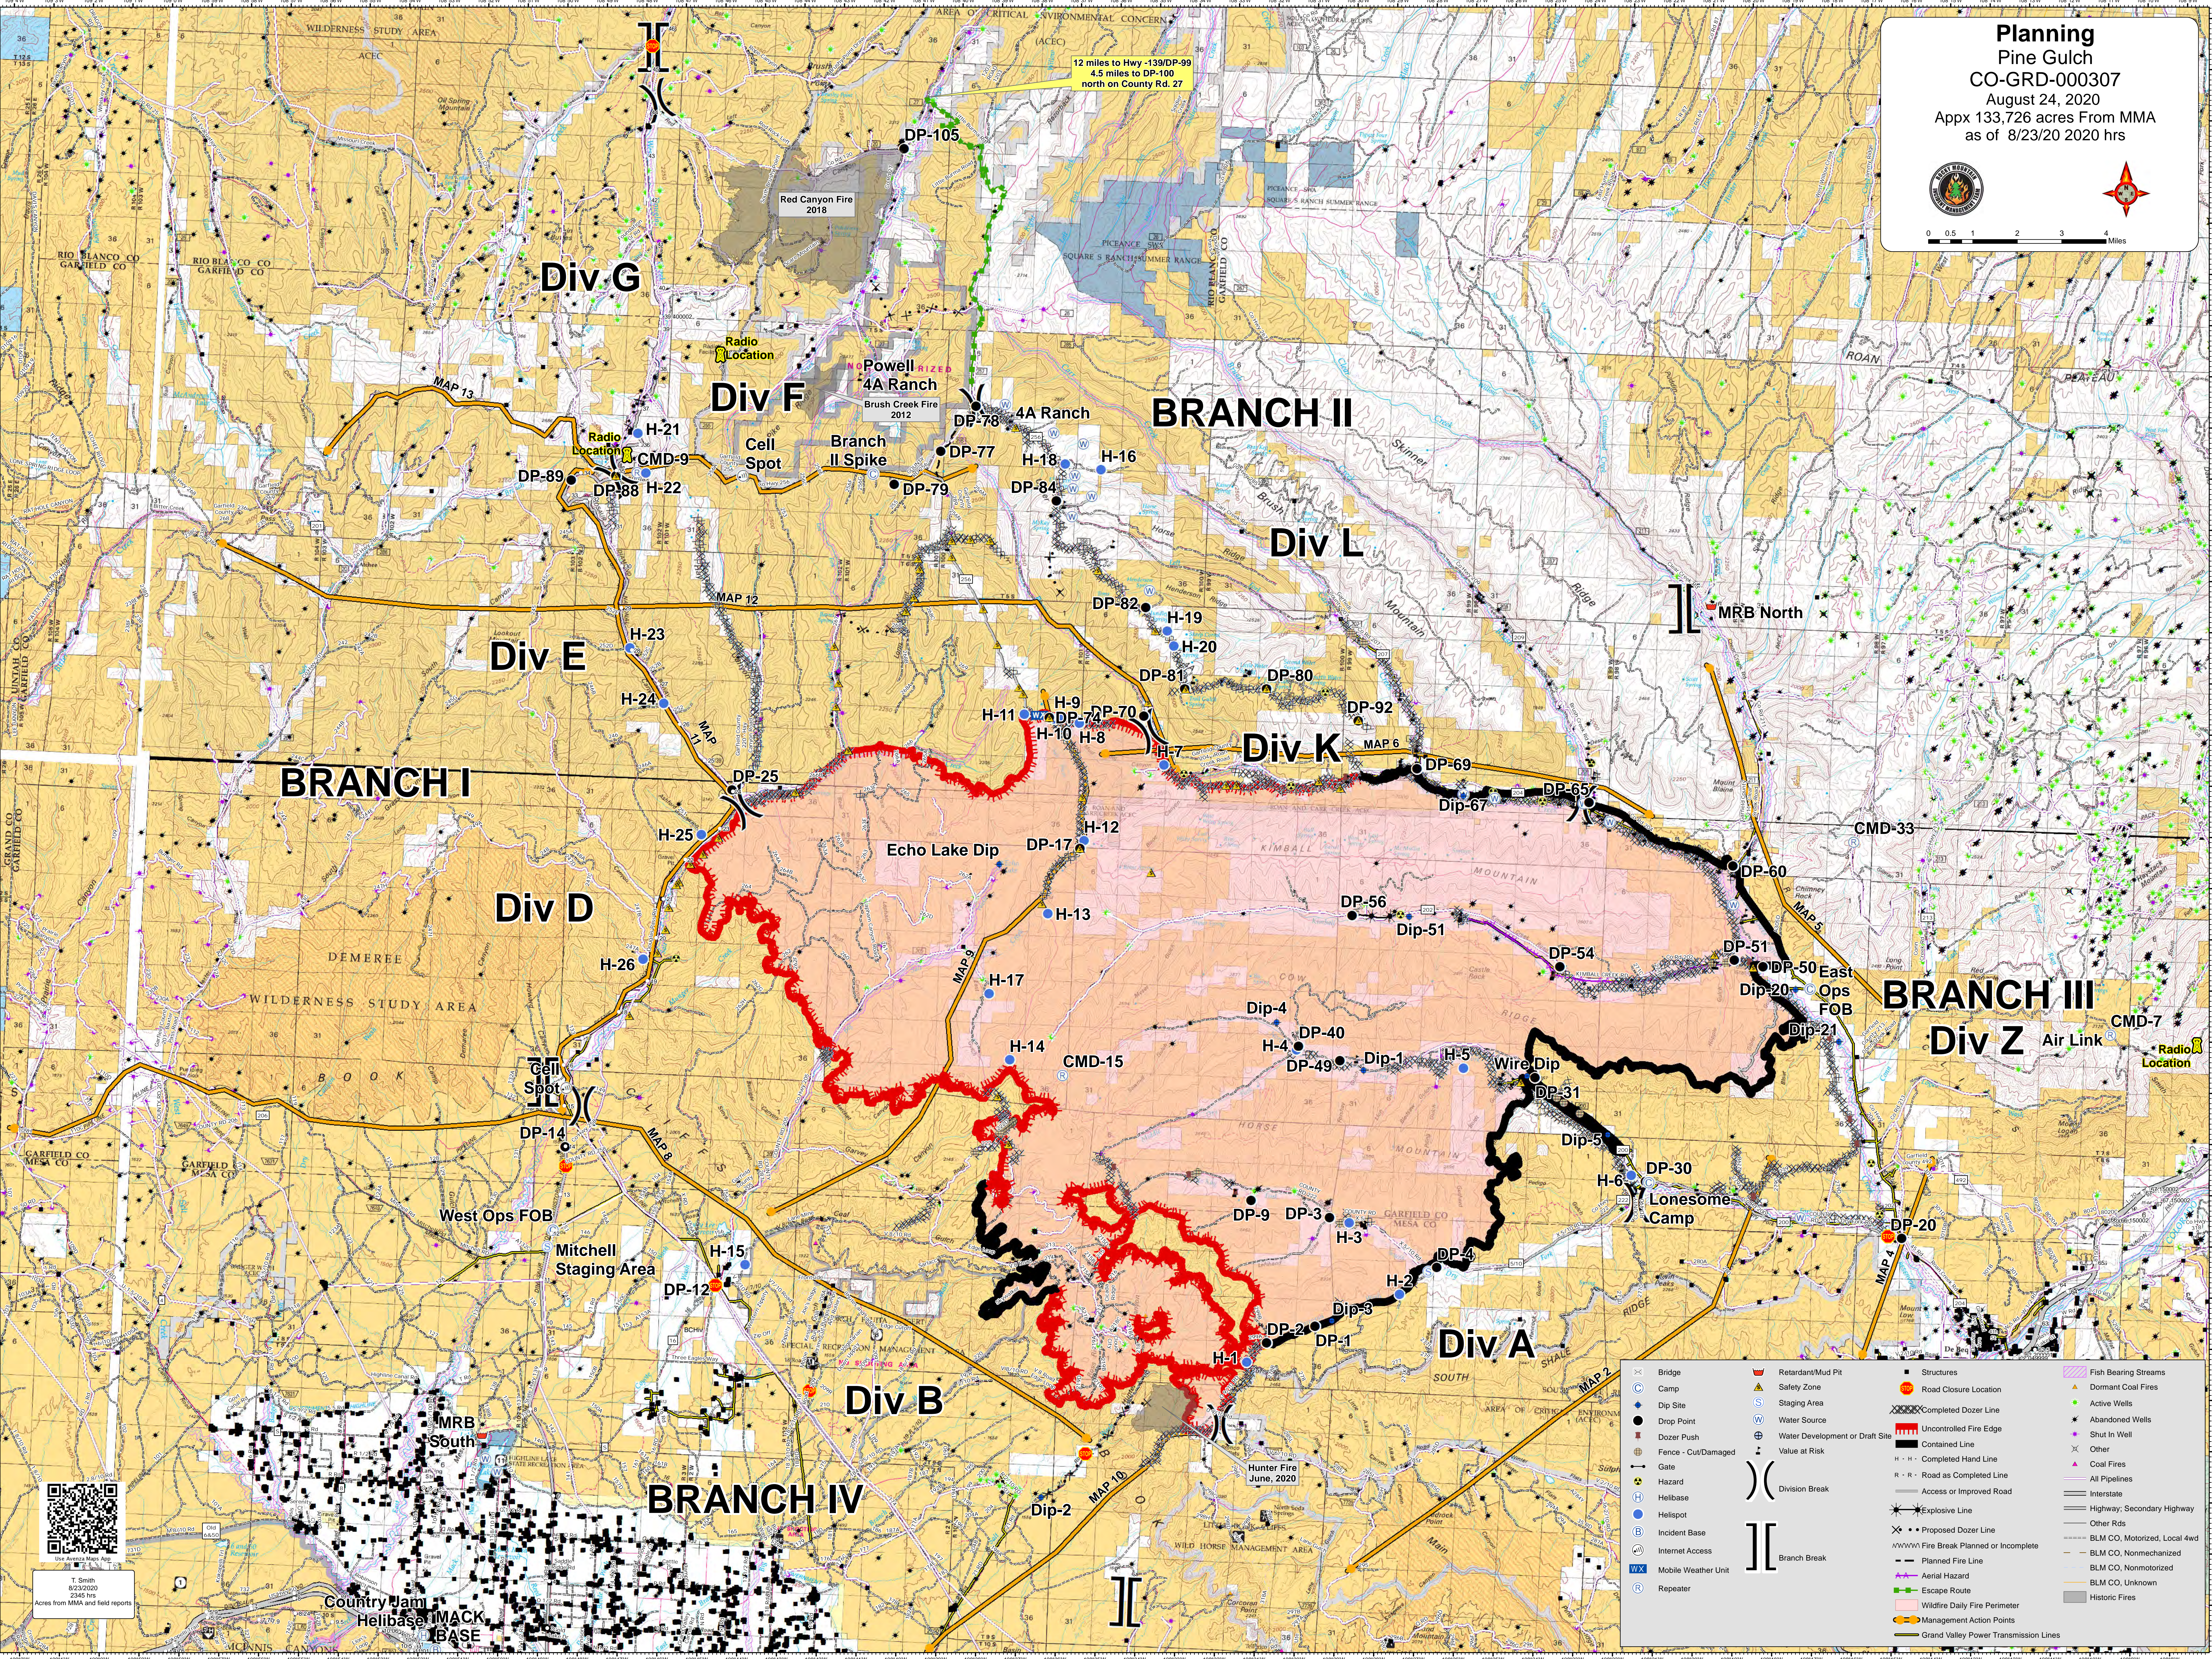

Planning
Pine Gulch
CO-GRD-000307
 August 24, 2020
 Appx 133,726 acres From MMA
 as of 8/23/20 2020 hrs

T. Smith
 8/23/2020
 2345 hrs
 Acres from MMA and field reports