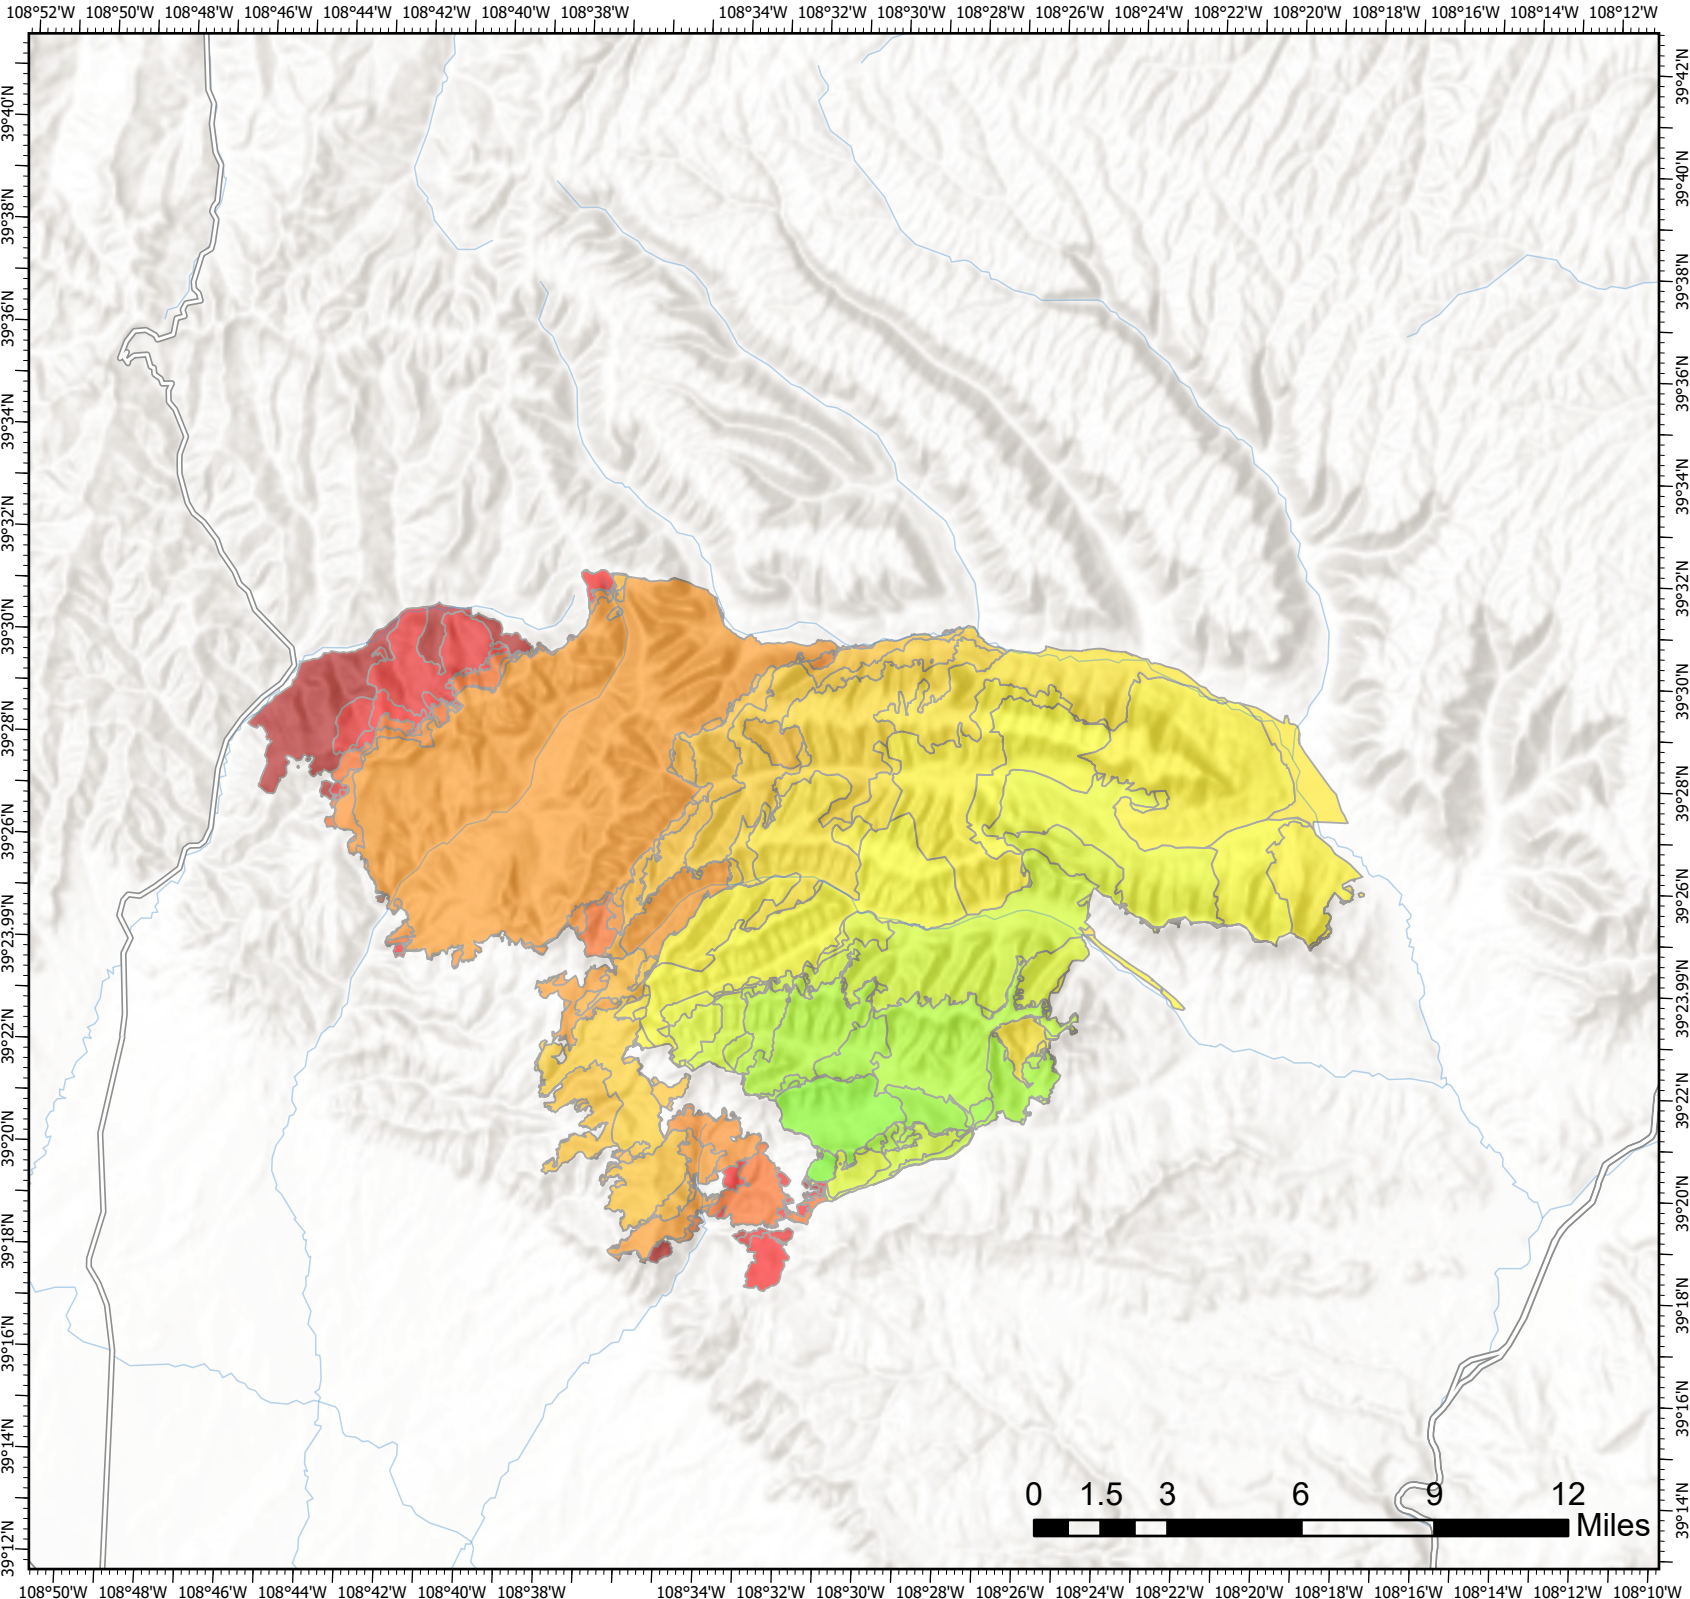

Progression

Pine Gulch
CO-GRD-000307
8/24/2020

*Appx 133,783 ac @
2013 8/23/2020*

Date	Growth Acres	Total Acres
2020-07-31	229	229
2020-08-02	2,280	2,509
2020-08-03	896	3,405
2020-08-04	2,239	5,643
2020-08-05	6,148	11,791
2020-08-06	1,219	13,010
2020-08-07	623	13,633
2020-08-08	7,672	21,305
2020-08-09	3,718	25,023
2020-08-10	5,220	30,244
2020-08-11	11,670	41,913
2020-08-12	16,604	58,518
2020-08-13	9,959	68,476
2020-08-14	4,569	73,045
2020-08-15	6,108	79,154
2020-08-16	6,315	85,469
2020-08-17	1,830	87,300
2020-08-18	478	87,777
2020-08-19	31,978	119,755
2020-08-20	2,367	122,122
2020-08-21	2,812	124,934
2020-08-22	1,680	126,613
2020-08-23	3,102	129,715
2020-08-24	4,068	133,783

J.Avesing
8/24/2020 1431
Acres from IR and GPS
North American 1983 Datum.
LatLong Grid