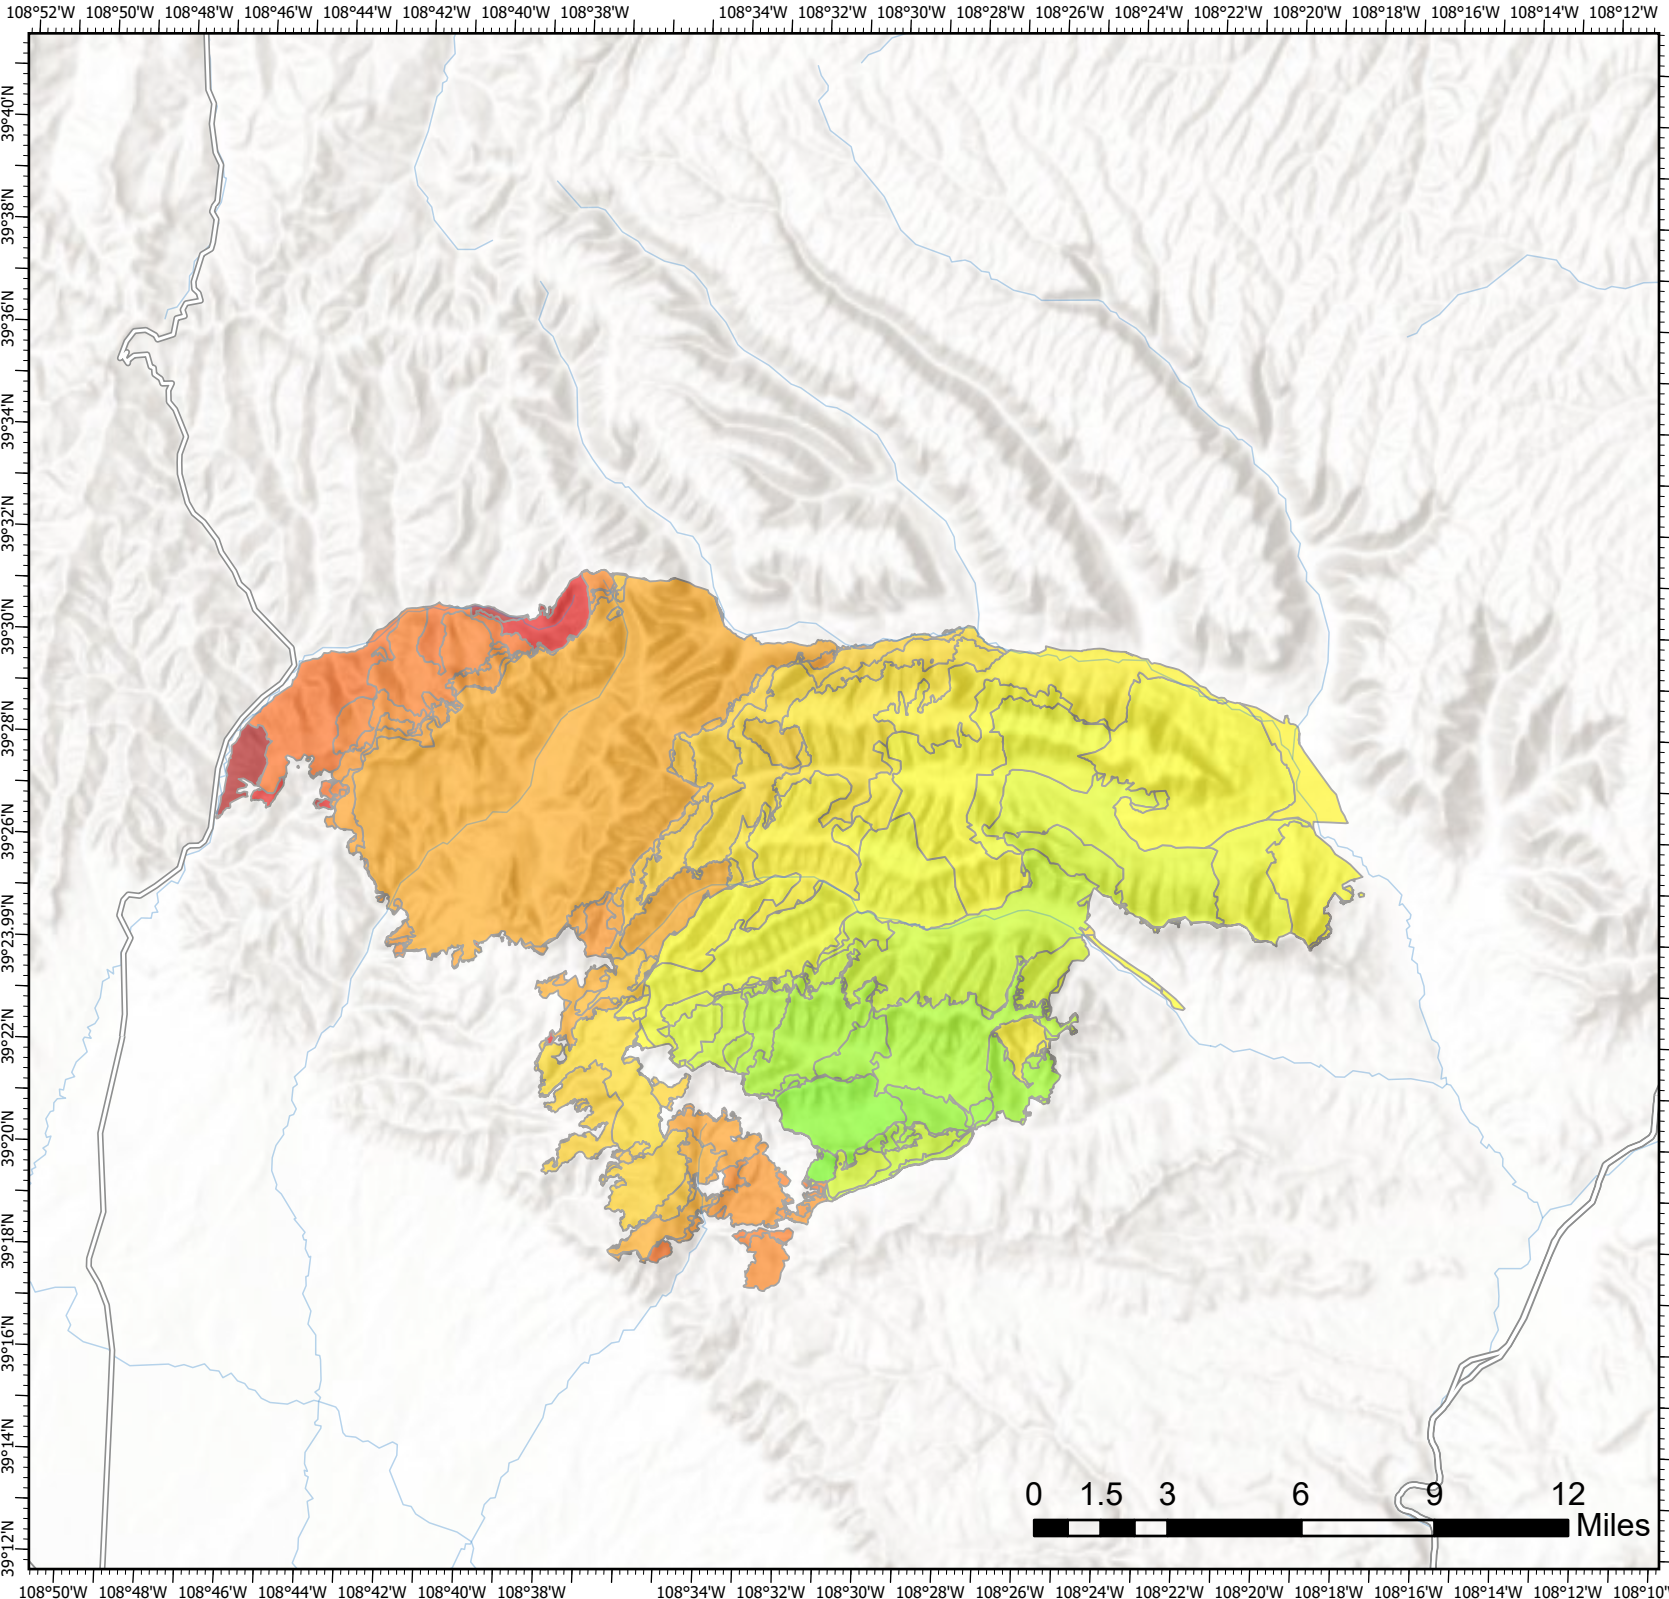

Progression

Pine Gulch
CO-GRD-000307
8/26/2020

Appx 135,920 ac @
1957 8/25/2020

Date	Growth Acres	Total Acres
2020-07-31	229	229
2020-08-02	2,280	2,509
2020-08-03	896	3,405
2020-08-04	2,239	5,643
2020-08-05	6,148	11,791
2020-08-06	1,219	13,010
2020-08-07	623	13,633
2020-08-08	7,672	21,305
2020-08-09	3,718	25,023
2020-08-10	5,220	30,244
2020-08-11	11,670	41,913
2020-08-12	16,604	58,518
2020-08-13	9,959	68,476
2020-08-14	4,569	73,045
2020-08-15	6,108	79,154
2020-08-16	6,315	85,469
2020-08-17	1,830	87,300
2020-08-18	478	87,777
2020-08-19	31,978	119,755
2020-08-20	2,367	122,122
2020-08-21	2,812	124,934
2020-08-22	1,680	126,613
2020-08-23	3,102	129,715
2020-08-24	4,068	133,783
2020-08-25	1,216	134,999
2020-08-26	921	135,920

J.Avesing
8/26/2020 1203
Acres from IR and GPS
North American 1983 Datum.
LatLong Grid