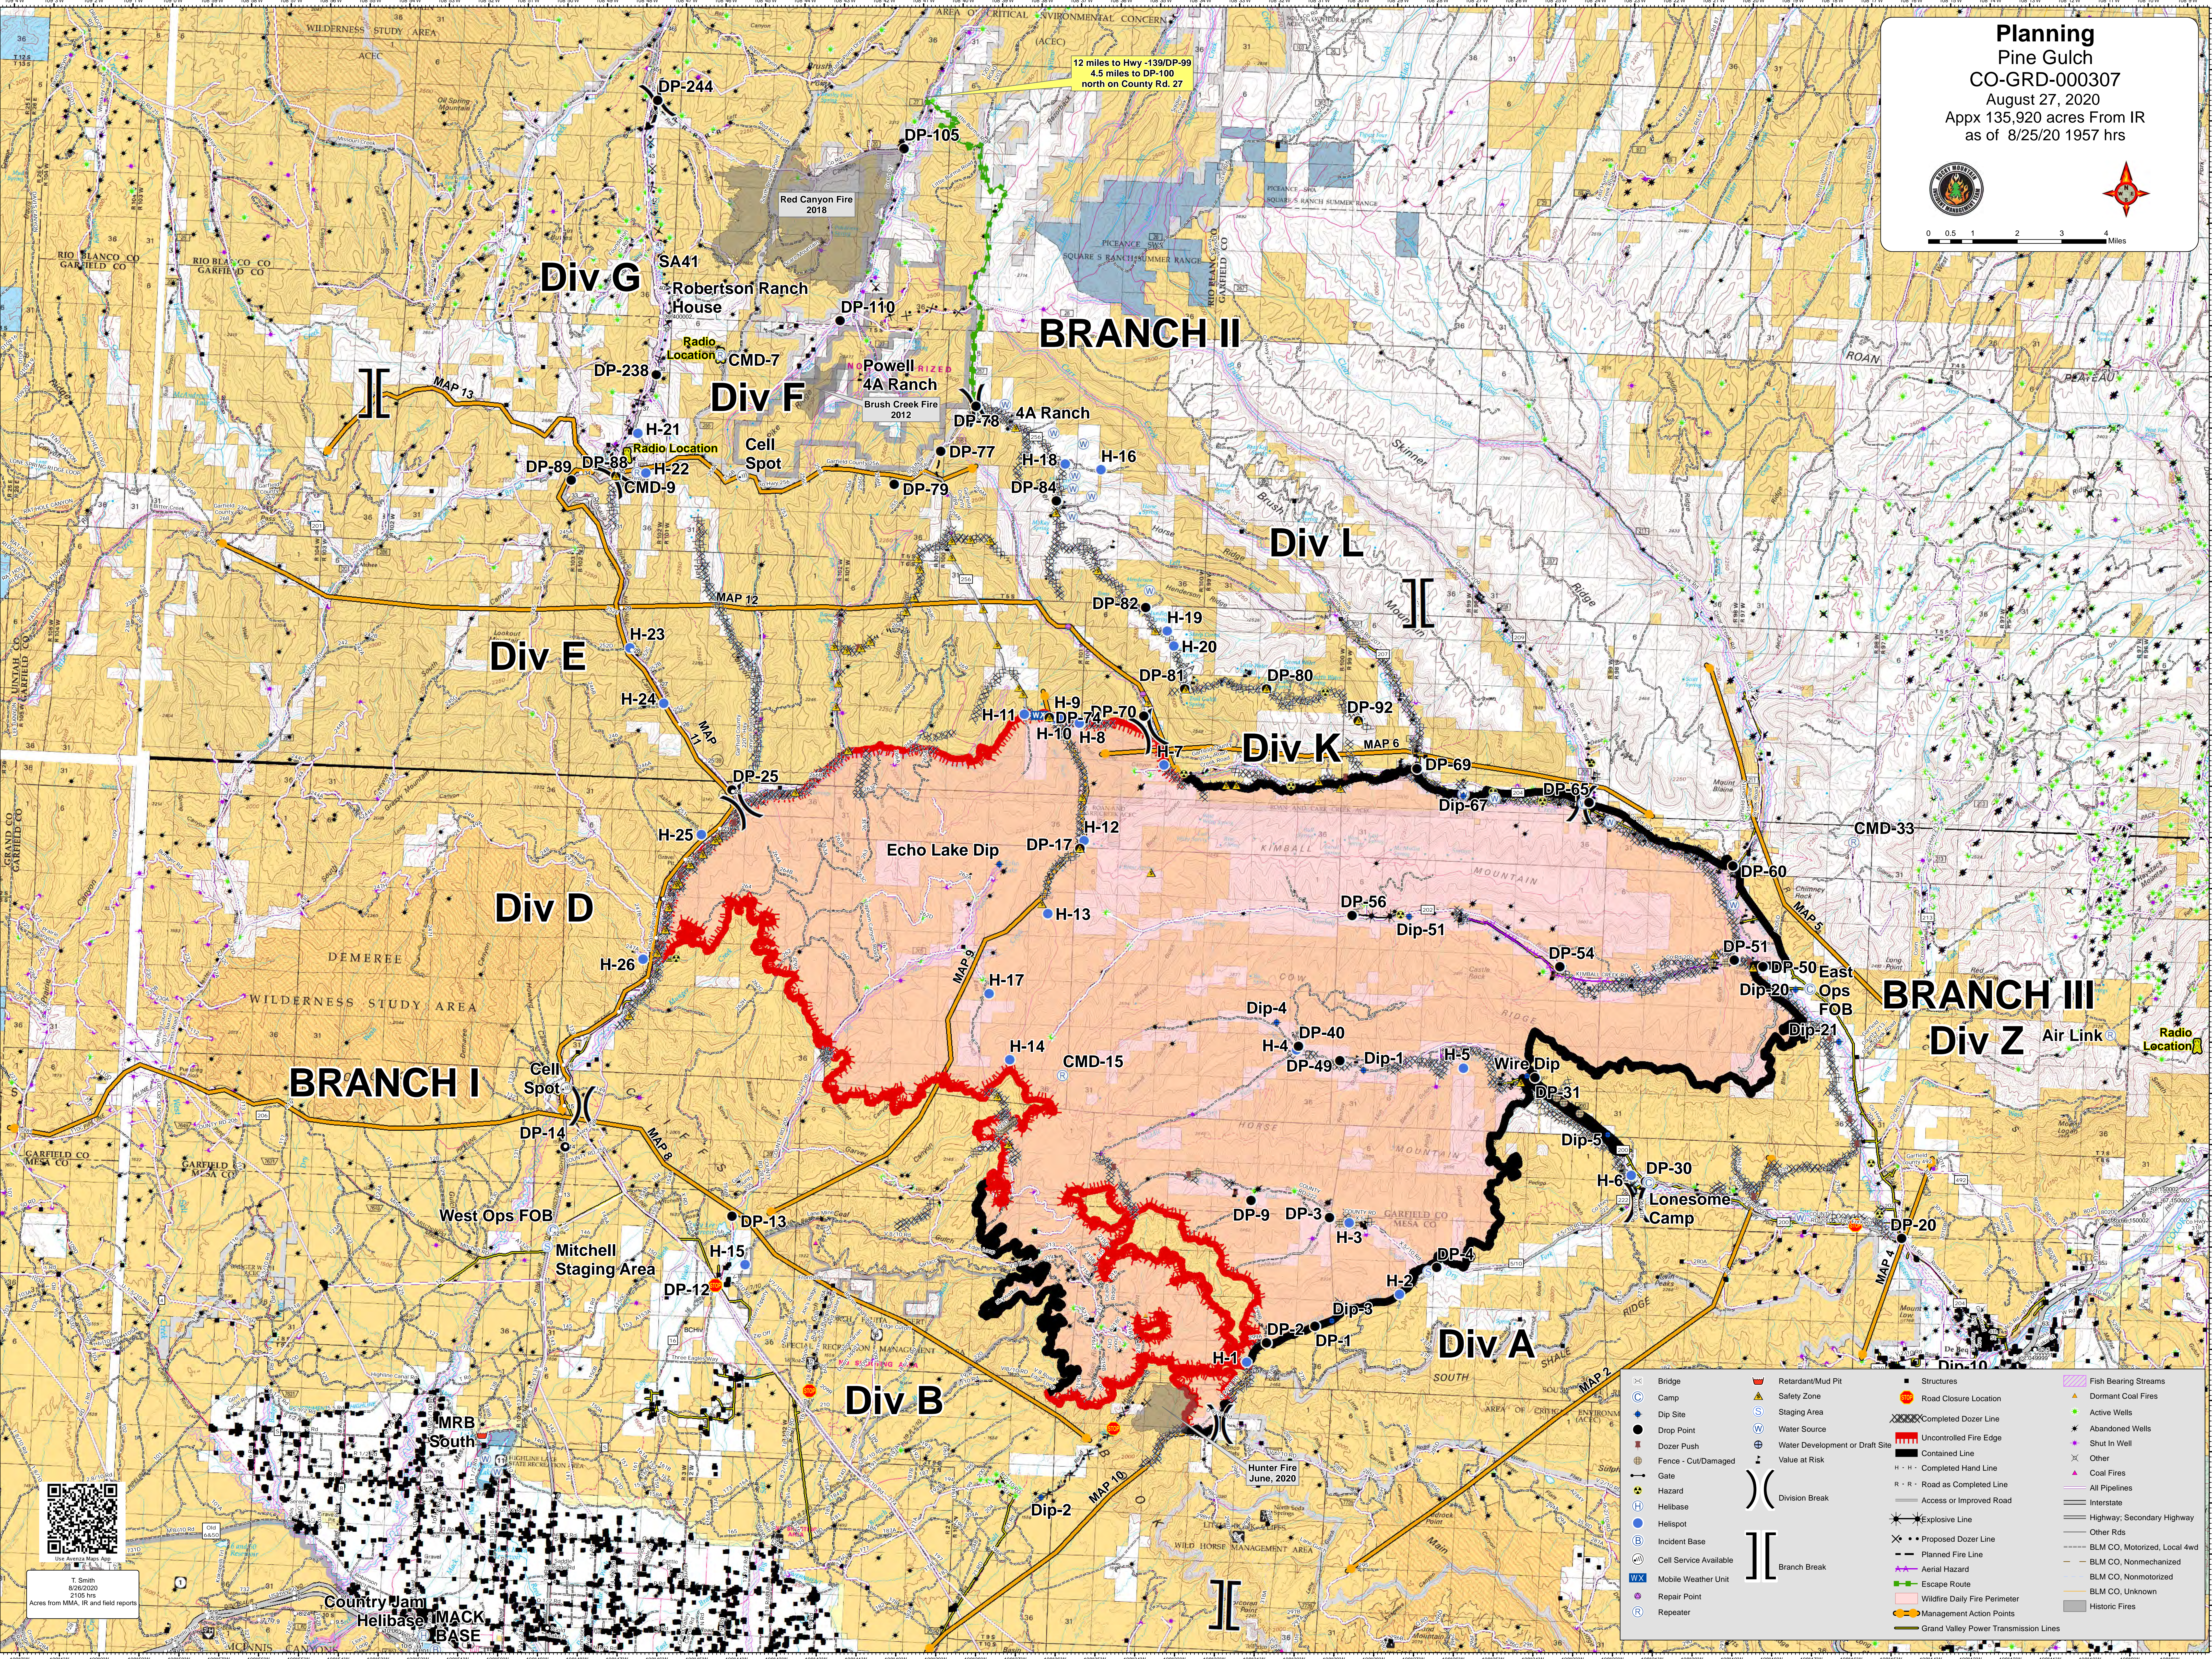

Planning
Pine Gulch
CO-GRD-000307
 August 27, 2020
 Appx 135,920 acres From IR
 as of 8/25/20 1957 hrs

T. Smith
 8/26/2020
 2105 hrs
 Acres from MMA, IR and field reports