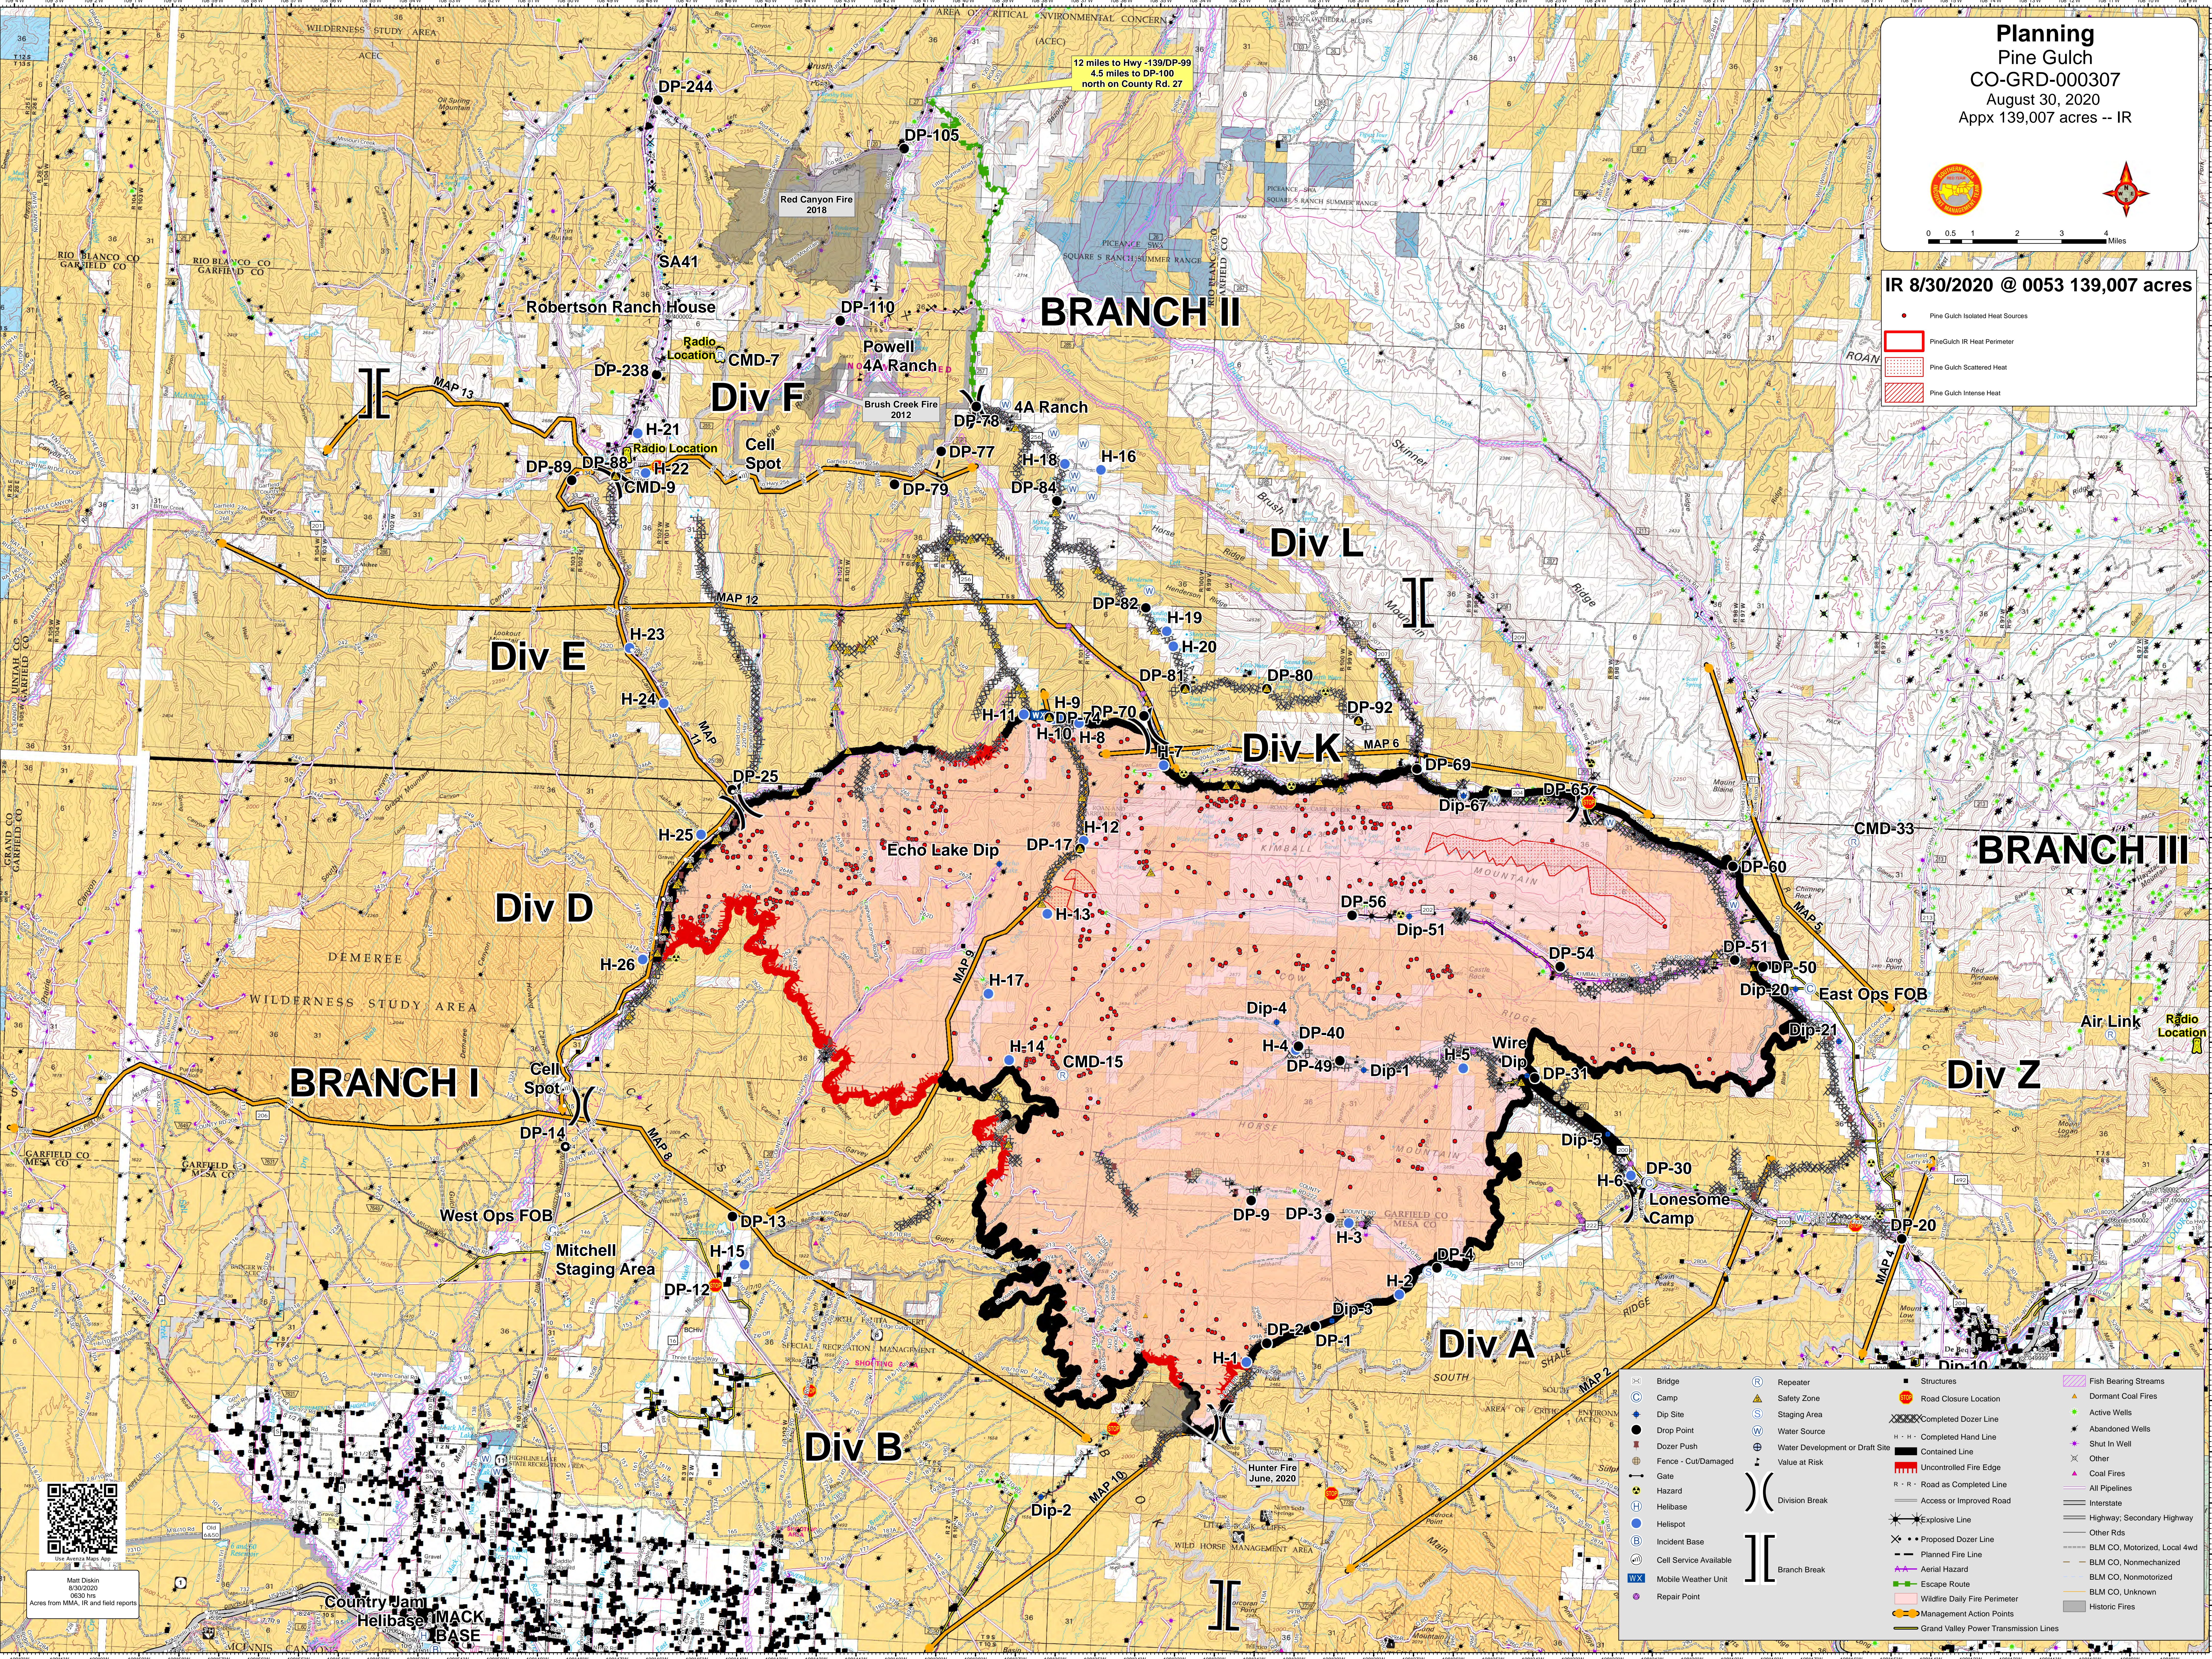

IR 8/30/2020 @ 0053 139,007 acres

- Pine Gulch Isolated Heat Sources
- Pine Gulch IR Heat Perimeter
- Pine Gulch Scattered Heat
- Pine Gulch Intense Heat

Matt Daskin
8/30/2020
0630 hrs
Acres from MMA, IR and field reports