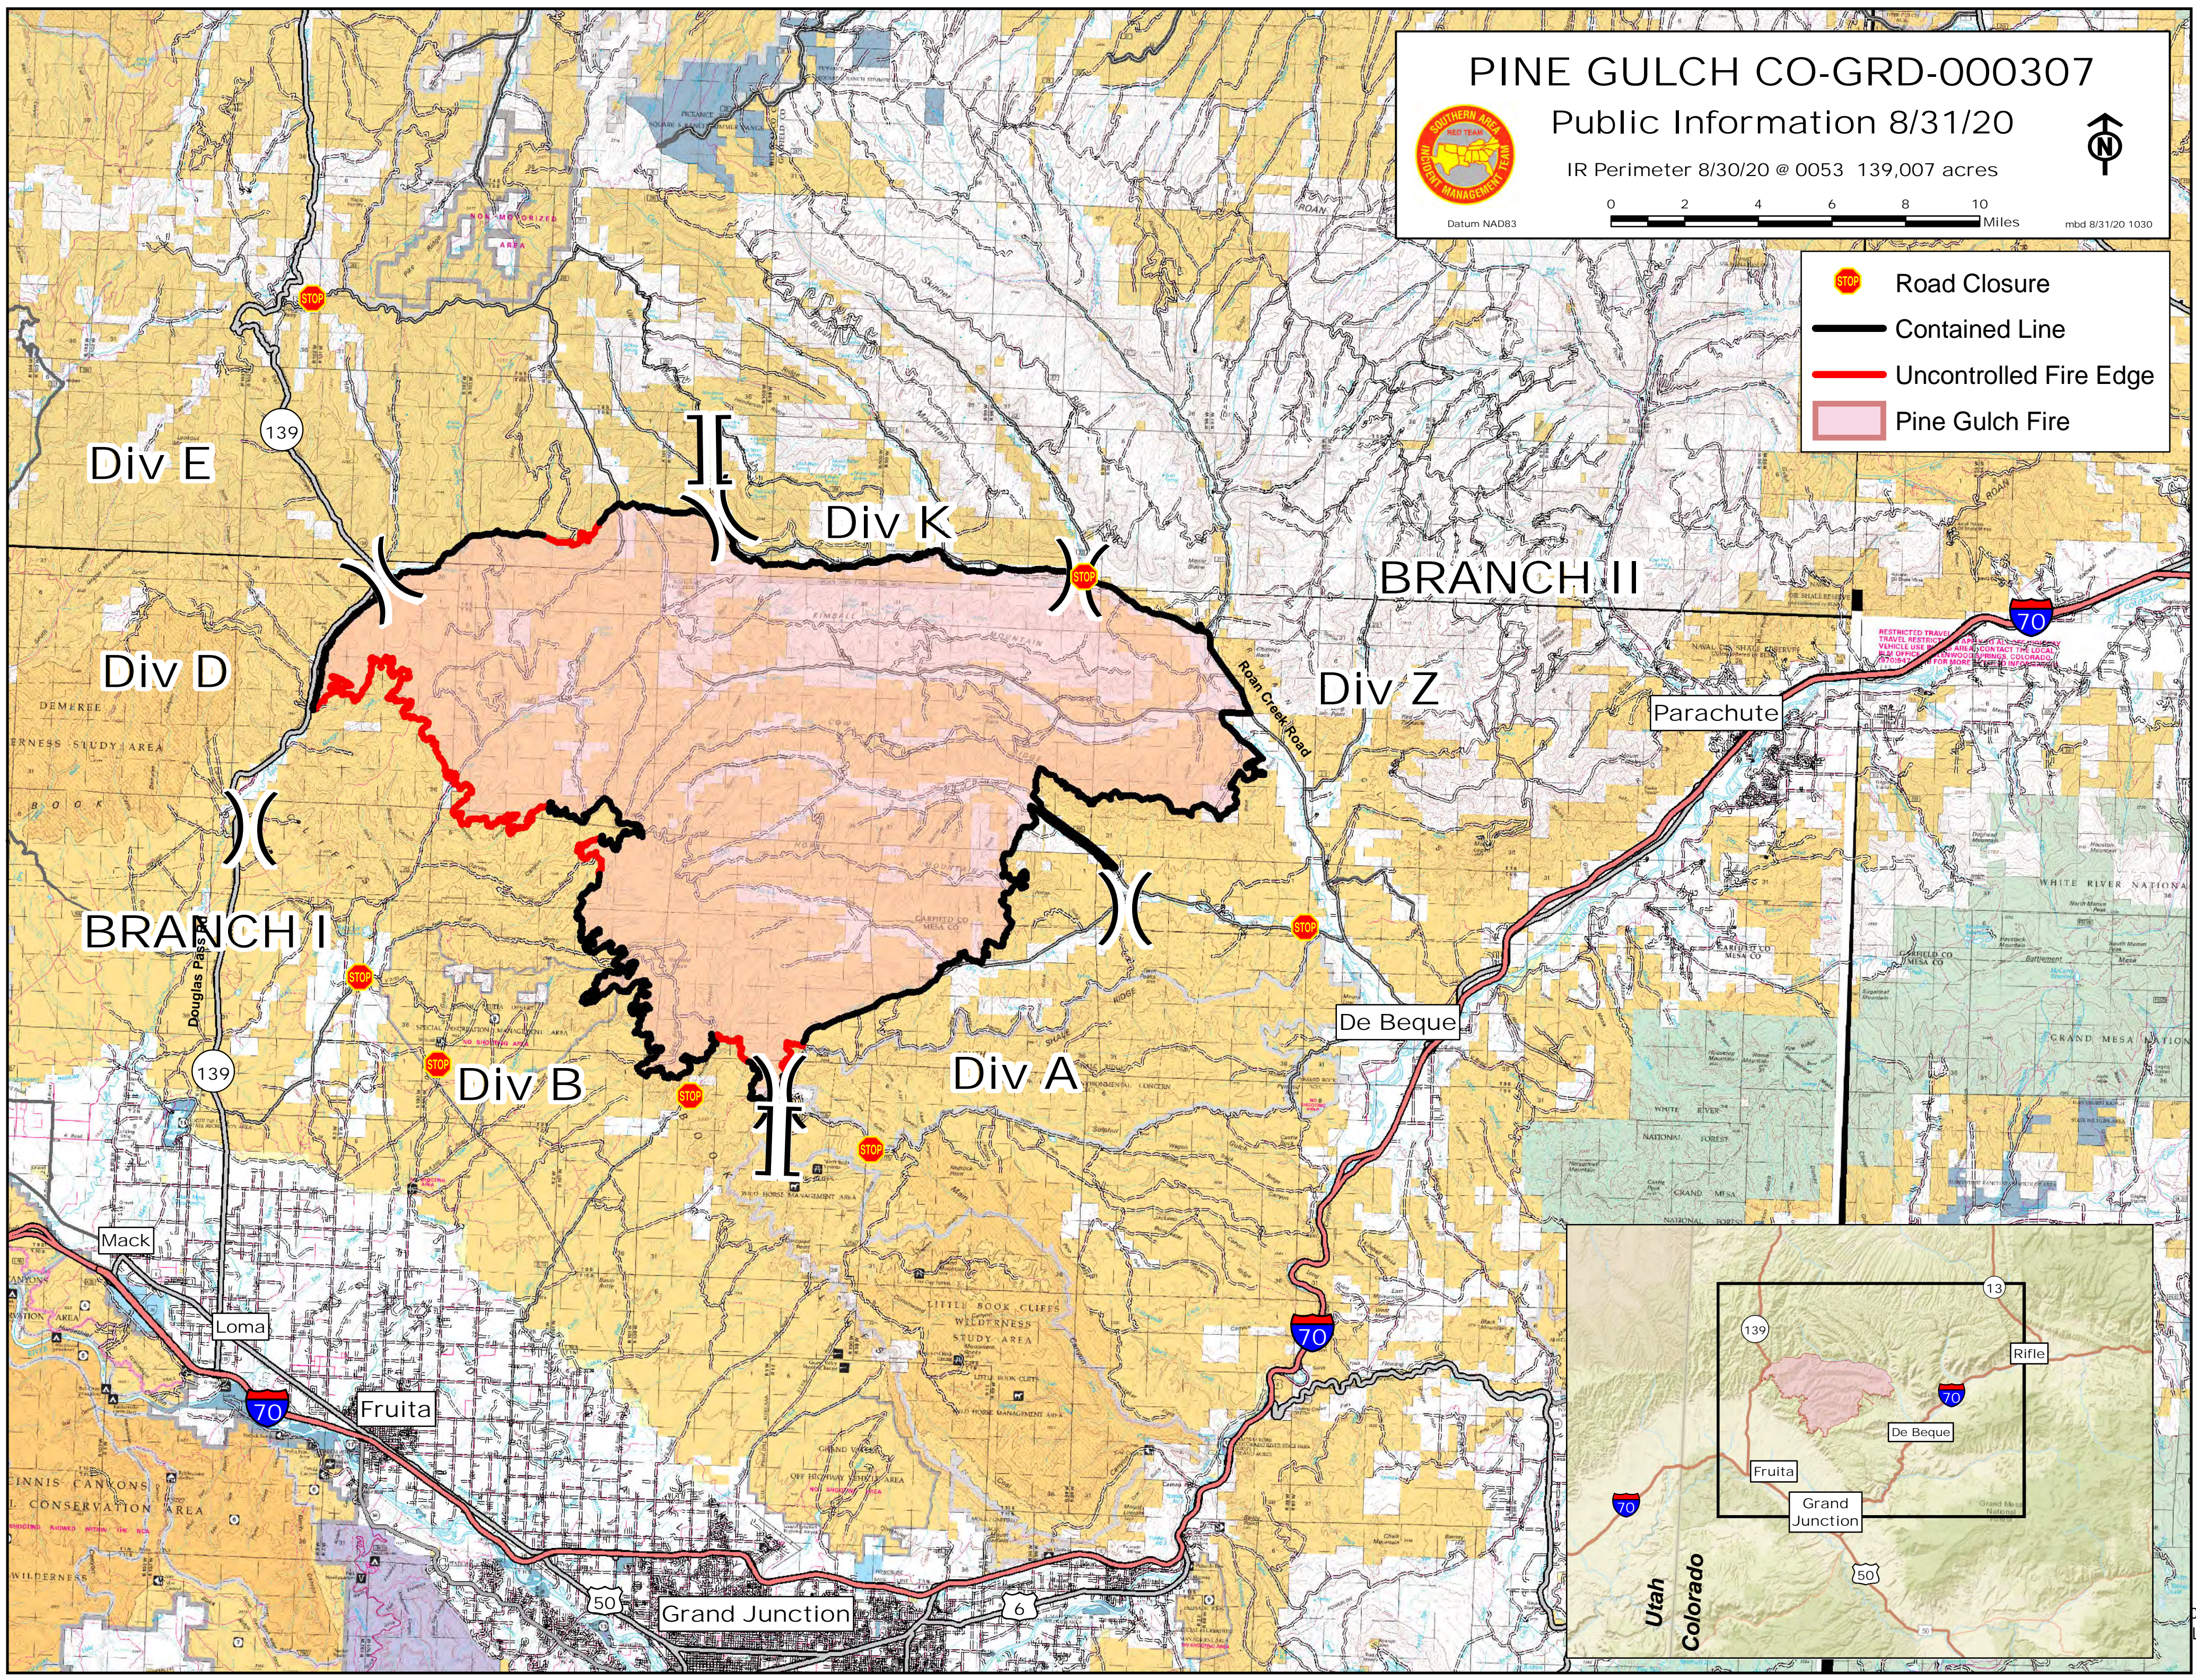

PINE GULCH CO-GRD-000307

Public Information 8/31/20

IR Perimeter 8/30/20 @ 0053 139,007 acres

Datum NAD83

mbd 8/31/20 1030

- Road Closure
- Contained Line
- Uncontrolled Fire Edge
- Pine Gulch Fire

RESTRICTED TRAVEL
TRAVEL RESTRICTIONS APPLY AT ALL TIMES
VEHICLE USE IN PINE GULCH FIRE AREA
IS OFFICERS DISCRETION. GRAND JUNCTION
OFFICE FOR MORE INFORMATION.