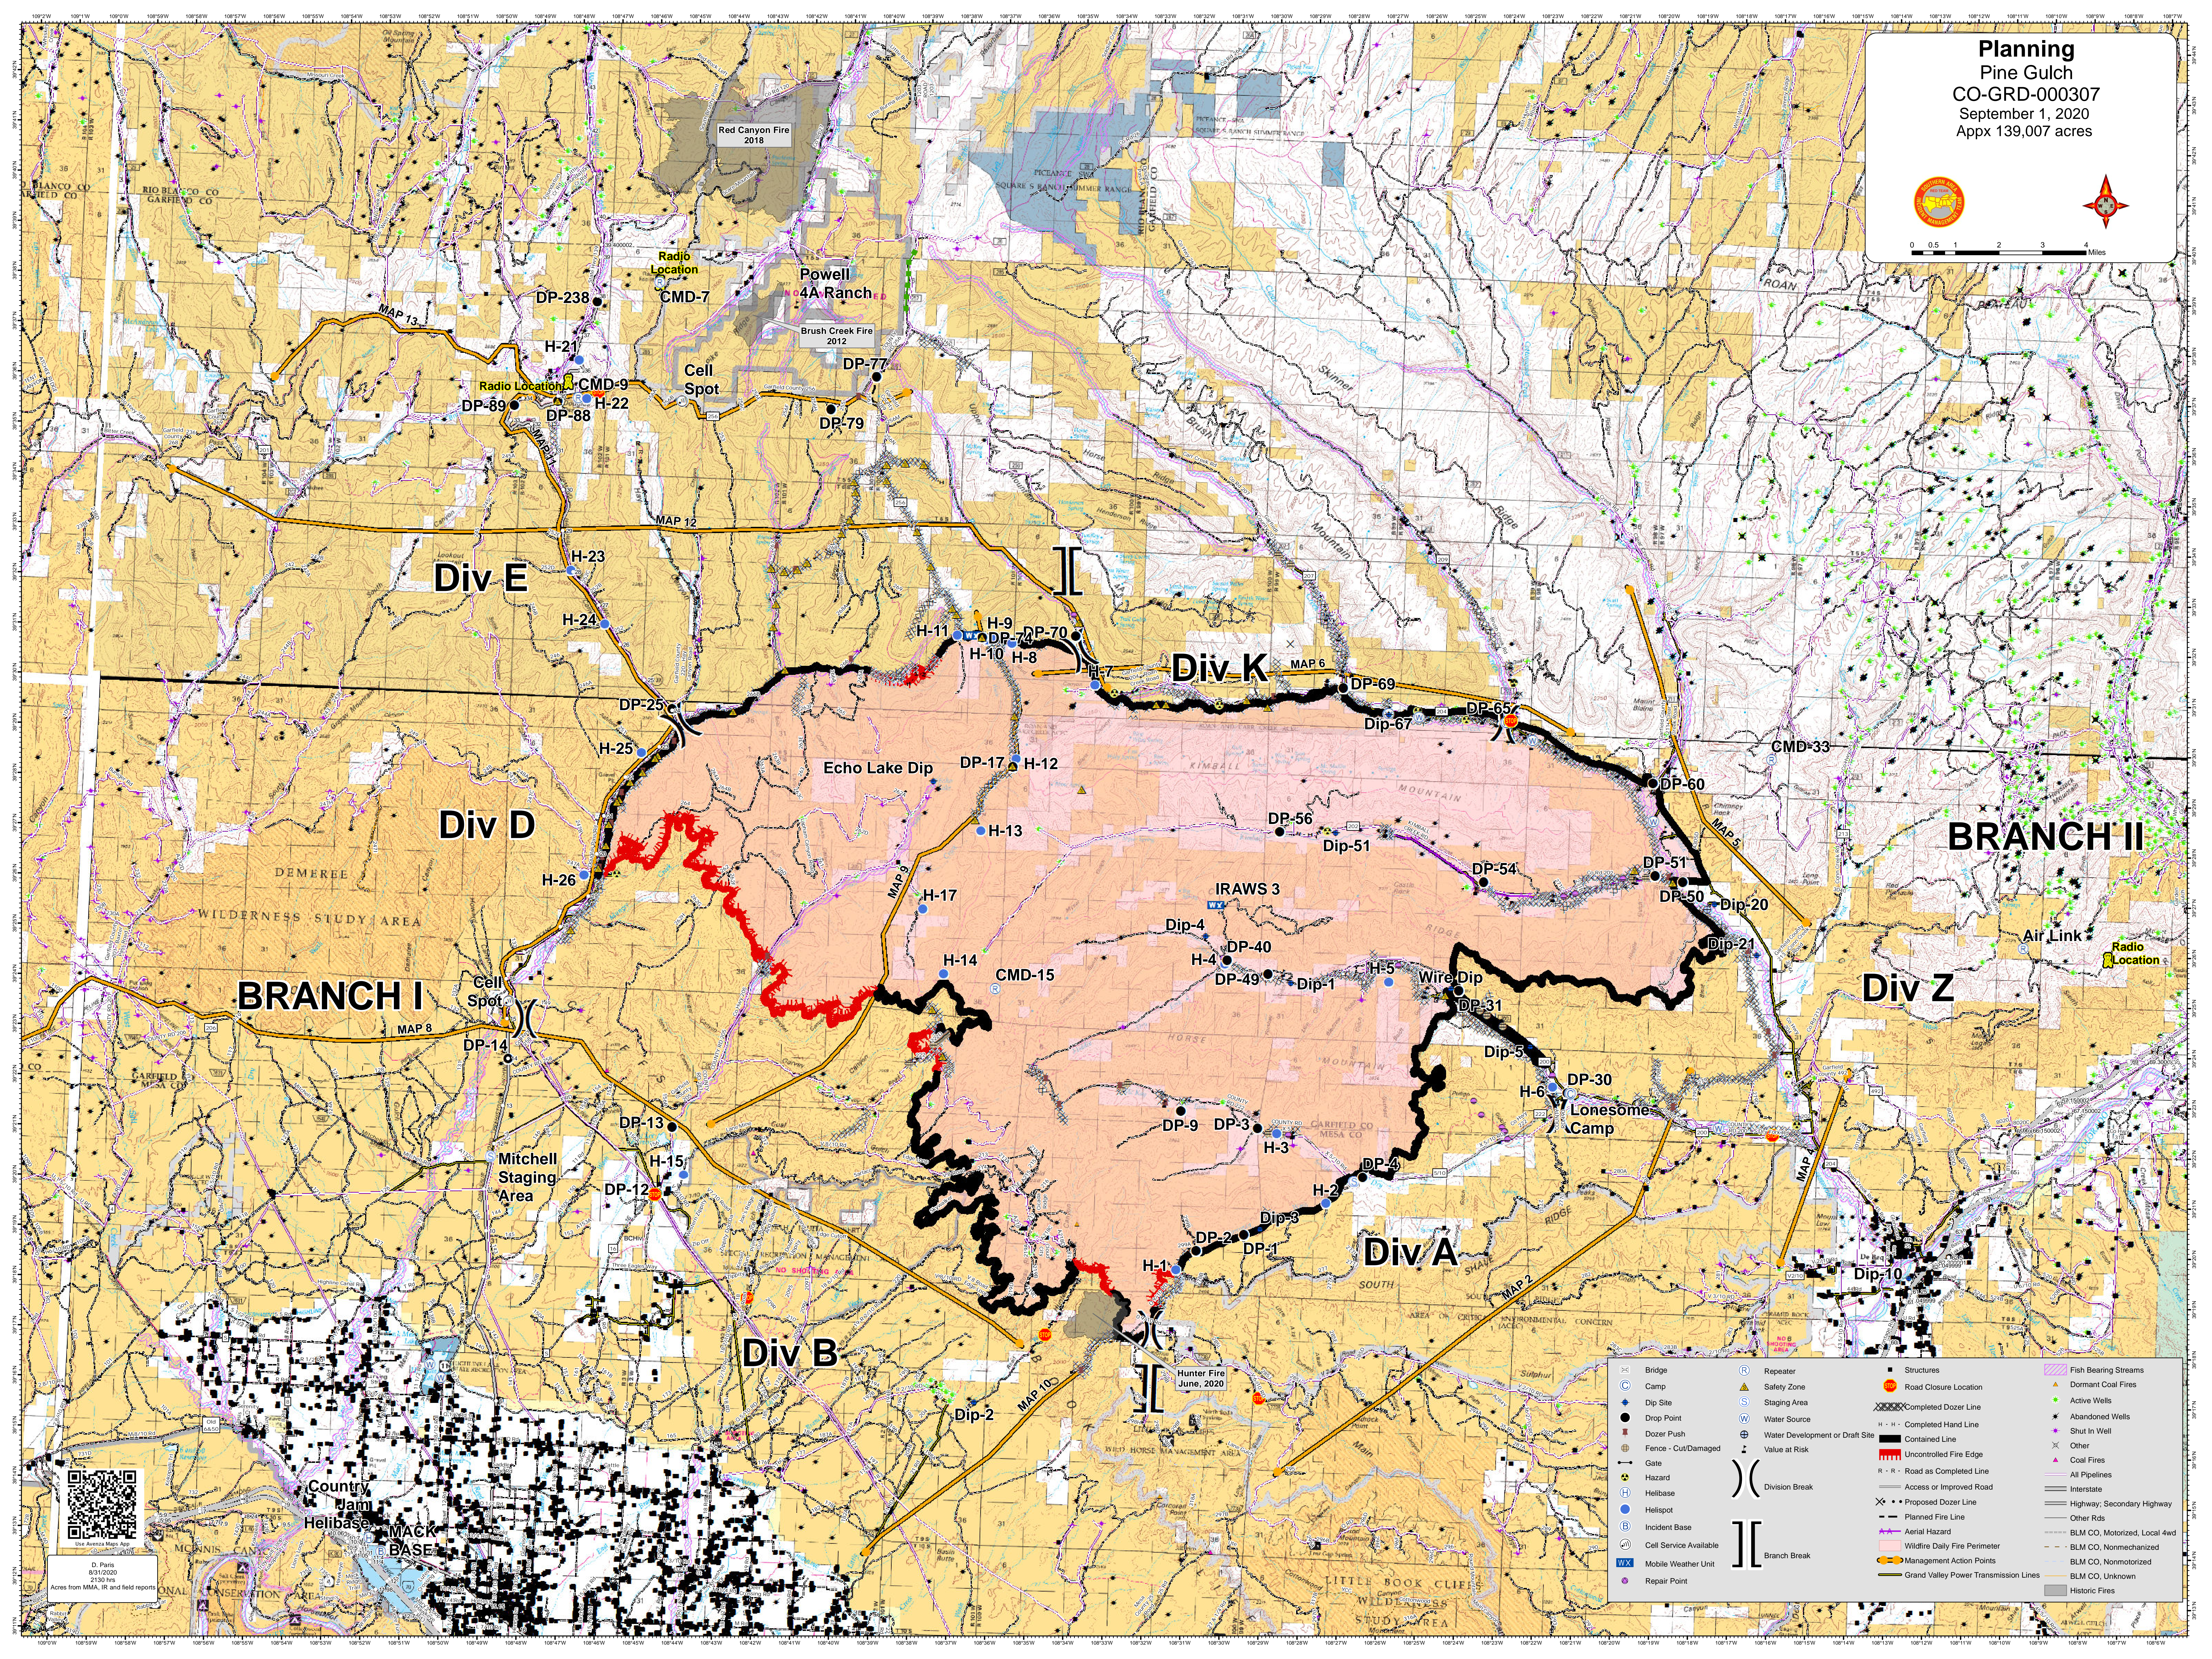

0 0.5 1 2 3 4 Miles

	Bridge		Repeater		Structure		Fish Bearing Streams
	Camp		Safety Zone		Road Closure Location		Dormant Coal Fires
	Dip Site		Staging Area		Completed Dozer Line		Active Wells
	Drop Point		Water Source		Shut In Well		Abandoned Wells
	Dozer Push		Water Development or Draft Site		Other		Coal Fires
	Fence - Cut/Damaged		Uncontrolled Fire Edge		All Pipelines		Wildfire Daily Fire Perimeter
	Hazard		Access or Improved Road		Interstate		BLM CO, Motorized, Local 4wd
	Helibase		Proposed Dozer Line		BLM CO, Nonmechanized		BLM CO, Nonmotorized
	Helipod		Completed Hand Line		BLM CO, Unknown		Historic Fires
	Incident Base		Aerial Hazard				
	Cell Service Available		Wildfire Daily Fire Perimeter				
	Mobile Weather Unit		Management Action Points				
	Repair Point		Grand Valley Power Transmission Lines				

Country Jam  
Helibase  
MACK BASE

D Paris  
8/31/2020  
2130 hrs  
Acres from MMA, IR and field reports