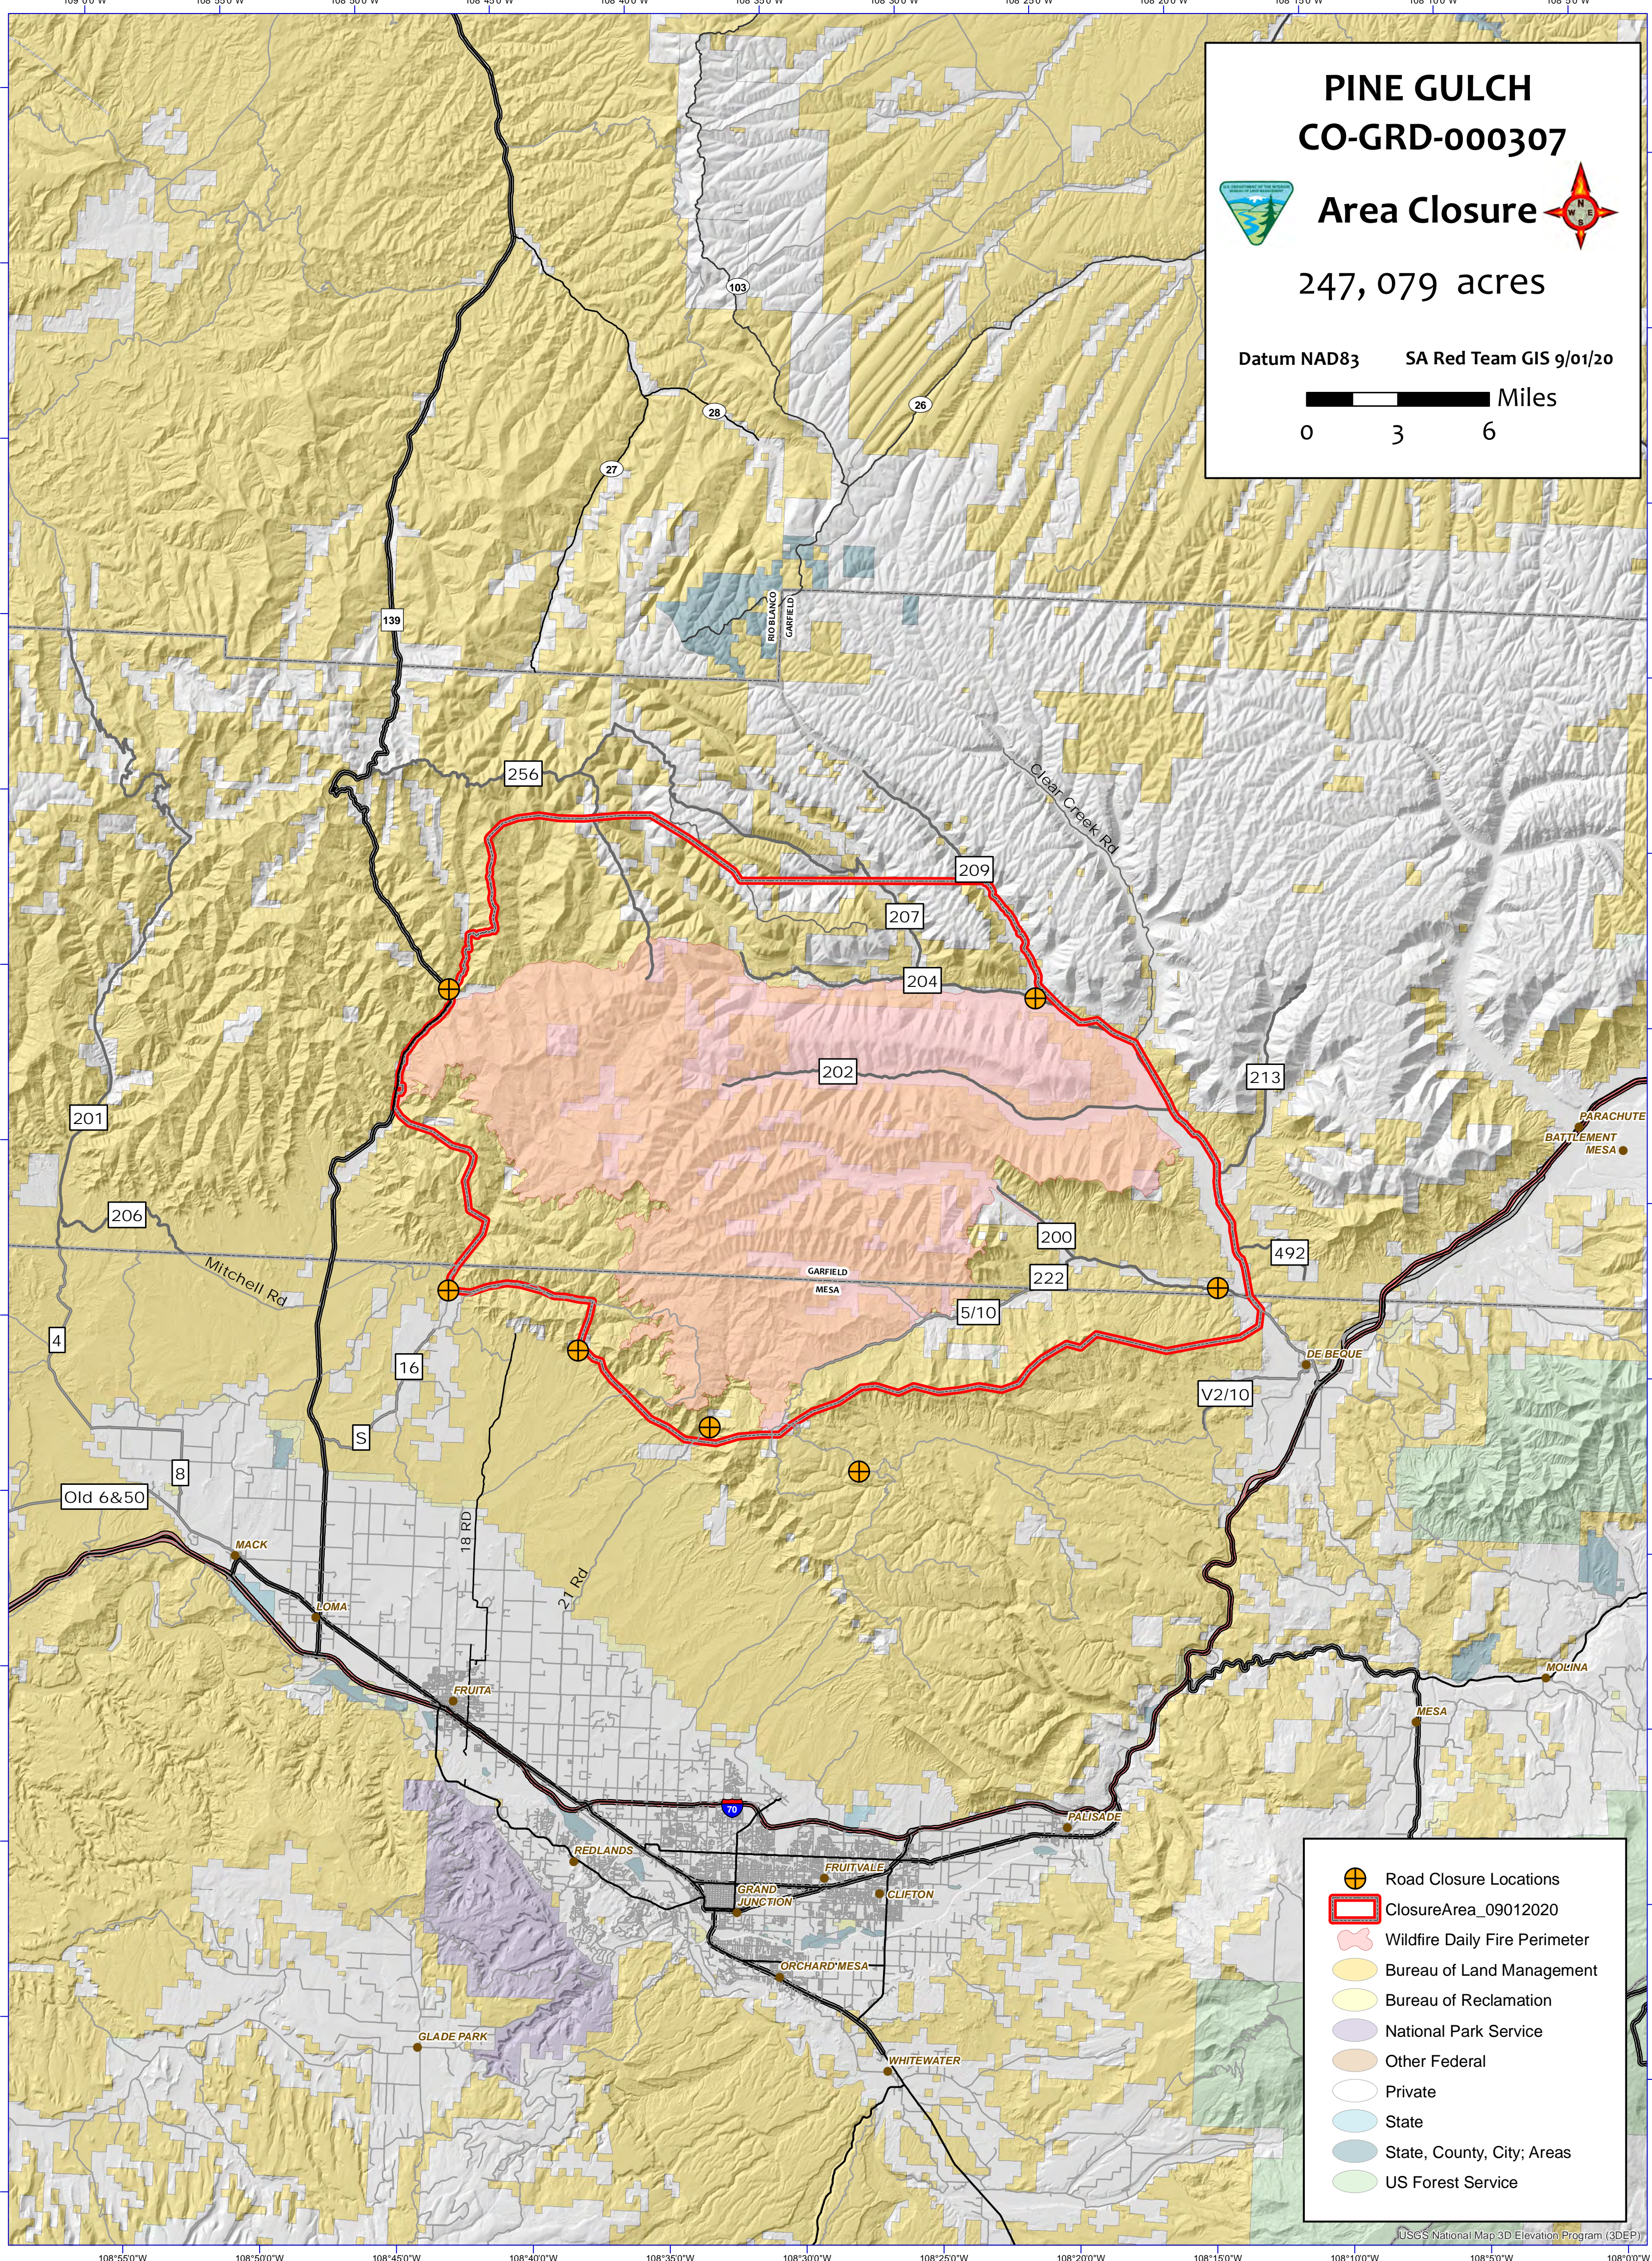

PINE GULCH CO-GRD-000307

Area Closure

247,079 acres

Datum NAD83 SA Red Team GIS 9/01/20

- Road Closure Locations
- ClosureArea_09012020
- Wildfire Daily Fire Perimeter
- Bureau of Land Management
- Bureau of Reclamation
- National Park Service
- Other Federal
- Private
- State
- State, County, City; Areas
- US Forest Service