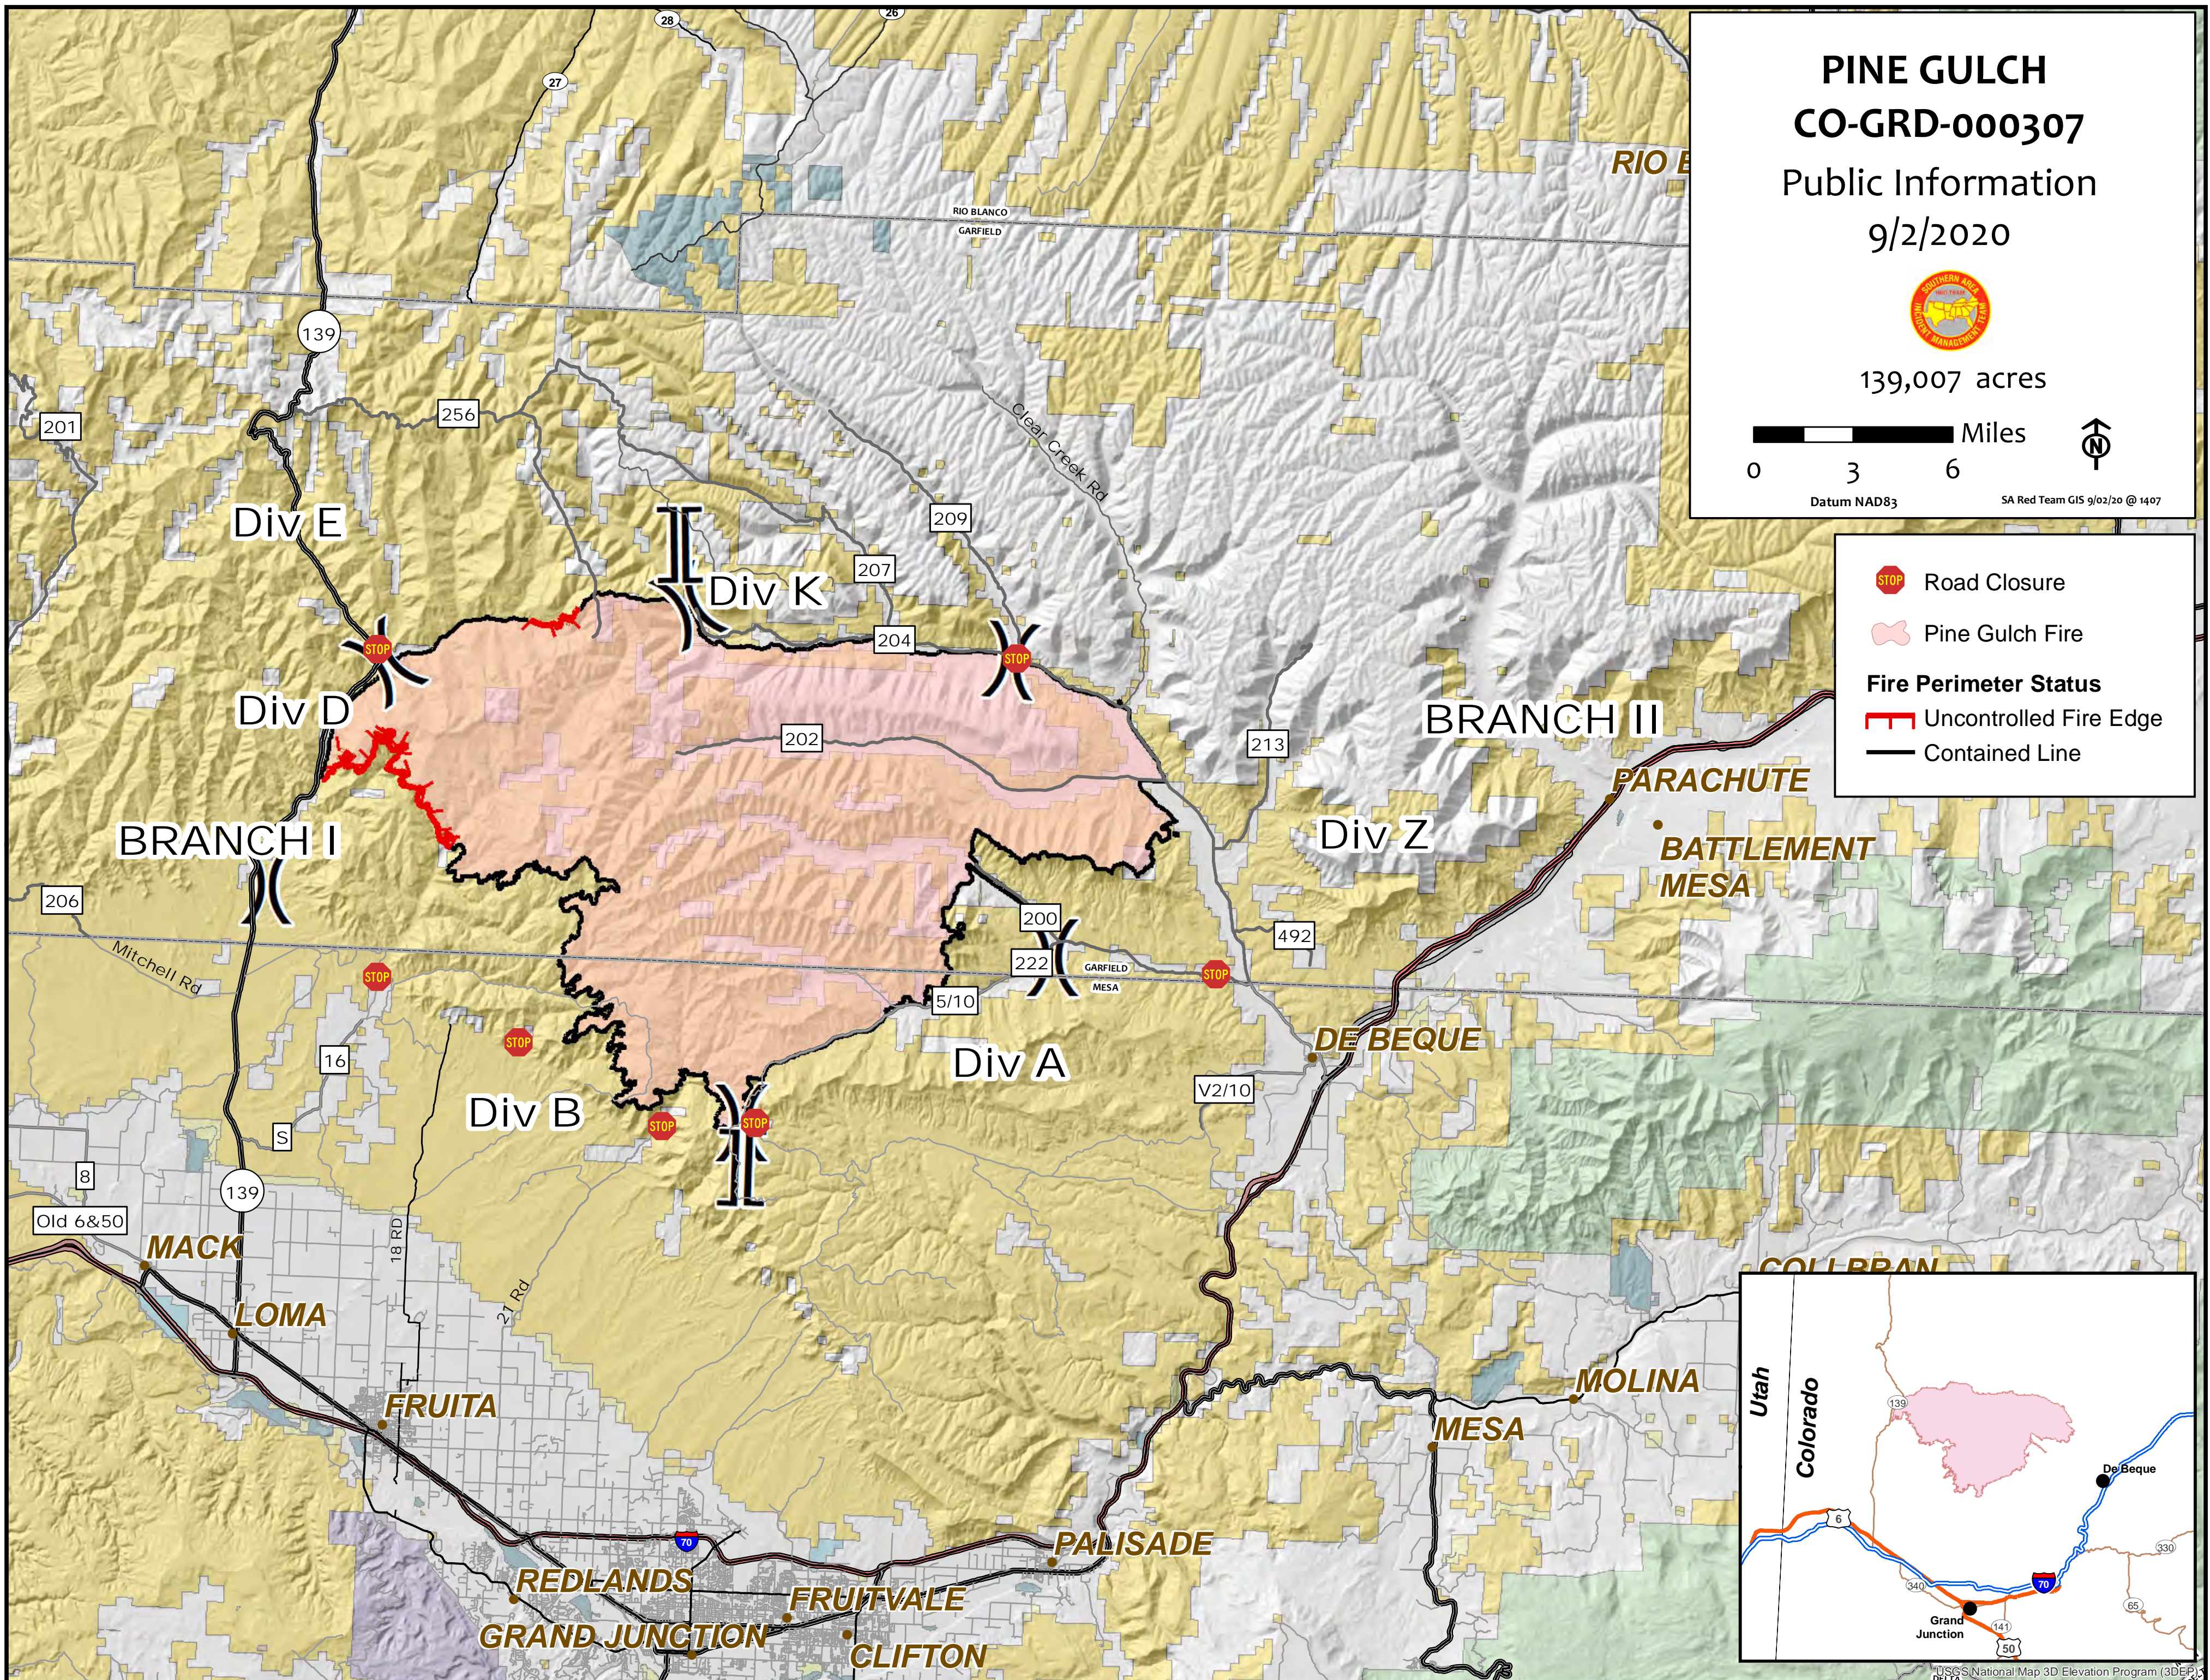

PINE GULCH
CO-GRD-000307
Public Information
9/2/2020

139,007 acres

Datum NAD83 SA Red Team GIS 9/02/20 @ 1407

- Road Closure
- Pine Gulch Fire
- Fire Perimeter Status**
- Uncontrolled Fire Edge
- Contained Line

USGS National Map 3D Elevation Program (3DEP)