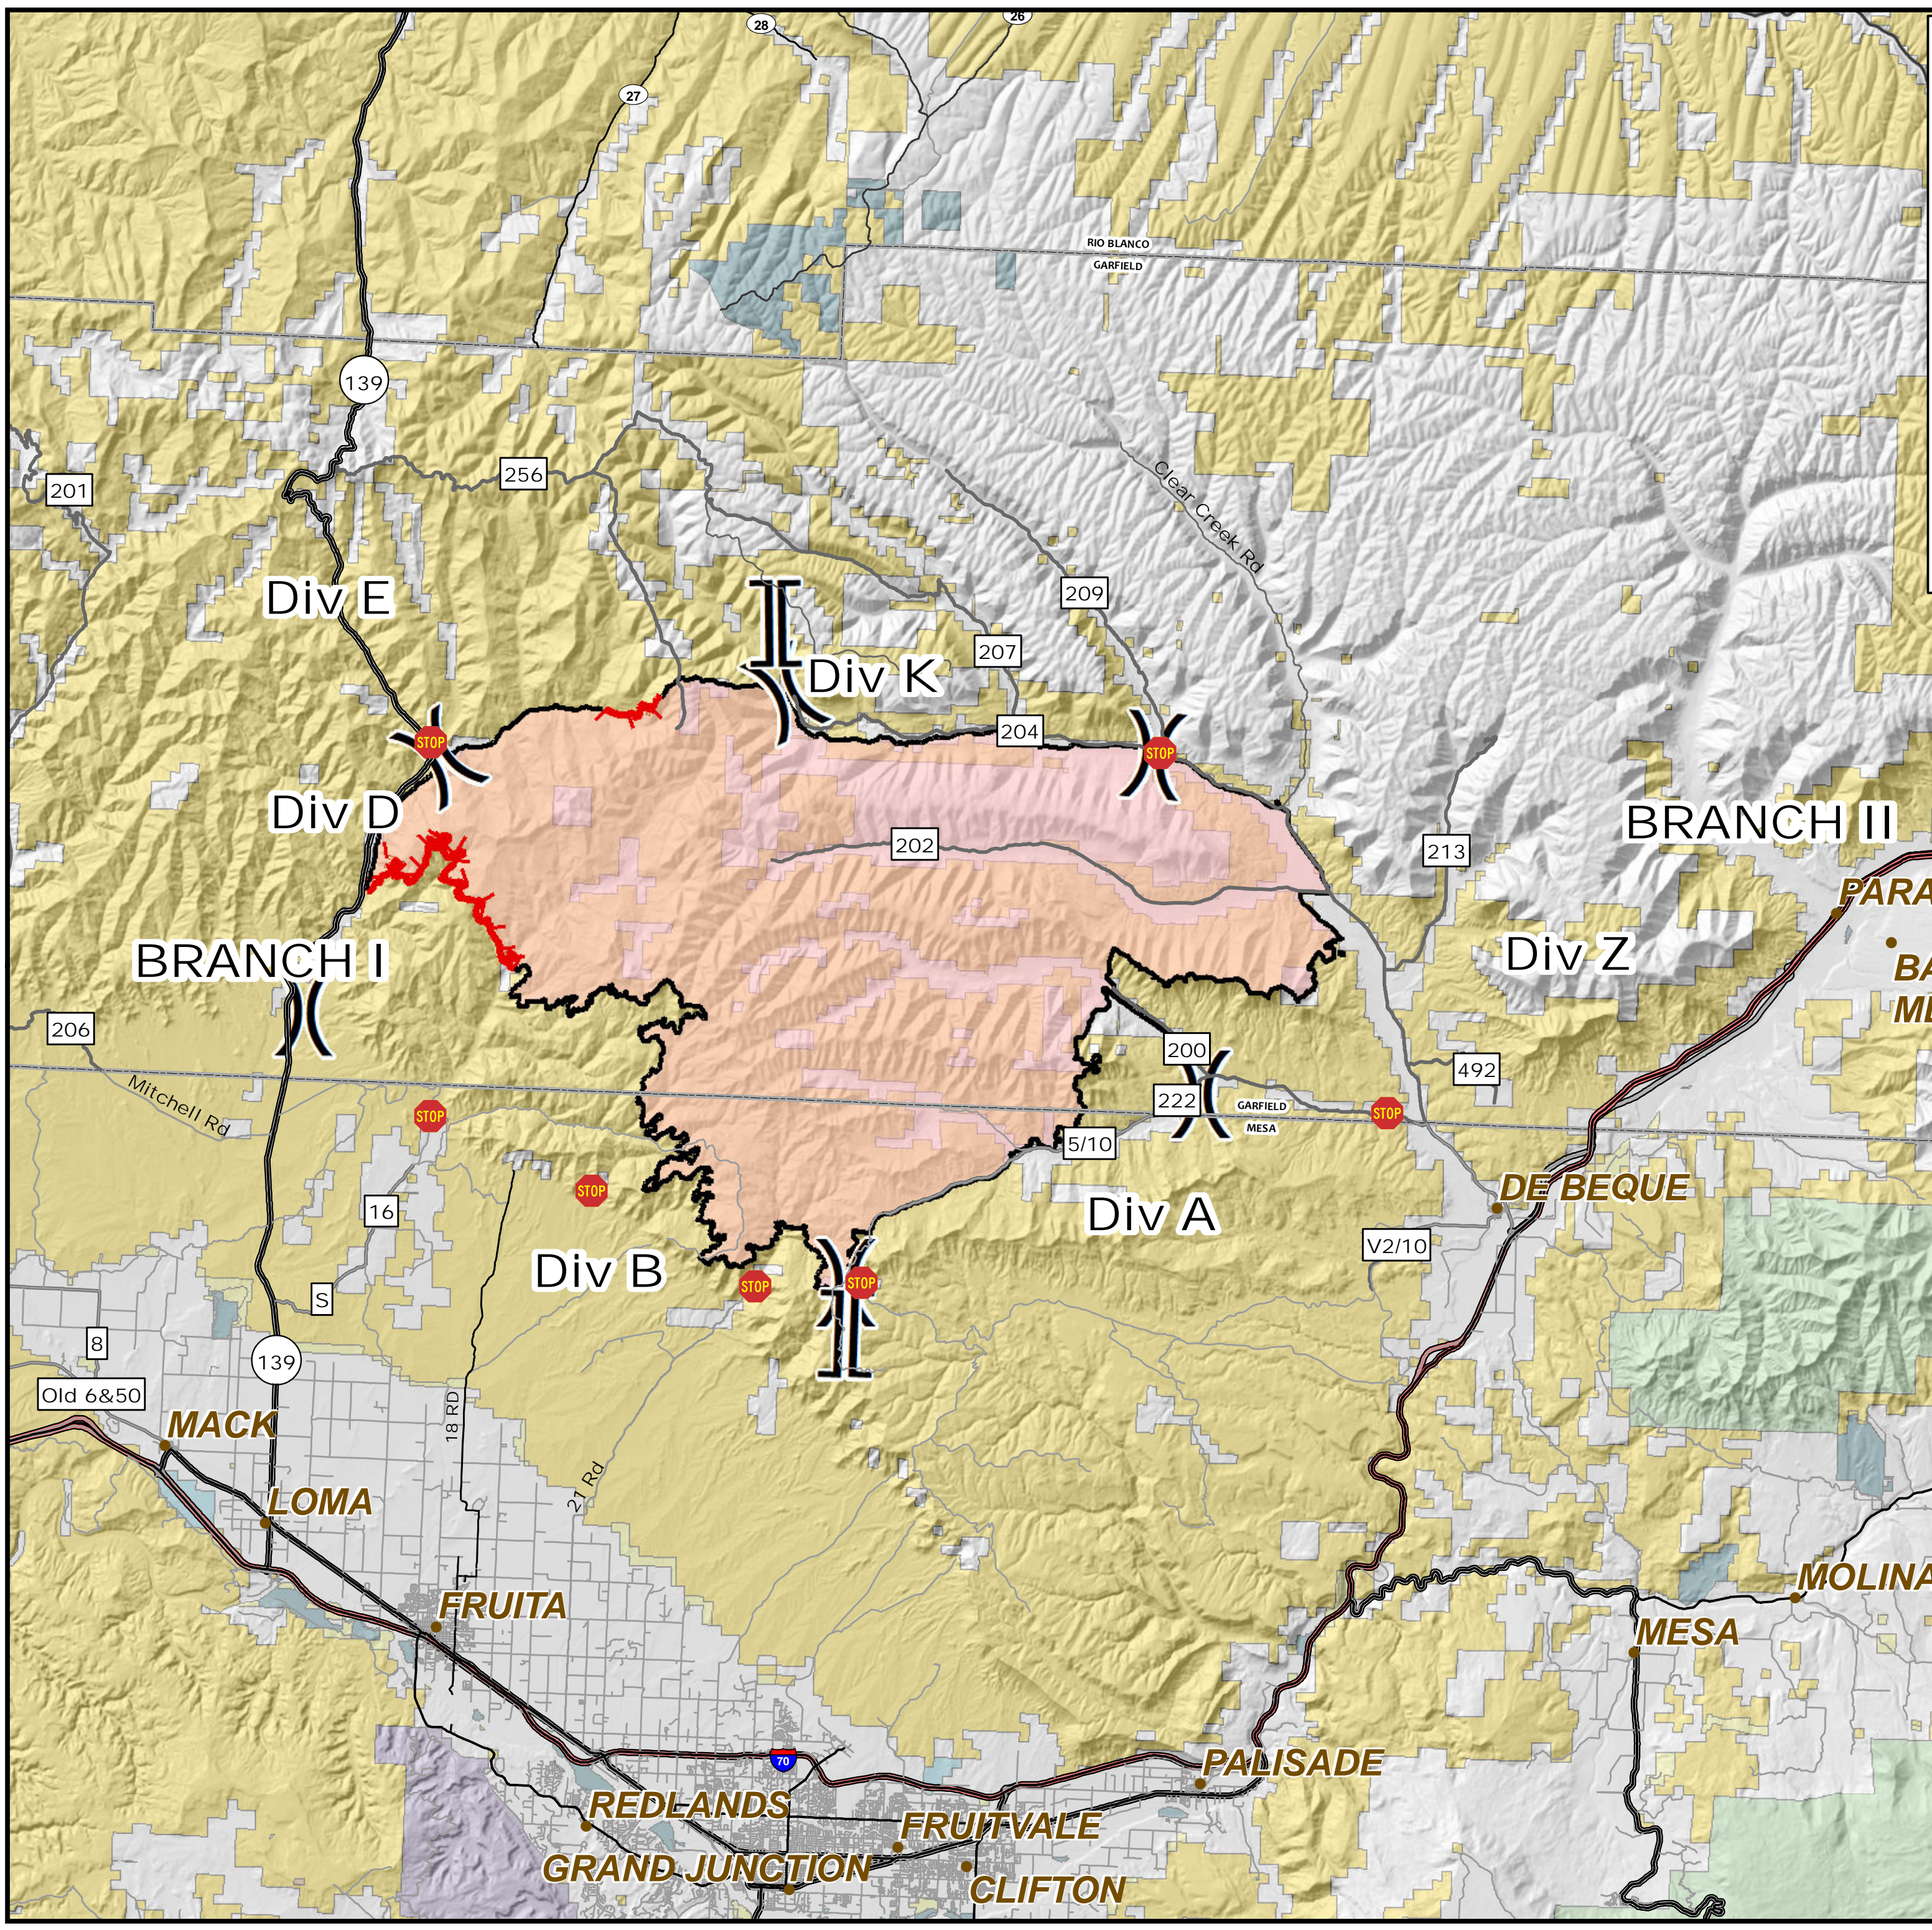

PINE GULCH
CO-GRD-000307
Public Information
9/4/2020

139,007 acres

Datum NAD83 SA Red Team GIS 9/03/20 @ 2019

Road Closure

Pine Gulch Fire

Fire Perimeter Status

Uncontrolled Fire Edge

Contained Line

USGS National Map 3D Elevation Program (3DEP)