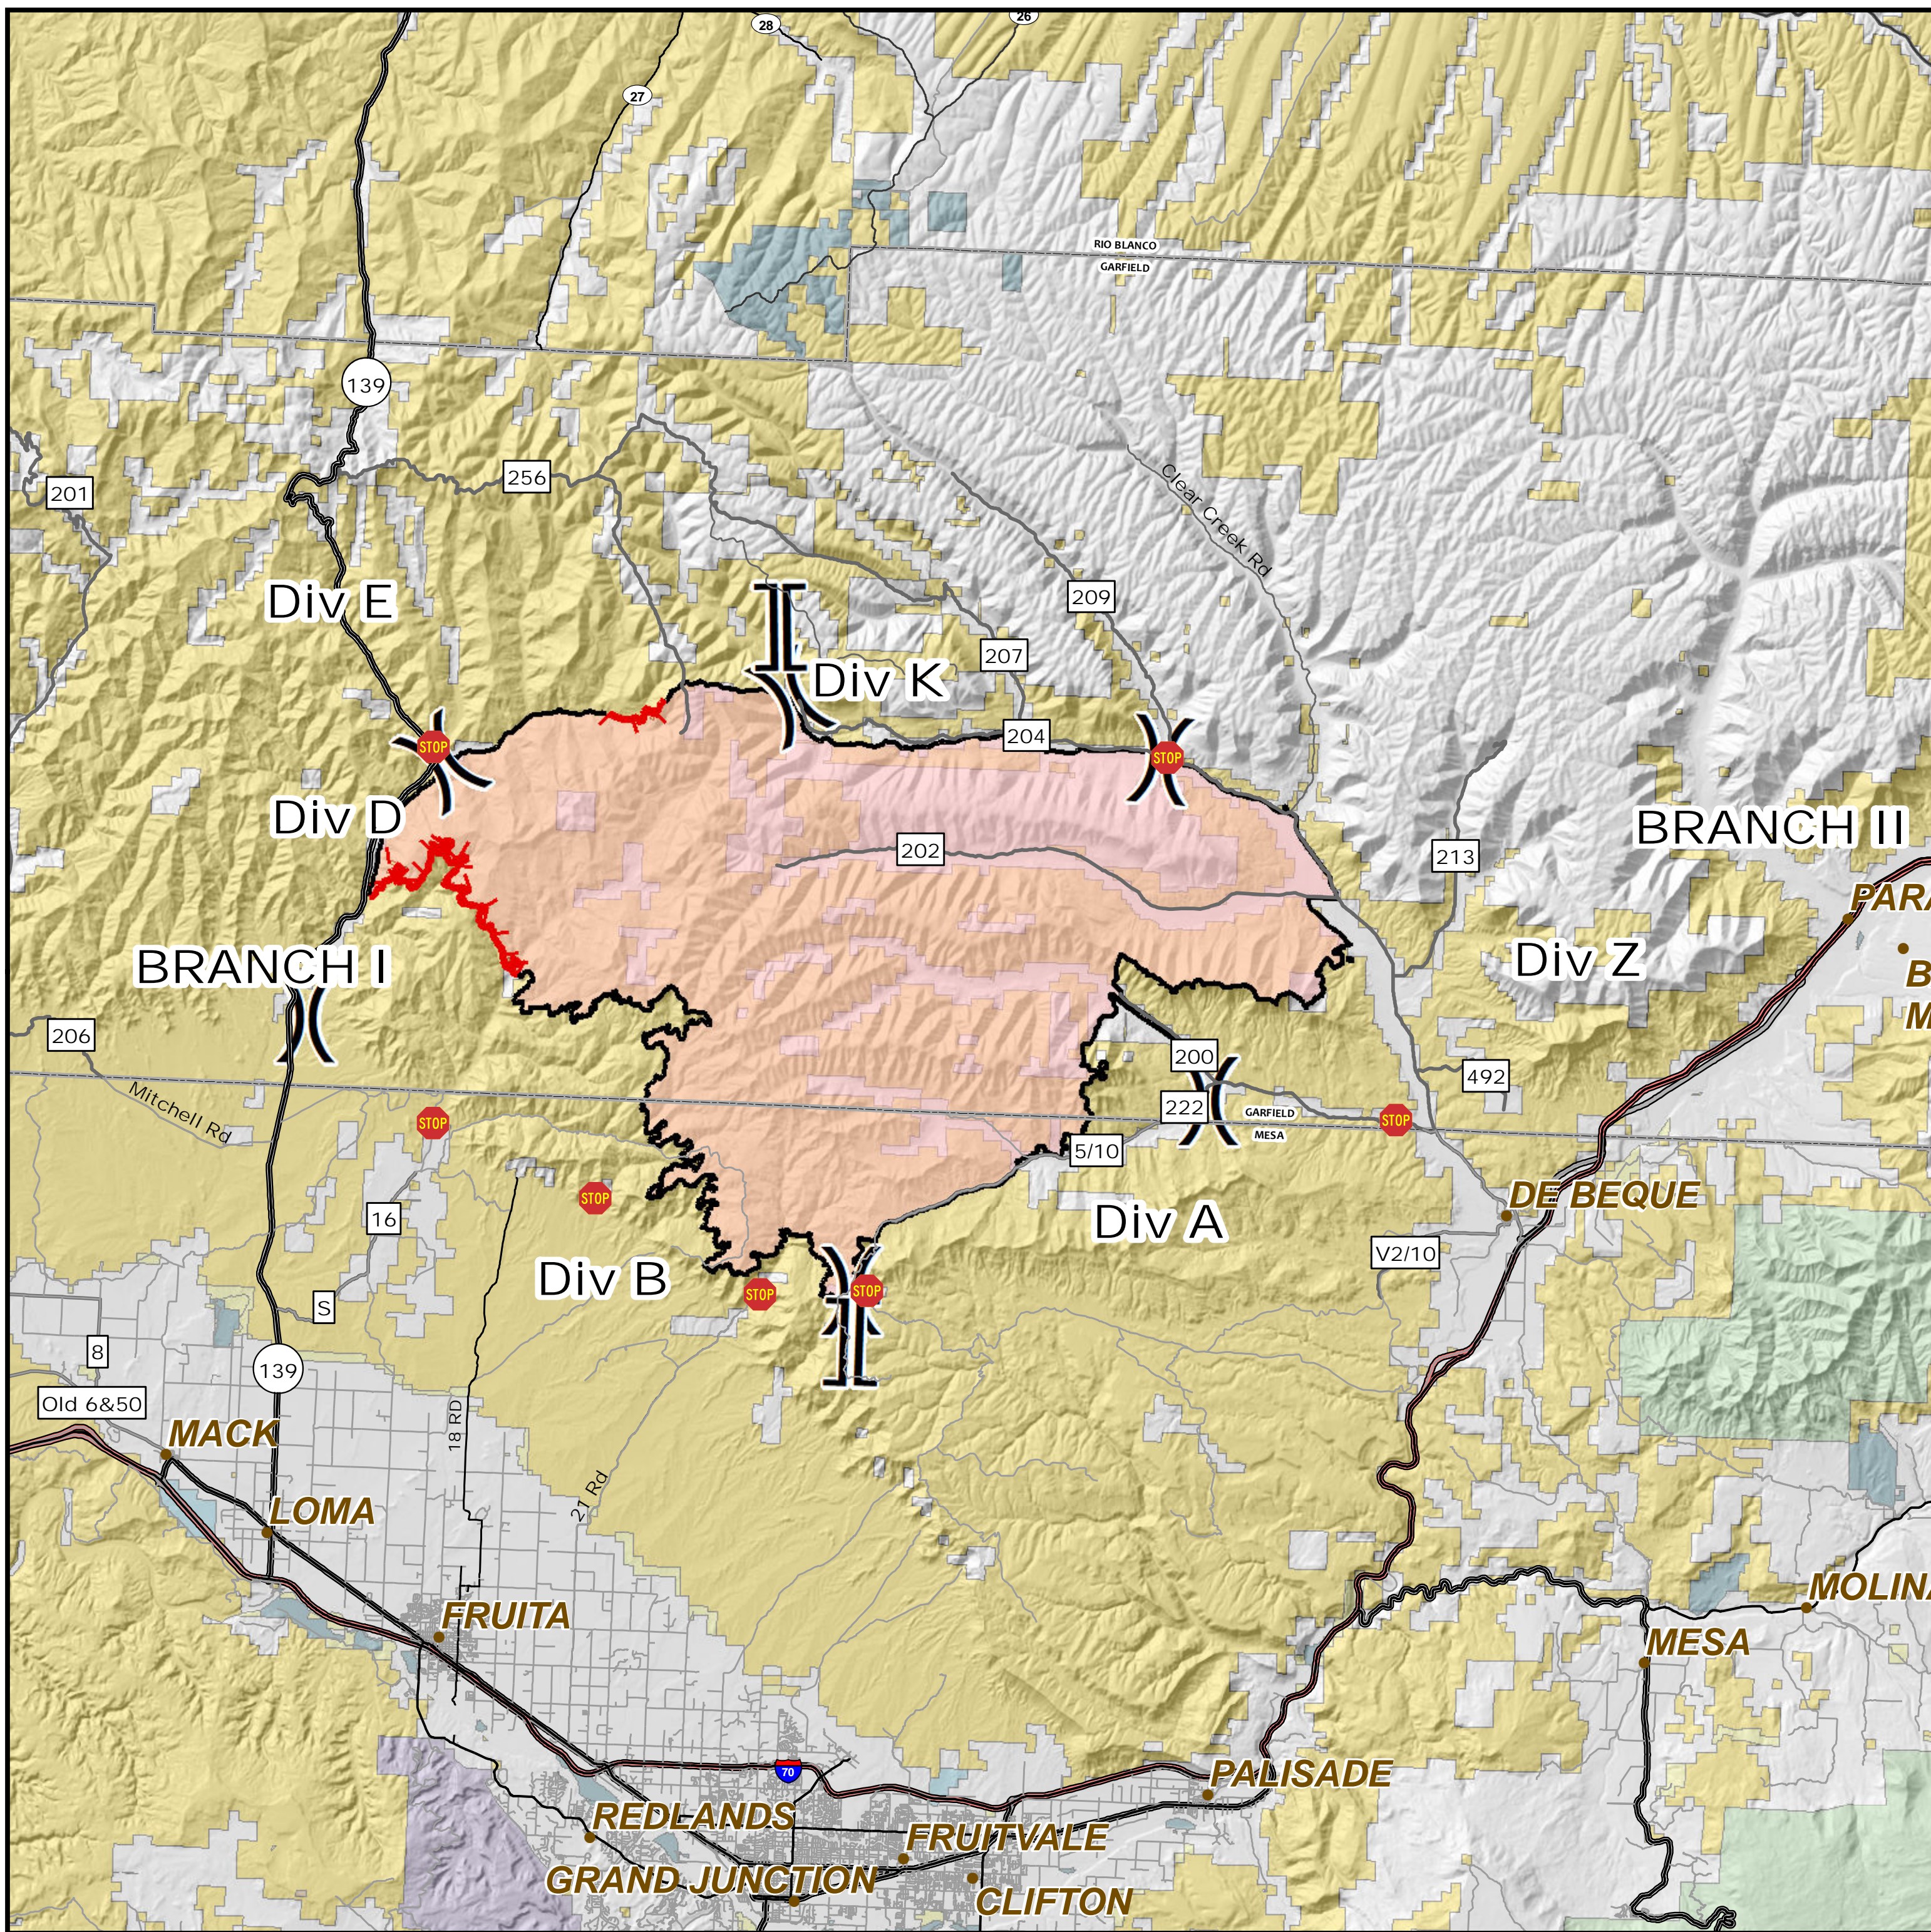

PINE GULCH
CO-GRD-000307
Public Information
9/5/2020

139,007 acres

Datum NAD83

SA Red Team GIS 9/04/20 @ 2039

- Road Closure
- Pine Gulch Fire
- Fire Perimeter Status**
- Uncontrolled Fire Edge
- Contained Line

USGS National Map 3D Elevation Program (3DEP)