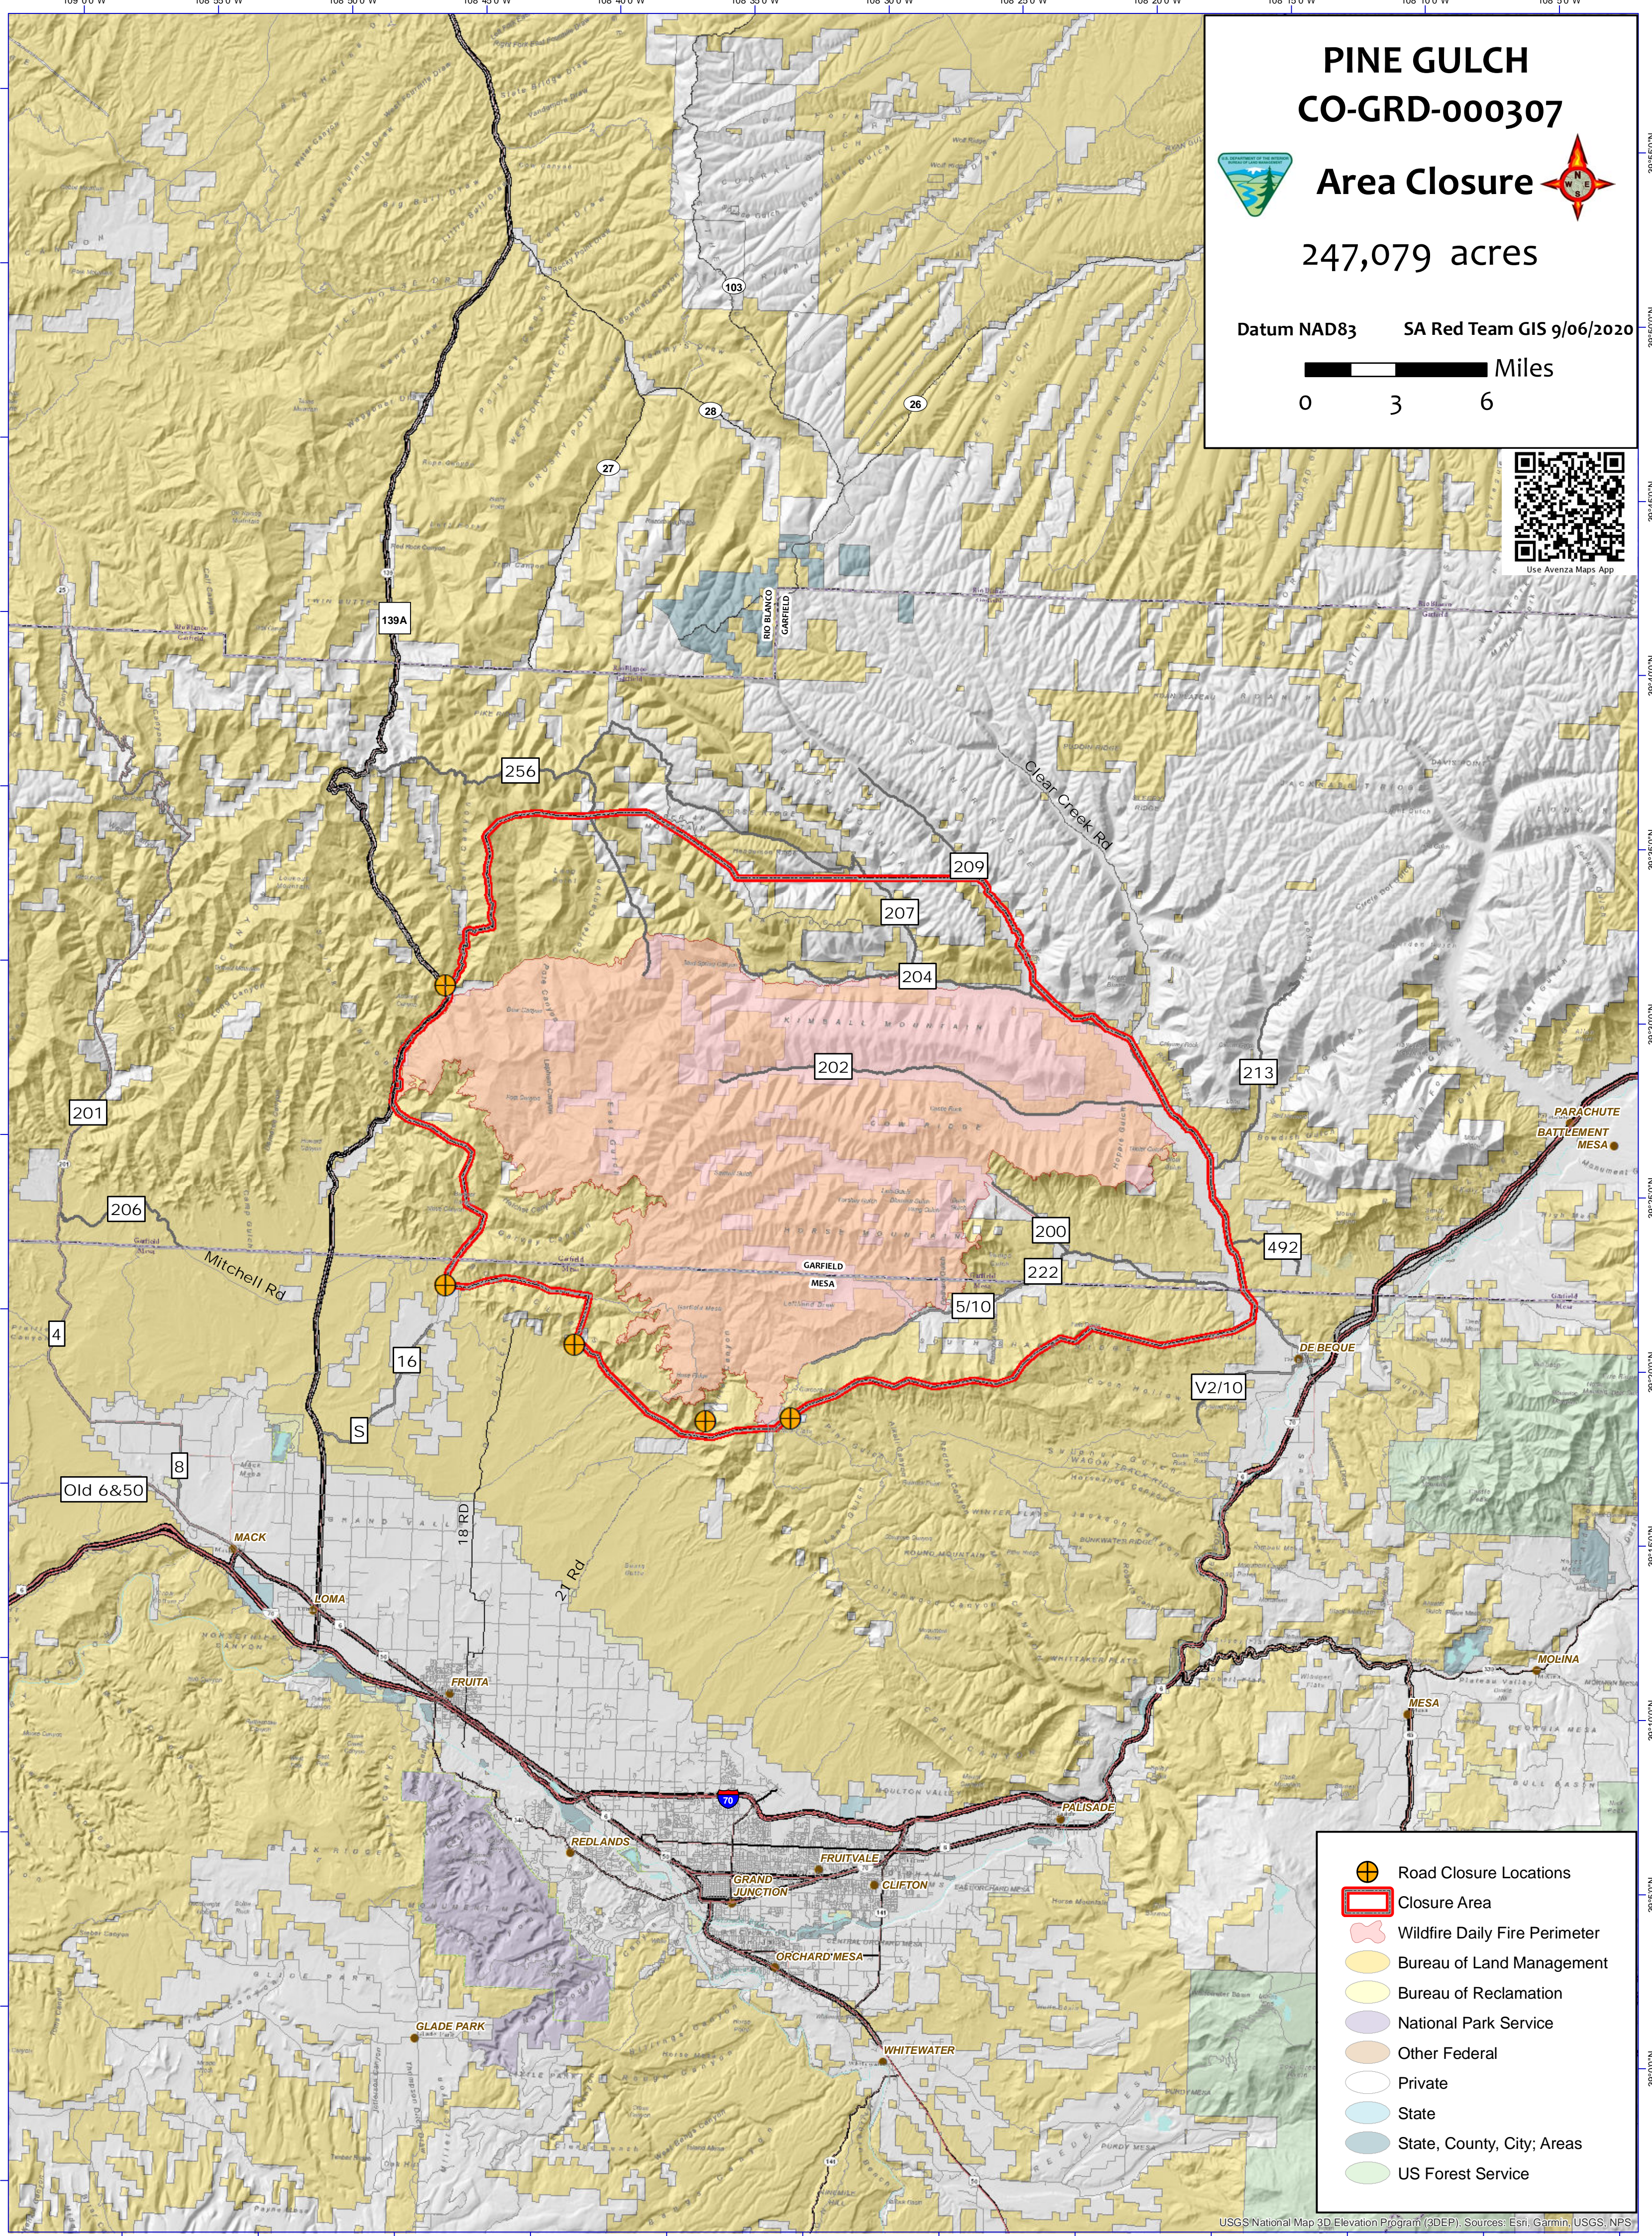

PINE GULCH CO-GRD-000307

Area Closure

247,079 acres

Datum NAD83 SA Red Team GIS 9/06/2020

Use Avenza Maps App

- Road Closure Locations
- Closure Area
- Wildfire Daily Fire Perimeter
- Bureau of Land Management
- Bureau of Reclamation
- National Park Service
- Other Federal
- Private
- State
- State, County, City; Areas
- US Forest Service