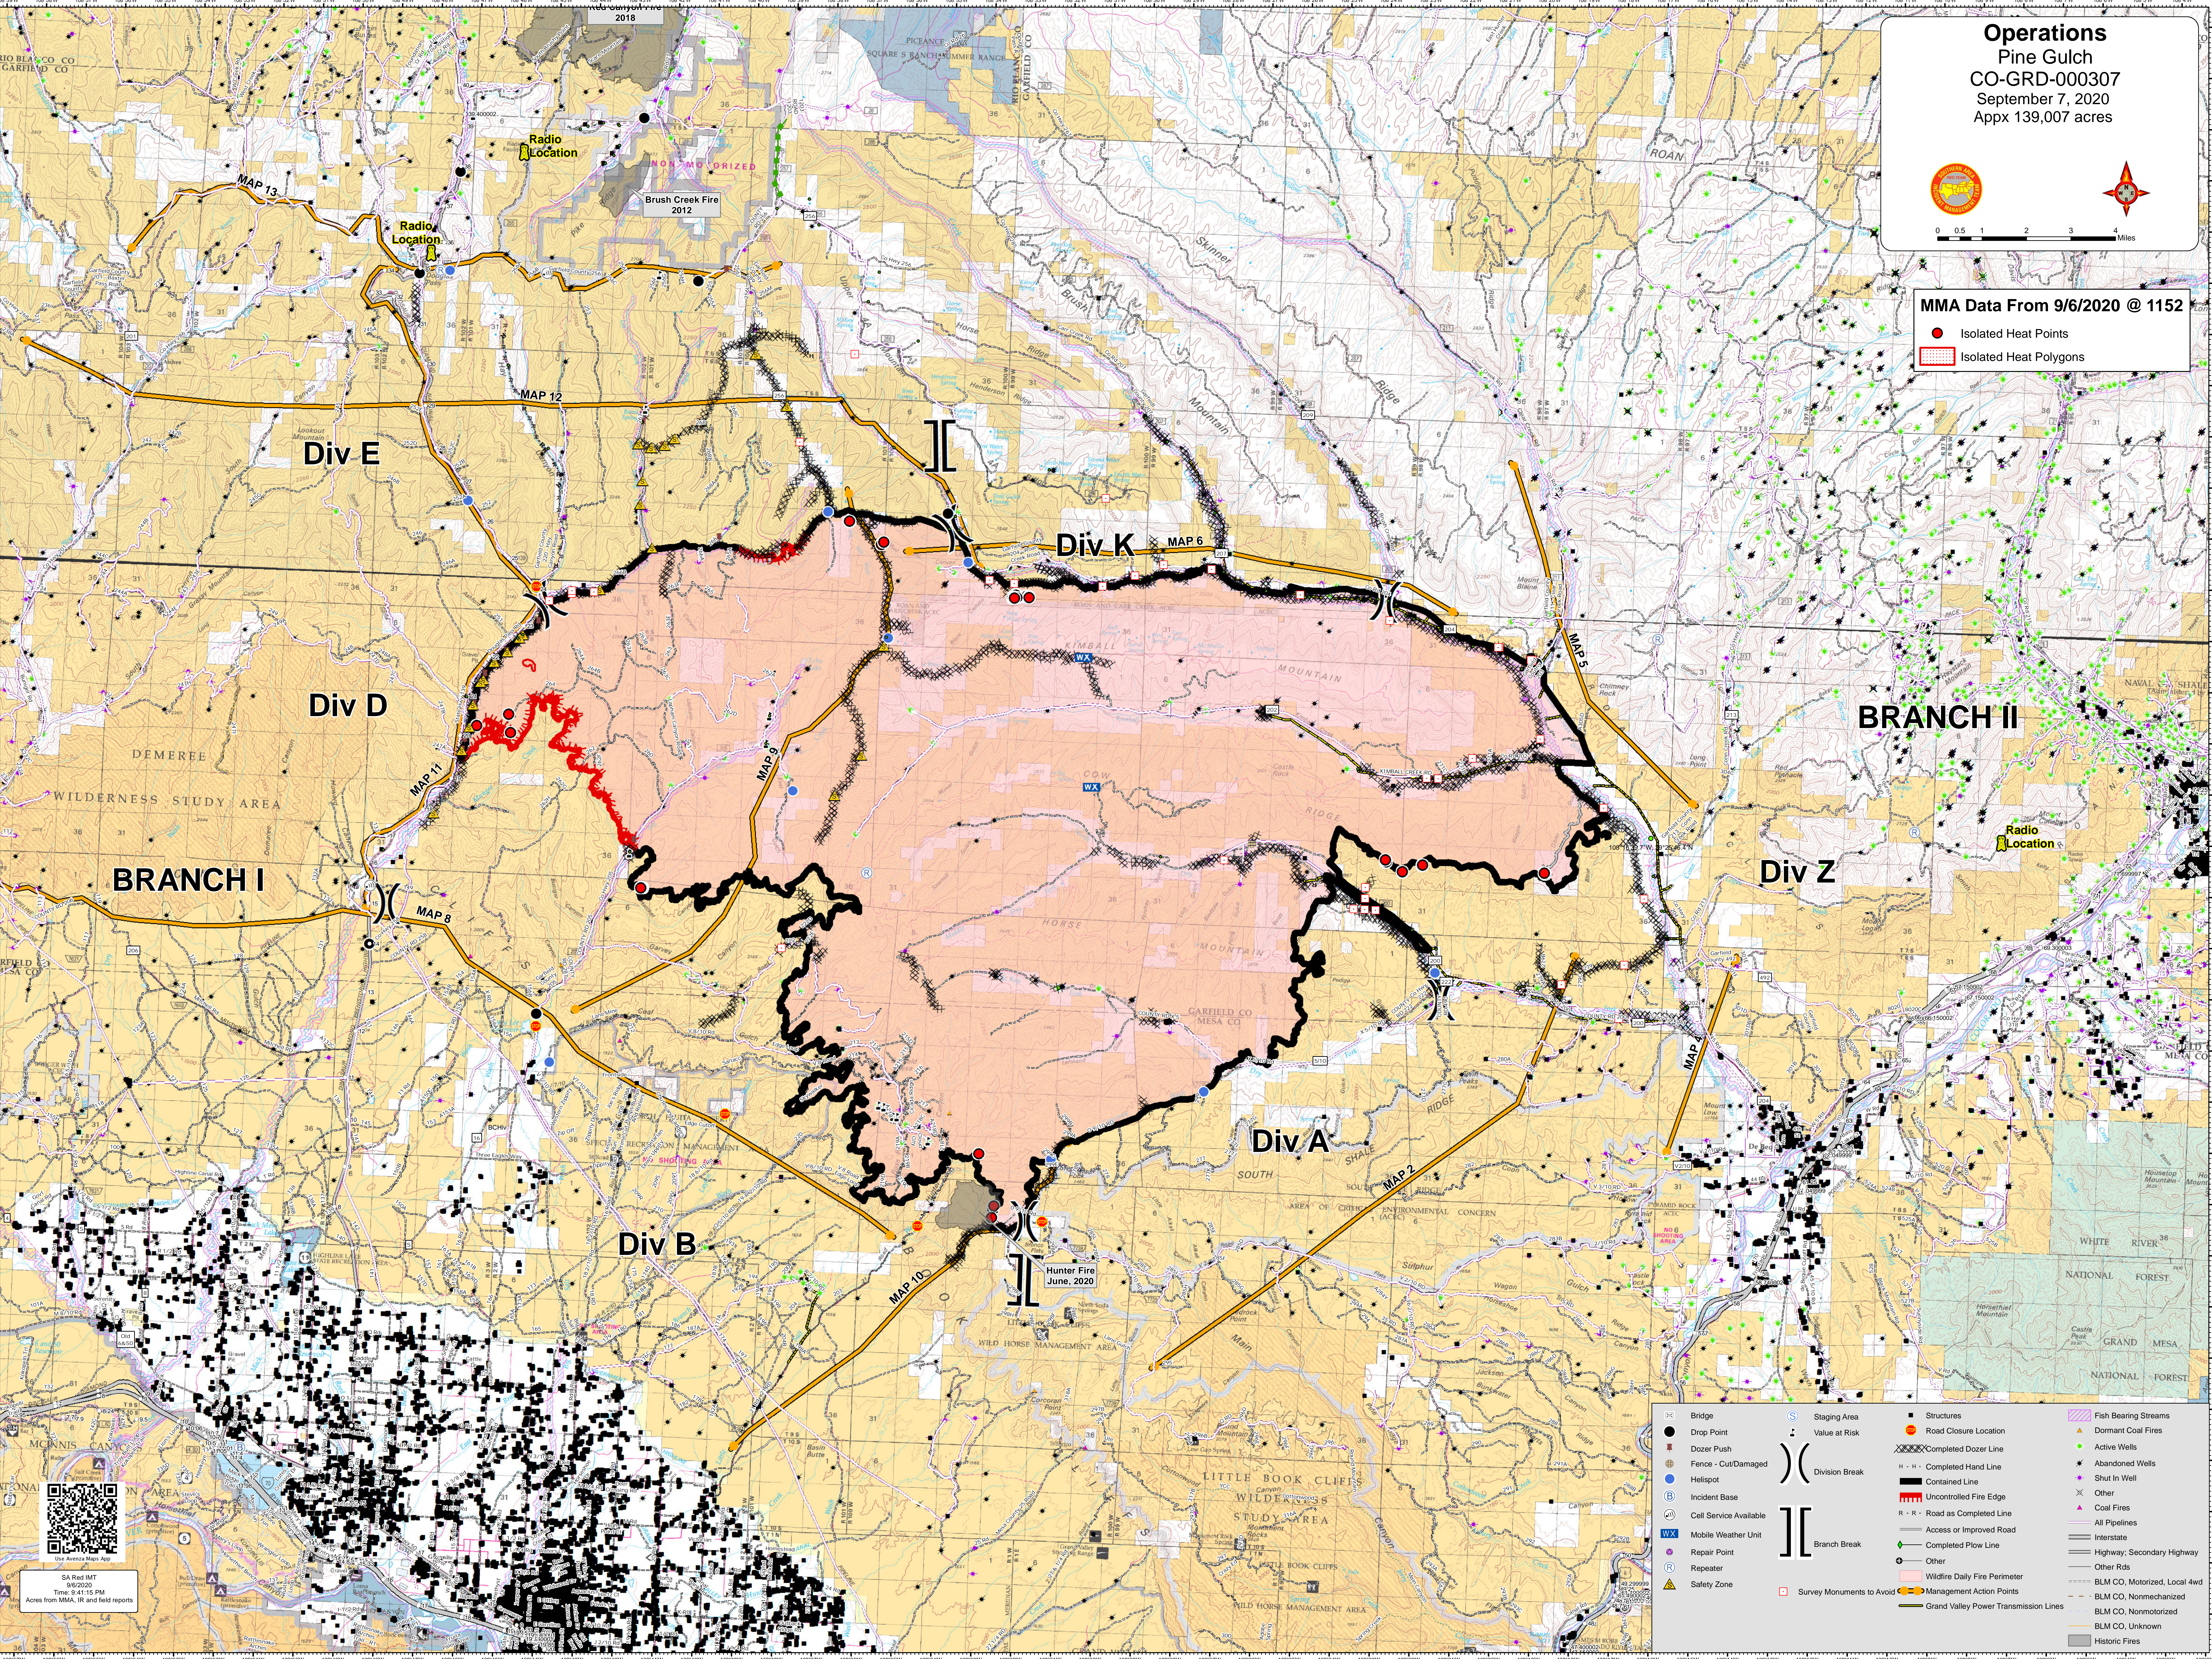

MMA Data From 9/6/2020 @ 1152

- Isolated Heat Points
- Isolated Heat Polygons

SA Red MIT
 9/6/2020
 Time: 9:41:15 PM
 Acres from MMA, IR and field reports

● Bridge	○ Staging Area	■ Structures	▨ Fish Bearing Streams
● Drop Point	○ Value at Risk	● Road Closure Location	▲ Dormant Coal Fires
● Fence - Cut/Damaged	○ Division Break	▨ Completed Dozer Line	▲ Active Wells
● Helipoint	○ Contained Line	▨ Uncontrolled Fire Edge	★ Abandoned Wells
● Incident Base	○ Uncontrolled Fire Edge	▨ Road as Completed Line	★ Shut In Well
● Cell Service Available	○ Other	▨ Access or Improved Road	★ Coal Fires
● Mobile Weather Unit	○ All Pipelines	▨ Completed Plow Line	▨ Other
● Repair Point	○ Interstate	▨ Wildfire Daily Fire Perimeter	▨ Other Rds
● Repeater	○ Highway, Secondary Highway	▨ Management Action Points	▨ BLM CO, Motorized, Local 4wd
● Safety Zone	○ Other Rds	▨ Grand Valley Power Transmission Lines	▨ BLM CO, Nonmechanized
	○ Survey Monuments to Avoid		▨ BLM CO, Unknown
			▨ Historic Fires