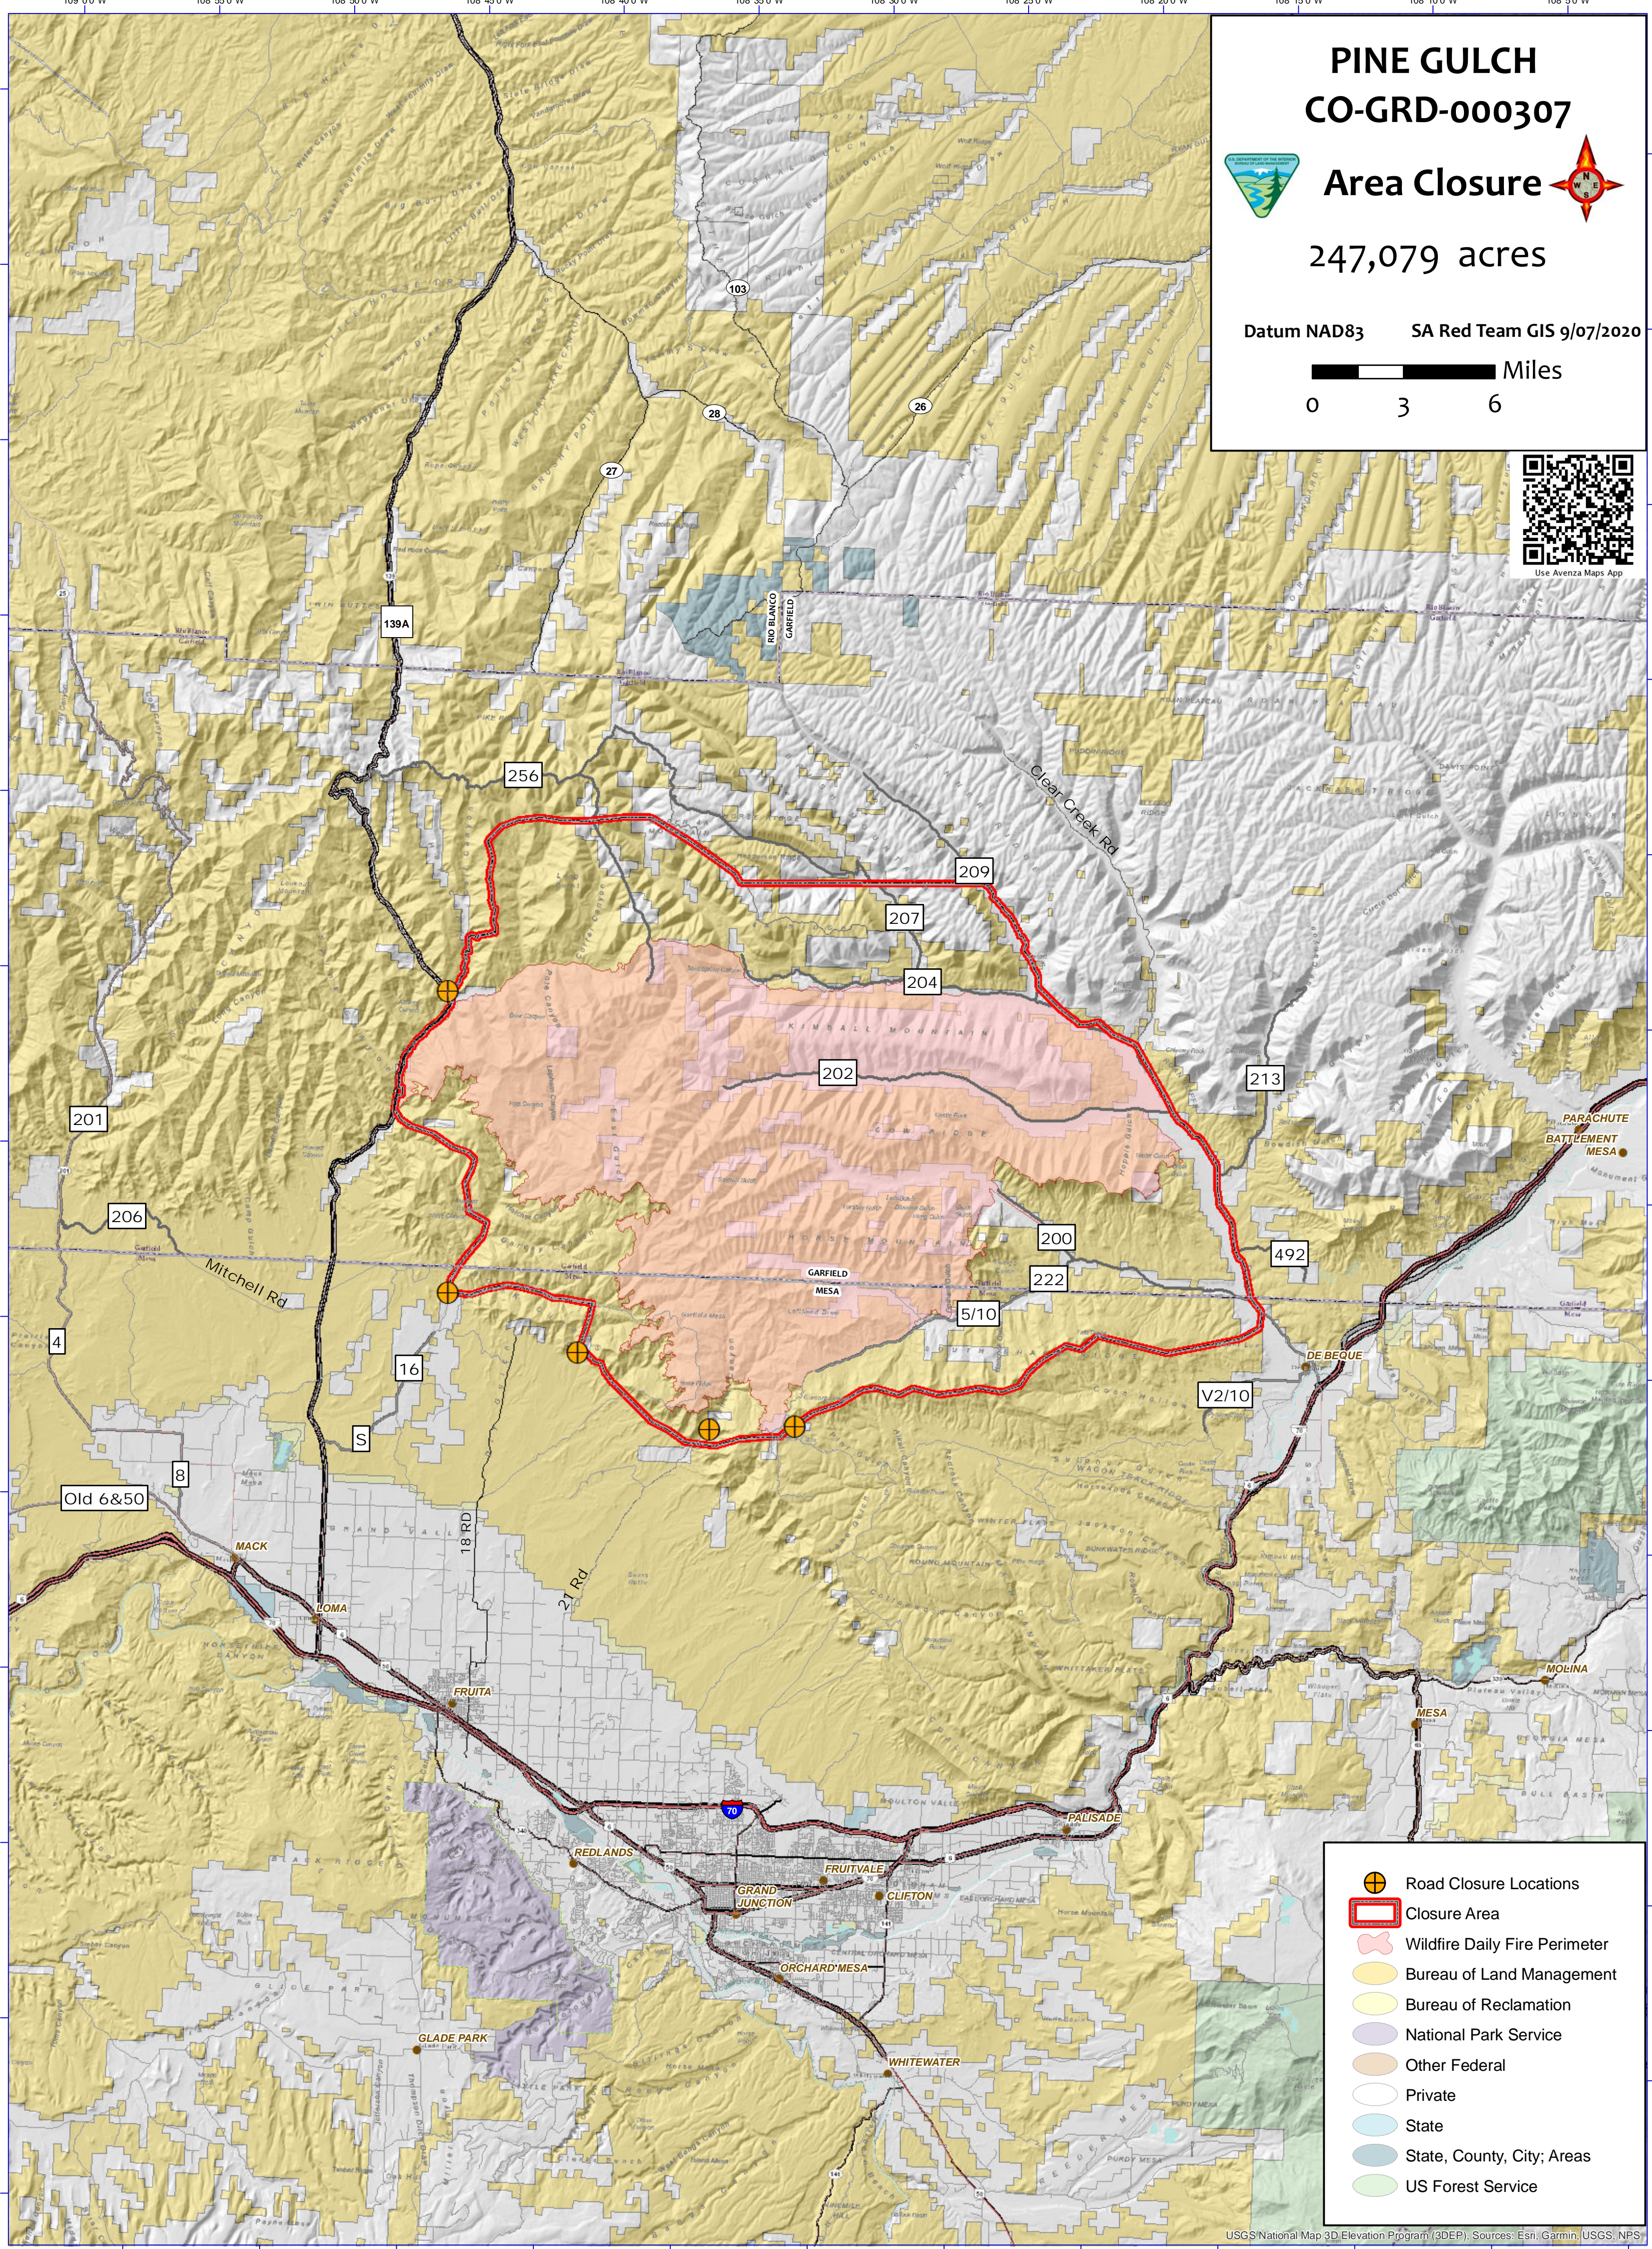

PINE GULCH CO-GRD-000307

Area Closure

247,079 acres

Datum NAD83 SA Red Team GIS 9/07/2020

Use Avenza Maps App

- Road Closure Locations
- Closure Area
- Wildfire Daily Fire Perimeter
- Bureau of Land Management
- Bureau of Reclamation
- National Park Service
- Other Federal
- Private
- State
- State, County, City; Areas
- US Forest Service