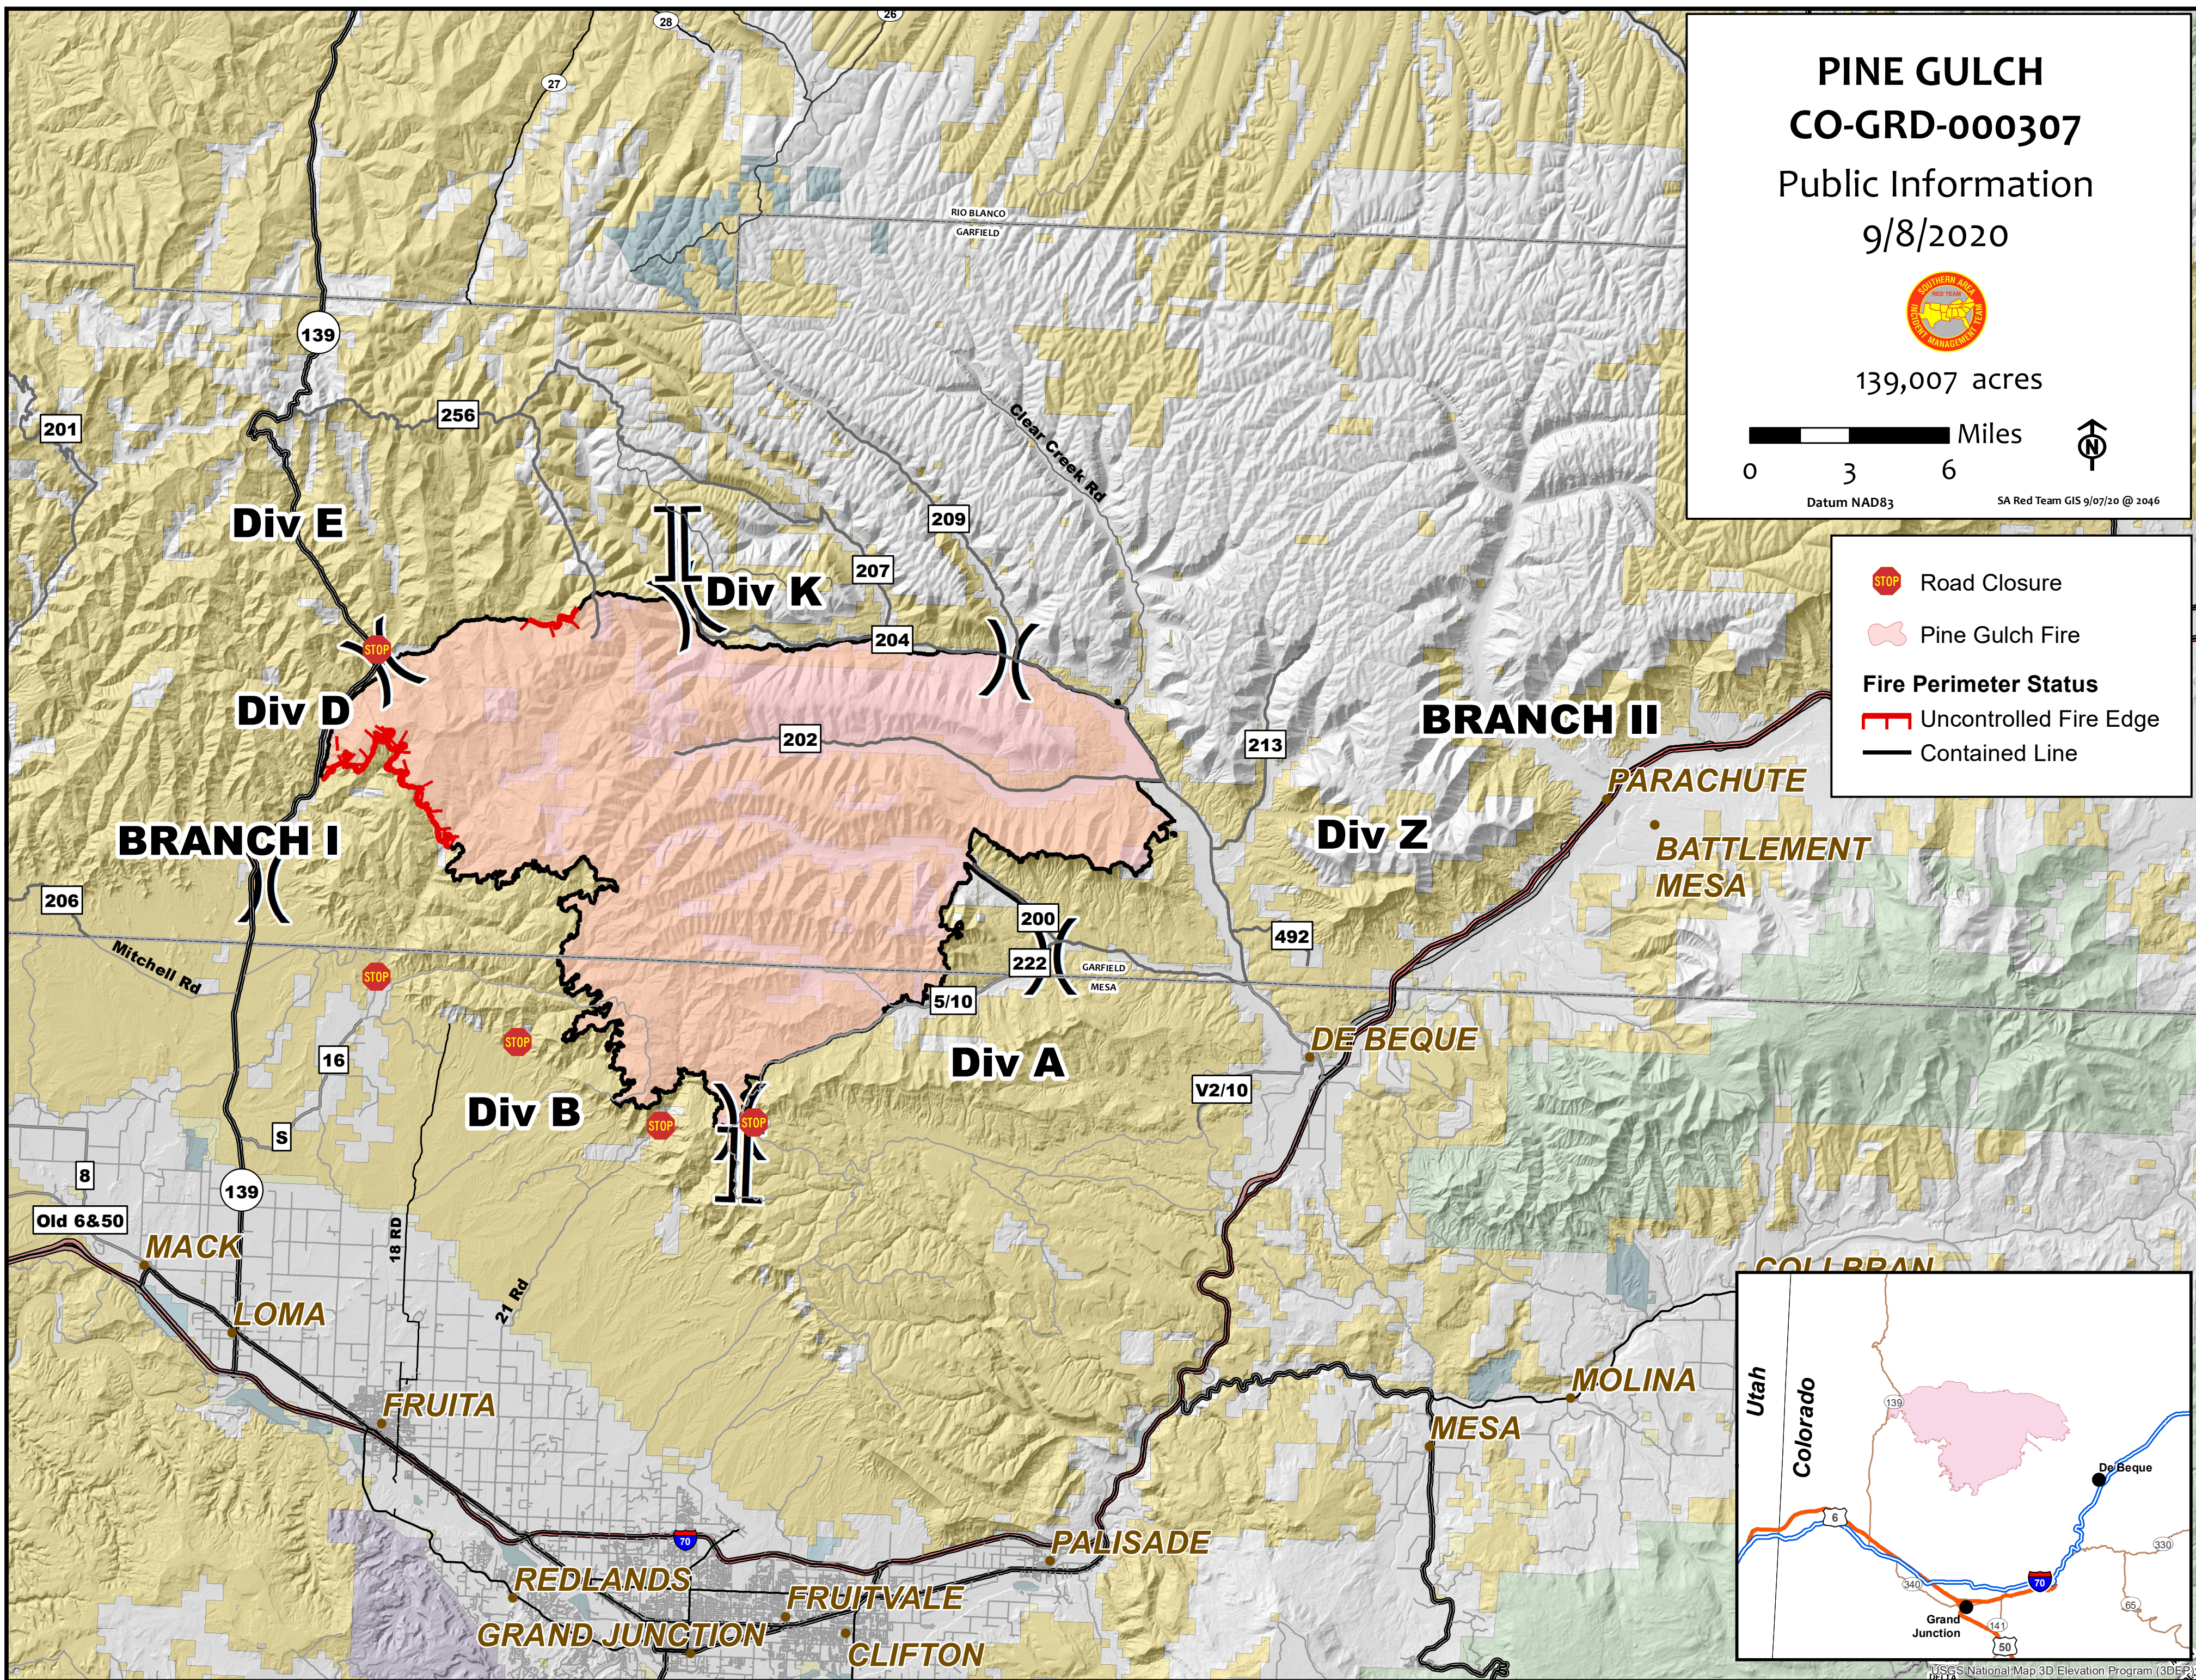

PINE GULCH
CO-GRD-000307
Public Information
9/8/2020

139,007 acres

Road Closure

Pine Gulch Fire

Fire Perimeter Status

Uncontrolled Fire Edge

Contained Line

USGS National Map 3D Elevation Program (3DEP)