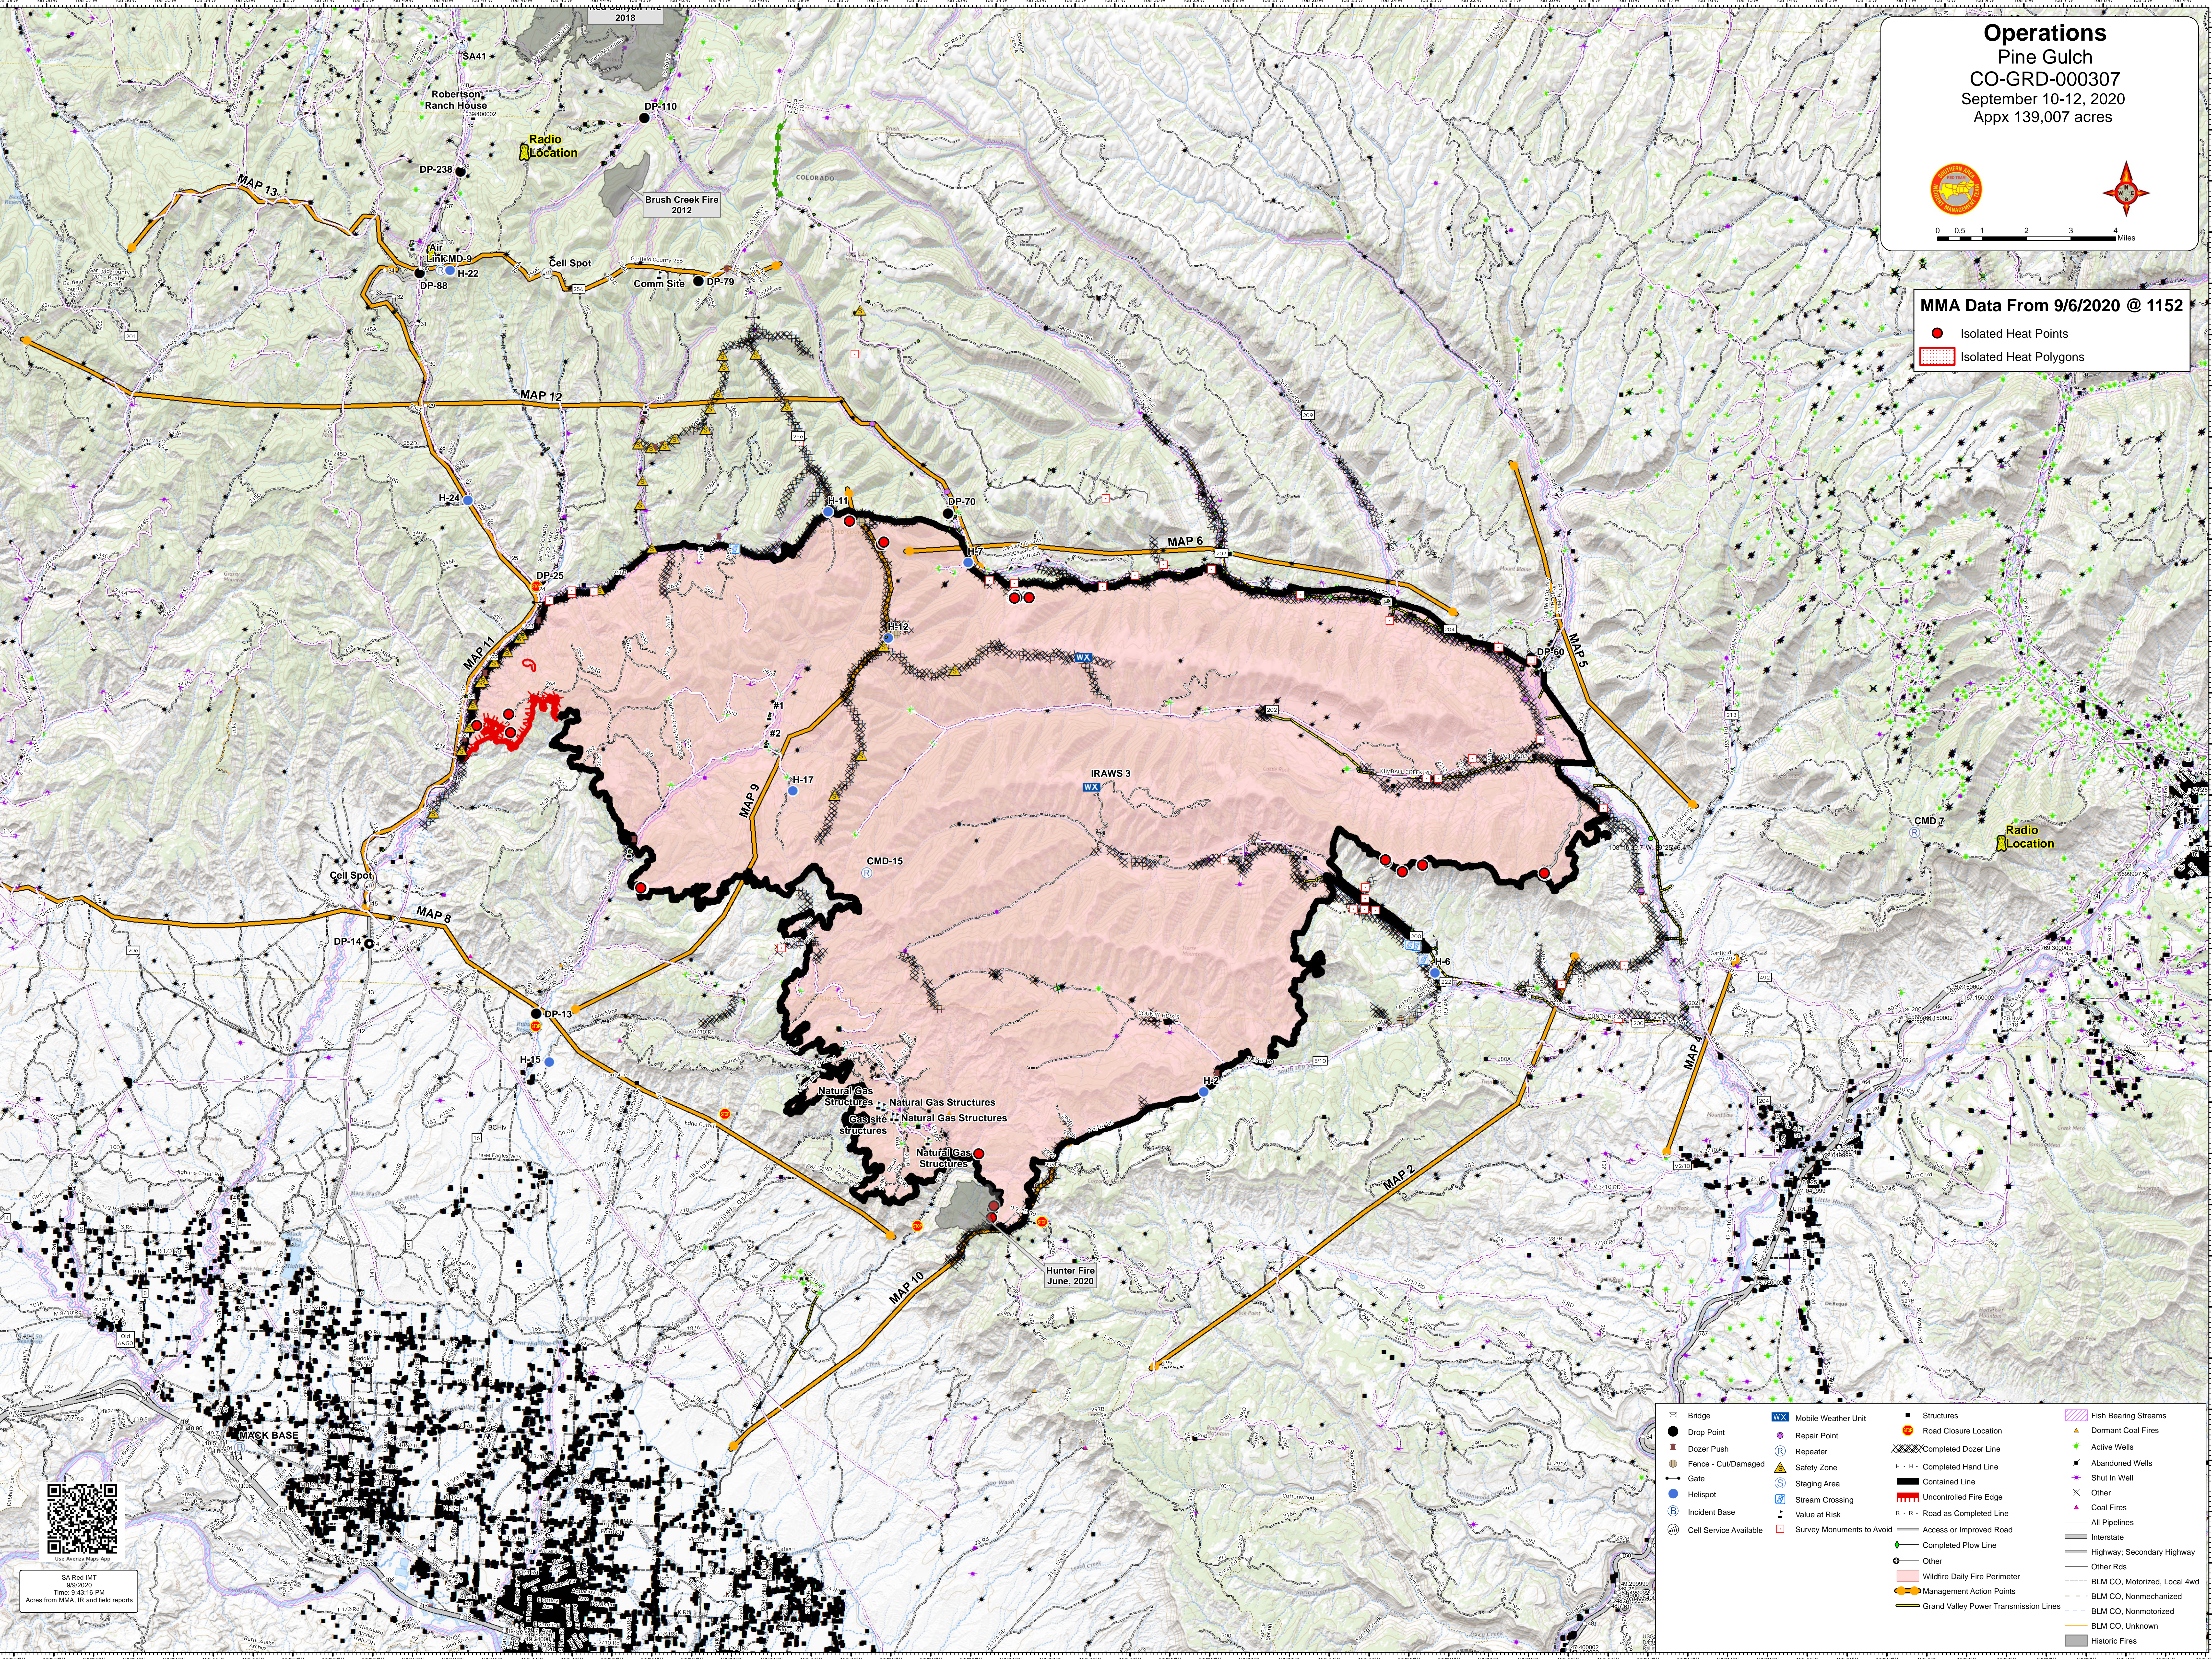

Operations Pine Gulch CO-GRD-000307 September 10-12, 2020 Appx 139,007 acres

0 0.5 1 2 3 4 Miles

MMA Data From 9/6/2020 @ 1152

- Isolated Heat Points
- Isolated Heat Polygons

SA Red MIT
9/9/2020
Time: 9:43:16 PM
Acres from MMA, IR and field reports