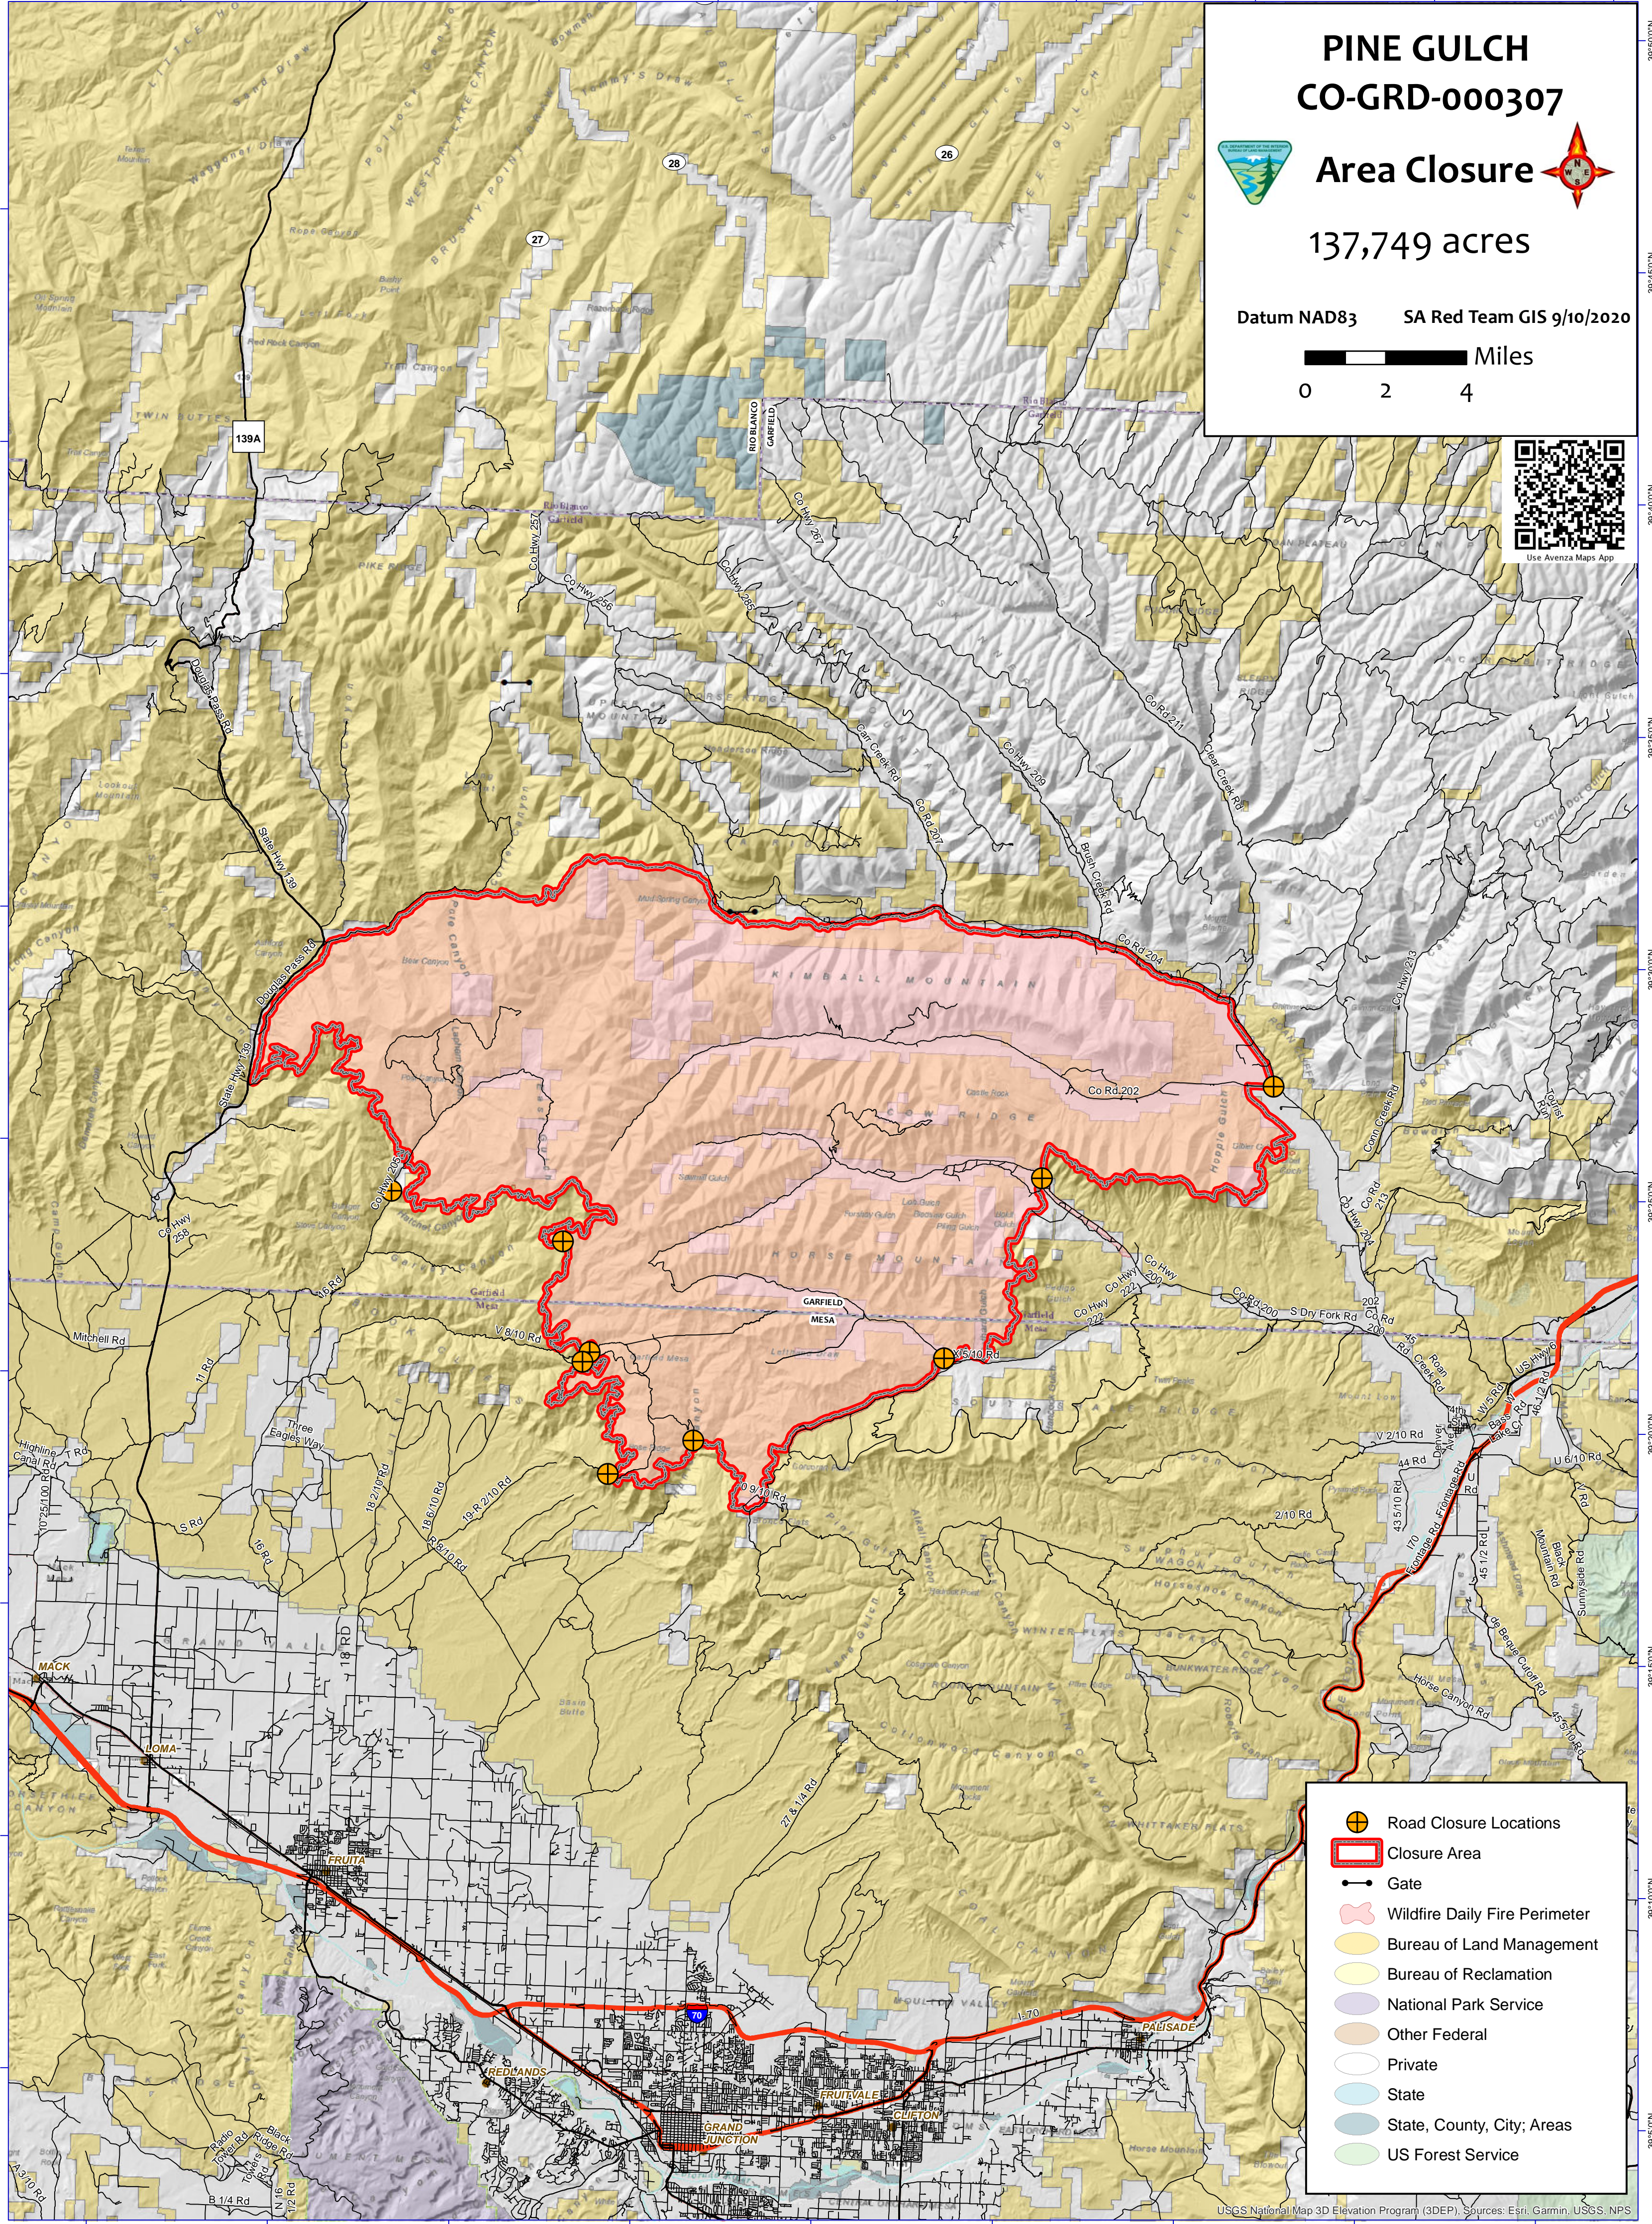

PINE GULCH CO-GRD-000307

Area Closure

137,749 acres

Datum NAD83 SA Red Team GIS 9/10/2020

Use Avenza Maps App

- Road Closure Locations
- Closure Area
- Gate
- Wildfire Daily Fire Perimeter
- Bureau of Land Management
- Bureau of Reclamation
- National Park Service
- Other Federal
- Private
- State
- State, County, City, Areas
- US Forest Service