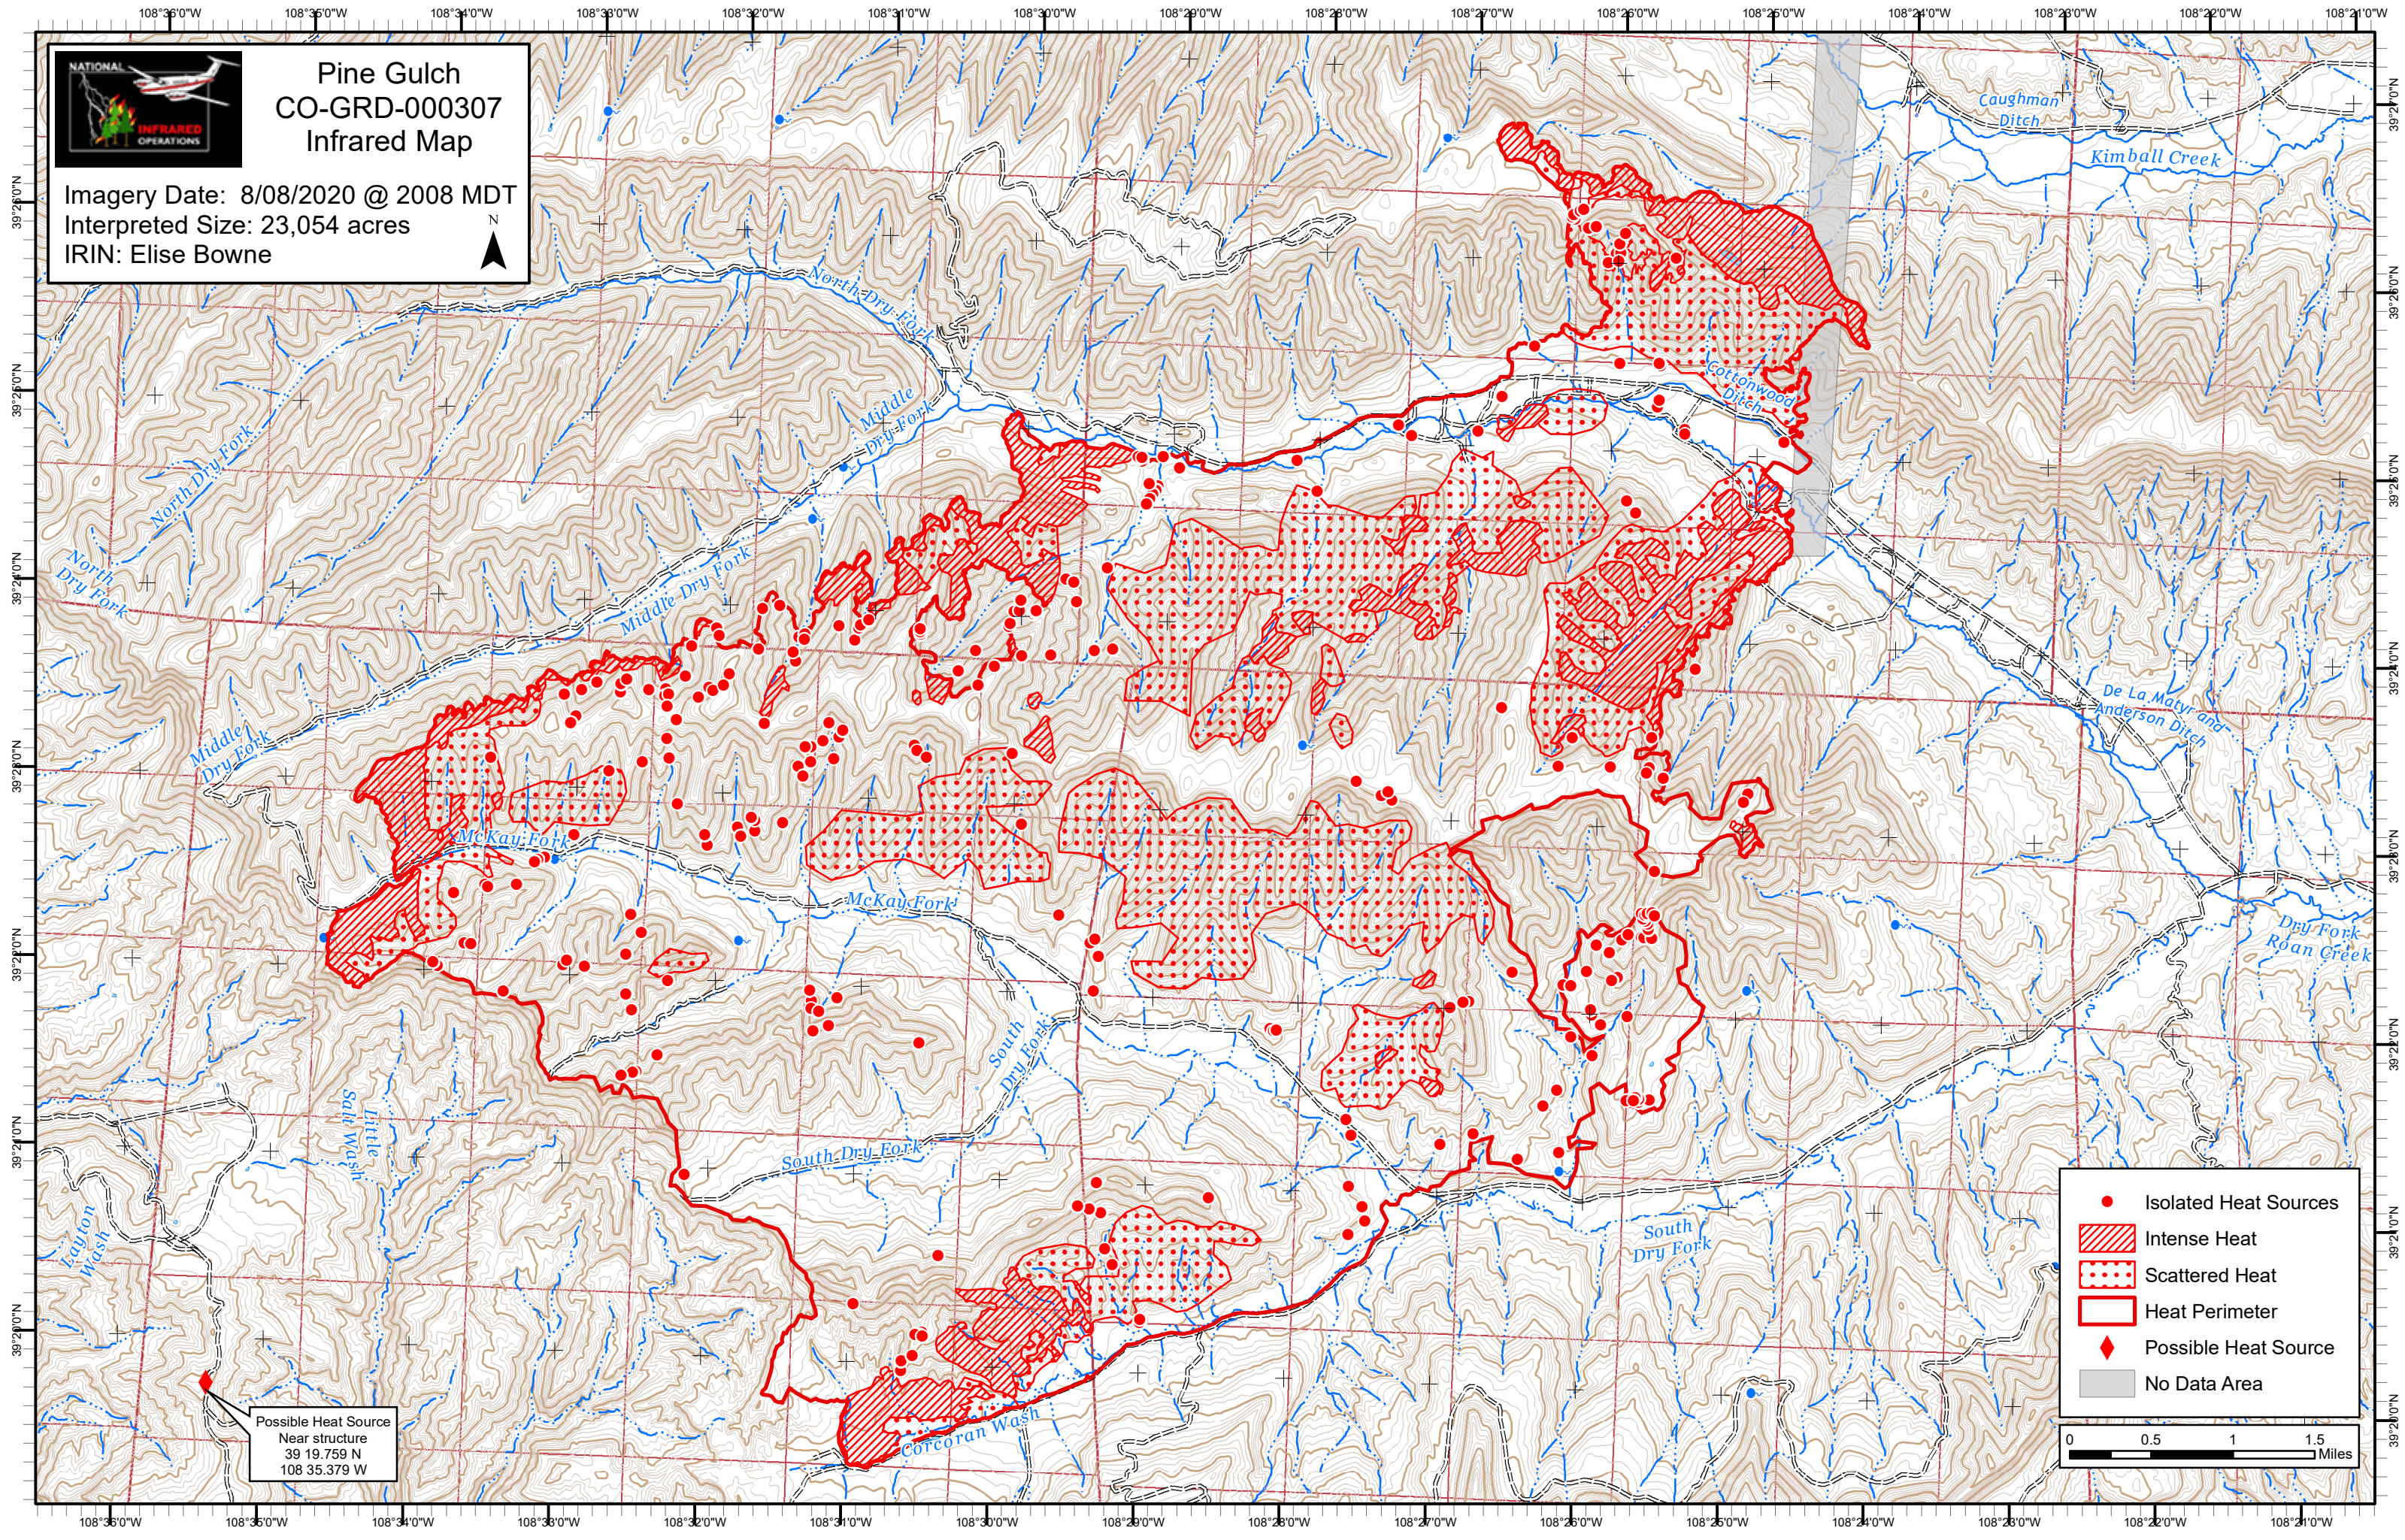

Pine Gulch CO-GRD-000307 Infrared Map

Imagery Date: 8/08/2020 @ 2008 MDT
Interpreted Size: 23,054 acres
IRIN: Elise Bowne

- Isolated Heat Sources
- ▨ Intense Heat
- Scattered Heat
- ▭ Heat Perimeter
- ◆ Possible Heat Source
- No Data Area

Possible Heat Source
Near structure
39 19.759 N
108 35.379 W