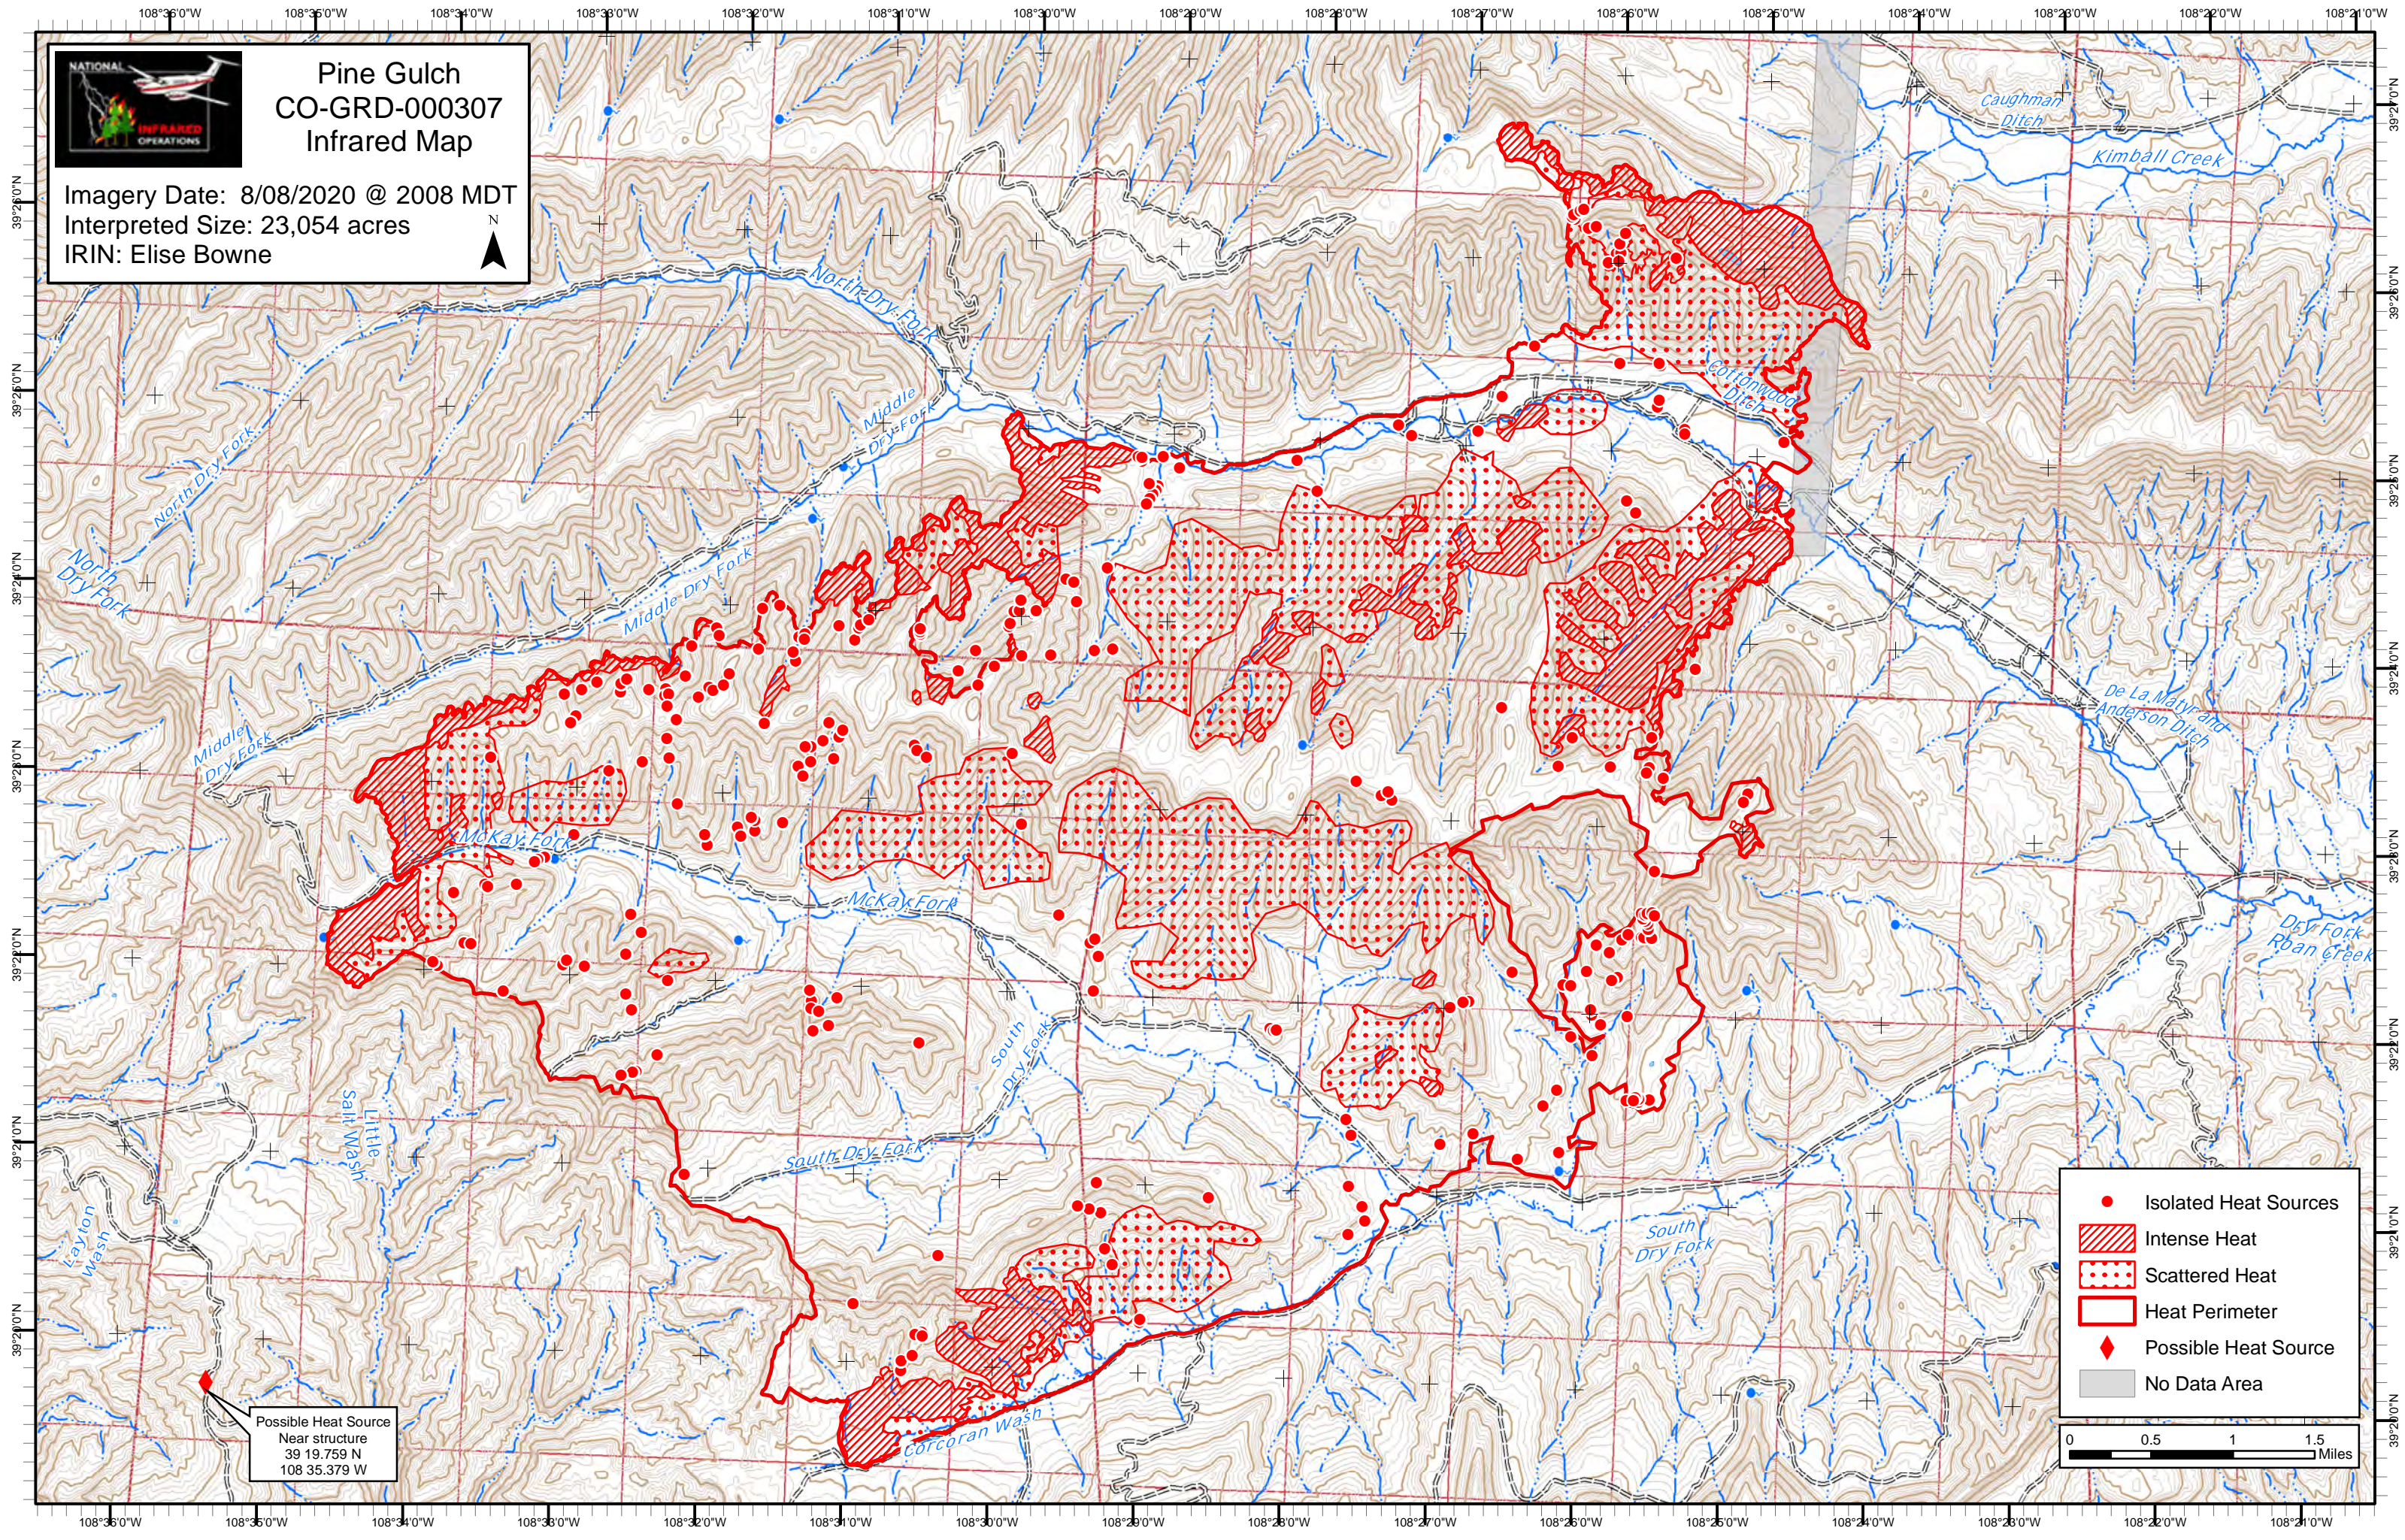

Pine Gulch CO-GRD-000307 Infrared Map

Imagery Date: 8/08/2020 @ 2008 MDT
Interpreted Size: 23,054 acres
IRIN: Elise Bowne

- Isolated Heat Sources
- ▨ Intense Heat
- Scattered Heat
- ▭ Heat Perimeter
- ◆ Possible Heat Source
- No Data Area

0 0.5 1 1.5 Miles

Possible Heat Source
Near structure
39 19.759 N
108 35.379 W