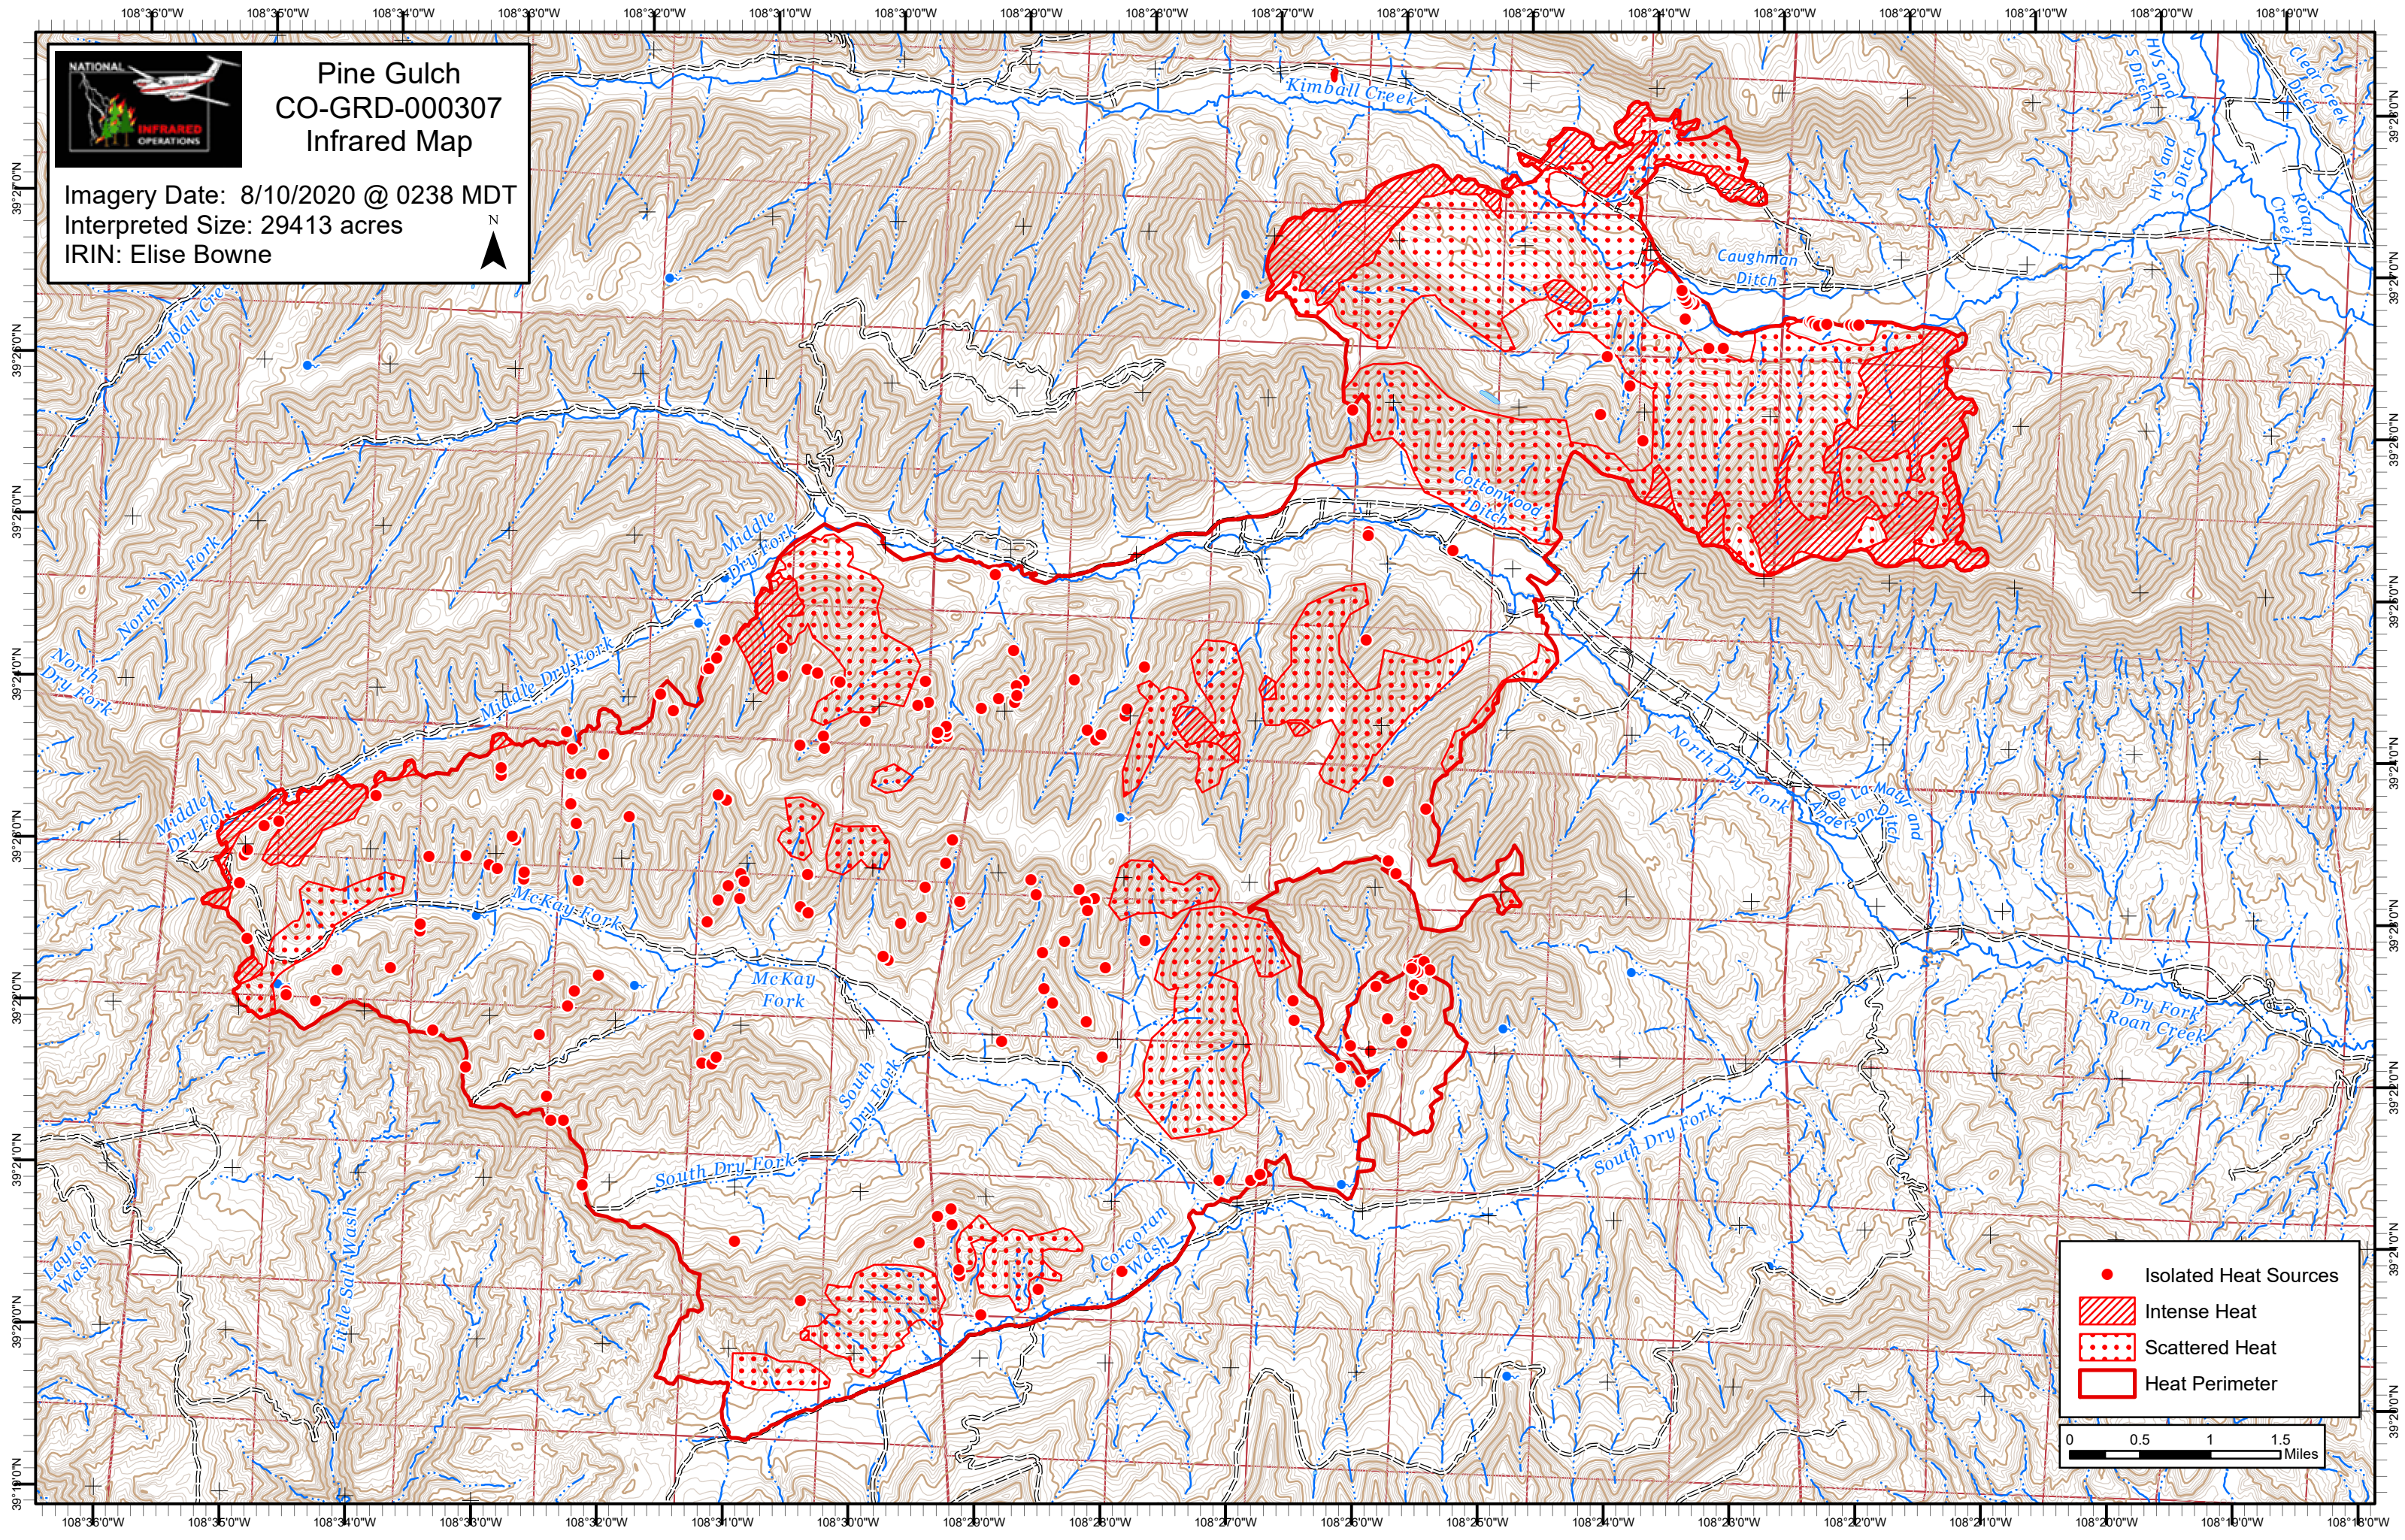

Pine Gulch
CO-GRD-000307
Infrared Map

Imagery Date: 8/10/2020 @ 0238 MDT
Interpreted Size: 29413 acres
IRIN: Elise Bowne

- Isolated Heat Sources
- ▨ Intense Heat
- Scattered Heat
- ▭ Heat Perimeter