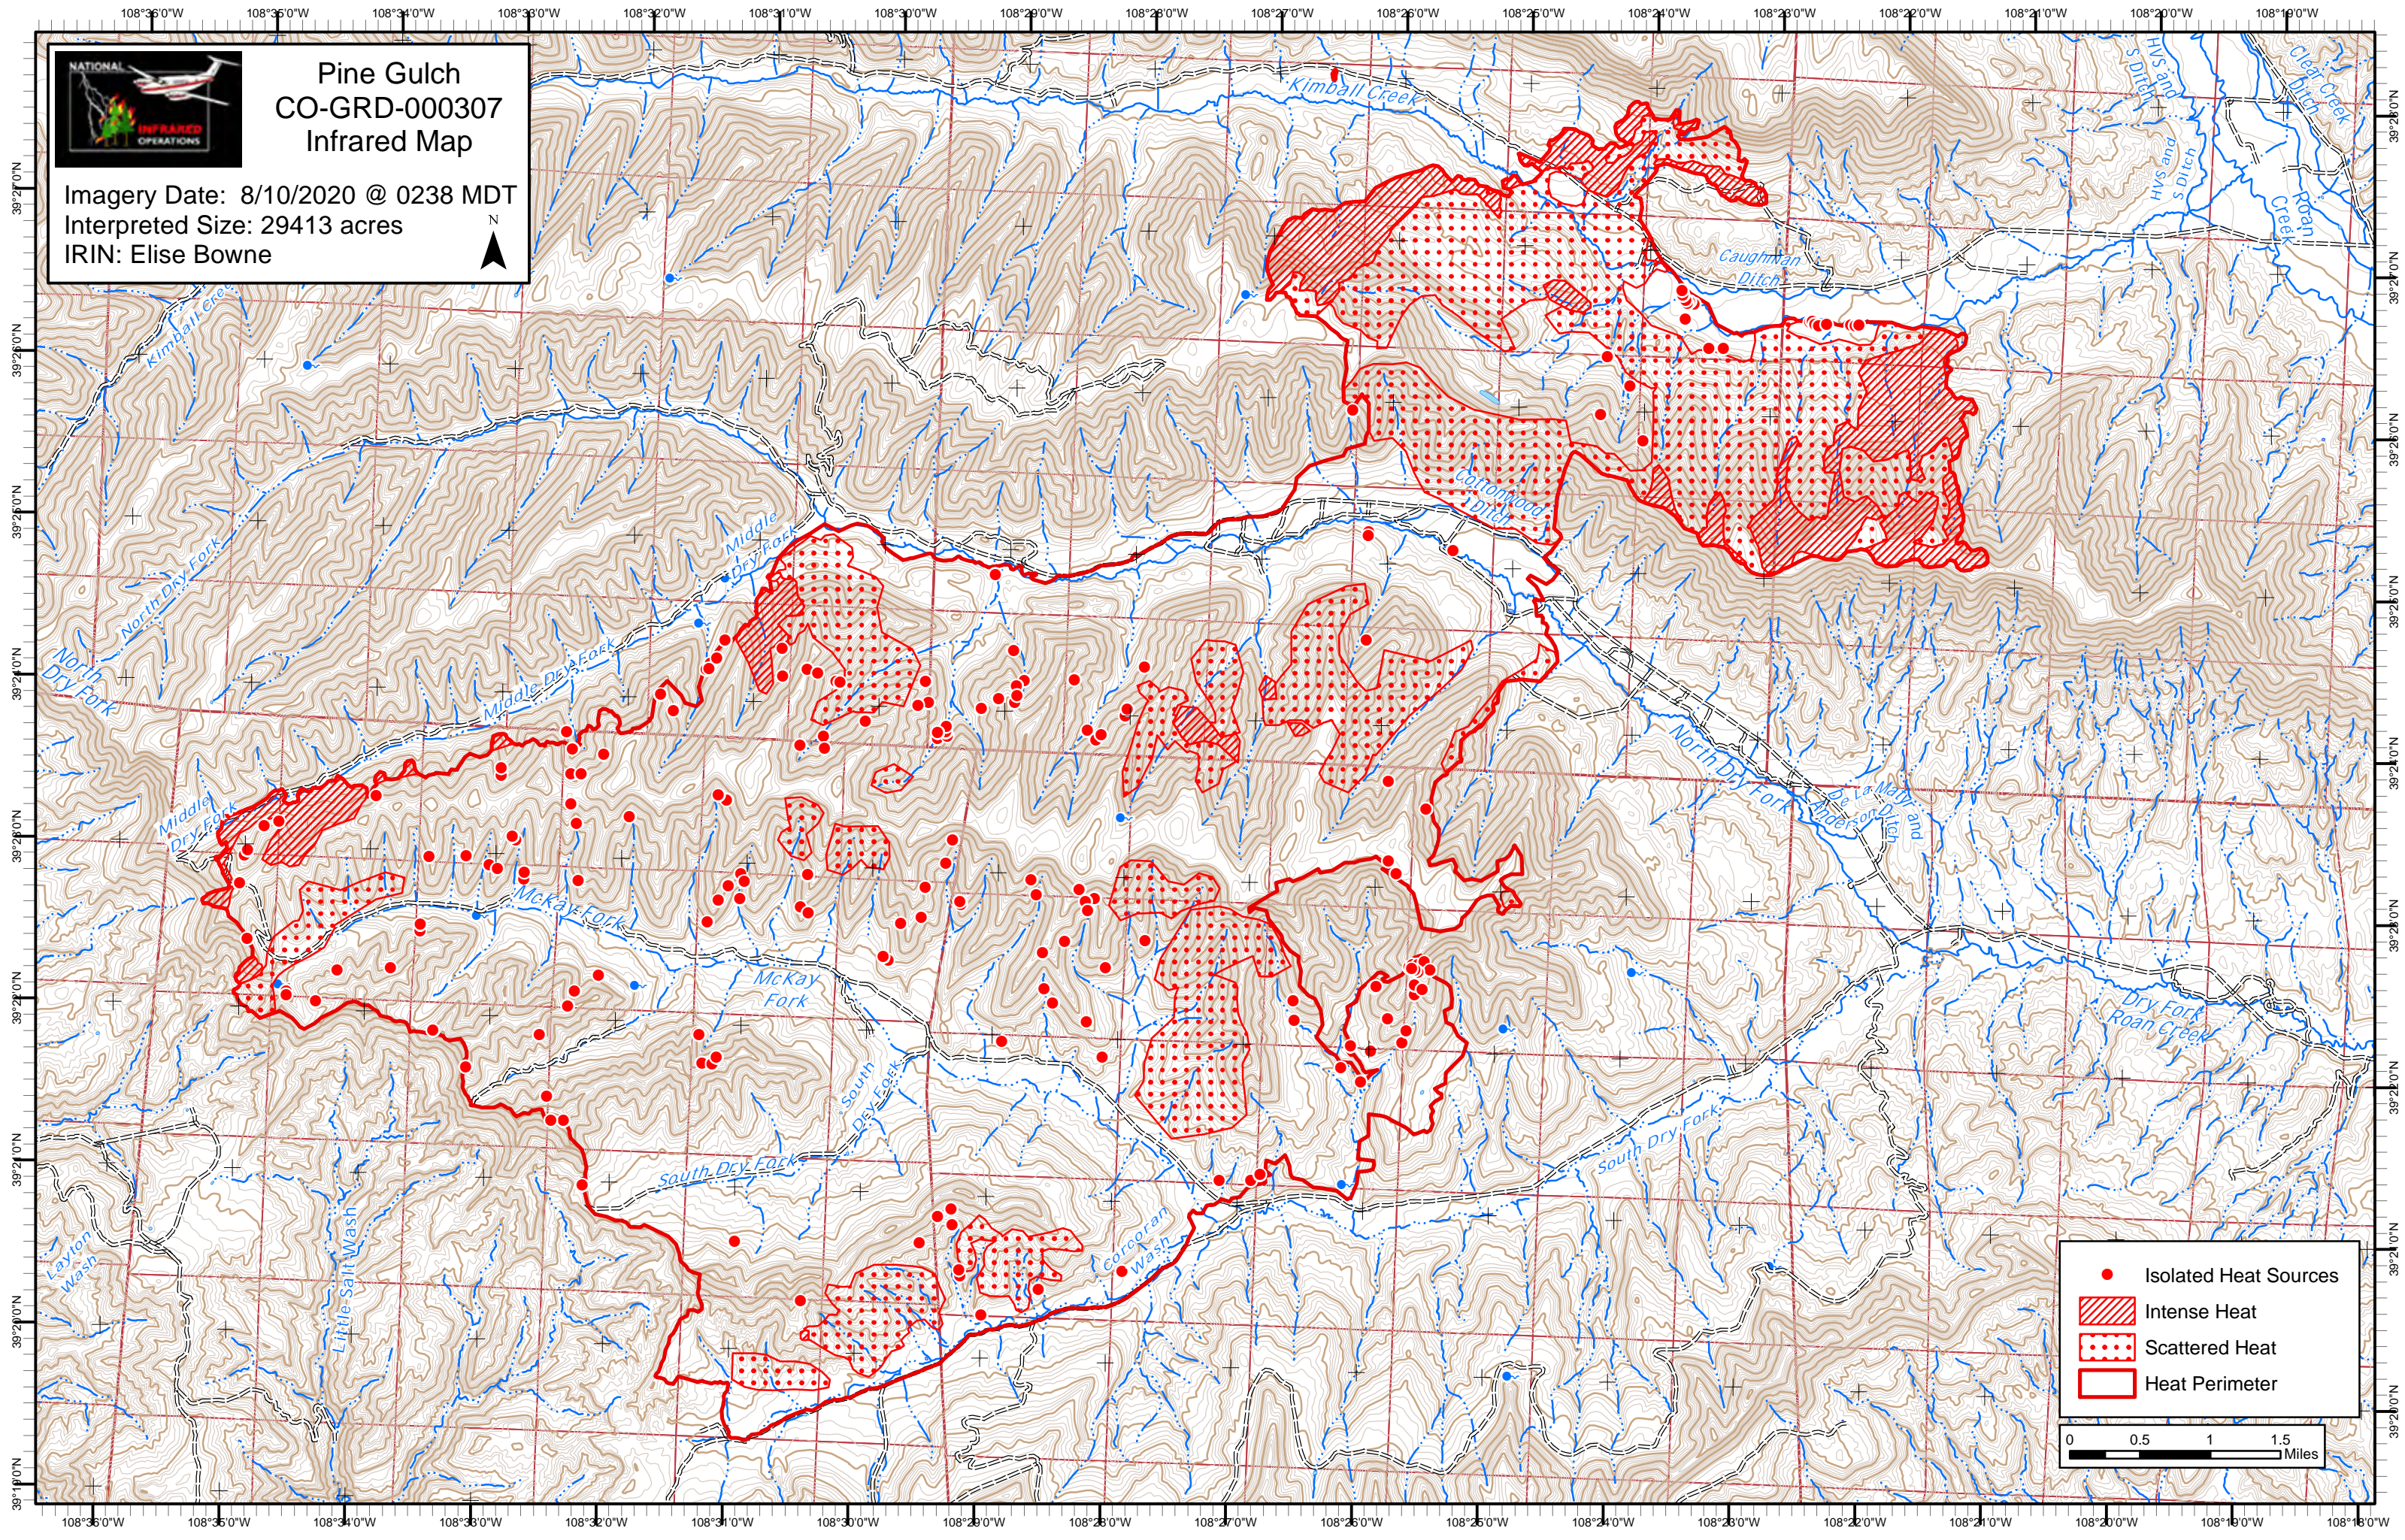

# Pine Gulch CO-GRD-000307 Infrared Map

Imagery Date: 8/10/2020 @ 0238 MDT  
Interpreted Size: 29413 acres  
IRIN: Elise Bowne

- Isolated Heat Sources
- ▨ Intense Heat
- Scattered Heat
- ▭ Heat Perimeter