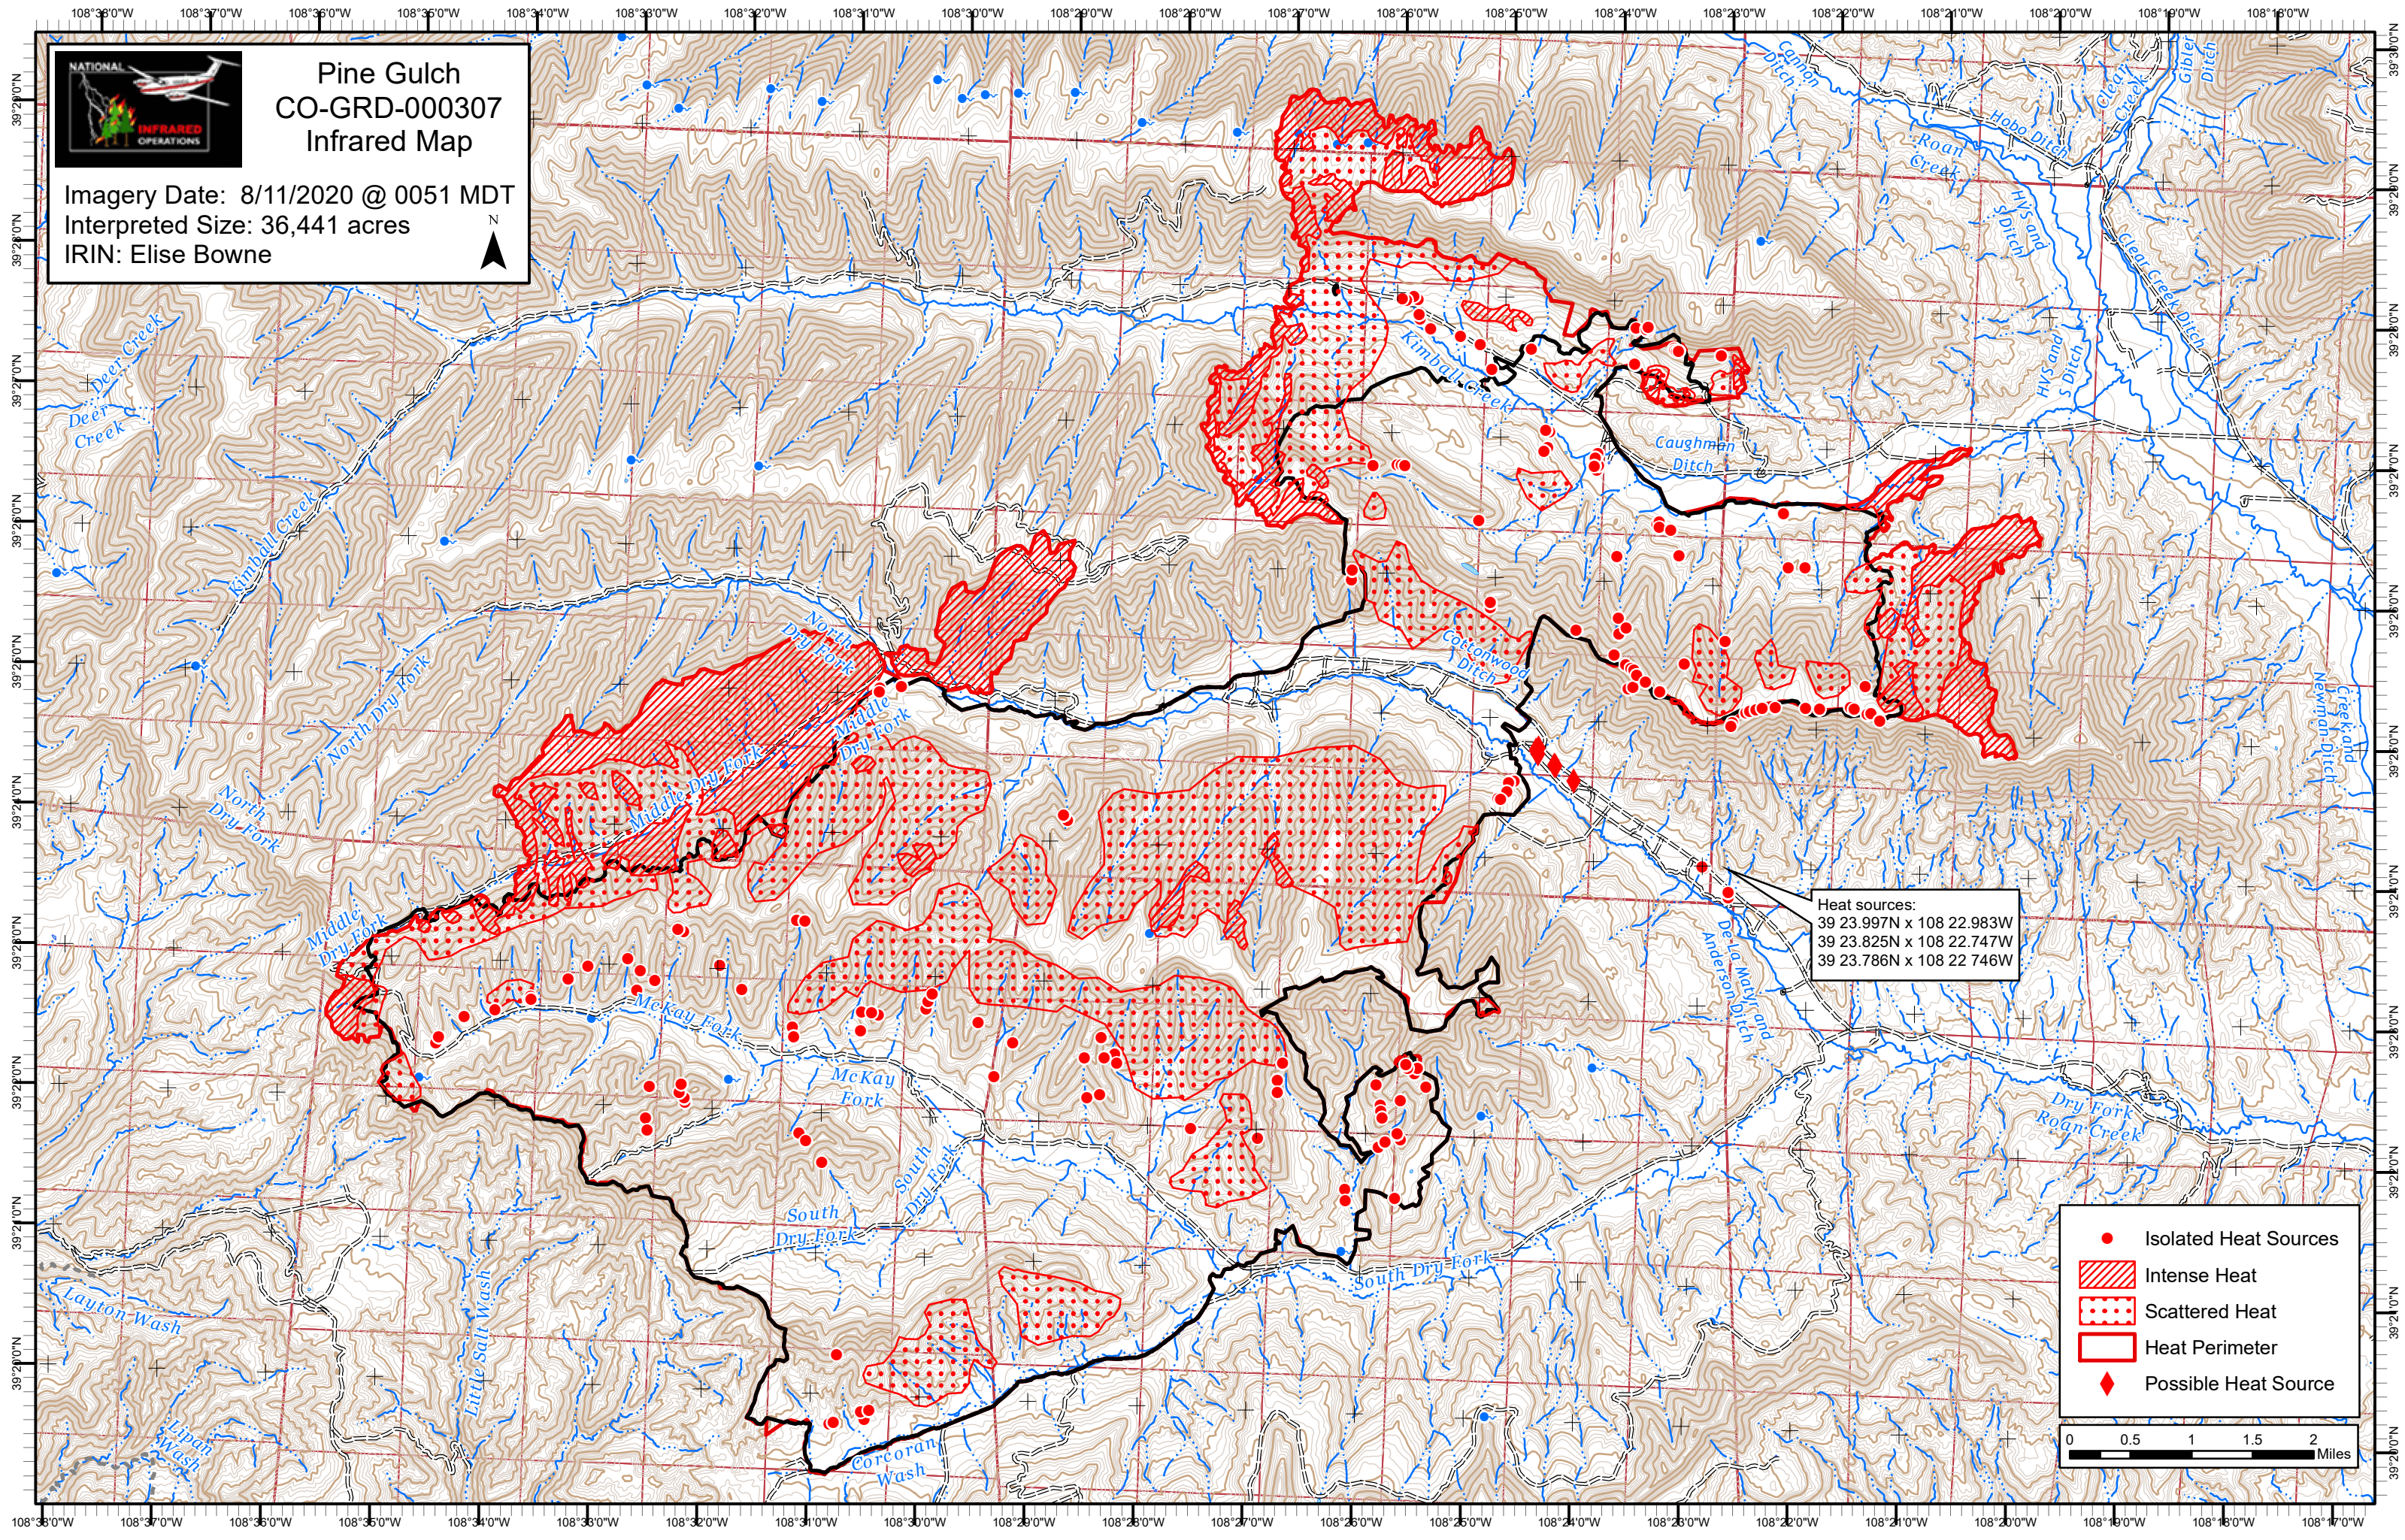

Pine Gulch CO-GRD-000307 Infrared Map

Imagery Date: 8/11/2020 @ 0051 MDT
Interpreted Size: 36,441 acres
IRIN: Elise Bowne

Heat sources:
39 23.997N x 108 22.983W
39 23.825N x 108 22.747W
39 23.786N x 108 22.746W

-  Isolated Heat Sources
-  Intense Heat
-  Scattered Heat
-  Heat Perimeter
-  Possible Heat Source

0 0.5 1 1.5 2 Miles