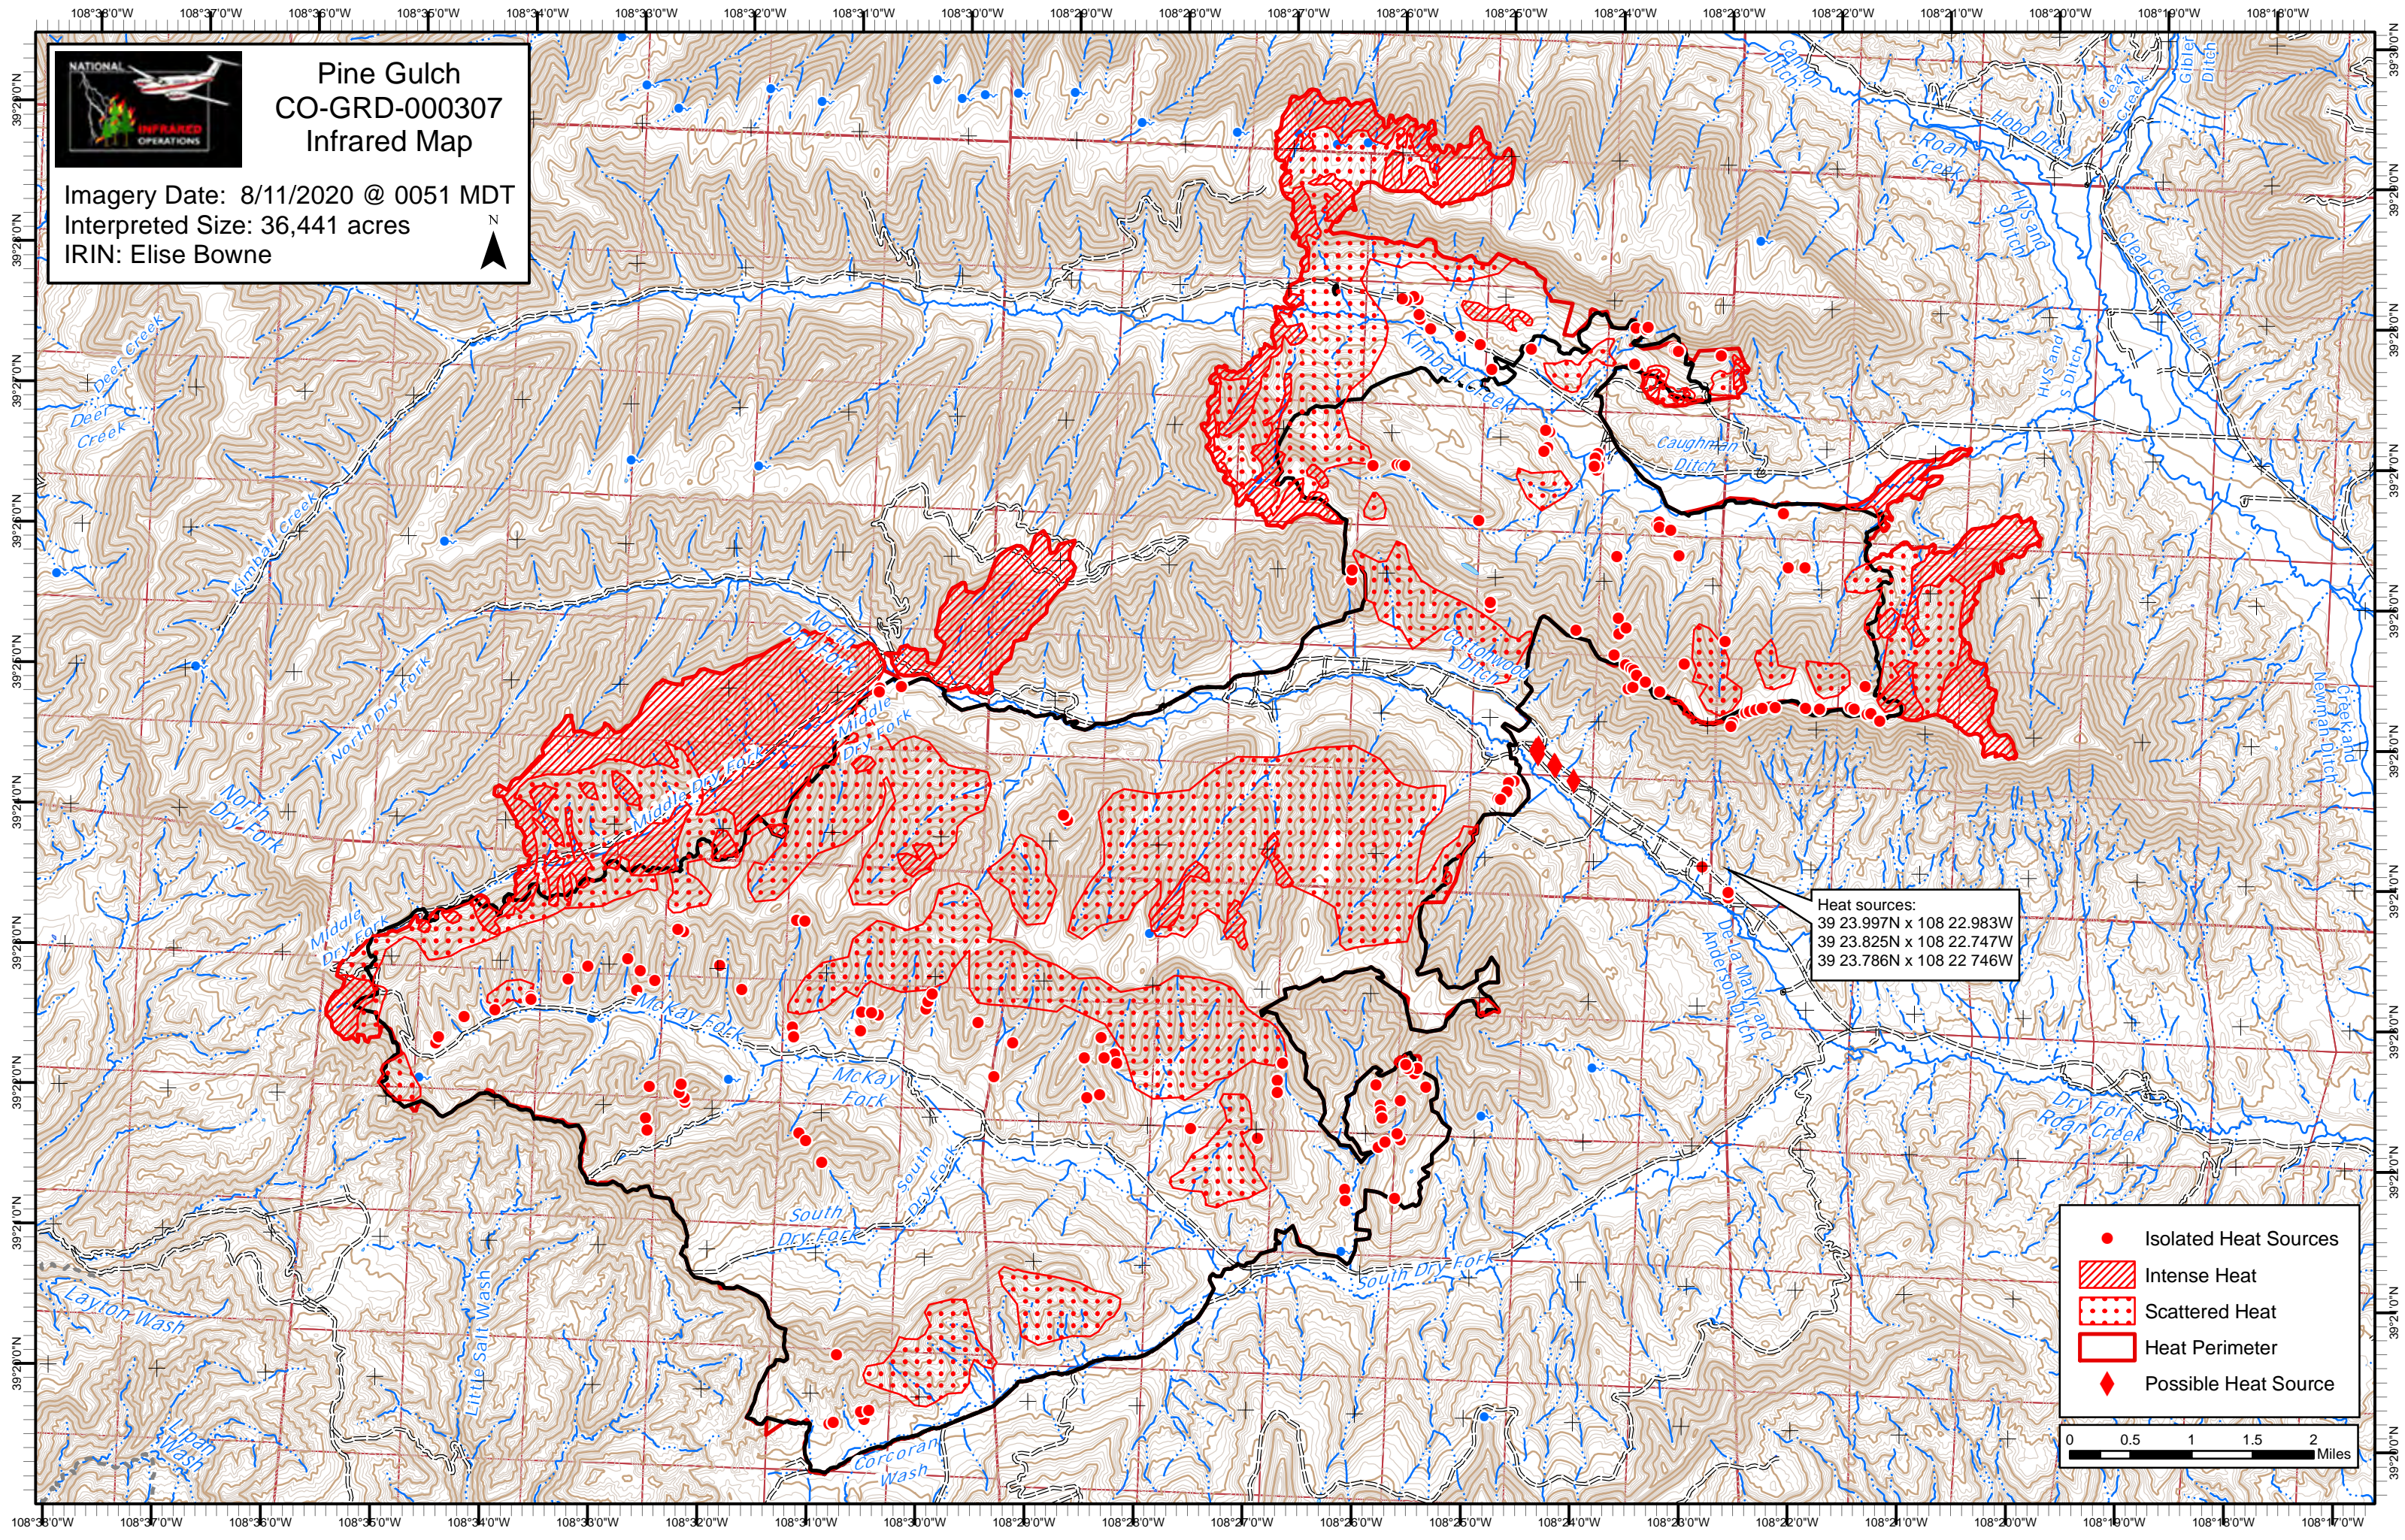

Pine Gulch CO-GRD-000307 Infrared Map

Imagery Date: 8/11/2020 @ 0051 MDT
Interpreted Size: 36,441 acres
IRIN: Elise Bowne

Heat sources:
39 23.997N x 108 22.983W
39 23.825N x 108 22.747W
39 23.786N x 108 22.746W

- Isolated Heat Sources
- ▨ Intense Heat
- ▤ Scattered Heat
- ▭ Heat Perimeter
- ◆ Possible Heat Source