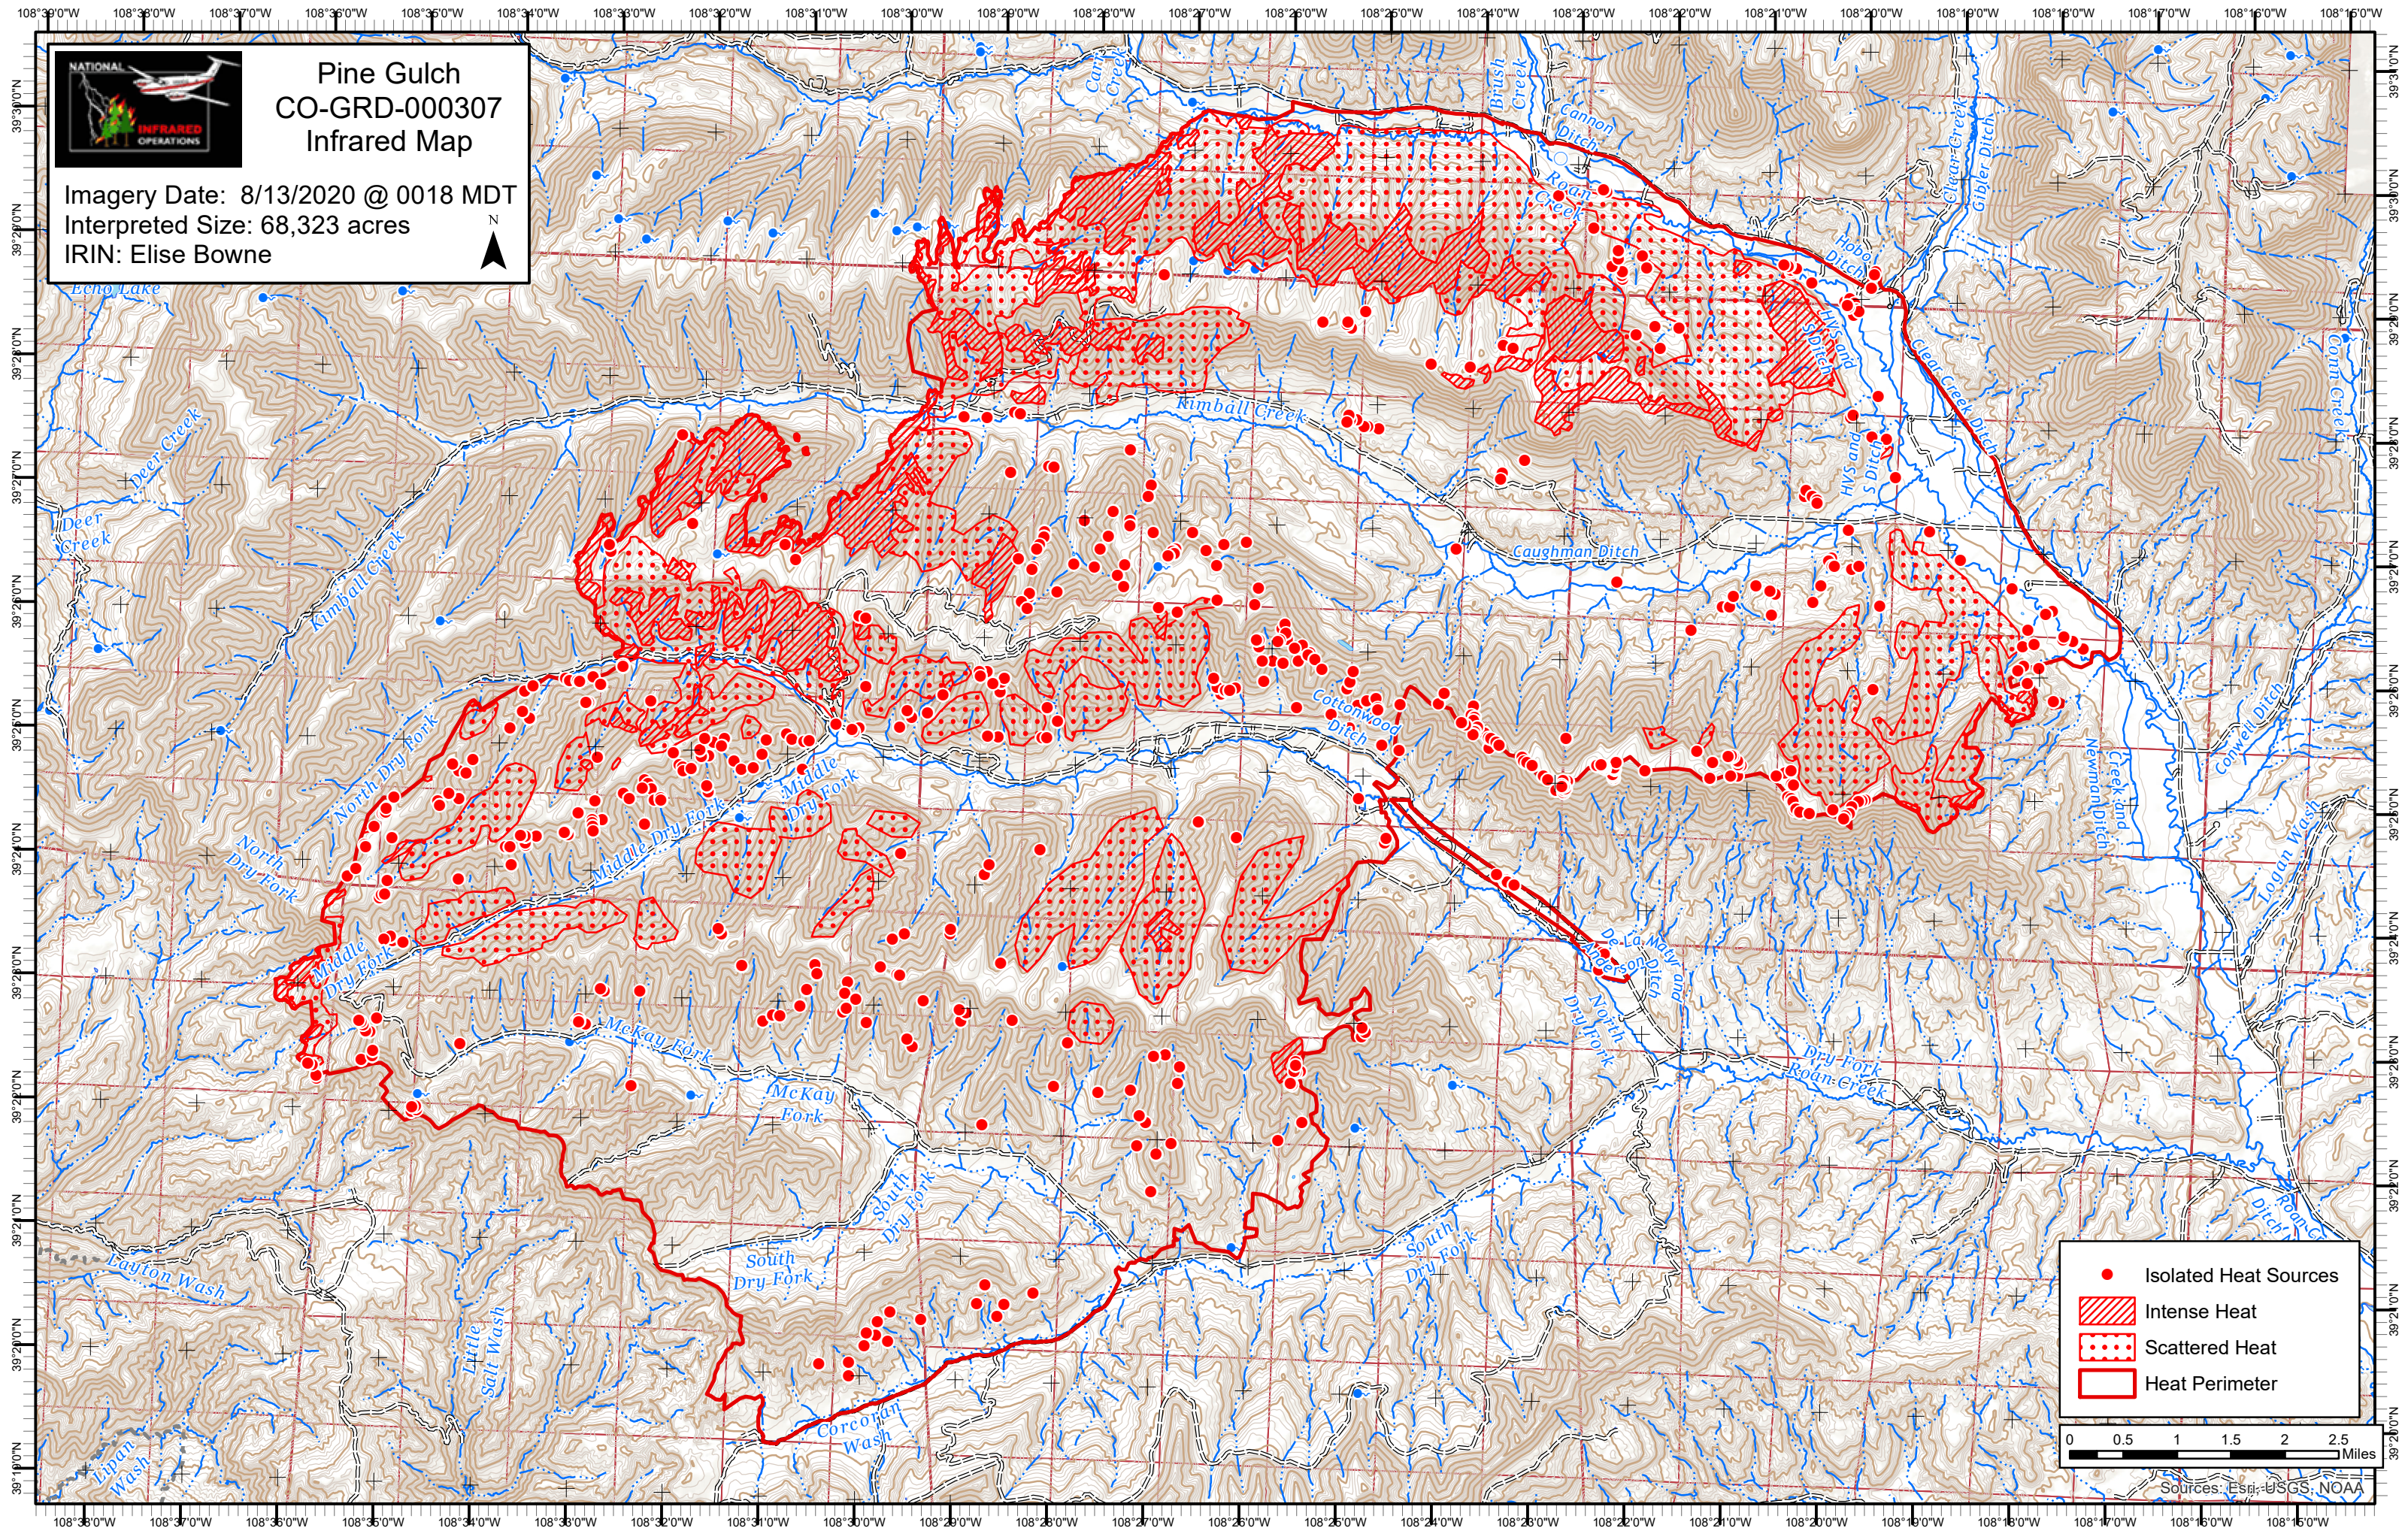

Pine Gulch CO-GRD-000307 Infrared Map

Imagery Date: 8/13/2020 @ 0018 MDT
Interpreted Size: 68,323 acres
IRIN: Elise Bowne

- Isolated Heat Sources
- ▨ Intense Heat
- Scattered Heat
- ▭ Heat Perimeter

Sources: Esri, USGS, NOAA