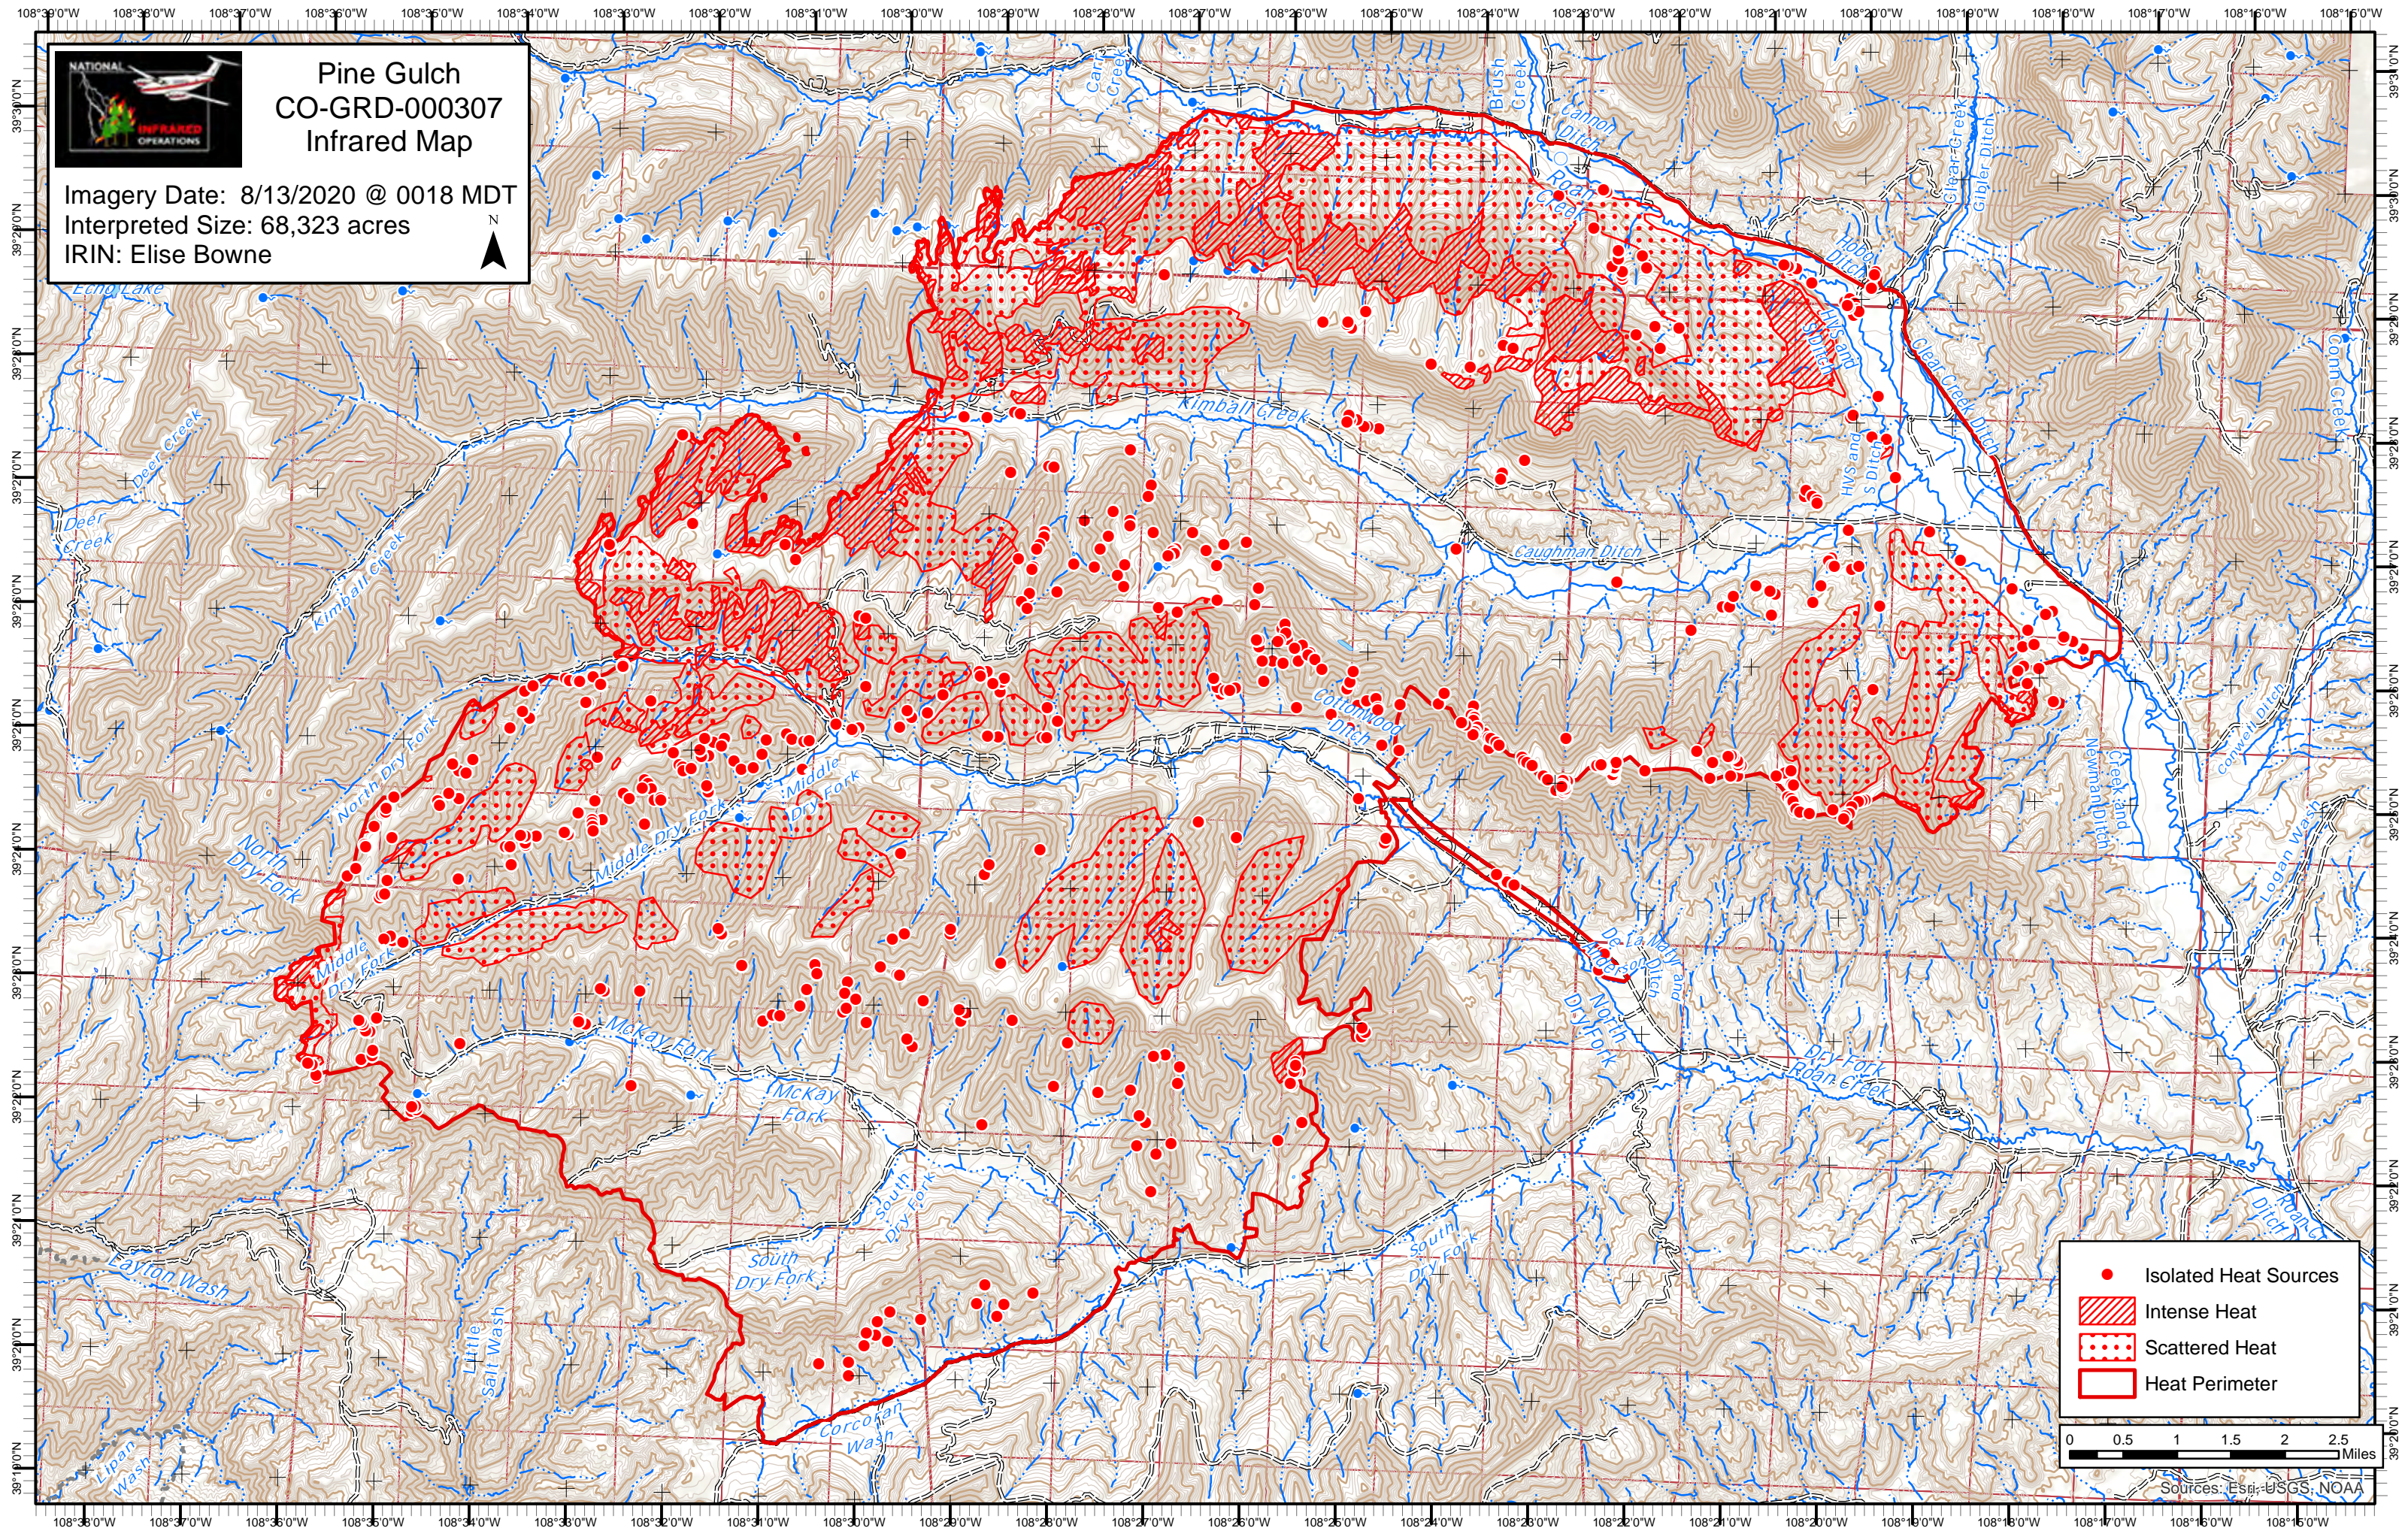

Pine Gulch CO-GRD-000307 Infrared Map

Imagery Date: 8/13/2020 @ 0018 MDT
Interpreted Size: 68,323 acres
IRIN: Elise Bowne

- Isolated Heat Sources
- ▨ Intense Heat
- Scattered Heat
- ▭ Heat Perimeter

Sources: Esri, USGS, NOAA