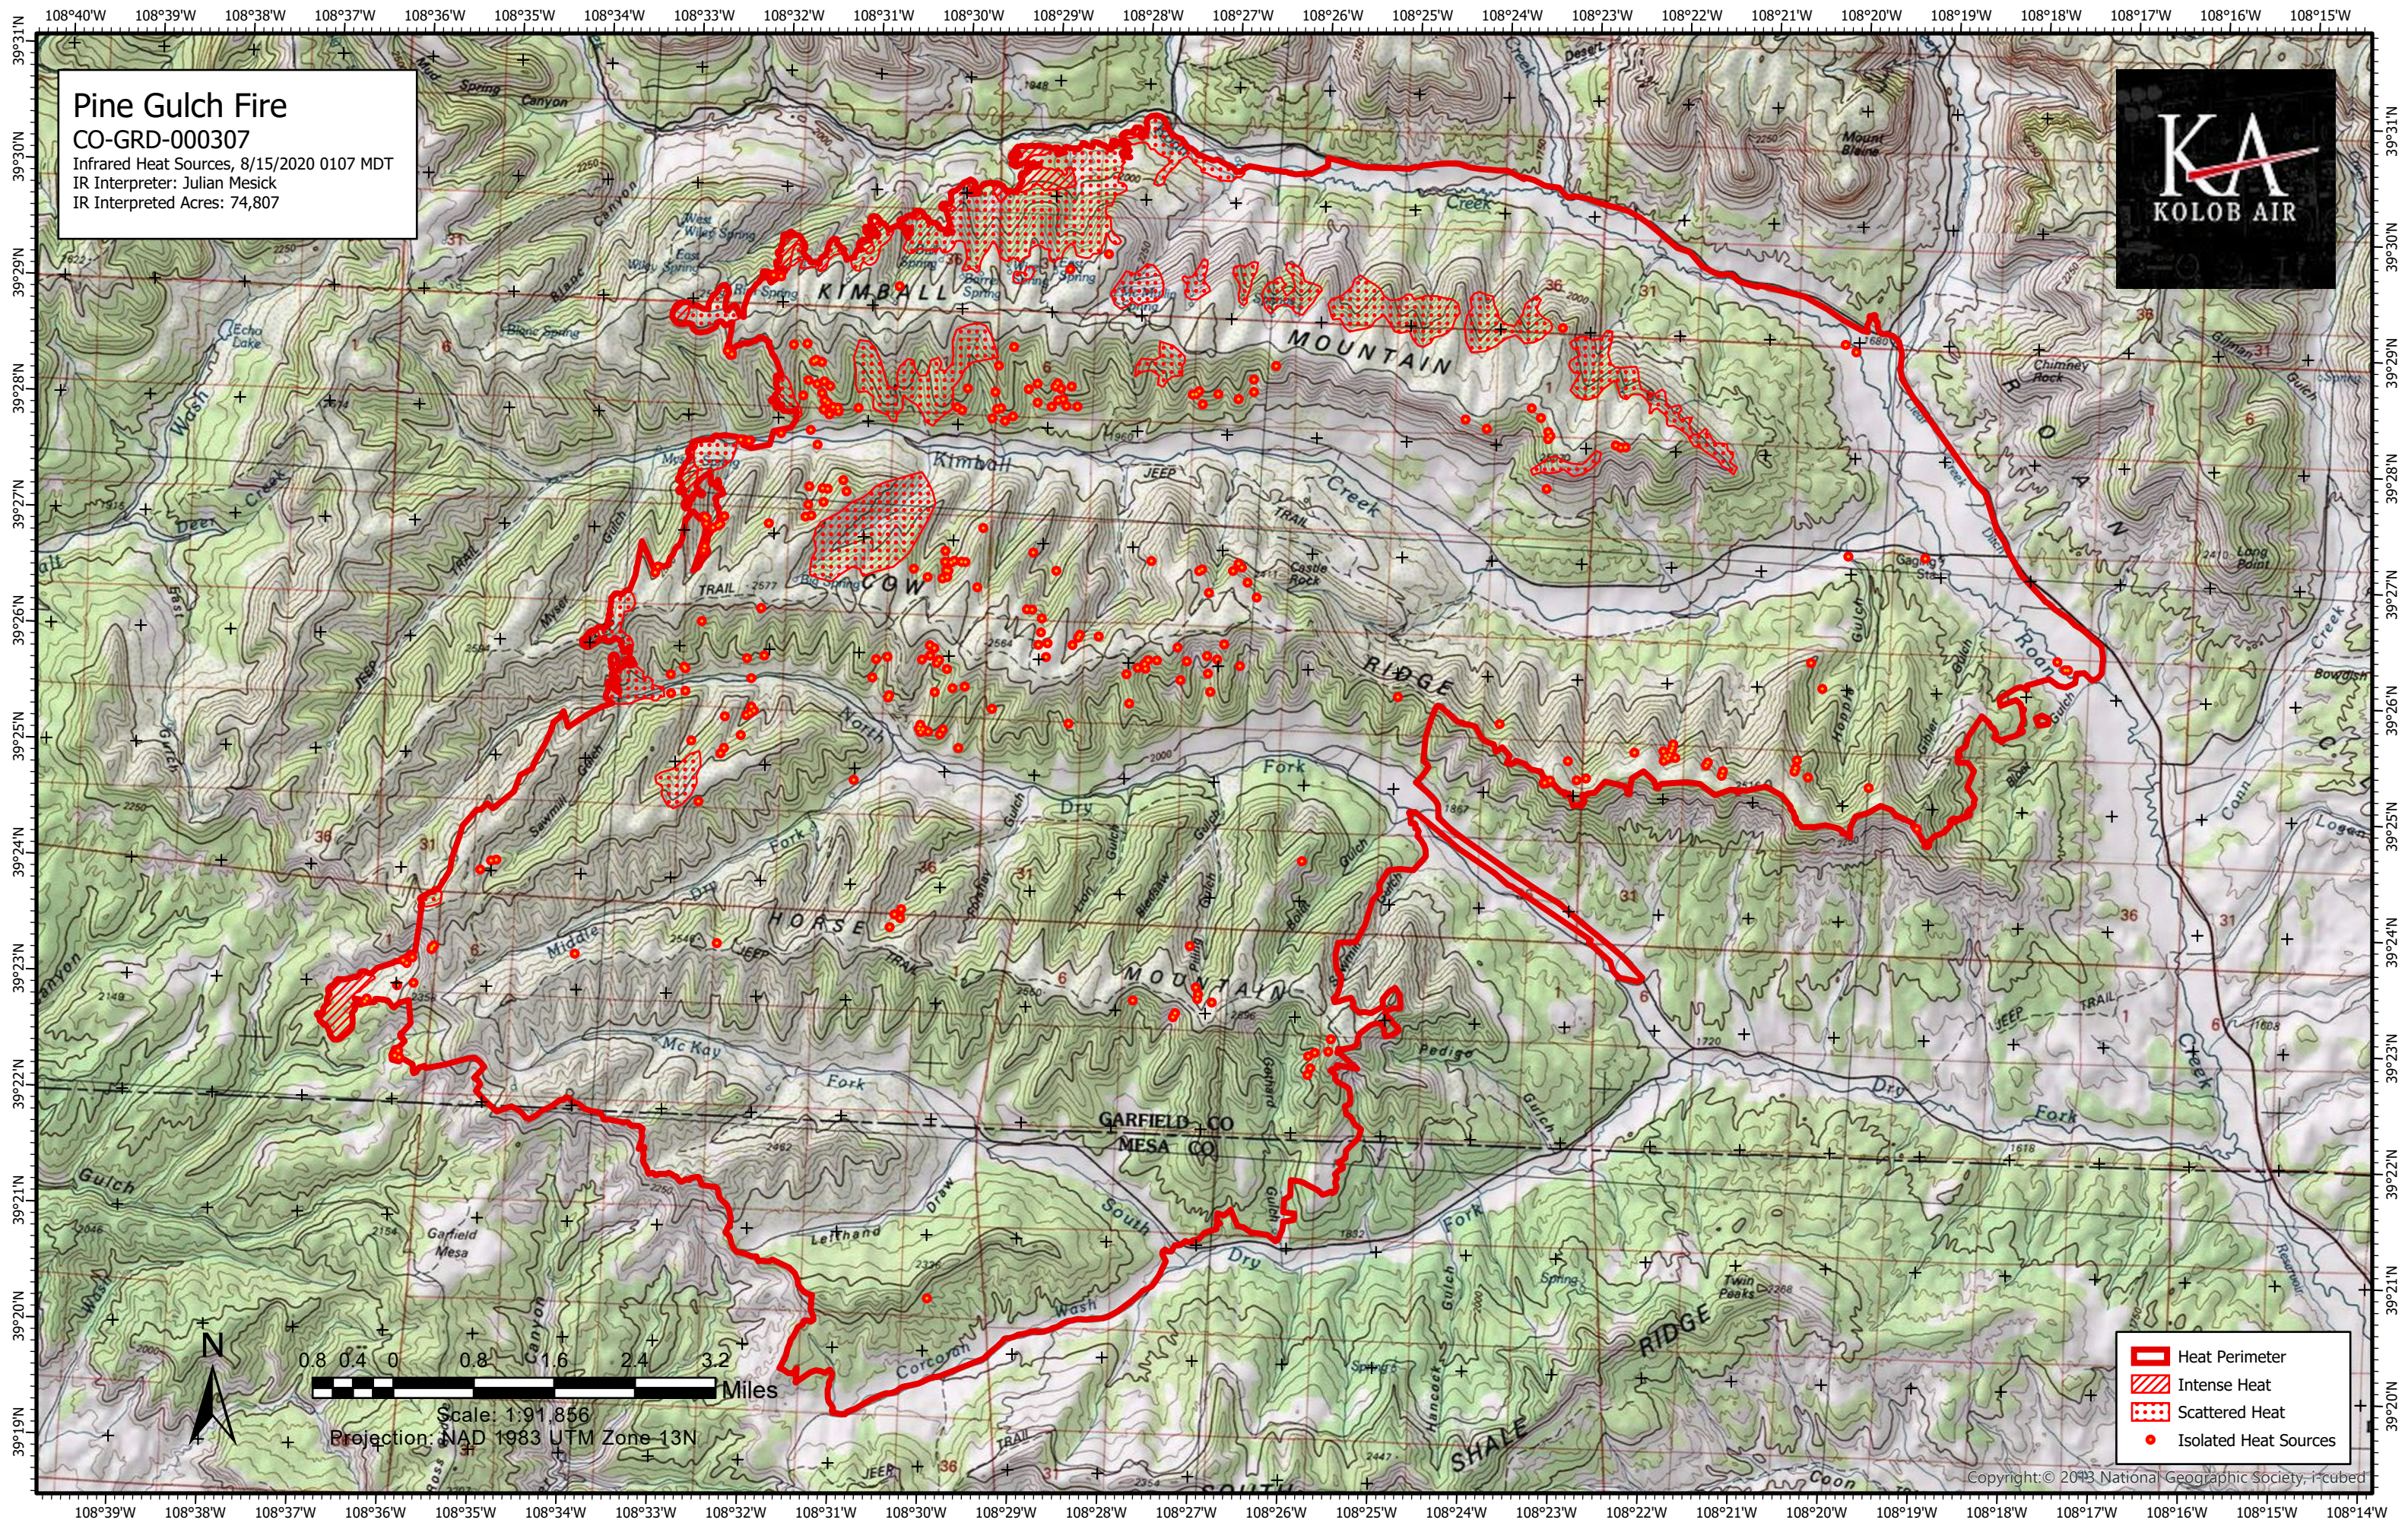

Pine Gulch Fire

CO-GRD-000307

Infrared Heat Sources, 8/15/2020 0107 MDT

IR Interpreter: Julian Mesick

IR Interpreted Acres: 74,807

- Heat Perimeter
- Intense Heat
- Scattered Heat
- Isolated Heat Sources

Scale: 1:91,856
Projection: NAD 1983 UTM Zone 13N