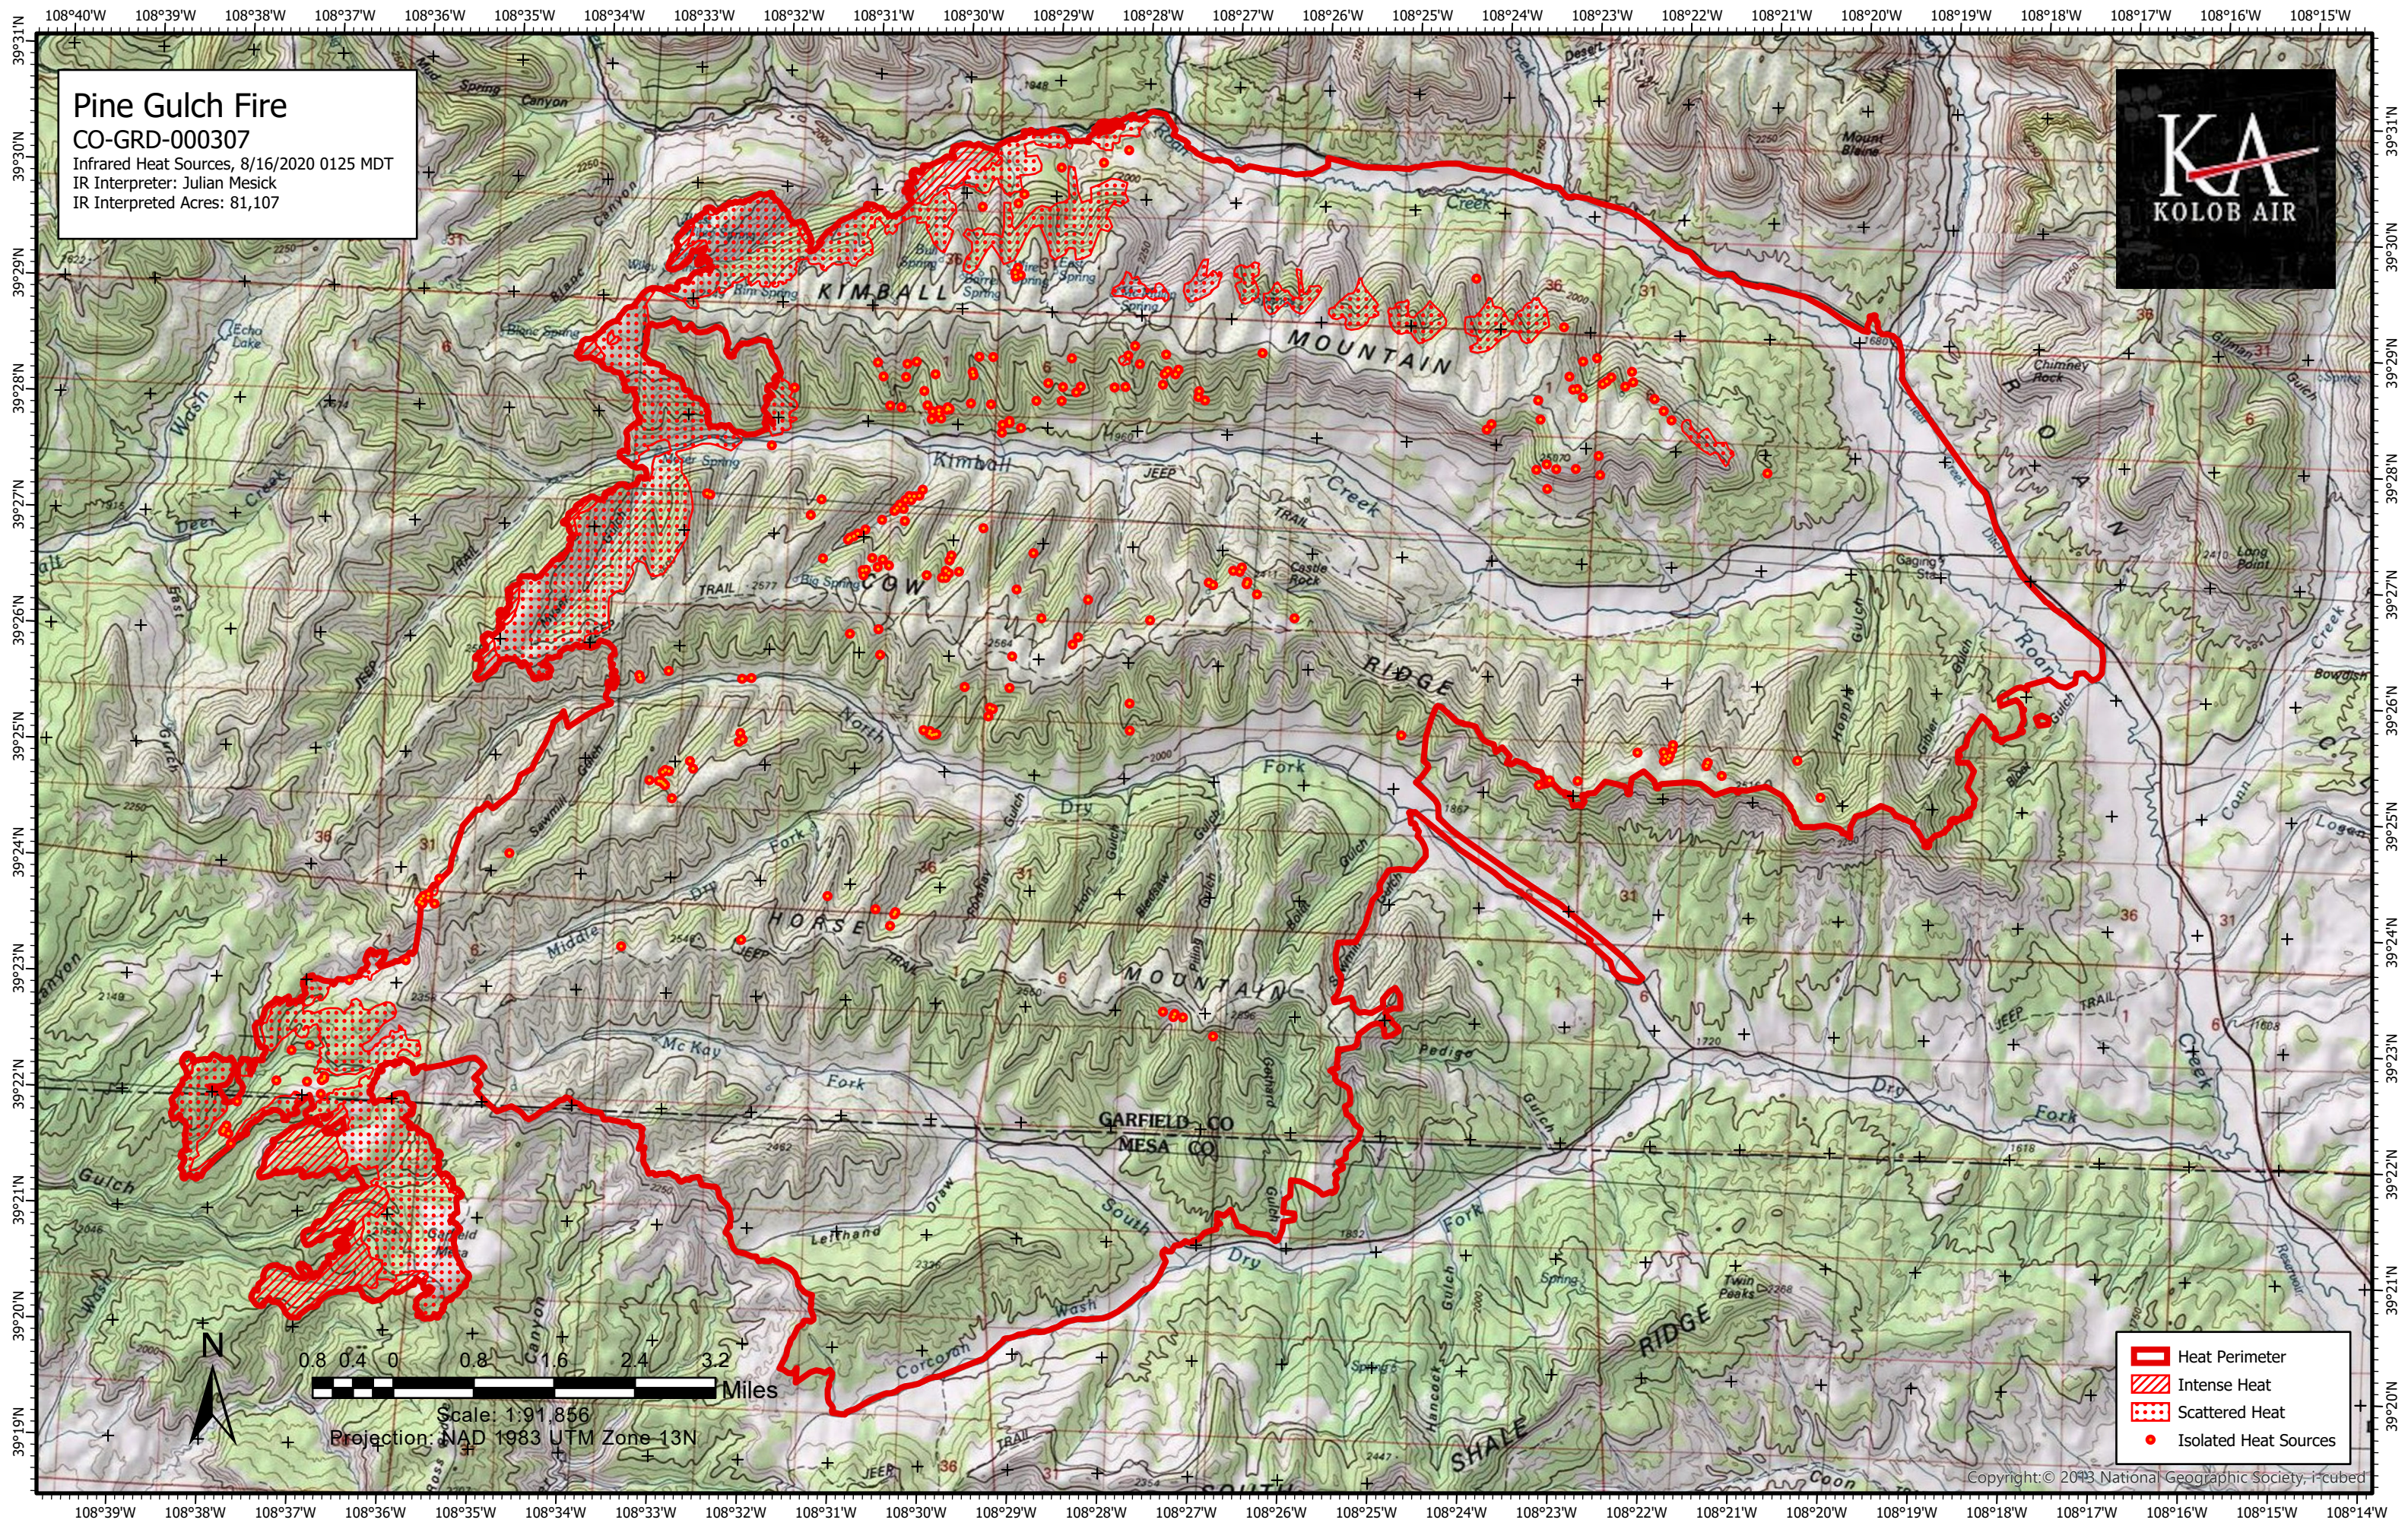

Pine Gulch Fire

CO-GRD-000307

Infrared Heat Sources, 8/16/2020 0125 MDT

IR Interpreter: Julian Mesick

IR Interpreted Acres: 81,107

- Heat Perimeter
- Intense Heat
- Scattered Heat
- Isolated Heat Sources

Scale: 1:91,856
Projection: NAD 1983 UTM Zone 13N