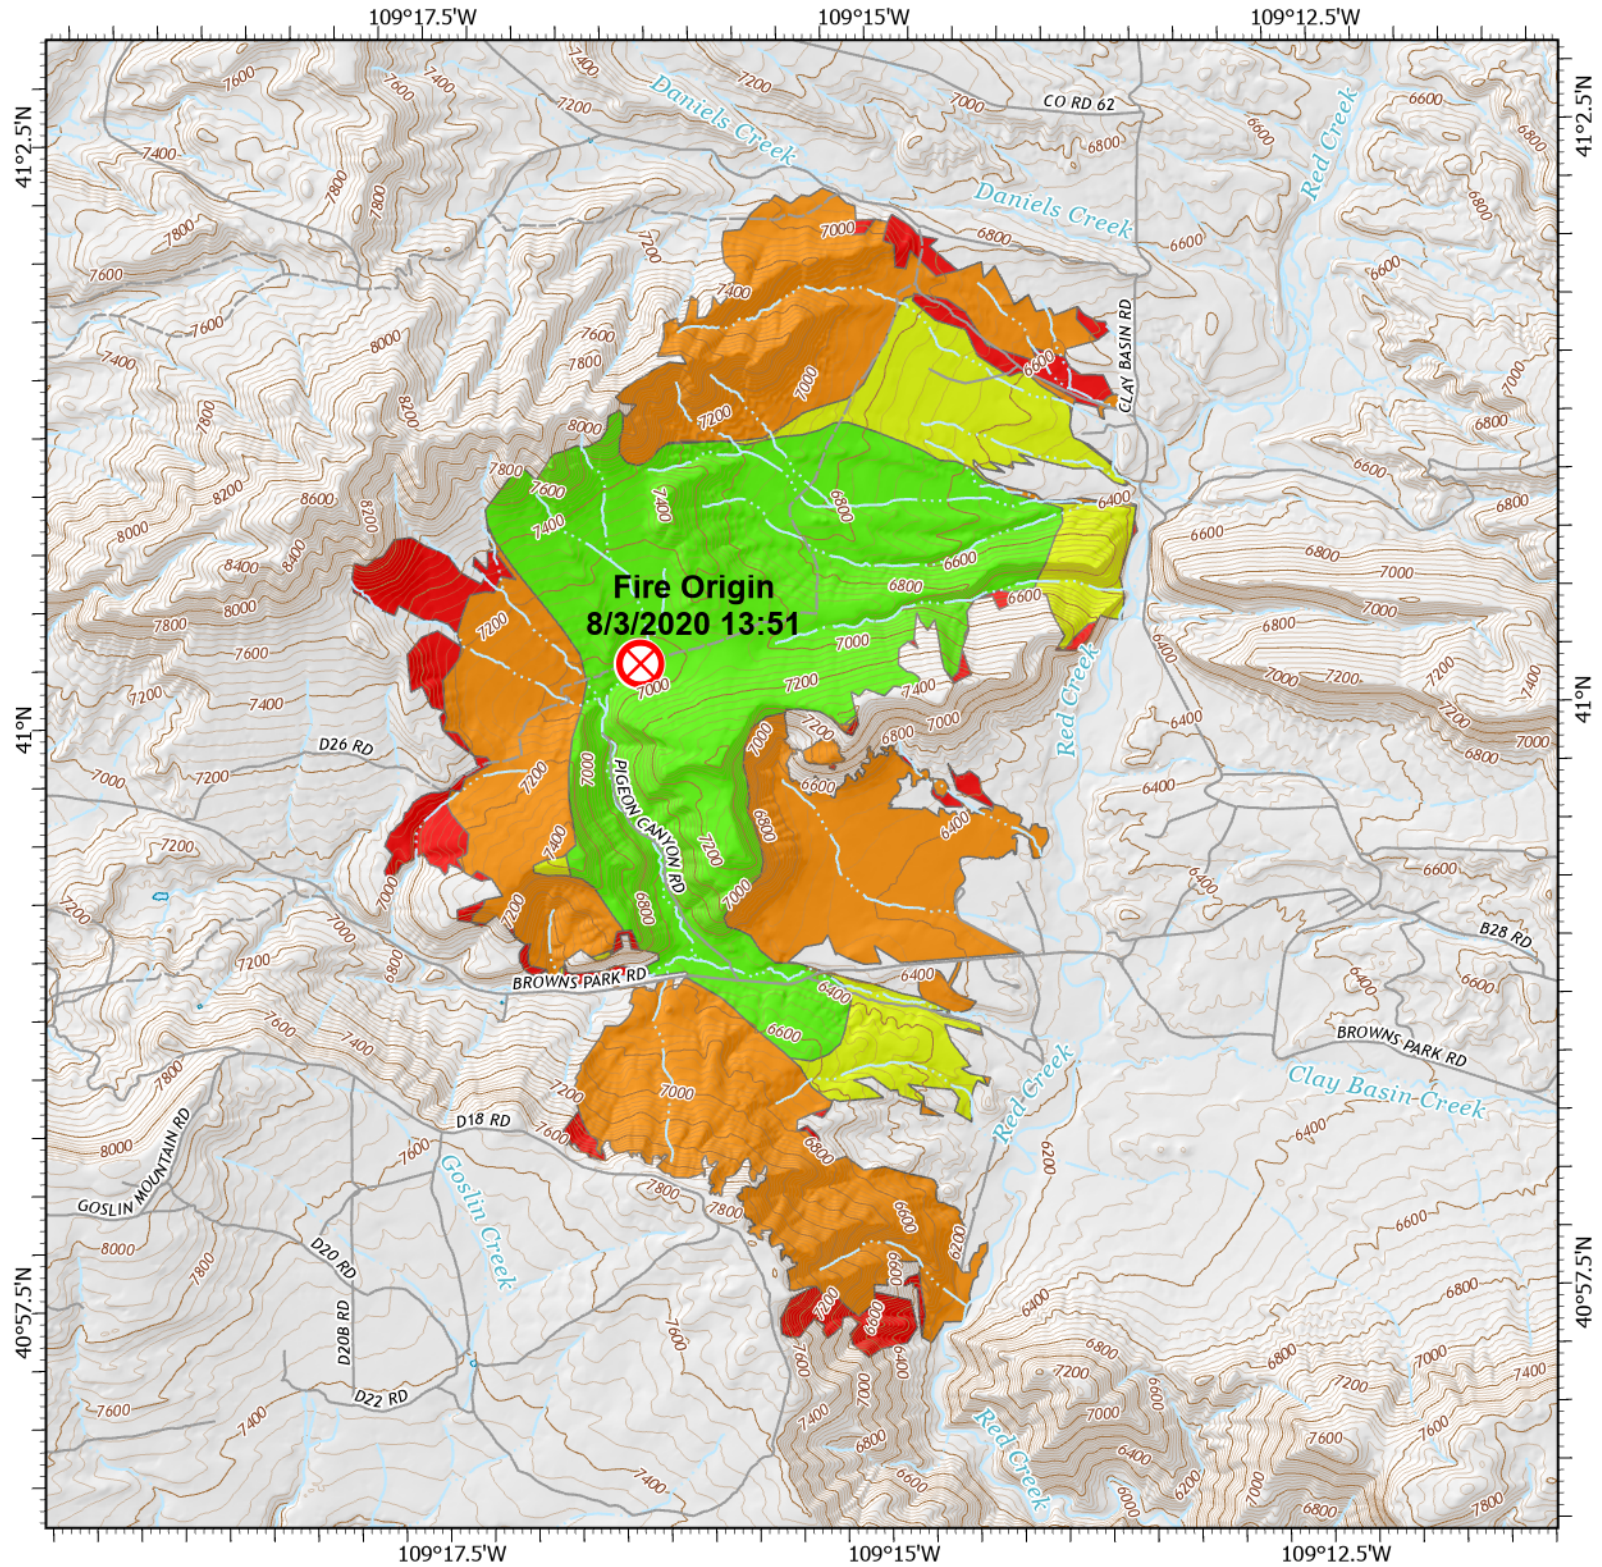

Progression

Richard Mountain
WYRSD-200480
8/6/2020 Day

7,064 acres at 8/5/2020 2109 hrs

-  Fire Origin
-  2020-08-03_2120 2,659 growth ac 2,659 total ac
-  2020-08-04_0930 760 growth ac 3,419 total ac
-  2020-08-04_2056 3,127 growth ac 6,546 total ac
-  2020-08-05_2109 518 growth ac 7,064 total ac

cmm
8/6/2020 1535

North American 1983 Datum.