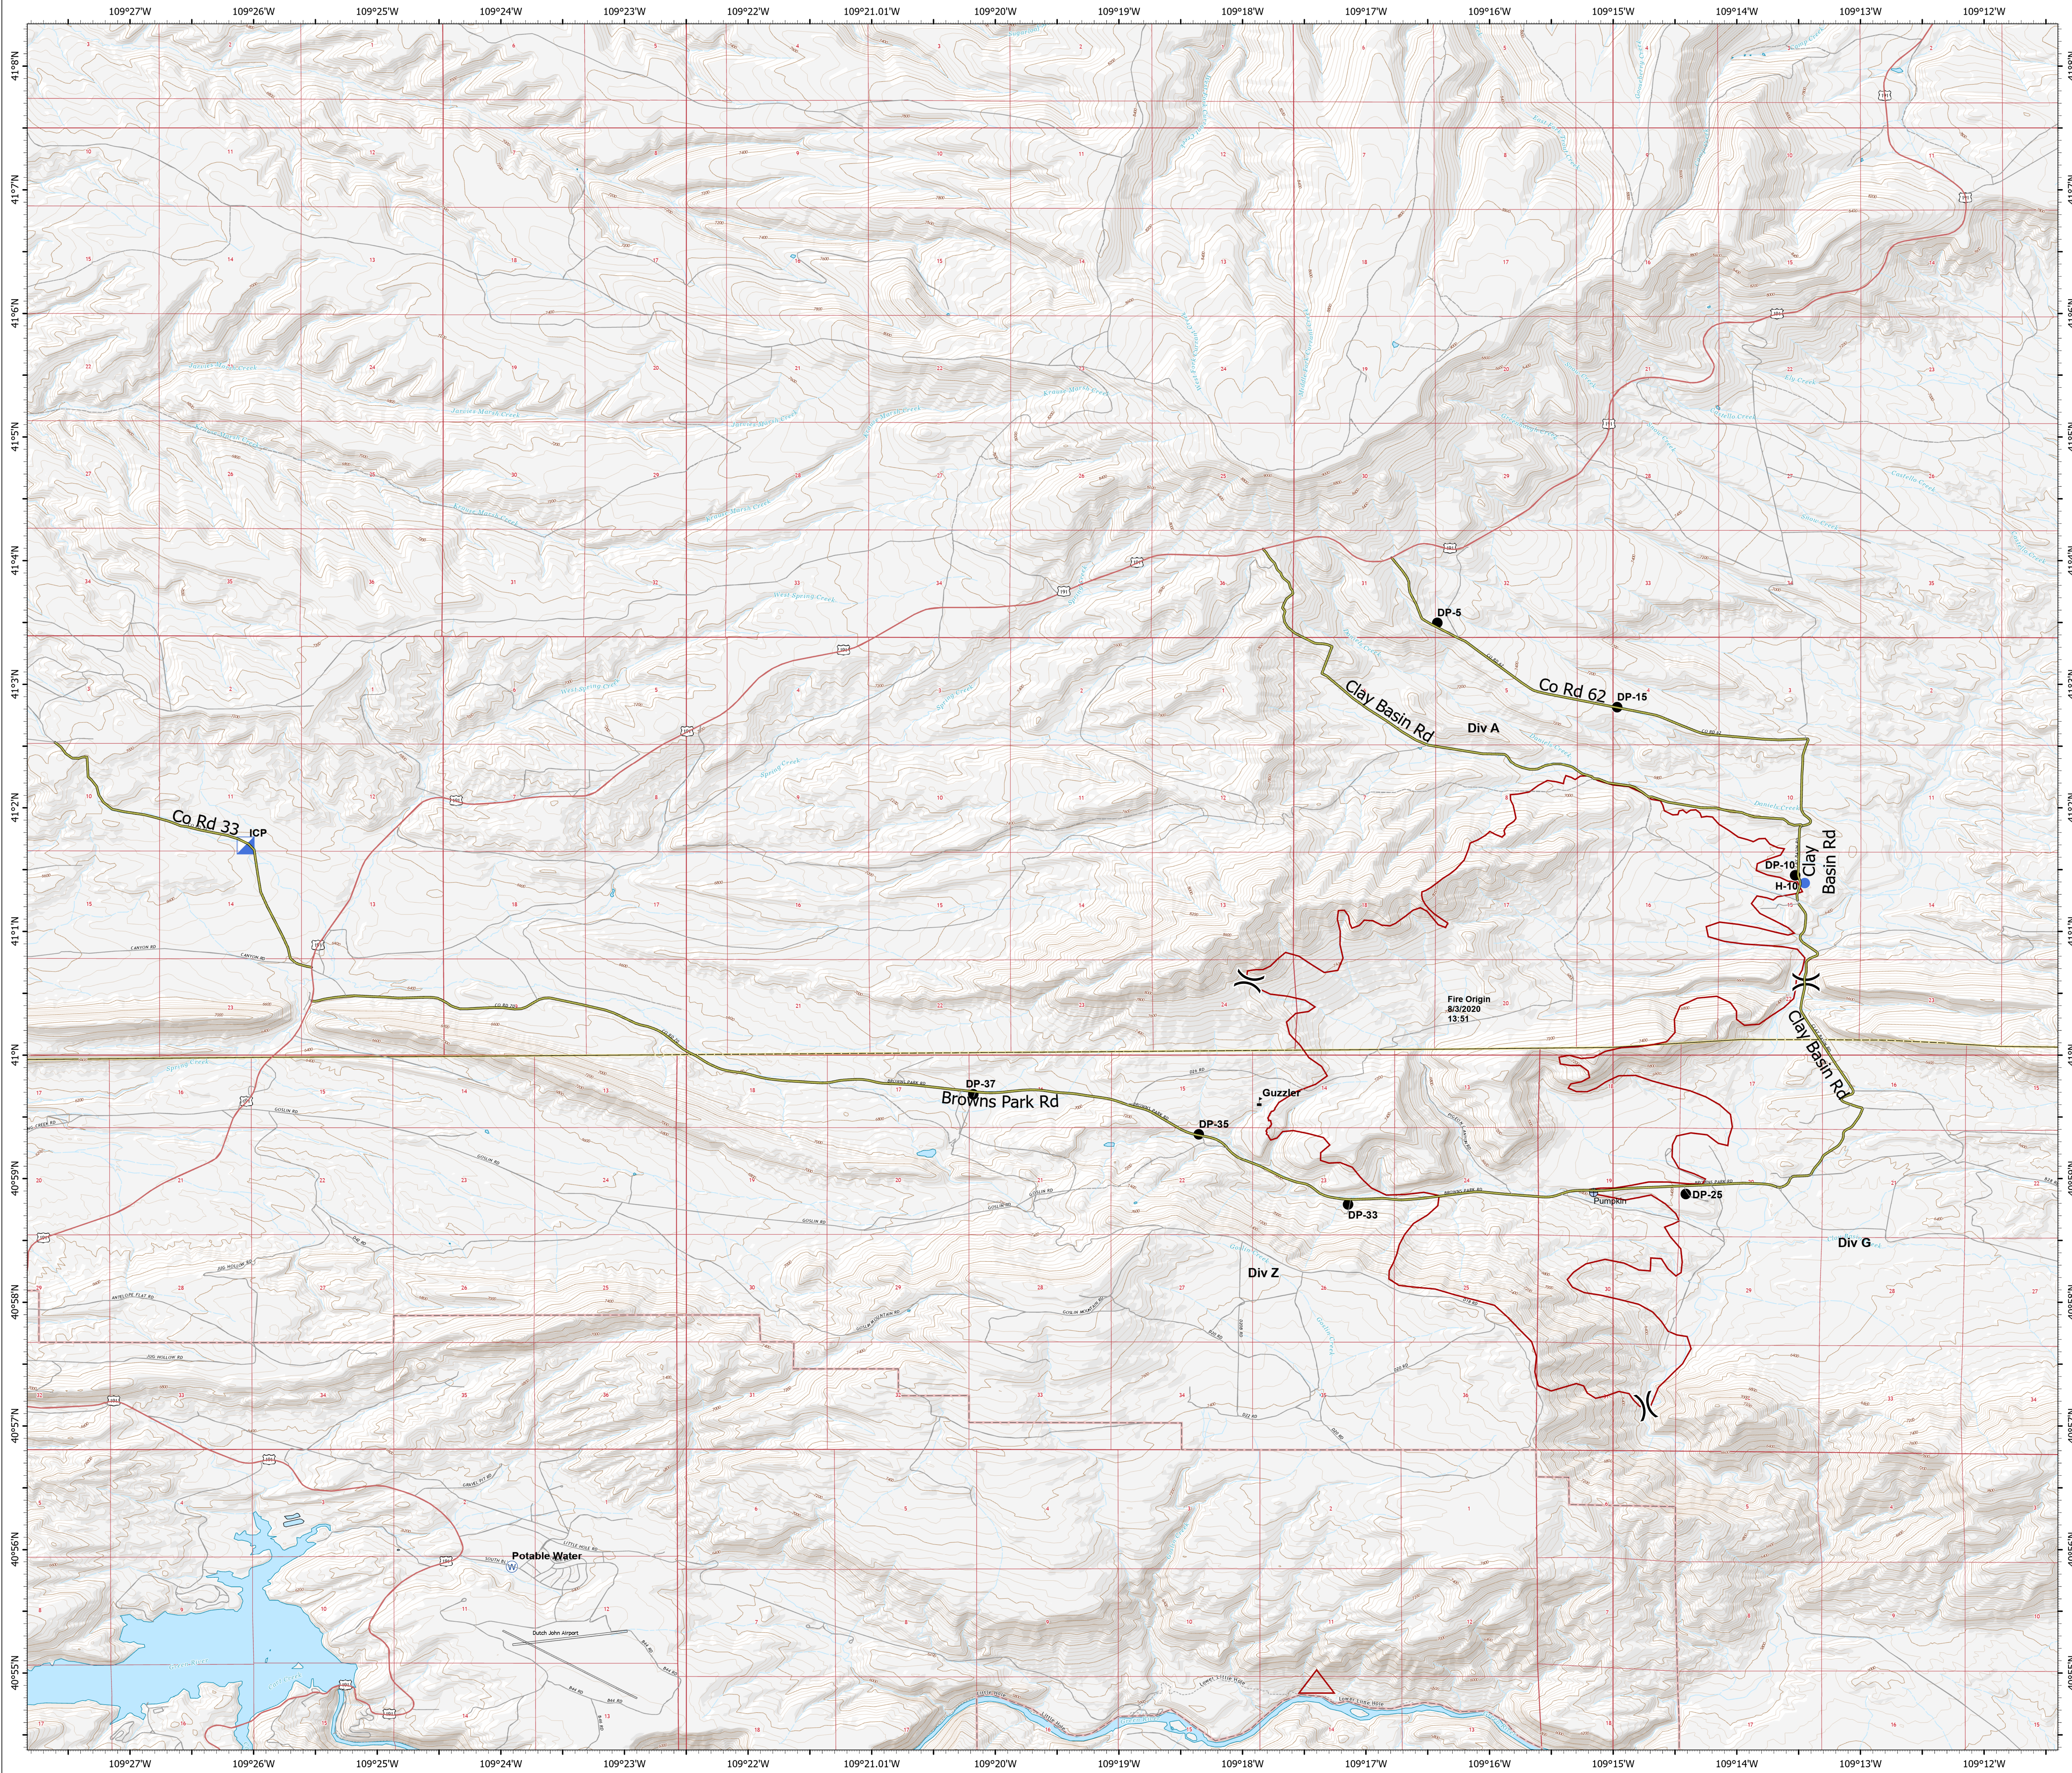

Transportation

Richard Mountain
WYRSD-200480
8/8/2020 Day

7,632 acres at 8/7/2020 1011 hrs

- Drop Point
- Fire Origin
- Helispot
- Incident Command Post
- ⊙ Water Source
- ⊙ Water Development or Draft Site
- ⊙ Value at Risk
- ⌋ Division Break
- ▭ Wildfire Daily Fire Perimeter
- Secondary Hwy
- Local Road
- FWD
- ▭ Runway
- main_roads

jzm
8/7/2020 2012
WGS 1984 Datum, LatLong Grid