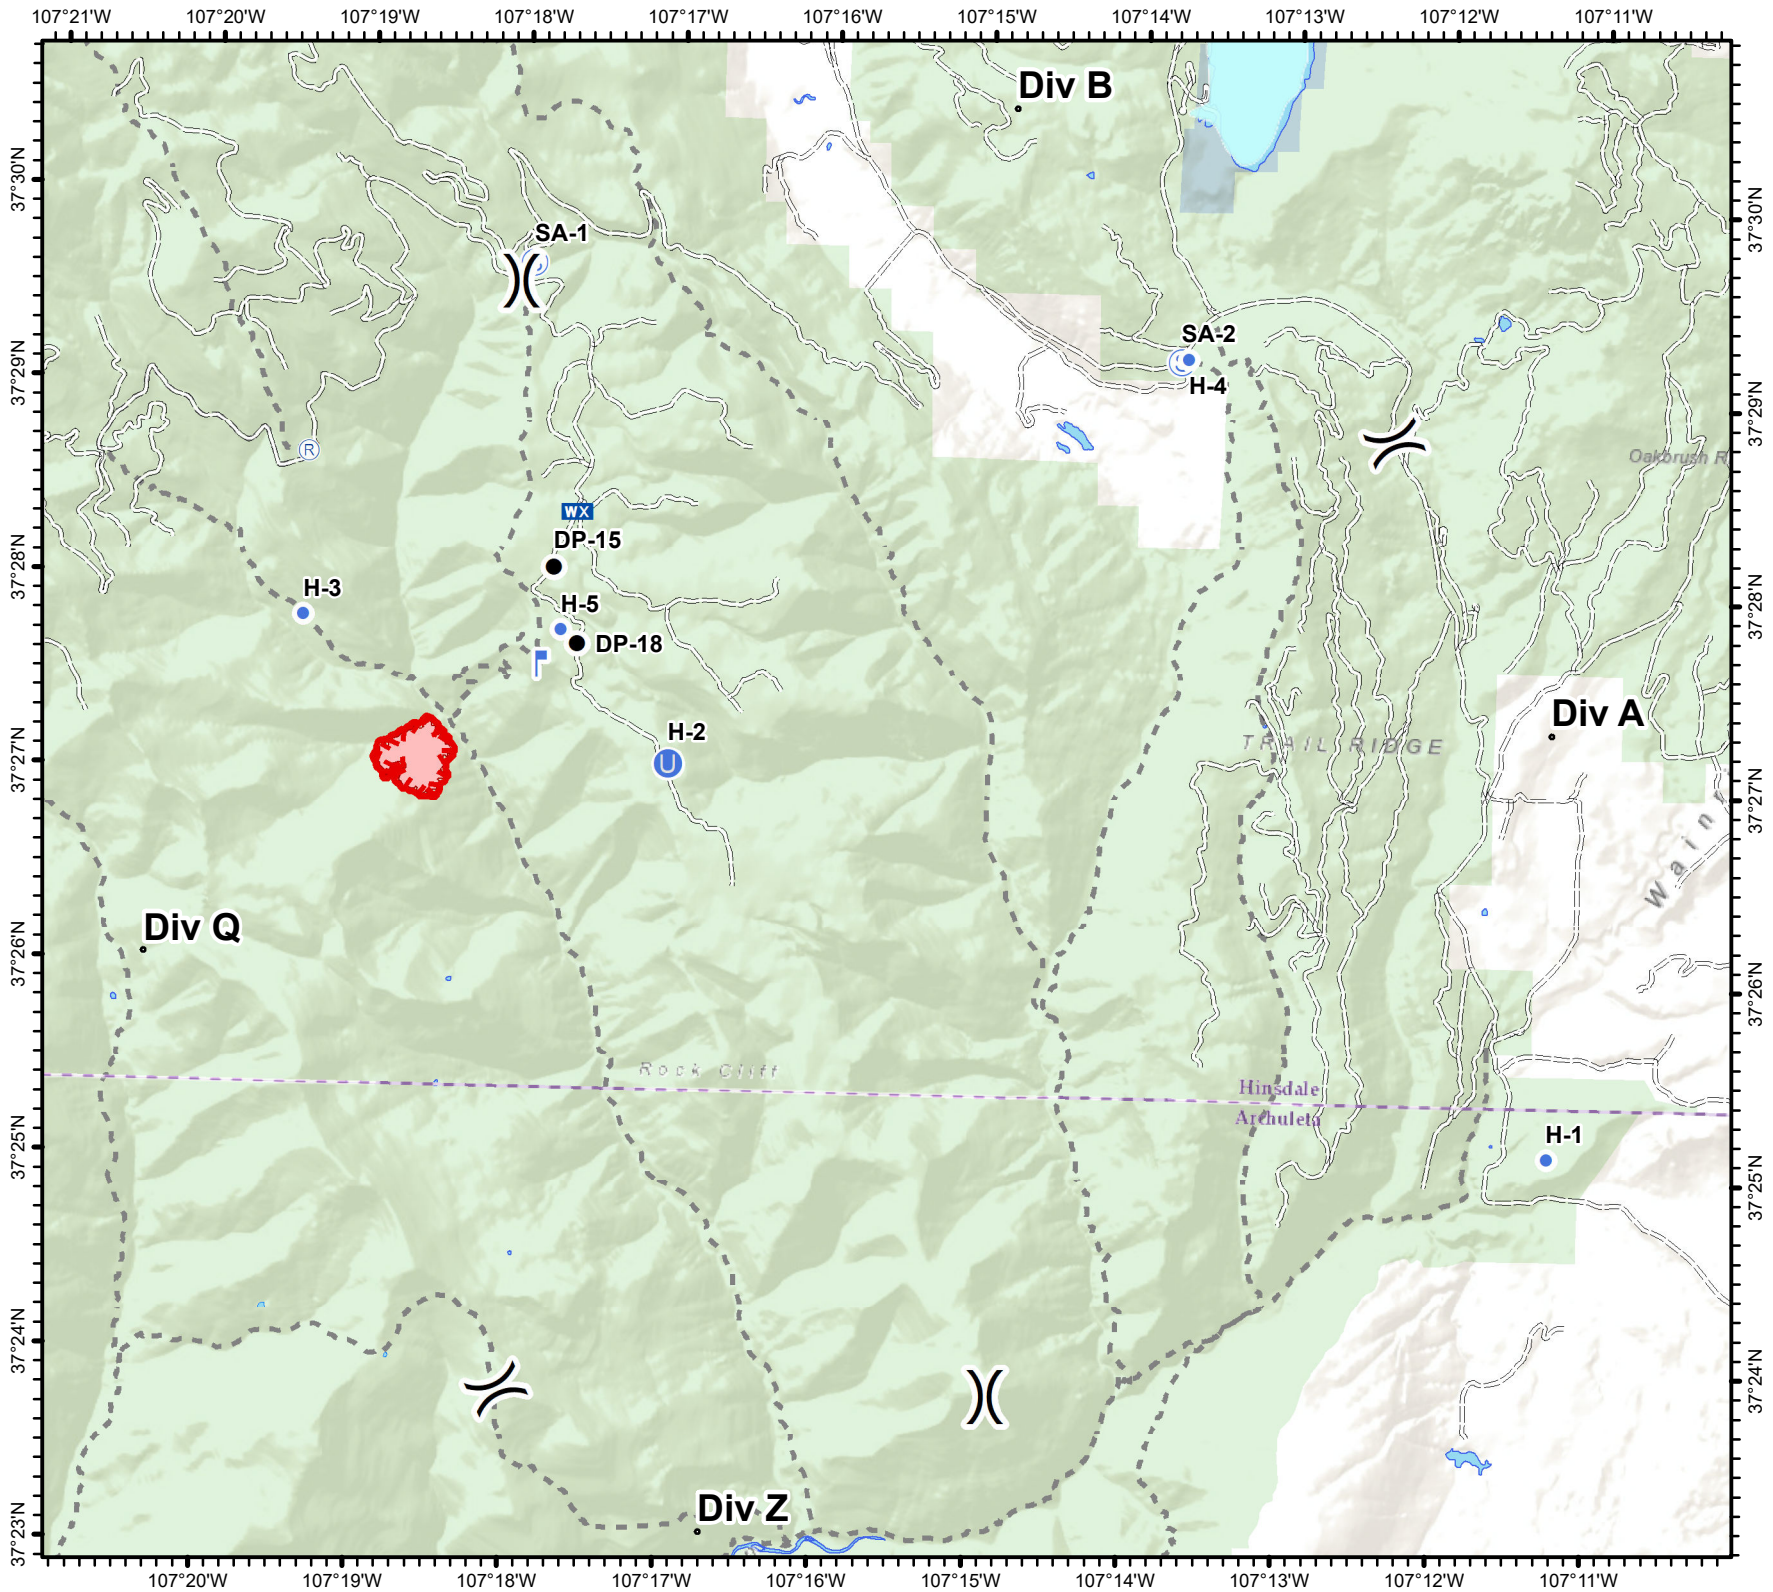

IAP Map
Sand Creek
CO-SJF-000436 ID
June 25, 2020

Appx 71 ac
6/23/20 MMA Flight

- Drop Point
- U Unimproved Landing Area
- Helispot
- Lookout
- WX Mobile Weather Unit
- Ⓡ Repeater
- Ⓢ Staging Area
- ⎵ Division Break
- Uncontrolled Fire Edge
- Wildfire Daily Fire Perimeter
- Local or 4WD road
- Trail
- Private
- State, County, City; Areas
- US Forest Service

G. Torres
6/24/2020
2123 hrs
Acres from MMA and field reports