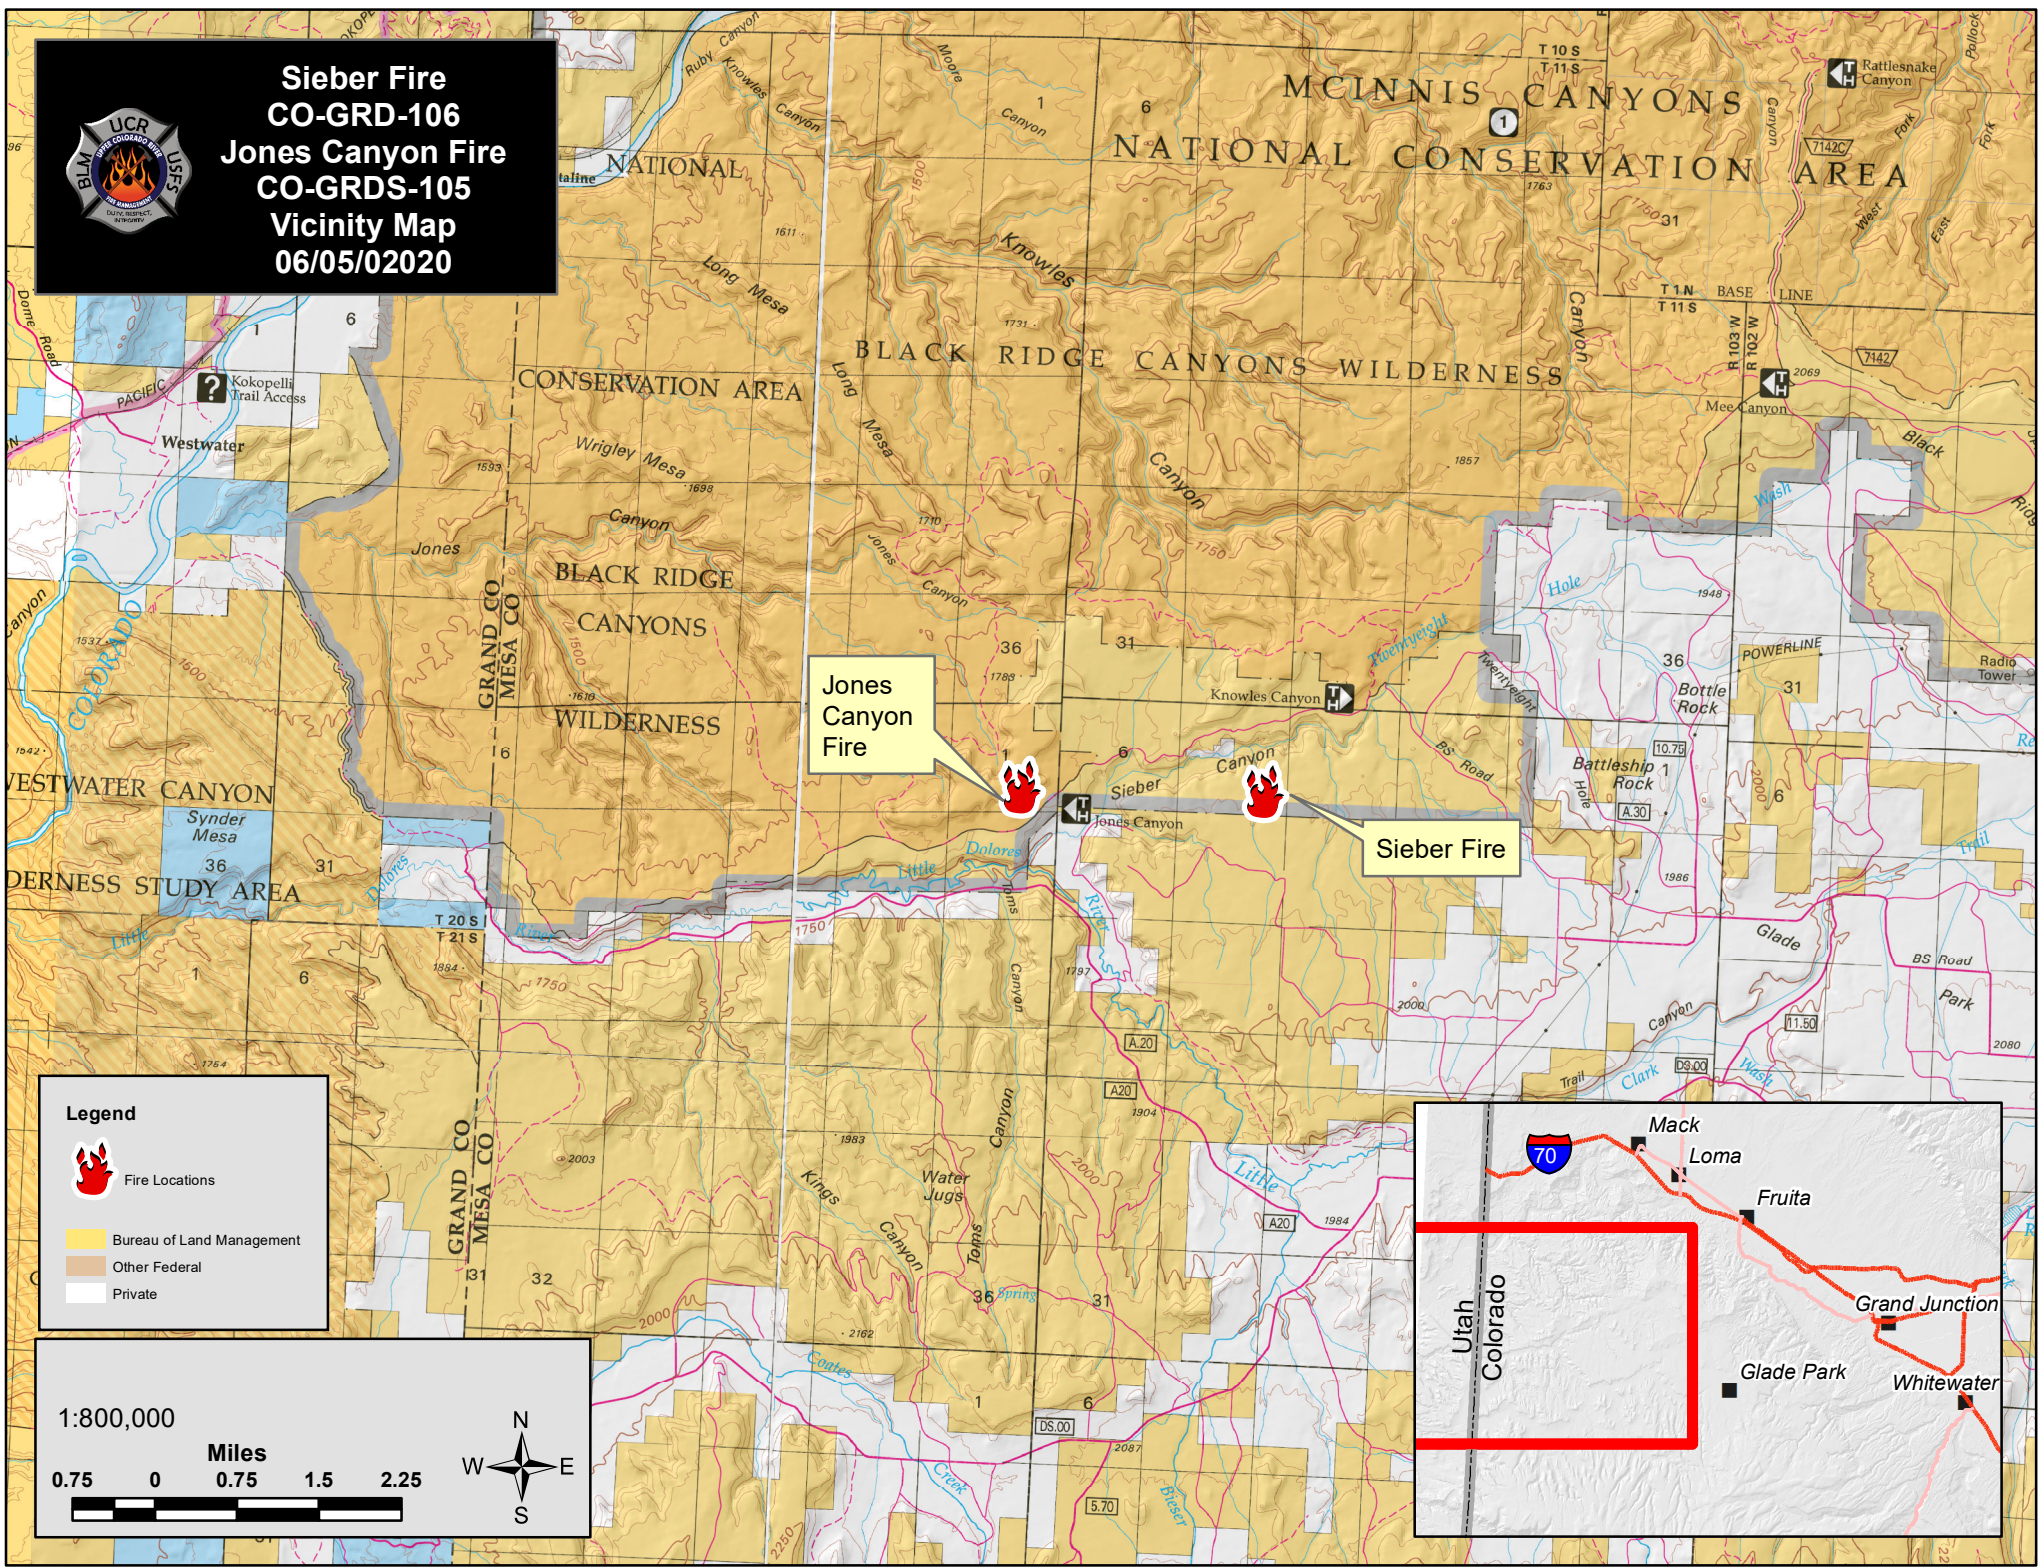

**Sieber Fire  
CO-GRD-106  
Jones Canyon Fire  
CO-GRDS-105  
Vicinity Map  
06/05/2020**

**Legend**

-  Fire Locations
-  Bureau of Land Management
-  Other Federal
-  Private

1:800,000

Miles

0.75 0 0.75 1.5 2.25