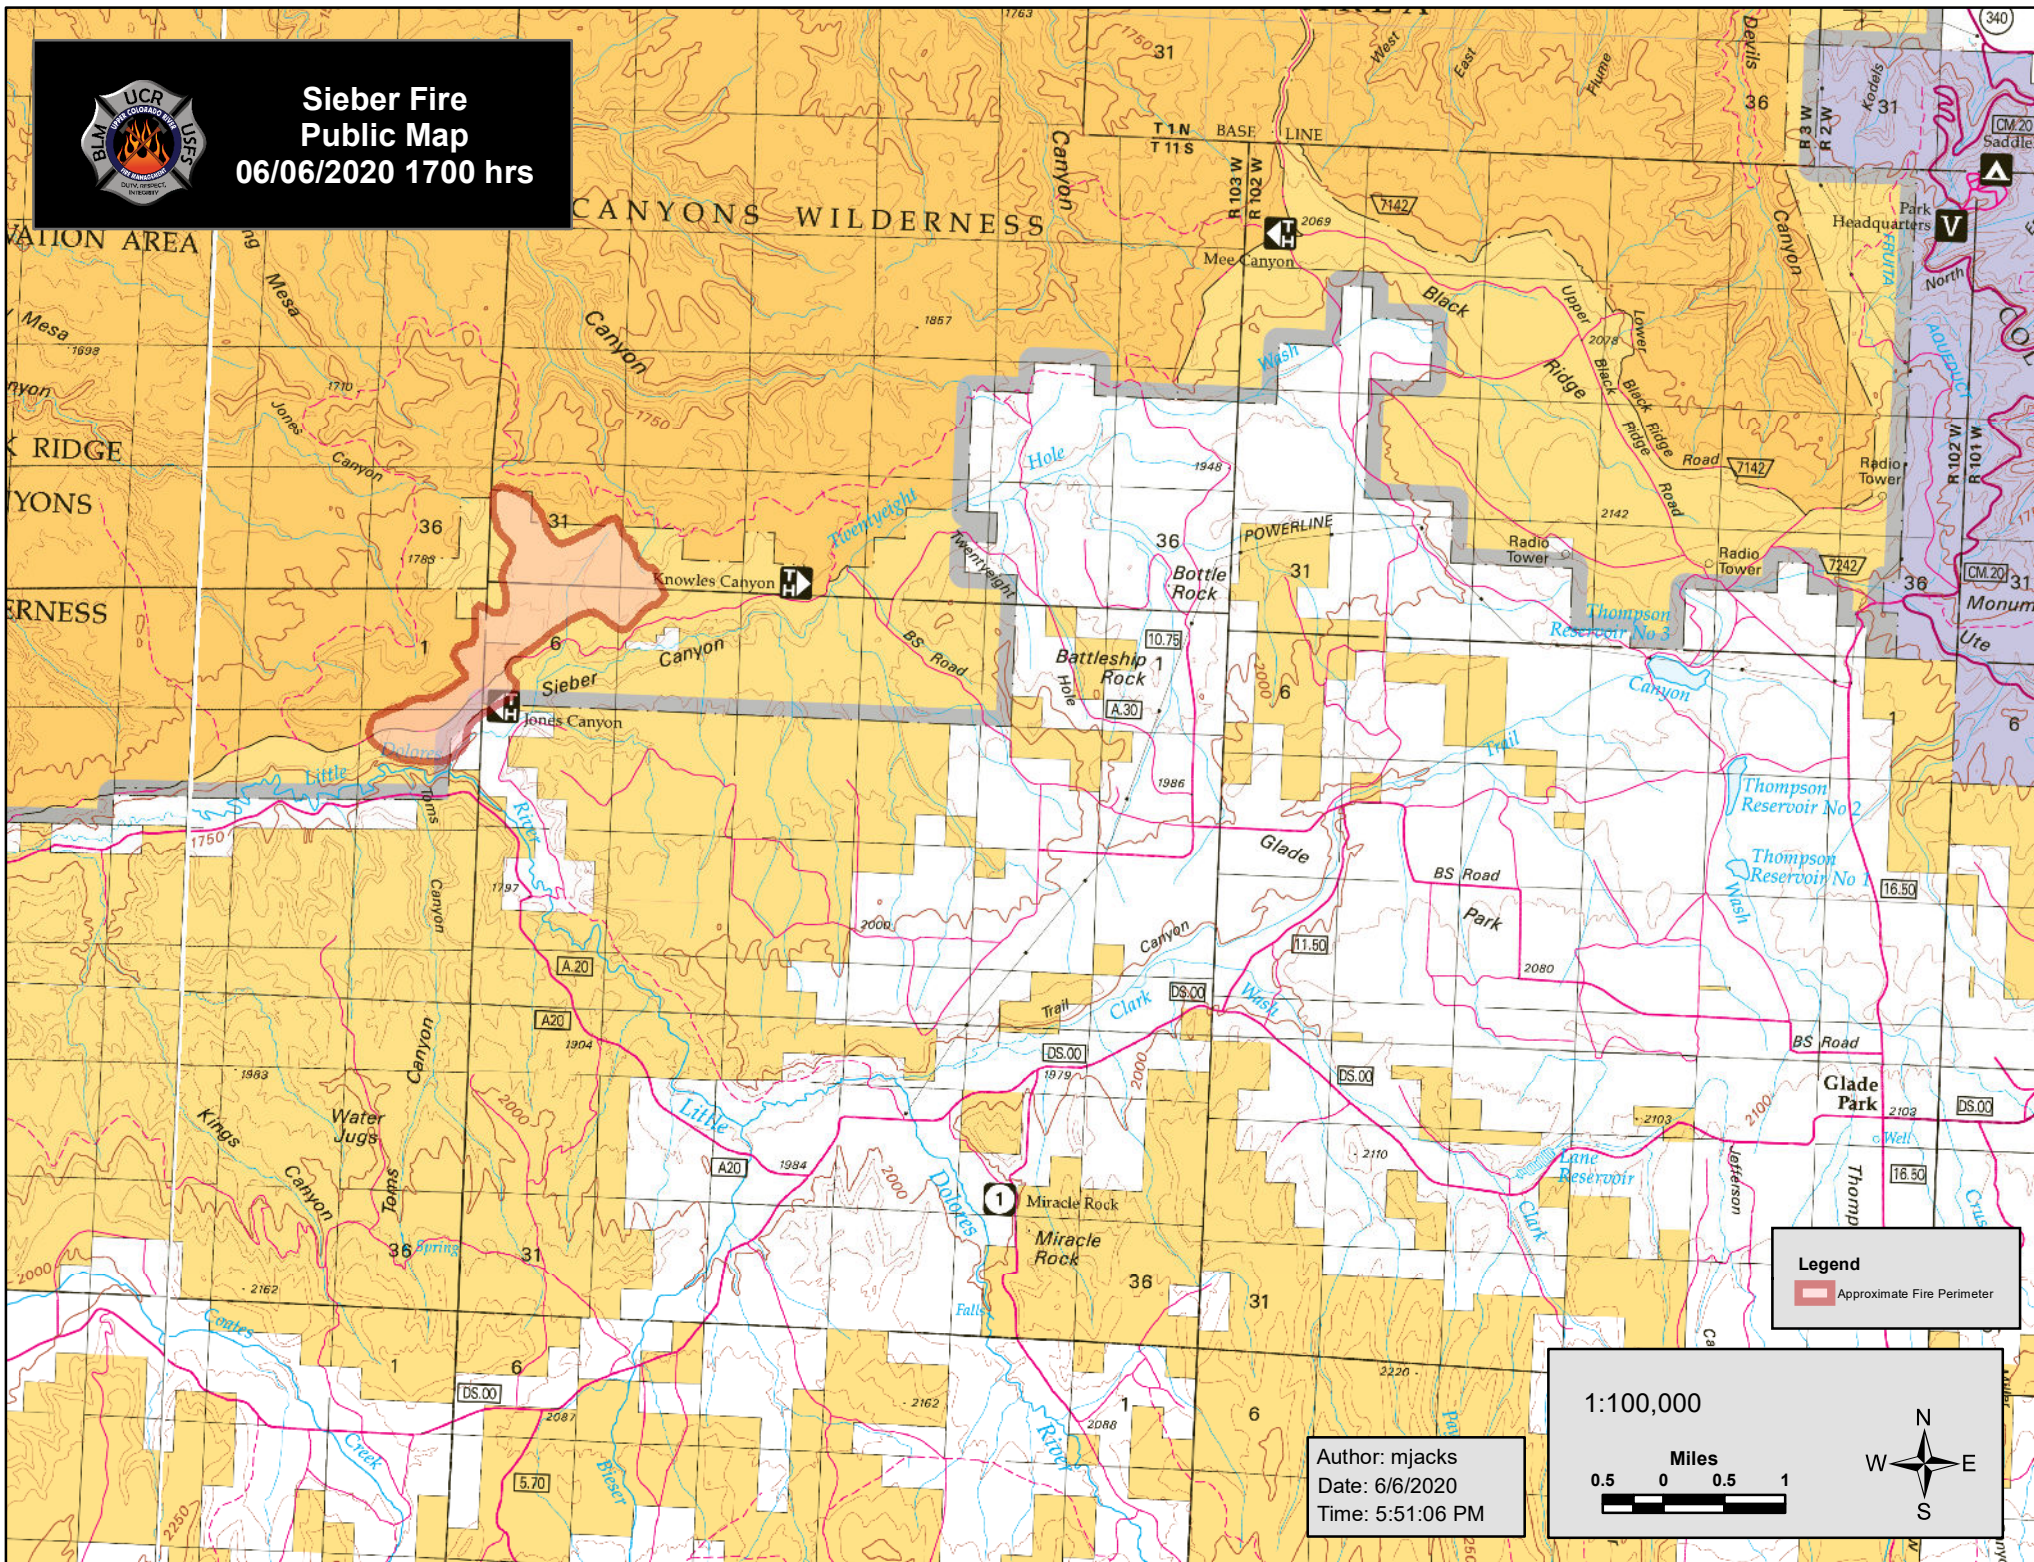

**Sieber Fire
Public Map
06/06/2020 1700 hrs**

CANYONS WILDERNESS

Legend
Approximate Fire Perimeter

1:100,000
Miles
0.5 0 0.5 1
N
W E
S

Author: mjacks
Date: 6/6/2020
Time: 5:51:06 PM