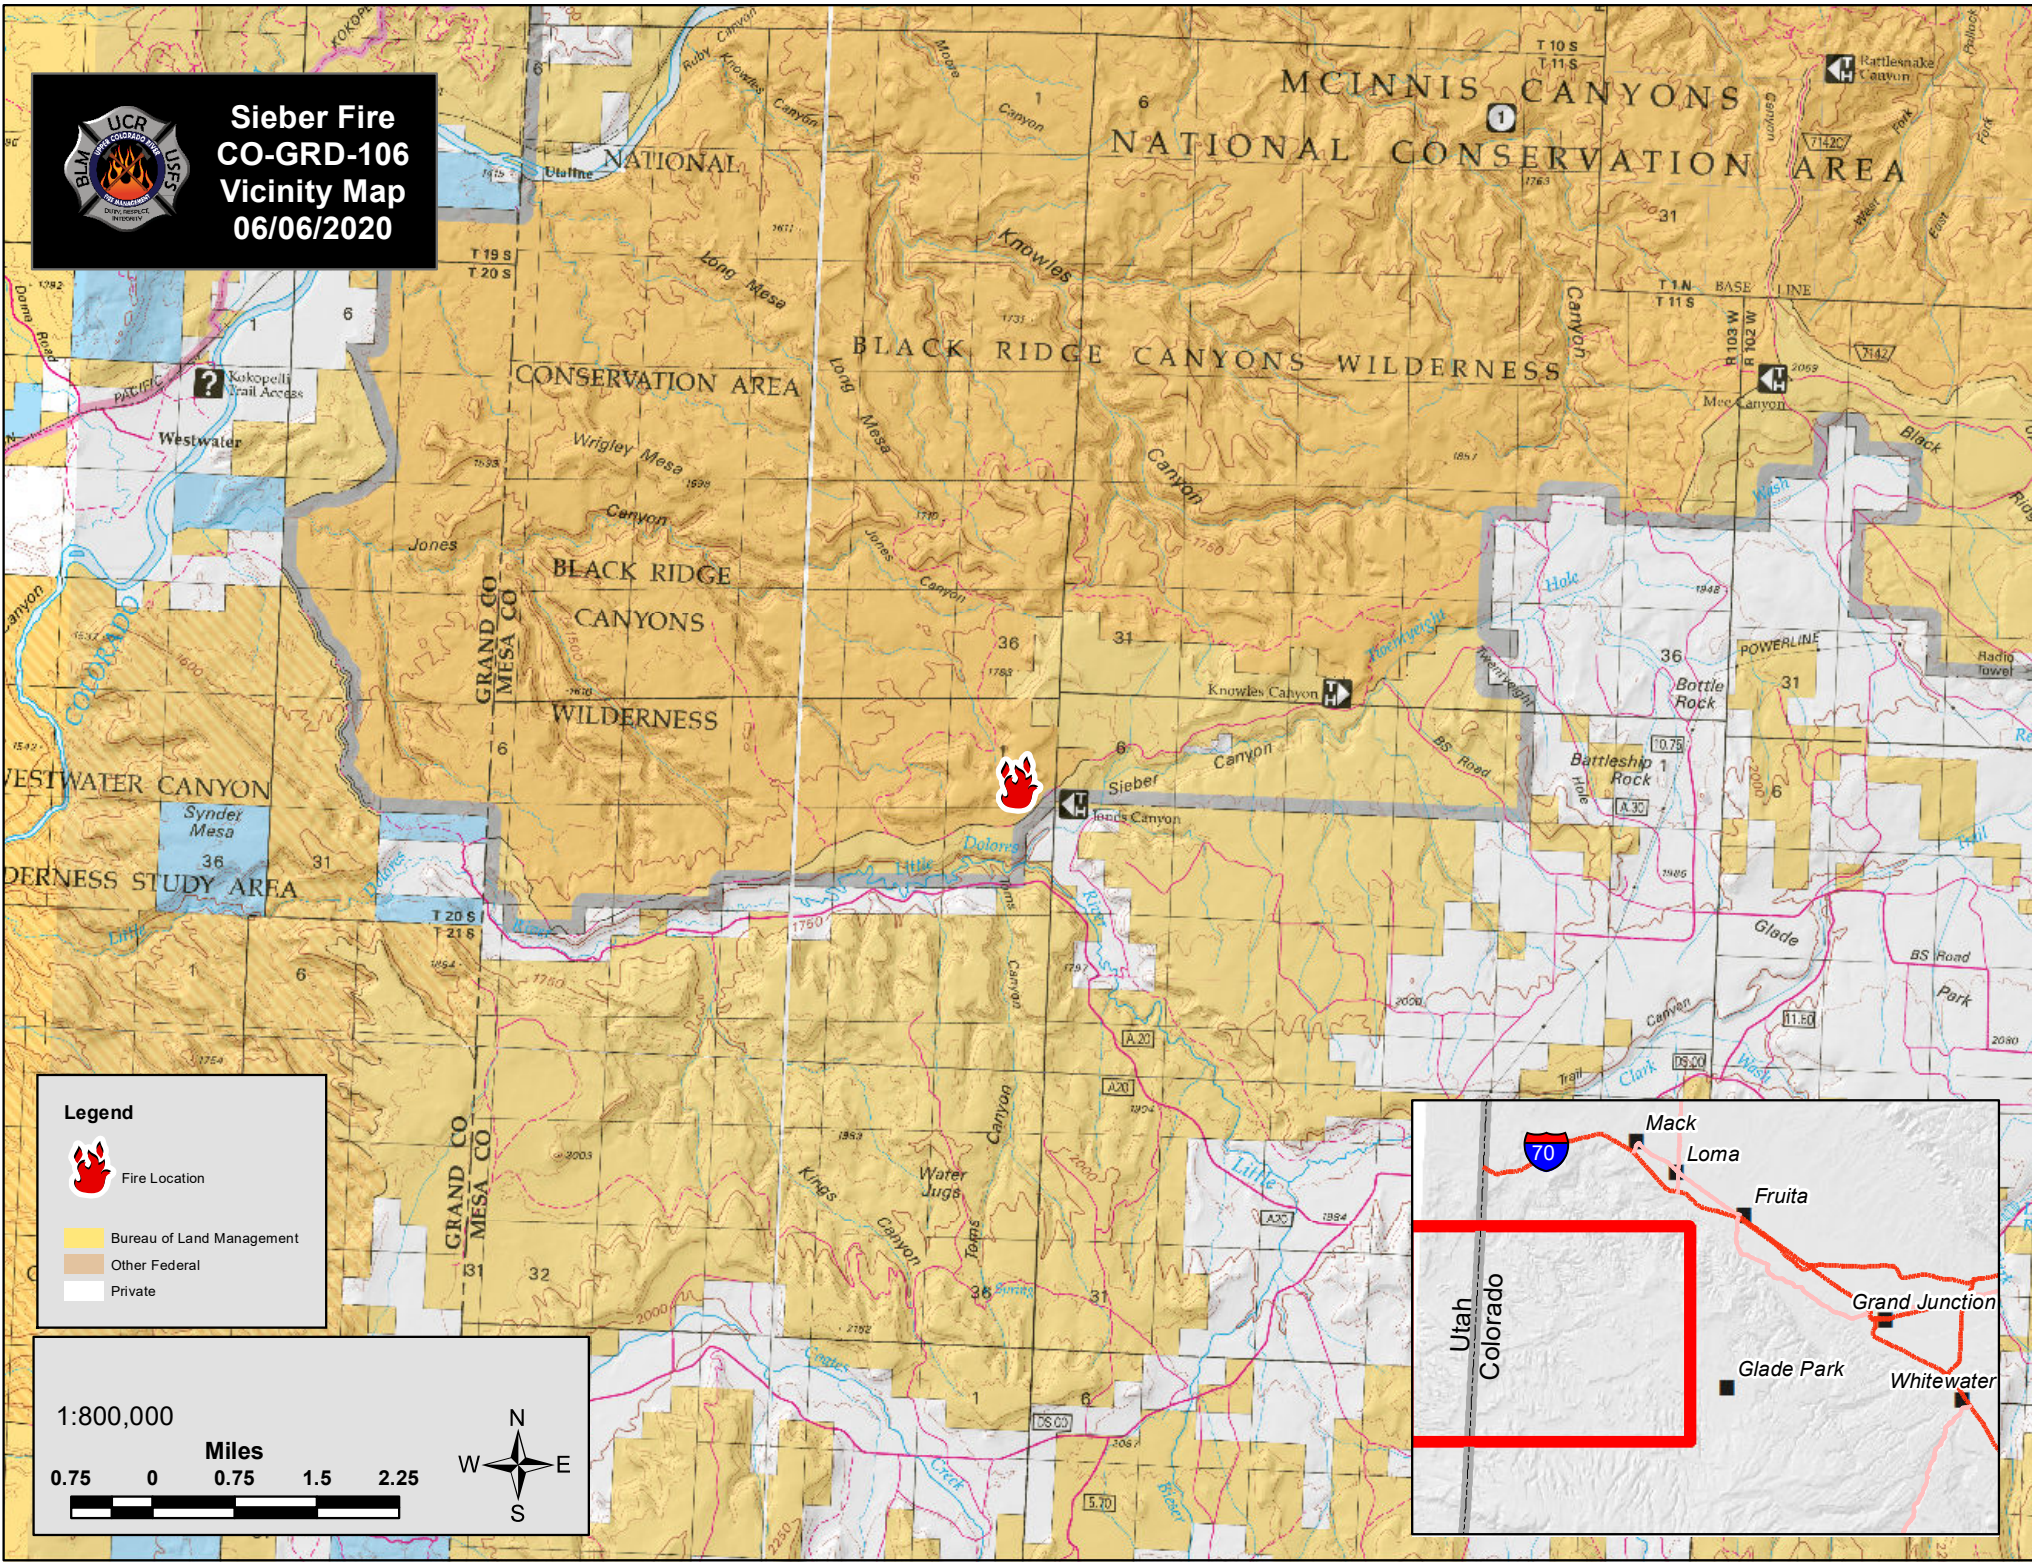

**Sieber Fire
CO-GRD-106
Vicinity Map
06/06/2020**

Legend

- Fire Location
- Bureau of Land Management
- Other Federal
- Private

1:800,000

Miles

0.75 0 0.75 1.5 2.25