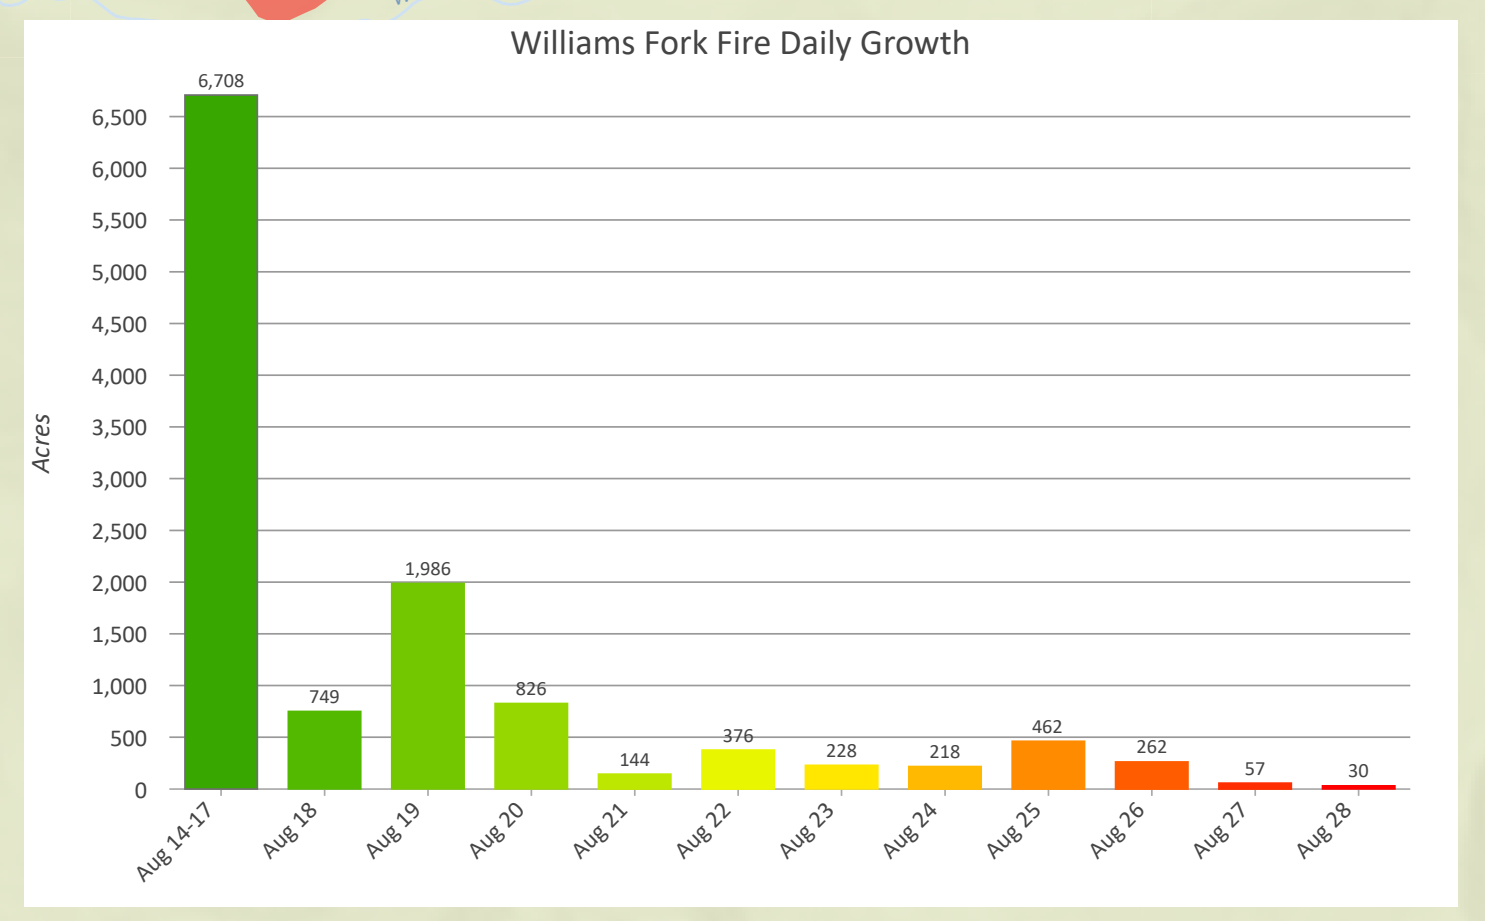

Date	Daily Acres	Total Acres
Aug 14-17	6,726	6,726
Aug 18	915	7,641
Aug 19	1,816	9,457
Aug 20	831	10,288
Aug 21	149	10,437
Aug 22	376	10,813
Aug 23	235	11,048
Aug 24	218	11,266
Aug 25	463	11,729
Aug 26	263	11,992
Aug 27	56	12,048
Aug 28	31	12,079

Progression
 Williams Fork
 CO-ARF-000641
 8/29/20 Day
 12,079 acres at 8/29/2020 0030