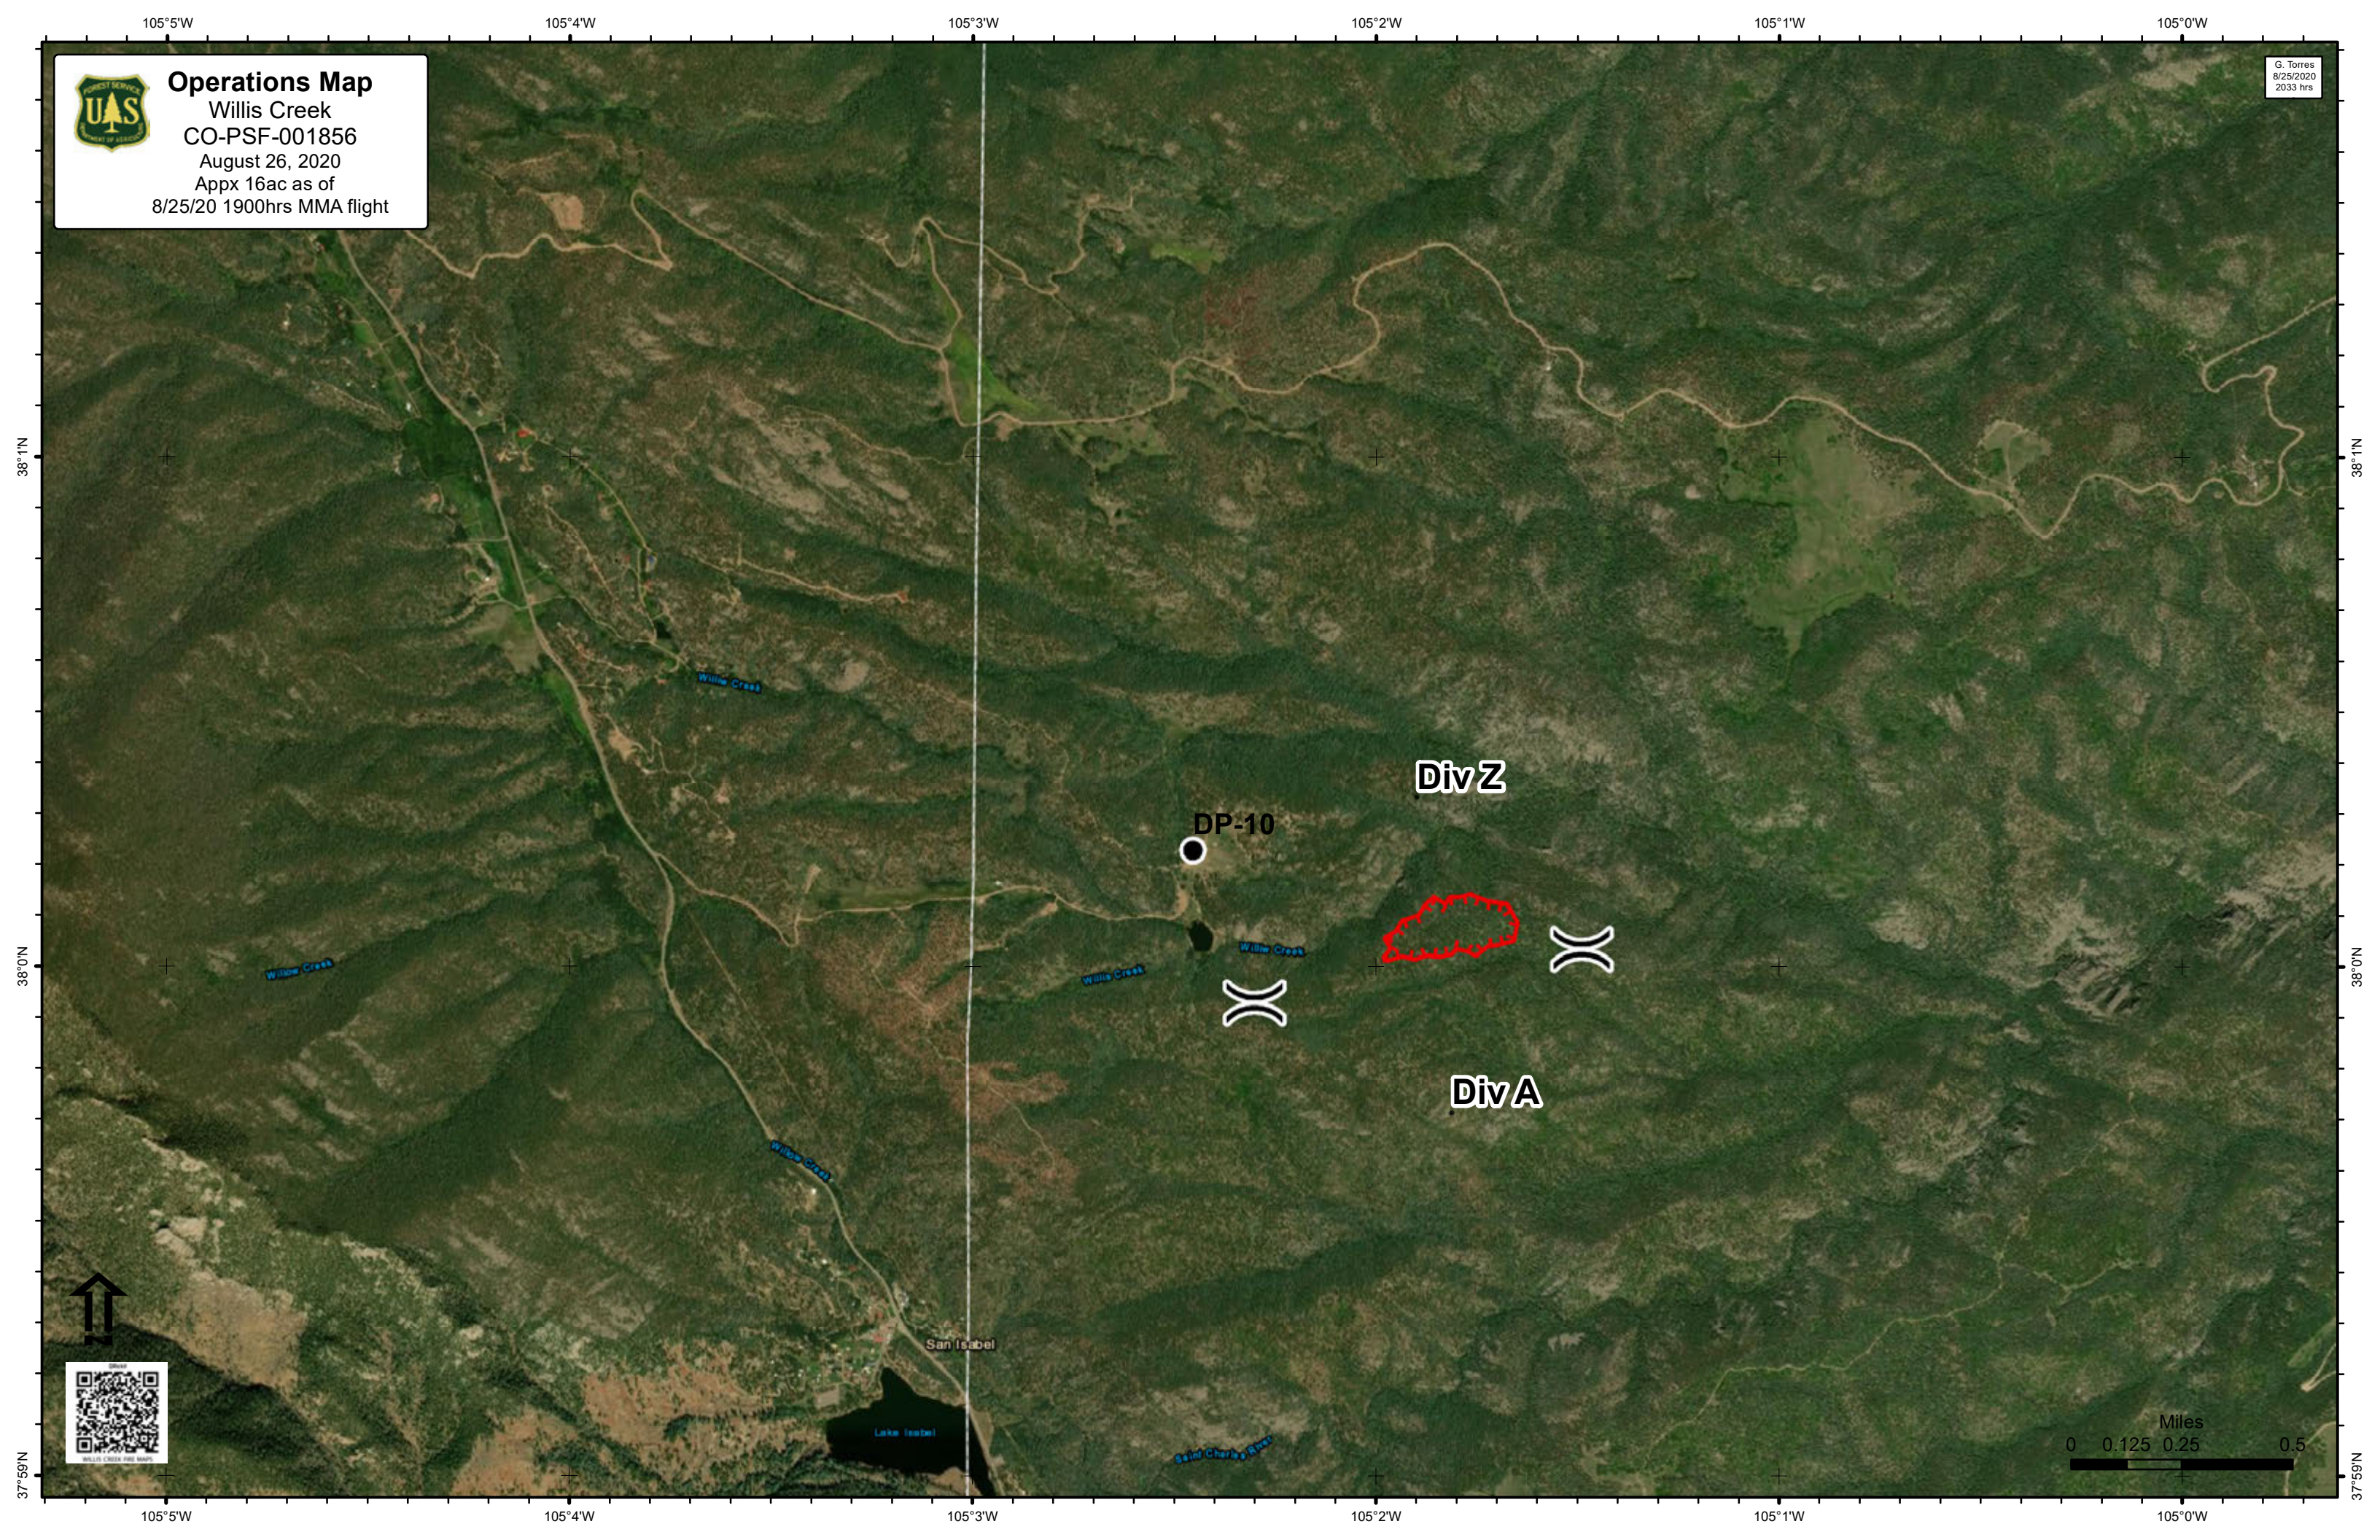

Operations Map

Willis Creek
CO-PSF-001856
August 26, 2020
Appx 16ac as of
8/25/20 1900hrs MMA flight

G. Torres
8/25/2020
2033 hrs

Div Z

DP-10

Div A

San Isabel

Lake Isabel

Saint Charles River

Willis Creek

Willis Creek

Willis Creek

Willis Creek