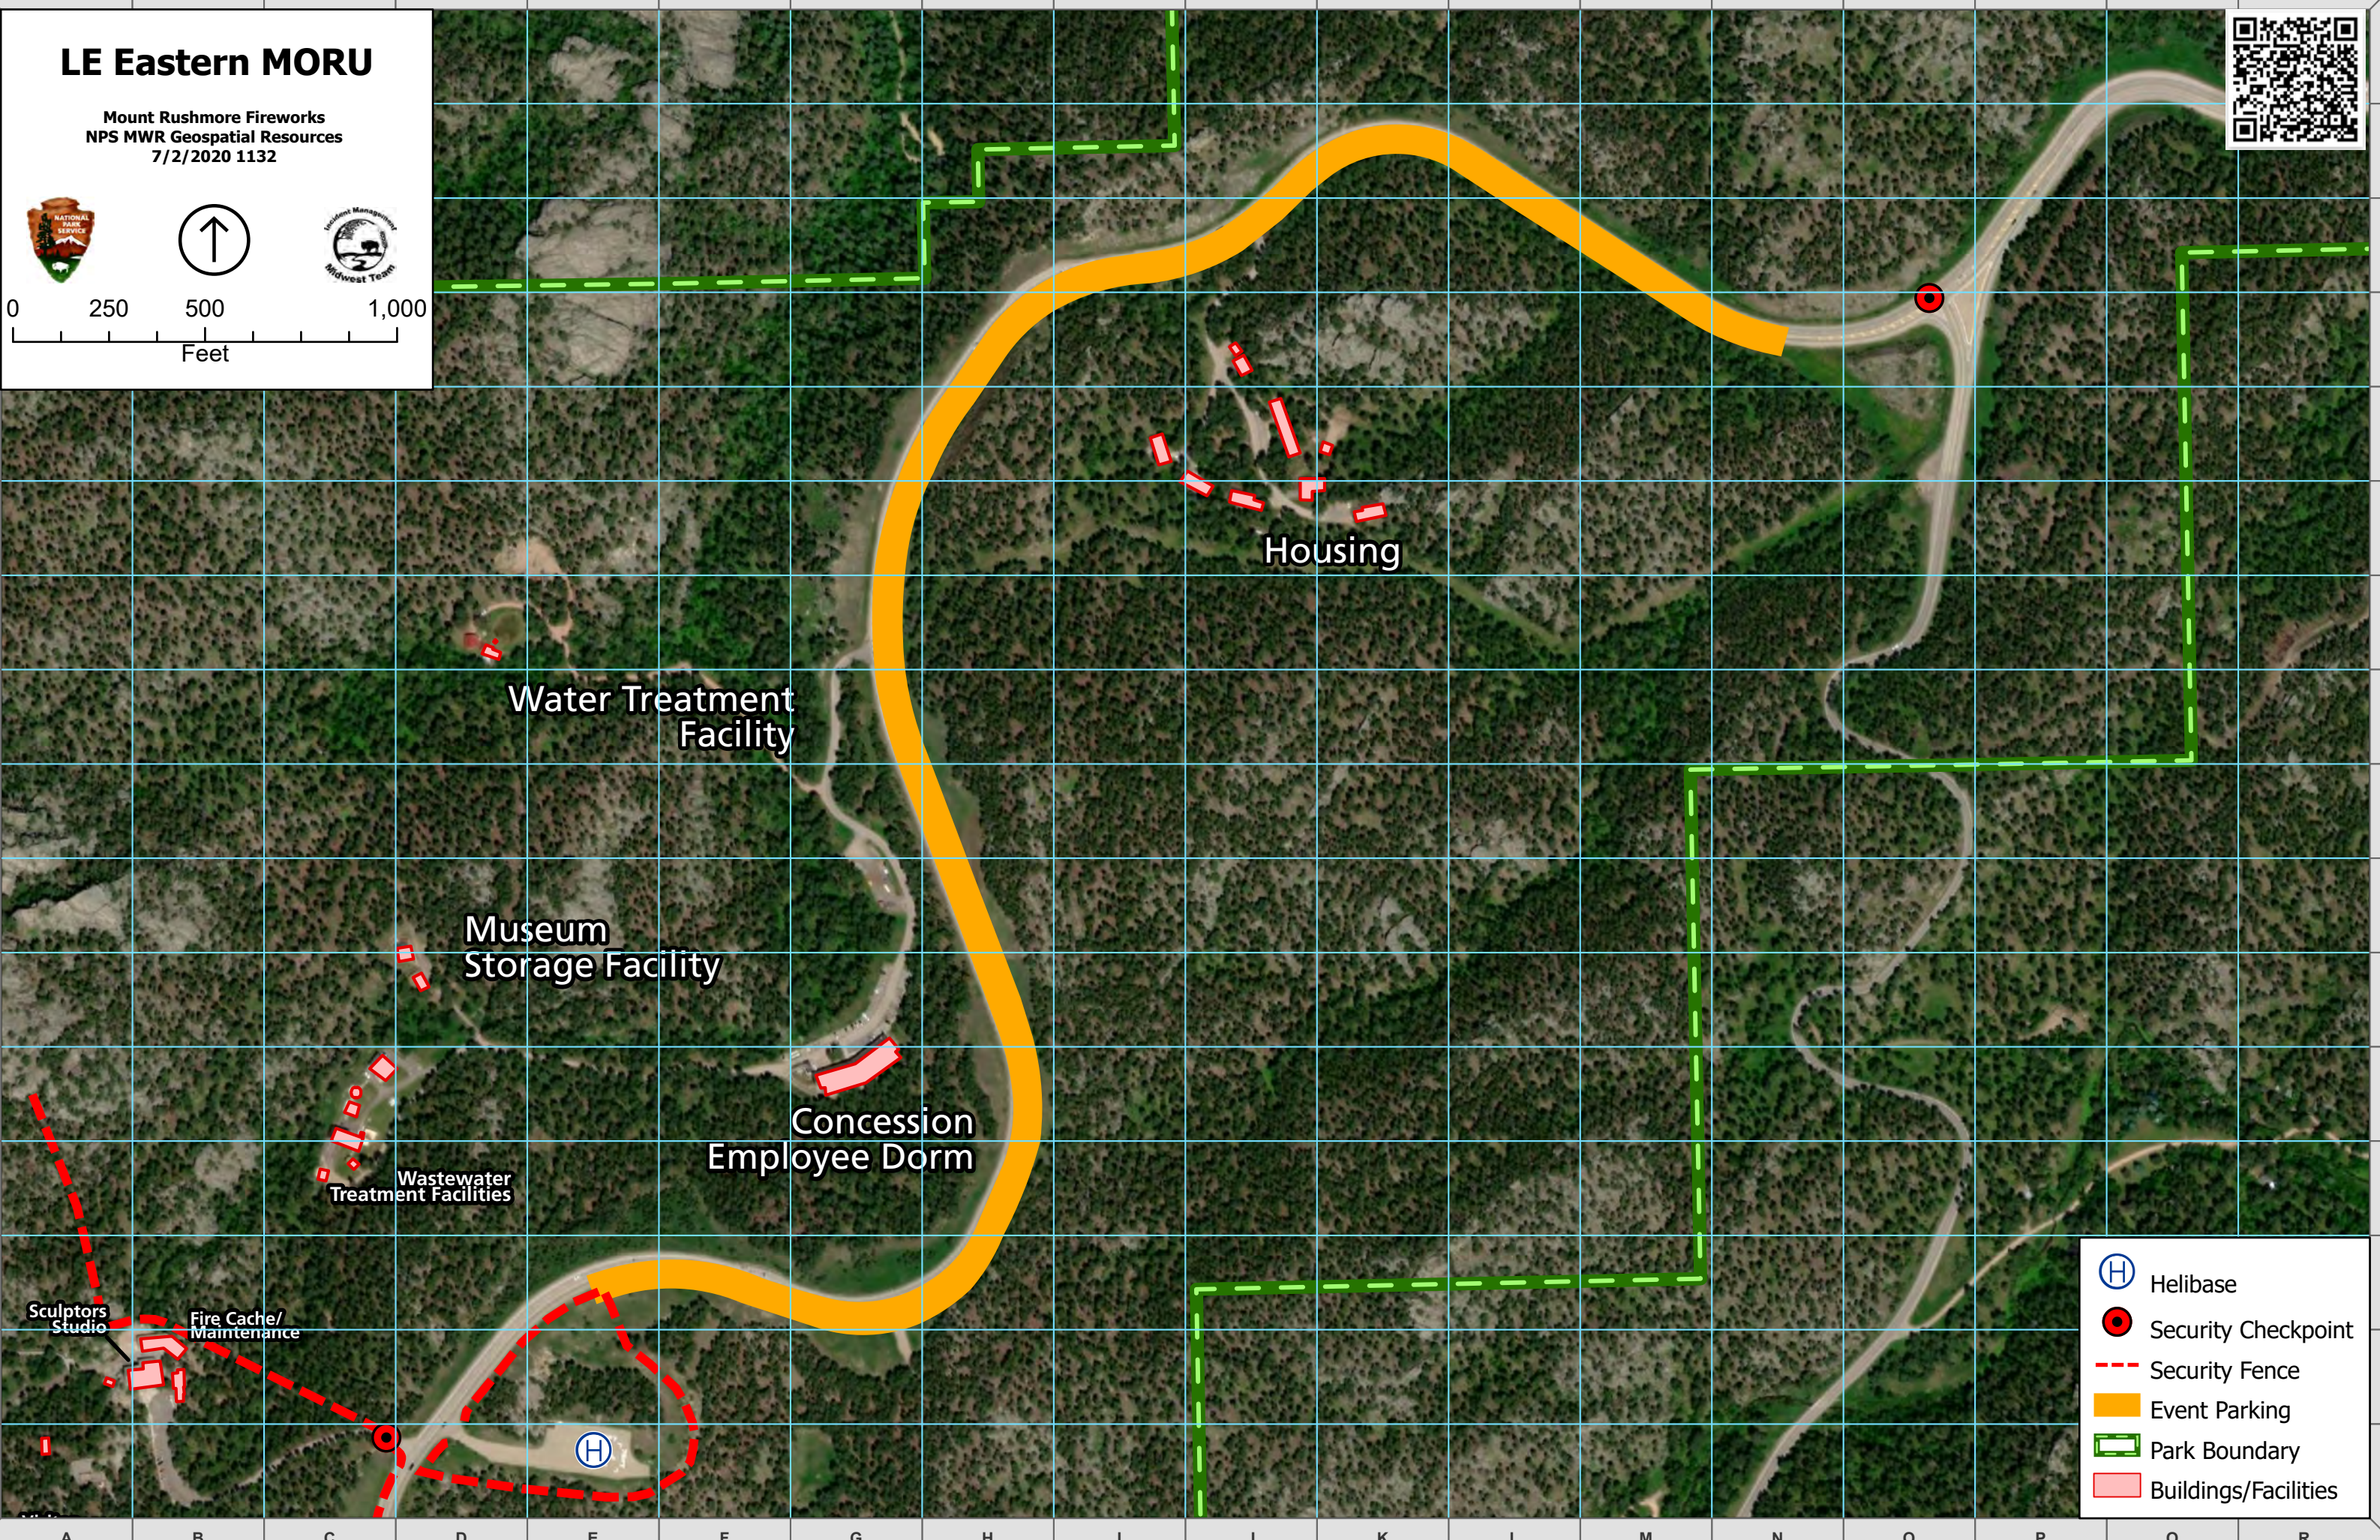

LE Eastern MORU

Mount Rushmore Fireworks
NPS MWR Geospatial Resources
7/2/2020 1132

- Helibase
- Security Checkpoint
- Security Fence
- Event Parking
- Park Boundary
- Buildings/Facilities