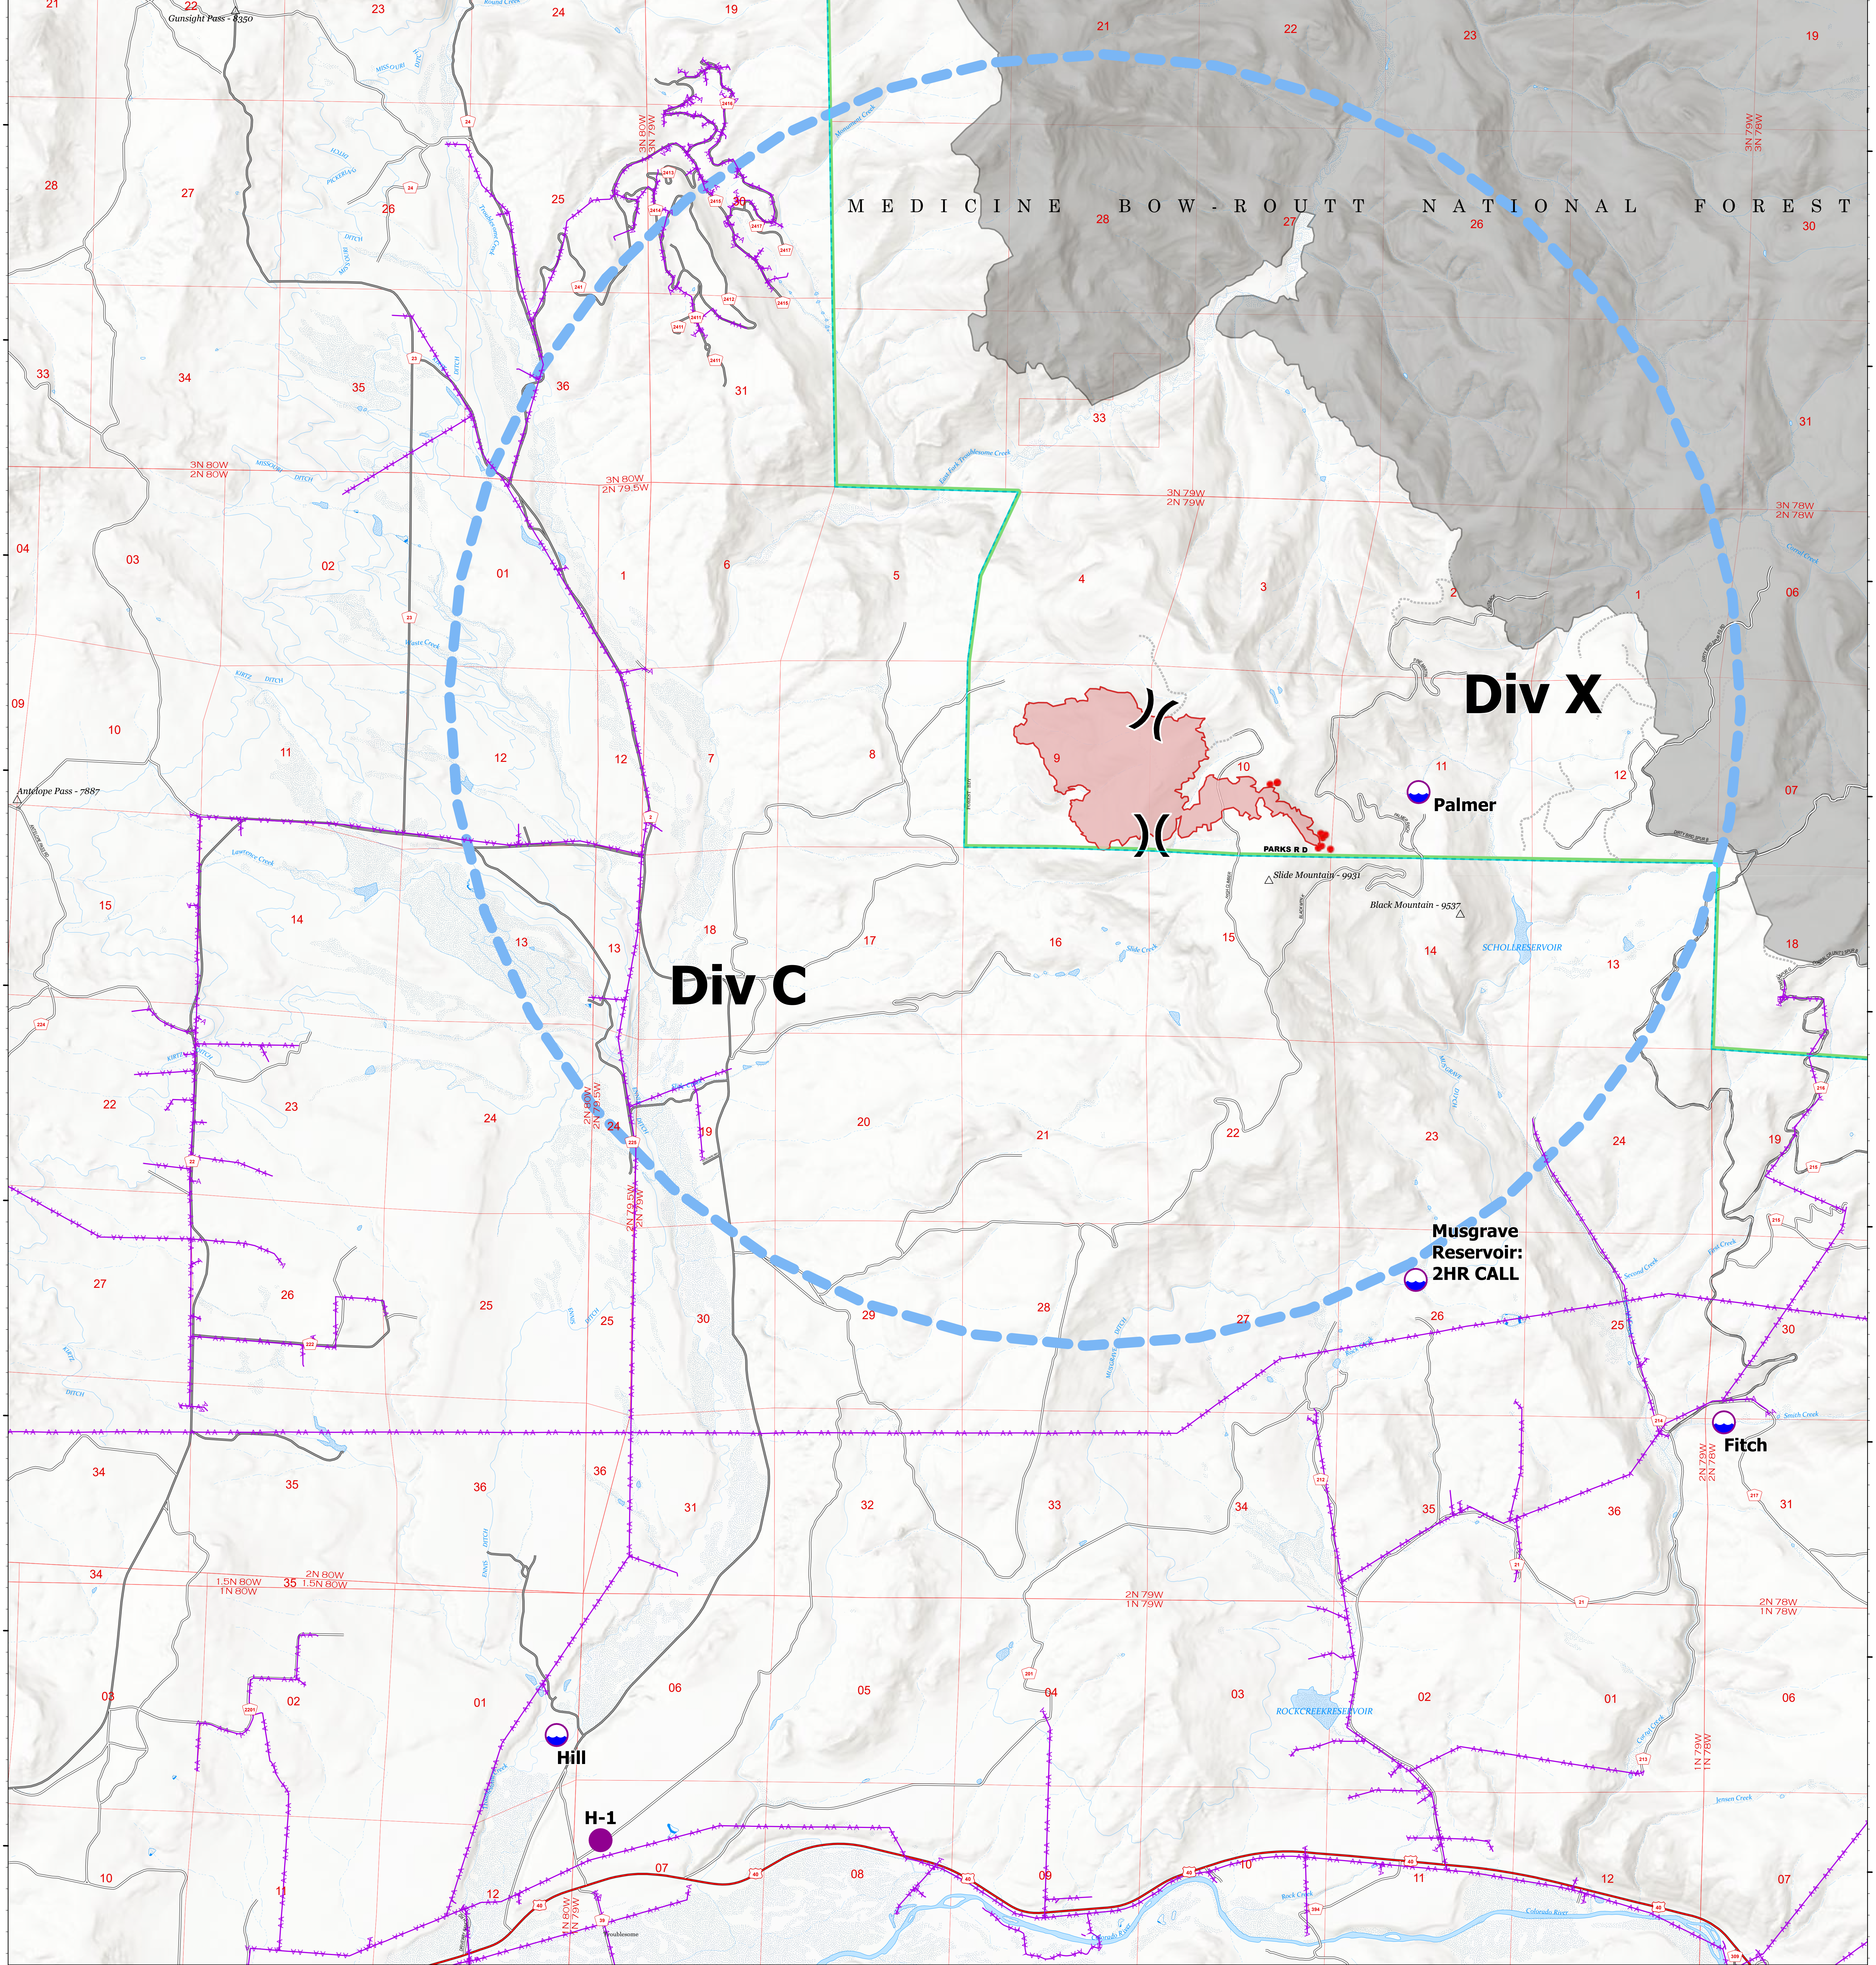

Type	Label	Comments	Latitude	Longitude
Helispot	H-1	FOB Helispot	40° 04.06738230' N	106° 17.52762672' W
Dip Site	Palmer	Gate is open (1234). Pond 14ft deep @ NE corner.	40° 08.99338332' N	106° 12.66562620' W
Dip Site	Musgrave Reservoir: 2HR CALL	2-HR CALL AHEAD (Scholl). 8ft deep.	40° 06.72538302' N	106° 12.64262592' W
Dip Site	Fitch	6-8ft deep.	40° 06.08238306' N	106° 10.76562540' W
Dip Site	Hill	12ft deep.	40° 04.55338236' N	106° 17.80262682' W

**Air Ops**  
 Black Mountain Fire  
 WY-MRF-000514  
 9/2/21 Day  
 416 acres as of 9/1 @ 1142

- IR Isolated Heat Source
- Dip Site
- Helispot
- ) ( Division Break
- △ Peaks
- Powerlines
- TFR 1/8134
- ▭ Wildfire Daily Fire Perimeter
- ▭ FS Administrative Forest
- ▭ Fire Perimeters 2019-2021