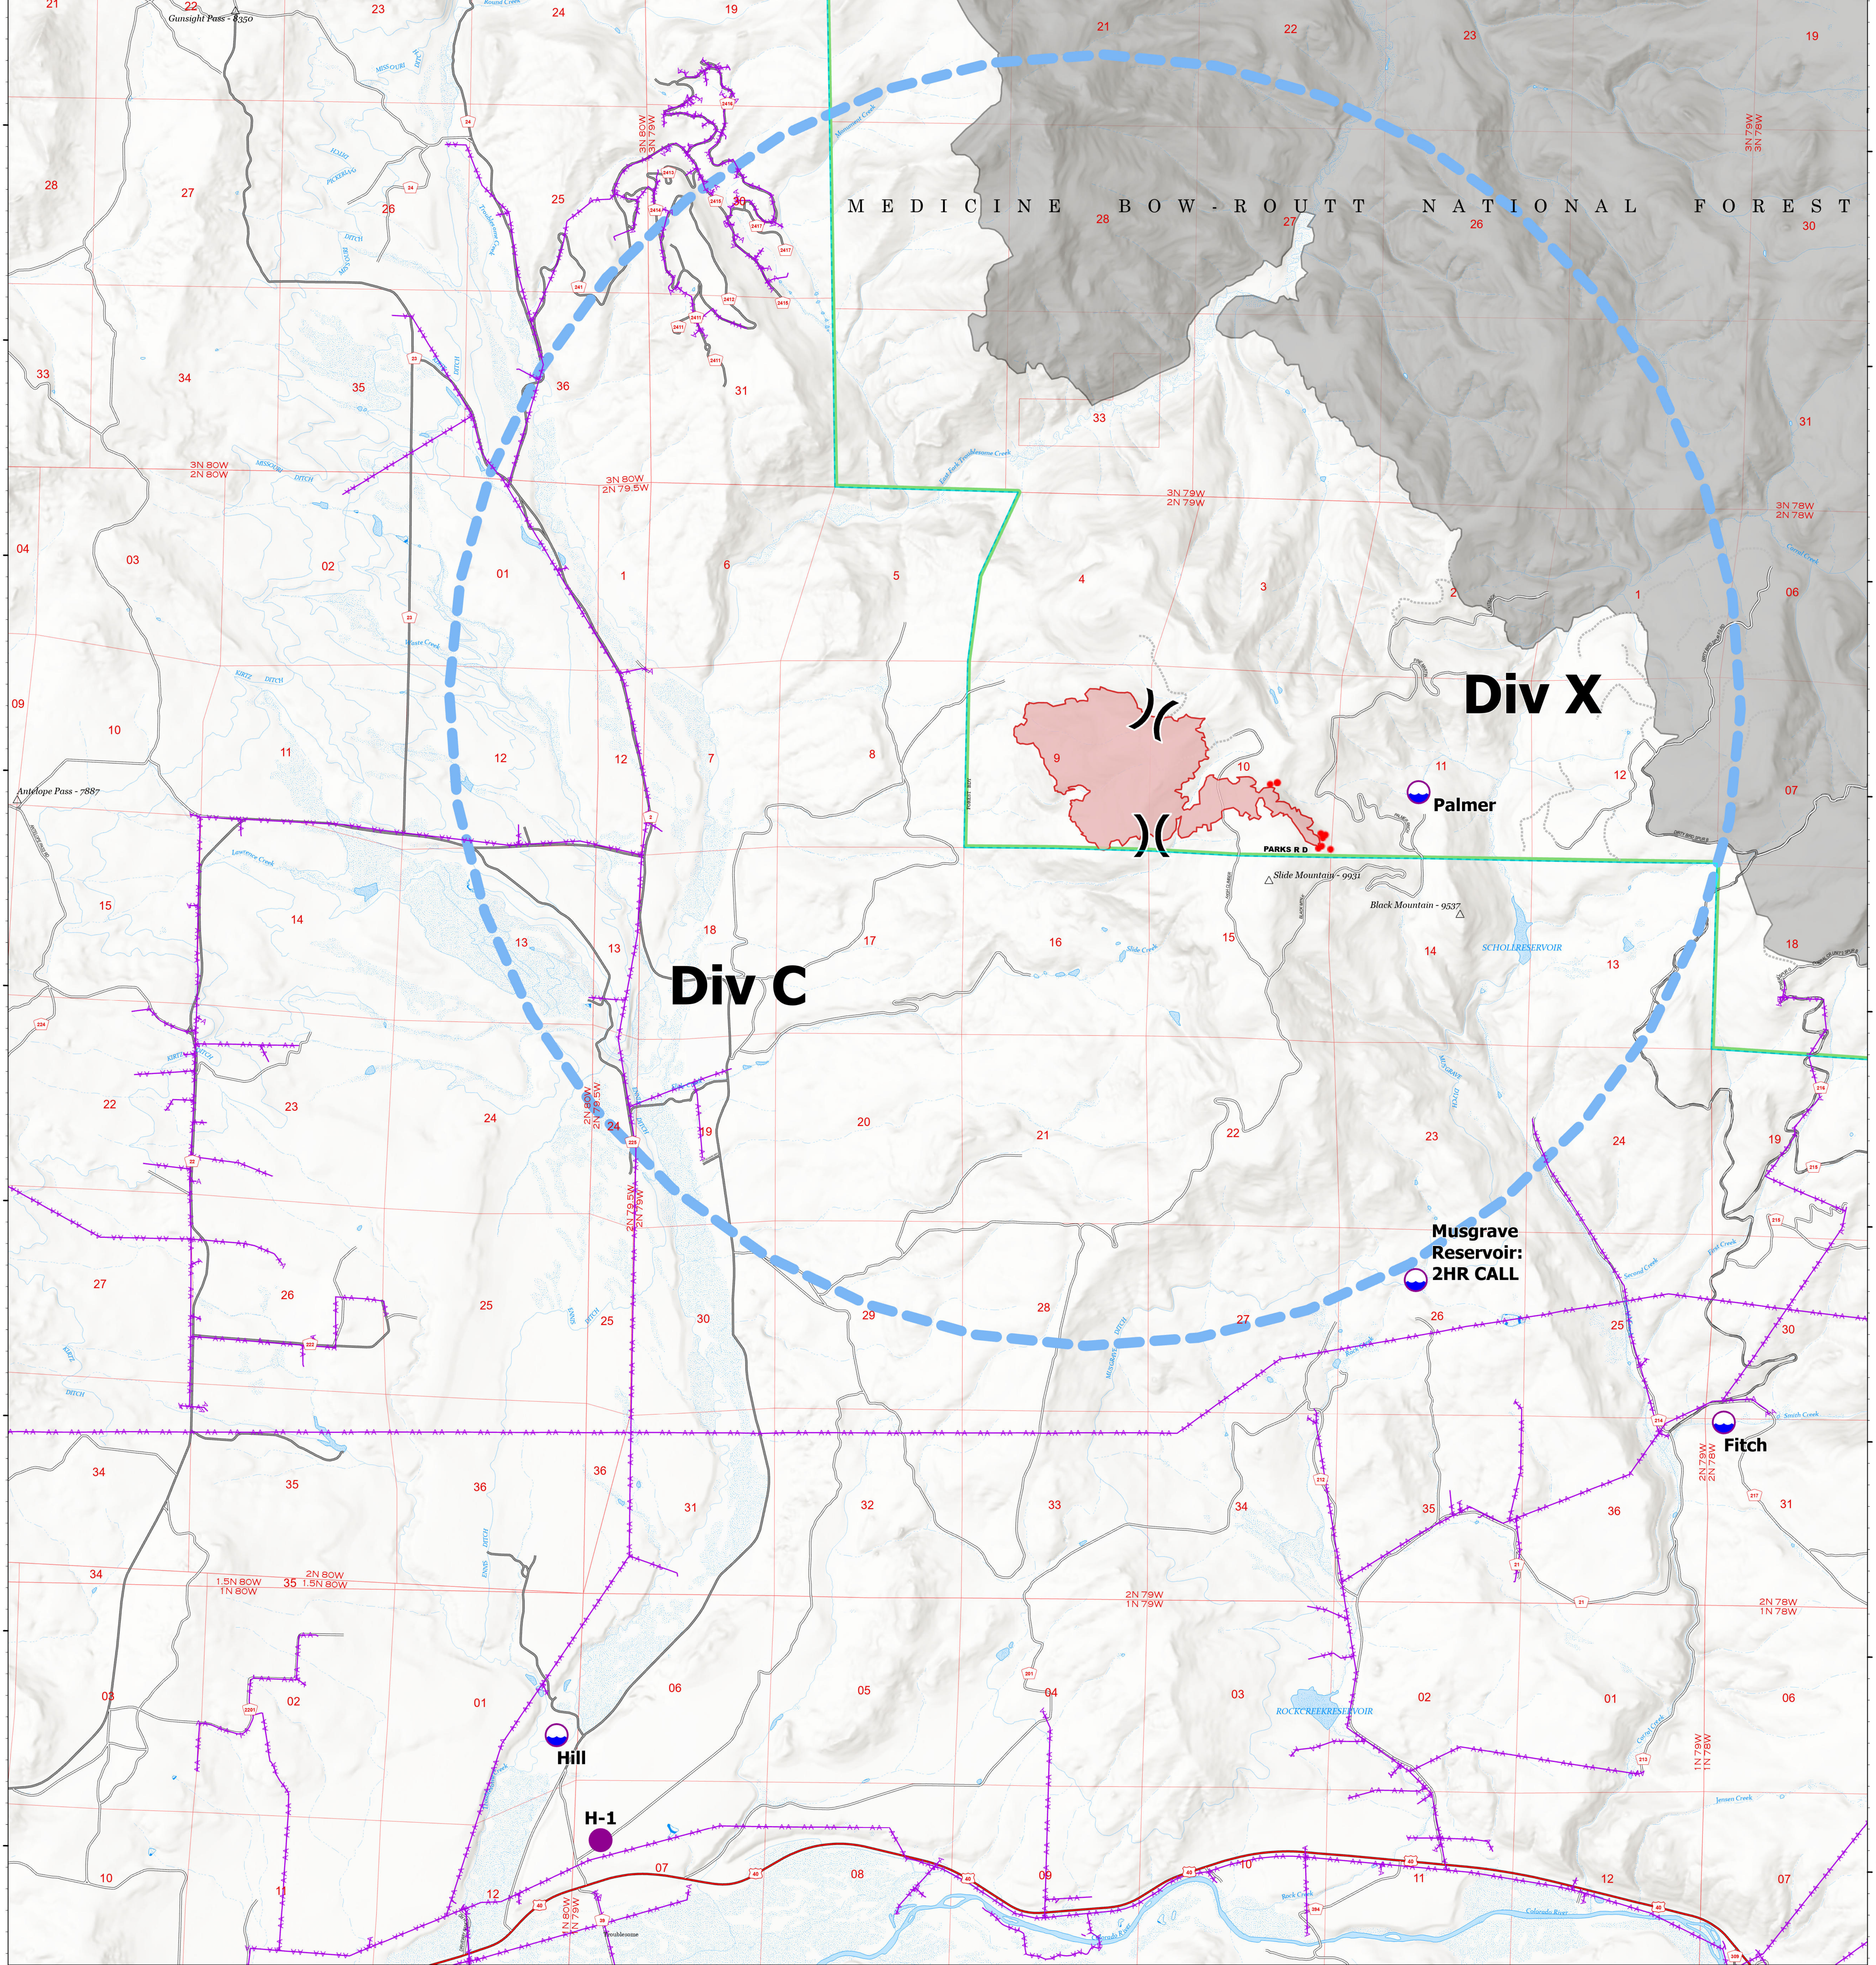

Type	Label	Comments	Latitude	Longitude
Helispot	H-1	FOB Helispot	40° 04.06738230' N	106° 17.52762672' W
Dip Site	Palmer	Gate is open (1234). Pond 14ft deep @ NE corner.	40° 08.99338332' N	106° 12.66562620' W
Dip Site	Musgrave Reservoir: 2HR CALL	2-HR CALL AHEAD (Scholl). 8ft deep.	40° 06.72538302' N	106° 12.64262592' W
Dip Site	Fitch	6-8ft deep.	40° 06.08238306' N	106° 10.76562540' W
Dip Site	Hill	12ft deep.	40° 04.55338236' N	106° 17.80262682' W

Air Ops
 Black Mountain Fire
 WY-MRF-000514
 9/2/21 Day
 416 acres as of 9/1 @ 1142

- IR Isolated Heat Source
- Dip Site
- Helispot
-) (Division Break
- △ Peaks
- Powerlines
- TFR 1/8134
- Wildfire Daily Fire Perimeter
- FS Administrative Forest
- Fire Perimeters 2019-2021