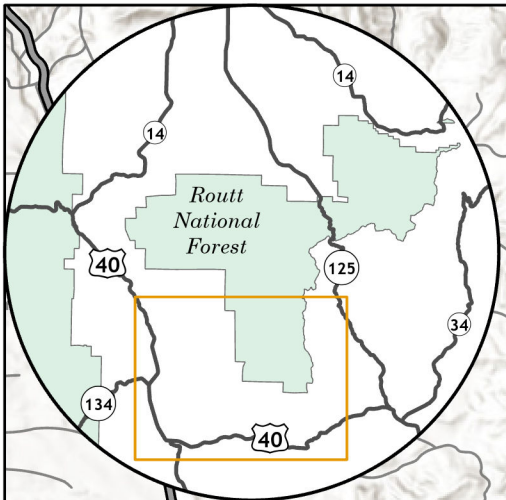

Transportation

Black Mountain Fire
 WY-MRF-000514

9/3/21 Day

416 acres as of 9/1 @ 1142
 13% containment

- () Division Break
- ▣ Incident Command Post
- Drop Point
- △ Camp
- Forest Boundary
- Highways
- Roads
- - - Forest Trails
- Access Routes
- Fire Perimeter

*Routt
 National
 Forest*

Div X
 (DP-10) (DP-12)

Div C

DP-35

DP-30

FOB

Kremmling

Parshall

Hot Sulphur Springs

40

9