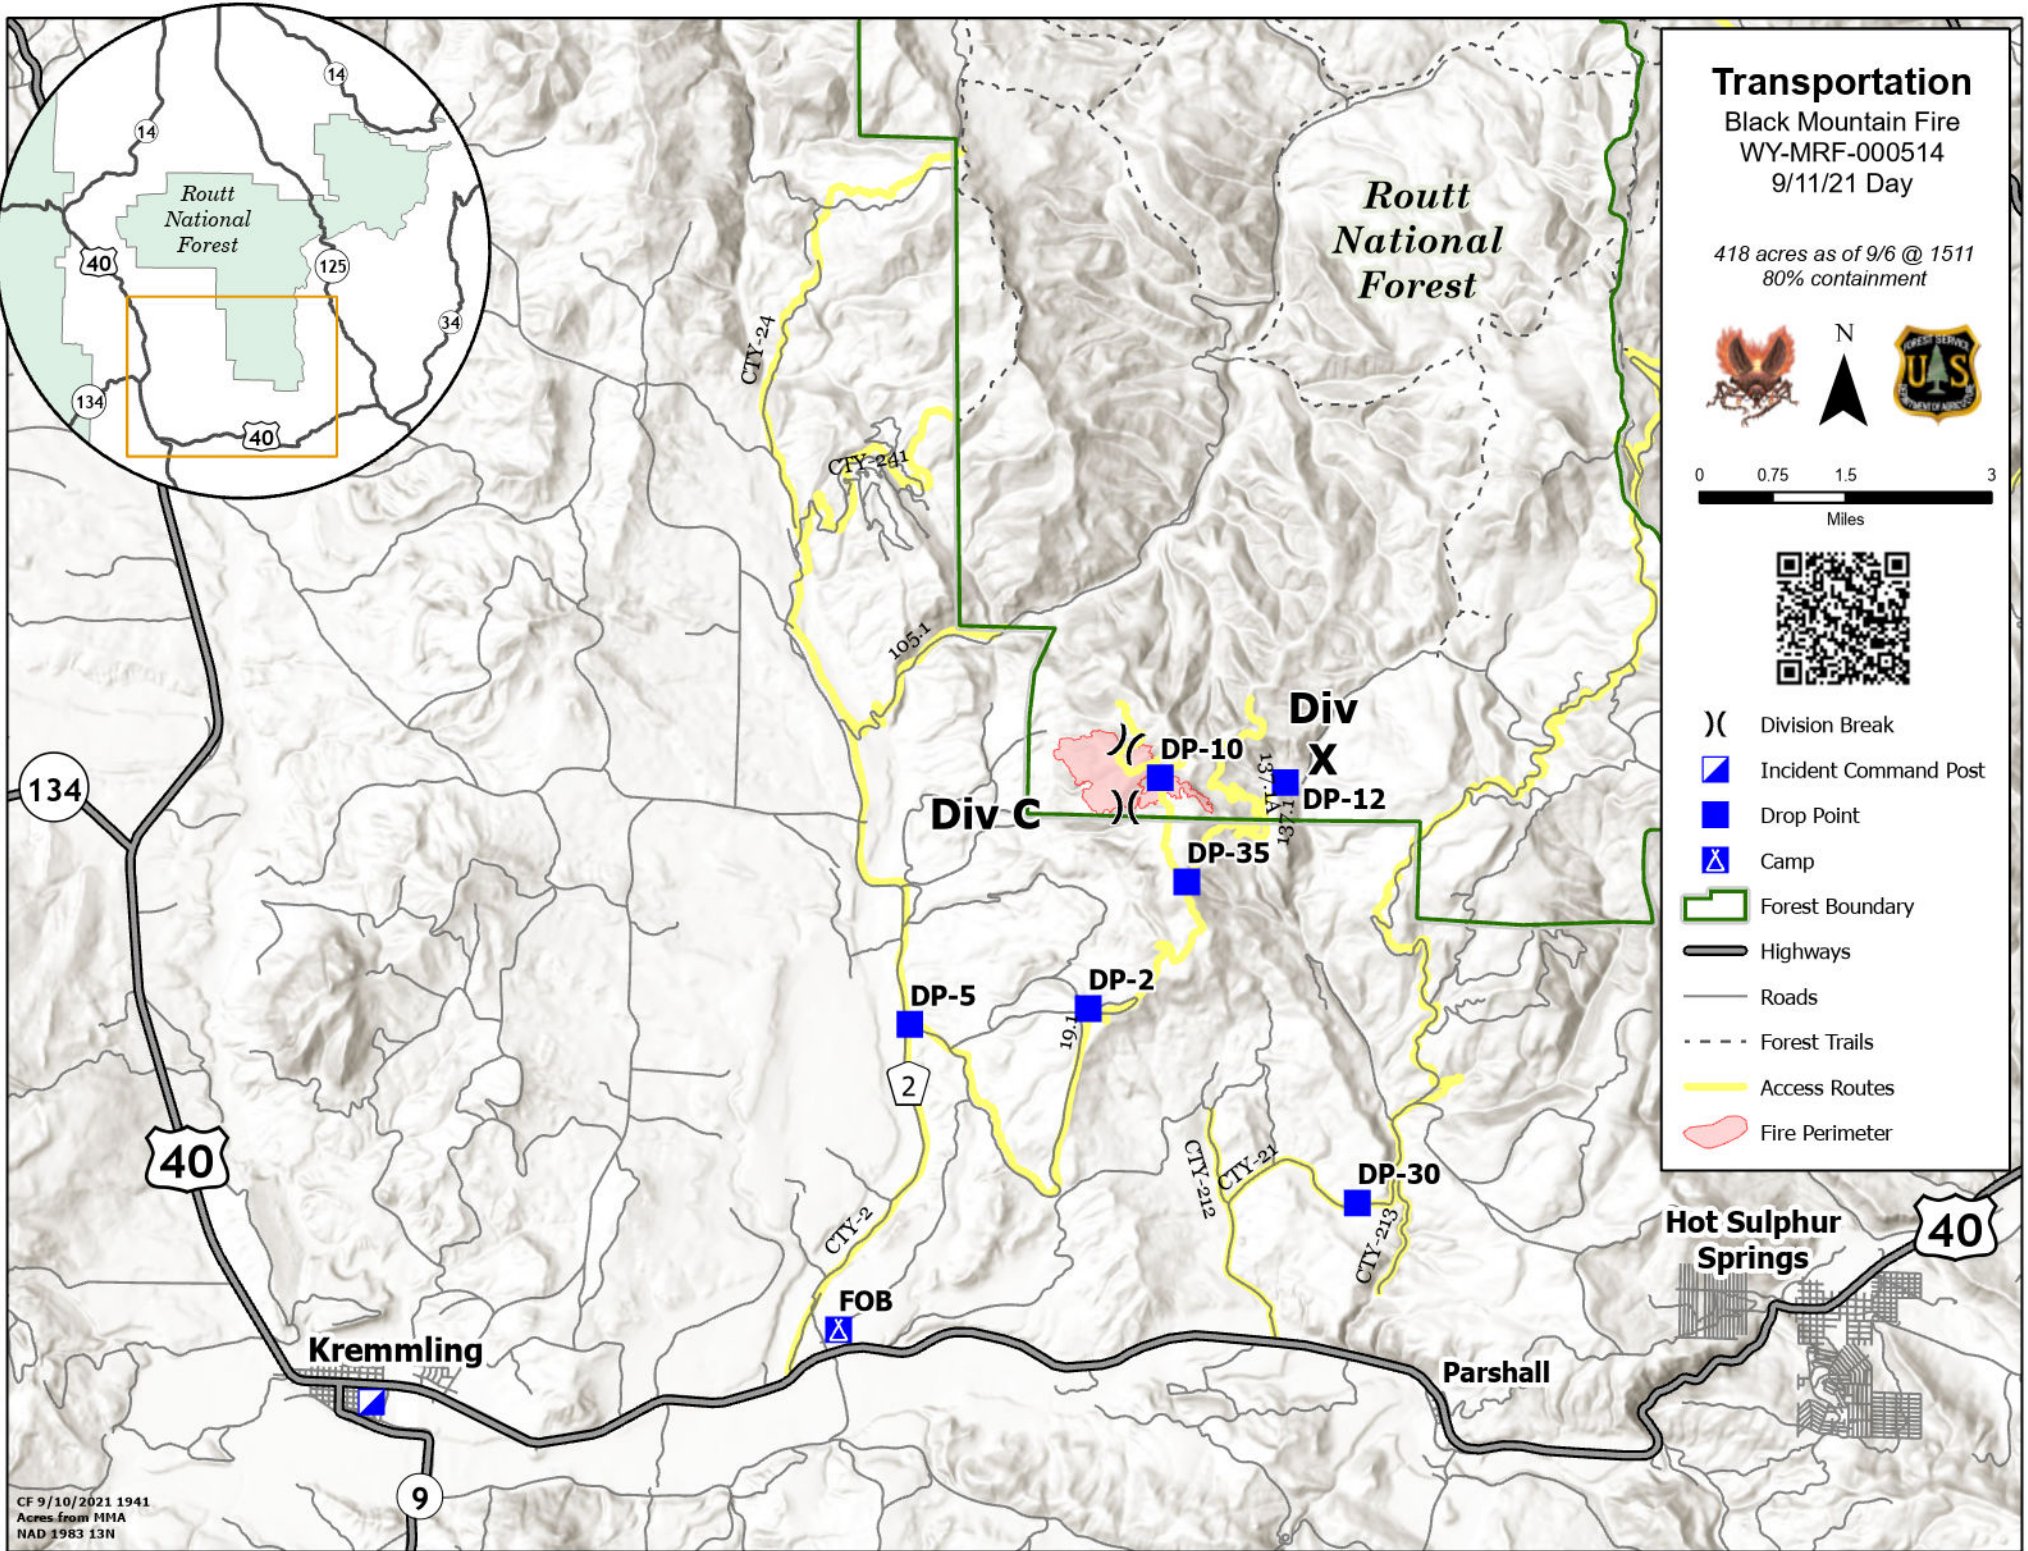

Transportation

Black Mountain Fire
WY-MRF-000514
9/11/21 Day

418 acres as of 9/6 @ 1511
80% containment

- () Division Break
- ▣ Incident Command Post
- Drop Point
- ⚡ Camp
- ▭ Forest Boundary
- Highways
- Roads
- - - Forest Trails
- Access Routes
- Fire Perimeter

CF 9/10/2021 1941
Acres from MMA
NAD 1983 13N