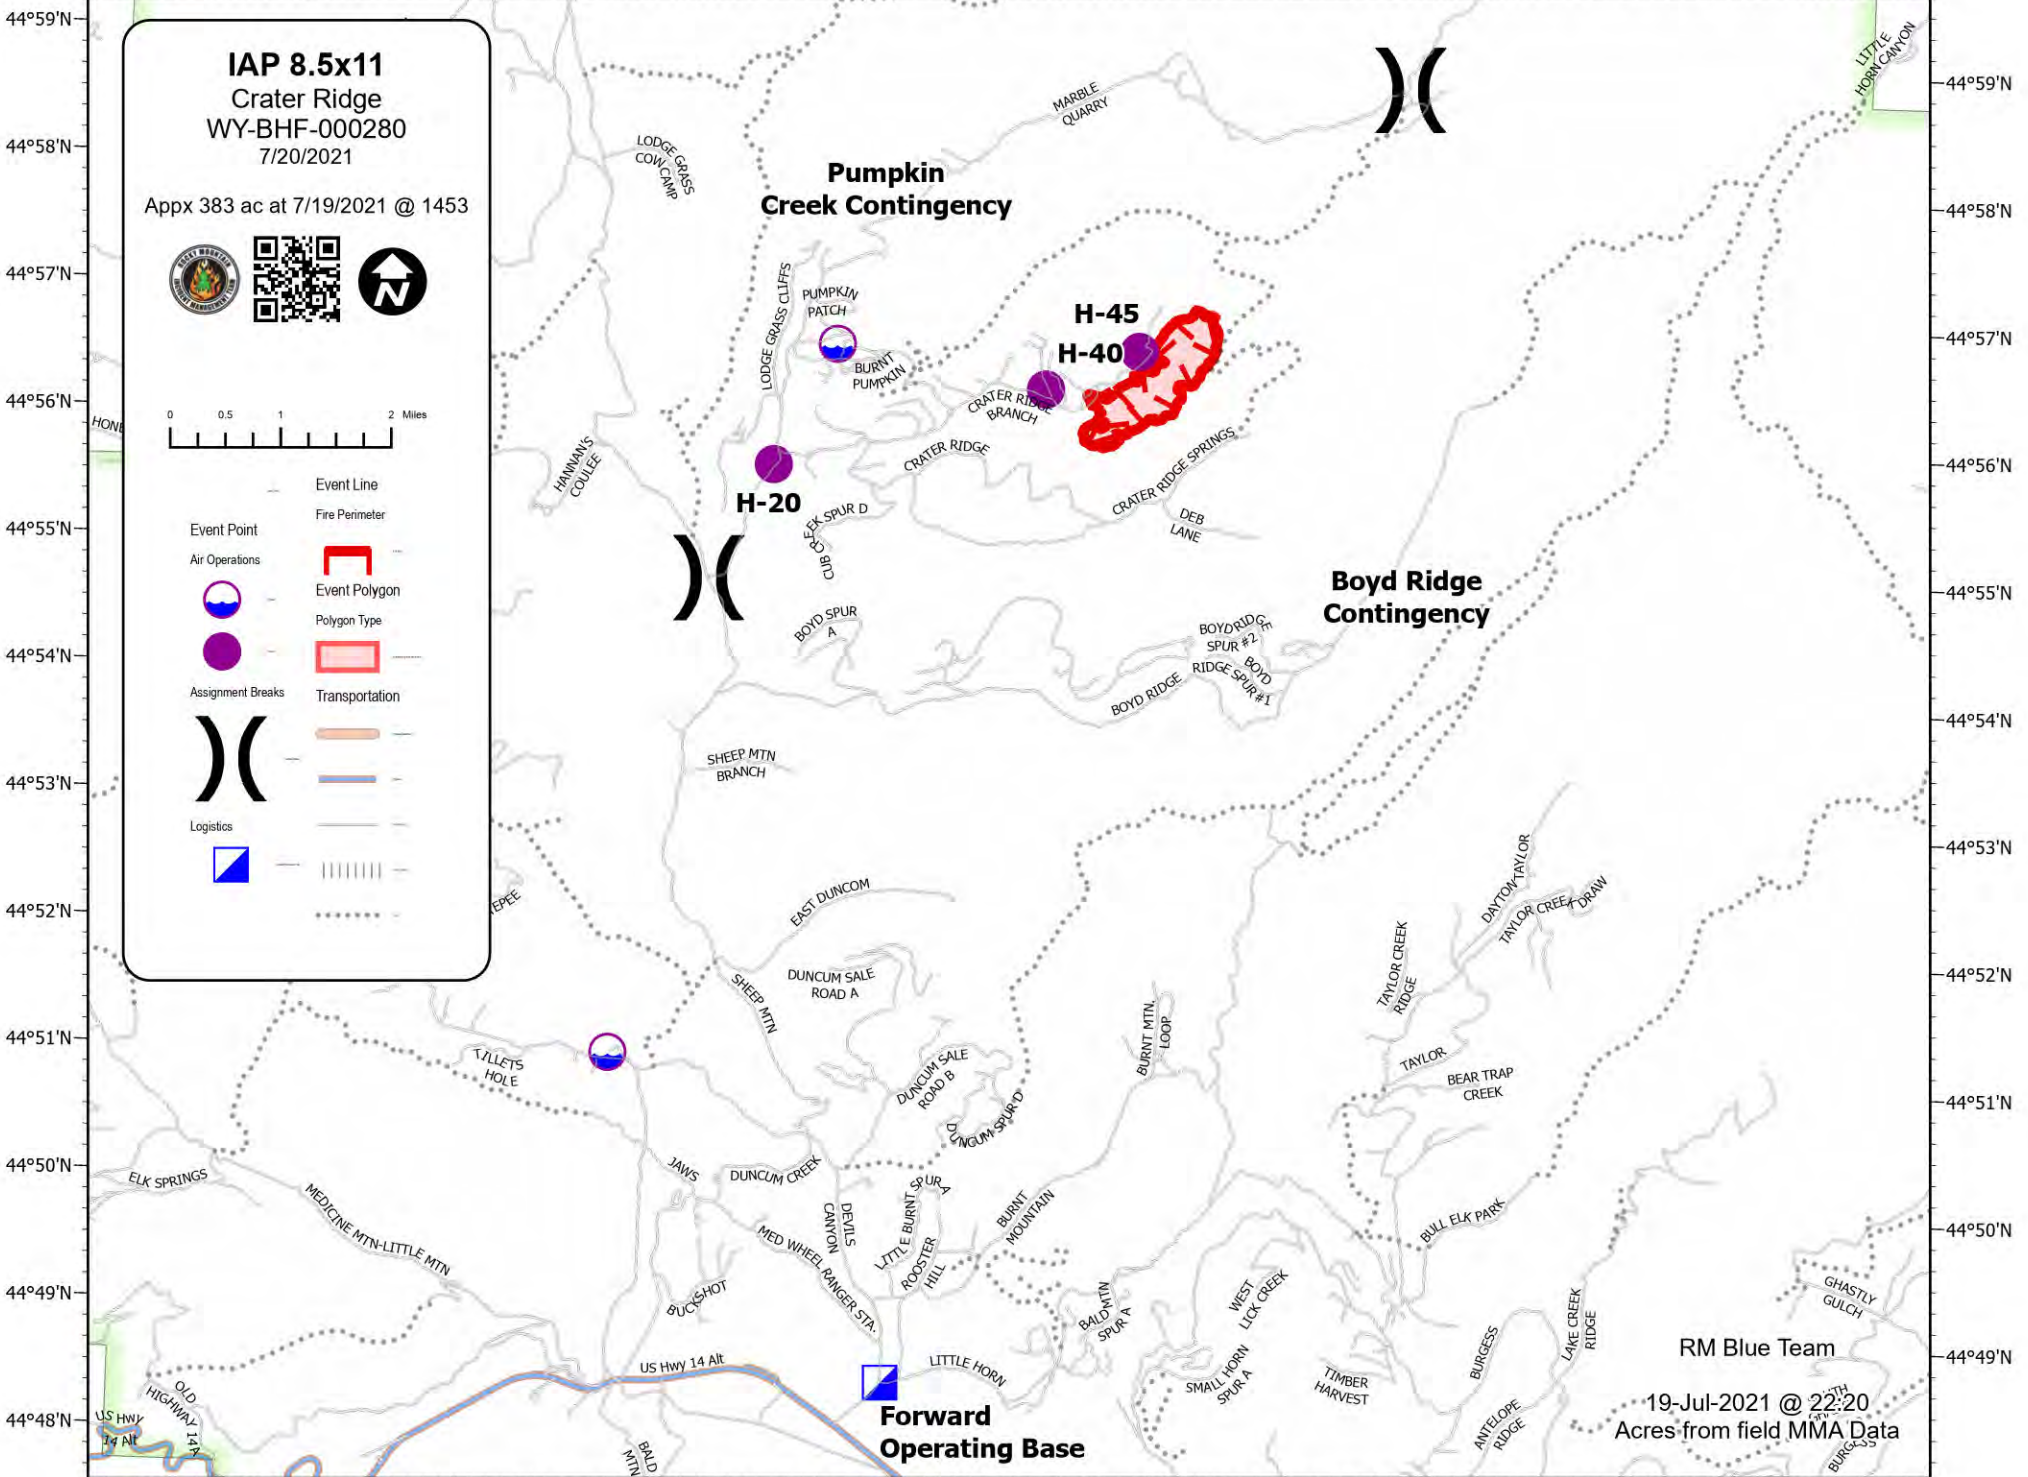

107°58'W 107°57'W 107°56'W 107°55'W 107°54'W 107°53'W 107°52'W 107°51'W 107°50'W 107°49'W 107°48'W 107°47'W 107°46'W 107°45'W 107°44'W 107°43'W 107°42'W 107°41'W 107°40'W 107°39'W

IAP 8.5x11
Crater Ridge
WY-BHF-000280
7/20/2021

Appx 383 ac at 7/19/2021 @ 1453

- Event Line
- Event Point
- Air Operations
- Assignment Breaks
- Logistics
- Fire Perimeter
- Event Polygon
- Polygon Type
- Transportation

Pumpkin Creek Contingency

Boyd Ridge Contingency

Forward Operating Base

RM Blue Team
19-Jul-2021 @ 22:20
Acres from field MMA Data

107°57'W 107°56'W 107°55'W 107°54'W 107°53'W 107°52'W 107°51'W 107°50'W 107°49'W 107°48'W 107°47'W 107°46'W 107°45'W 107°44'W 107°43'W 107°42'W 107°41'W 107°40'W 107°39'W